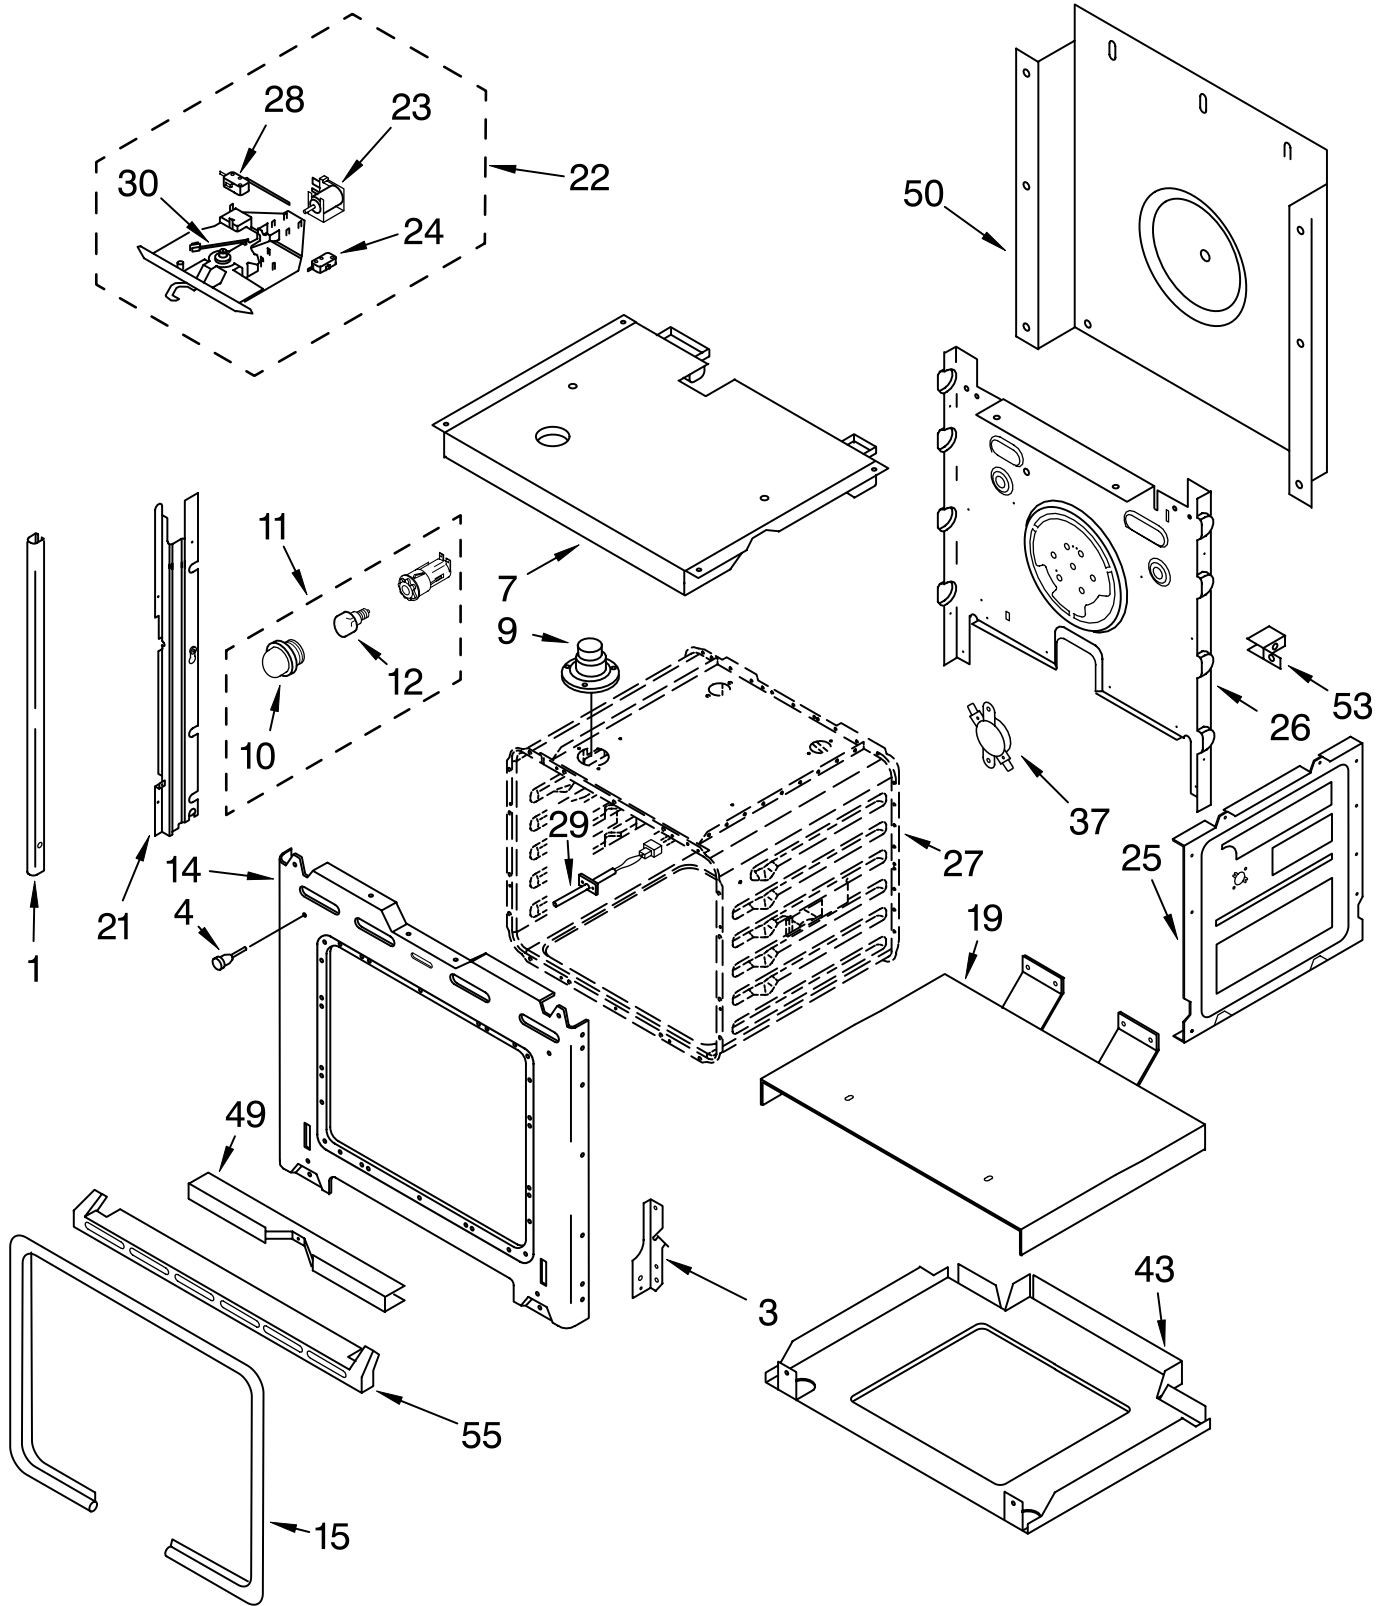

OVEN PARTS

For Models:RS696PXGB7, RS696PXGQ7
(Black) (Designer White)

FOR ORDERING INFORMATION REFER TO PARTS PRICE LIST

OVEN PARTS

For Models:RS696PXGB7, RS696PXGQ7
(Black) (Designer White)

Illus. No.	Part No.	DESCRIPTION
NOTE: The screws and nuts required to attach a part are listed immediately following that part.		
1		Trim, Side (Right Hand)
	4450844	Black Model
	4449747	Screw
	4450845	White Model (Left Hand)
	4450847	Black Model
	4449747	Screw
	4450848	White Model
		Screw
	4449747	Black
	4449041	Bright
3		Hinge Receiver
	4455520	Left Hand
	4455521	Right Hand
4	4448520	Bumper, Door
7	4455286	Top Chassis
	4449809	Screw
9	4452158	Tube, Vent
	4449154	Screw

Illus. No.	Part No.	DESCRIPTION
10	4452165	Lens, Light
11	4452368	Oven Light Assy
12	4452166	Bulb, Light
14	4455612	Frame, Front
	4449040	Screw
	4450118	Nut
15	4455382	Gasket, Door
19	4451478	Support, Insulation
	4449809	Screw
21		Rail, Side
	4450579	Right Side
	4450580	Left Side
	4448444	Grommet
	4449154	Screw
22	4451896	Latch Assy
23	4452224	Solenoid
24	4452312	Micro Switch N.C.
	4449809	Screw
25	4455641	Side, Chassis (R.H. & L.H.)
	4449809	Screw
26	4452234	Back, Chassis
	4449809	Screw
27		Liner, Oven (Not serviceable)

Illus. No.	Part No.	DESCRIPTION
28	4451426	Micro Switch
29	4455636	Sensor
	4449154	Screw
30	4451537	Spring, Latch
37	4451442	Thermostat (TOD) (Temp.) SPST
43	4455530	Base, Chassis
49	4448933	Retainer, Gasket
	4449154	Screw
50	4451747	Cover, Back
	4449809	Screw
53	4449845	Support, Bracket
	4449809	Screw
55		Trim, Bottom
	4448477	Black Model
	4448478	White Model

**FOLLOWING PARTS
NOT ILLUSTRATED**

INSULATION

4449316	Insulation, Wrap
4450365	Insulation, Back

FOR ORDERING INFORMATION REFER TO PARTS PRICE LIST