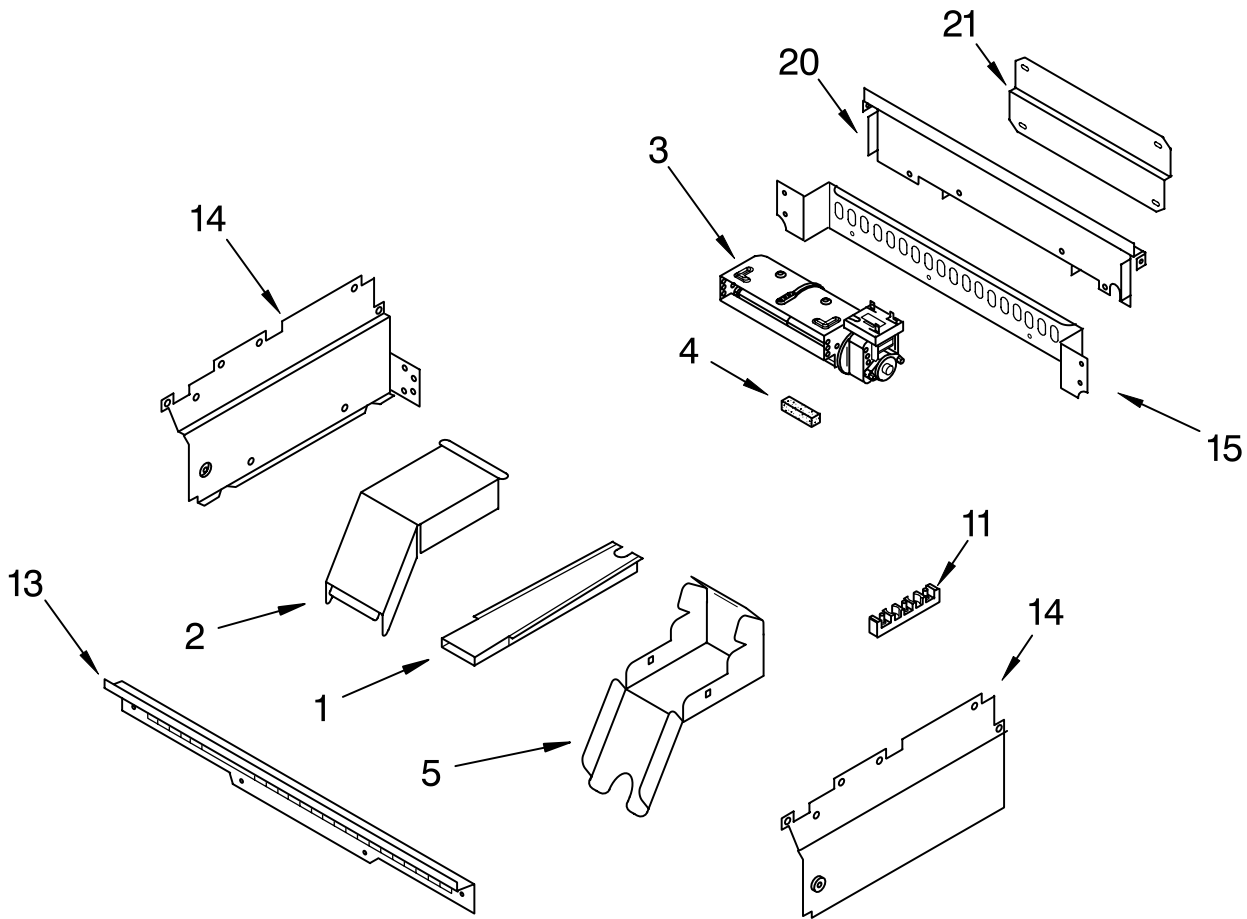

TOP VENTING PARTS

For Models: RS696PXGB7, RS696PXGQ7
(Black) (Designer White)

Illus. No.	Part No.	DESCRIPTION
NOTE: The screws and nuts required to attach a part are listed immediately following that part.		
1	4451759	Vent, Exhaust
	4449040	Screw
2	4455178	Elbow, Vent-Top
3	4455334	Blower
	4455352	Bracket, Blower

Illus. No.	Part No.	DESCRIPTION
4	4451758	Block, Foam
5	4455177	Elbow, Vent-Bottom
11	4449868	Block, Terminal
	3400080	Screw
13	4448549	Vent, (Control Panel)
	4450038	Screw

Illus. No.	Part No.	DESCRIPTION
14		Side, Control Compt.
	4451535	Right
	4451536	Left
	4449809	Screw
15	4452244	Back, Control
	4449809	Screw
20	3191842	Cover, Rear
21	4451407	Plate, Support
	4452260	Spacer, Foam

FOR ORDERING INFORMATION REFER TO PARTS PRICE LIST