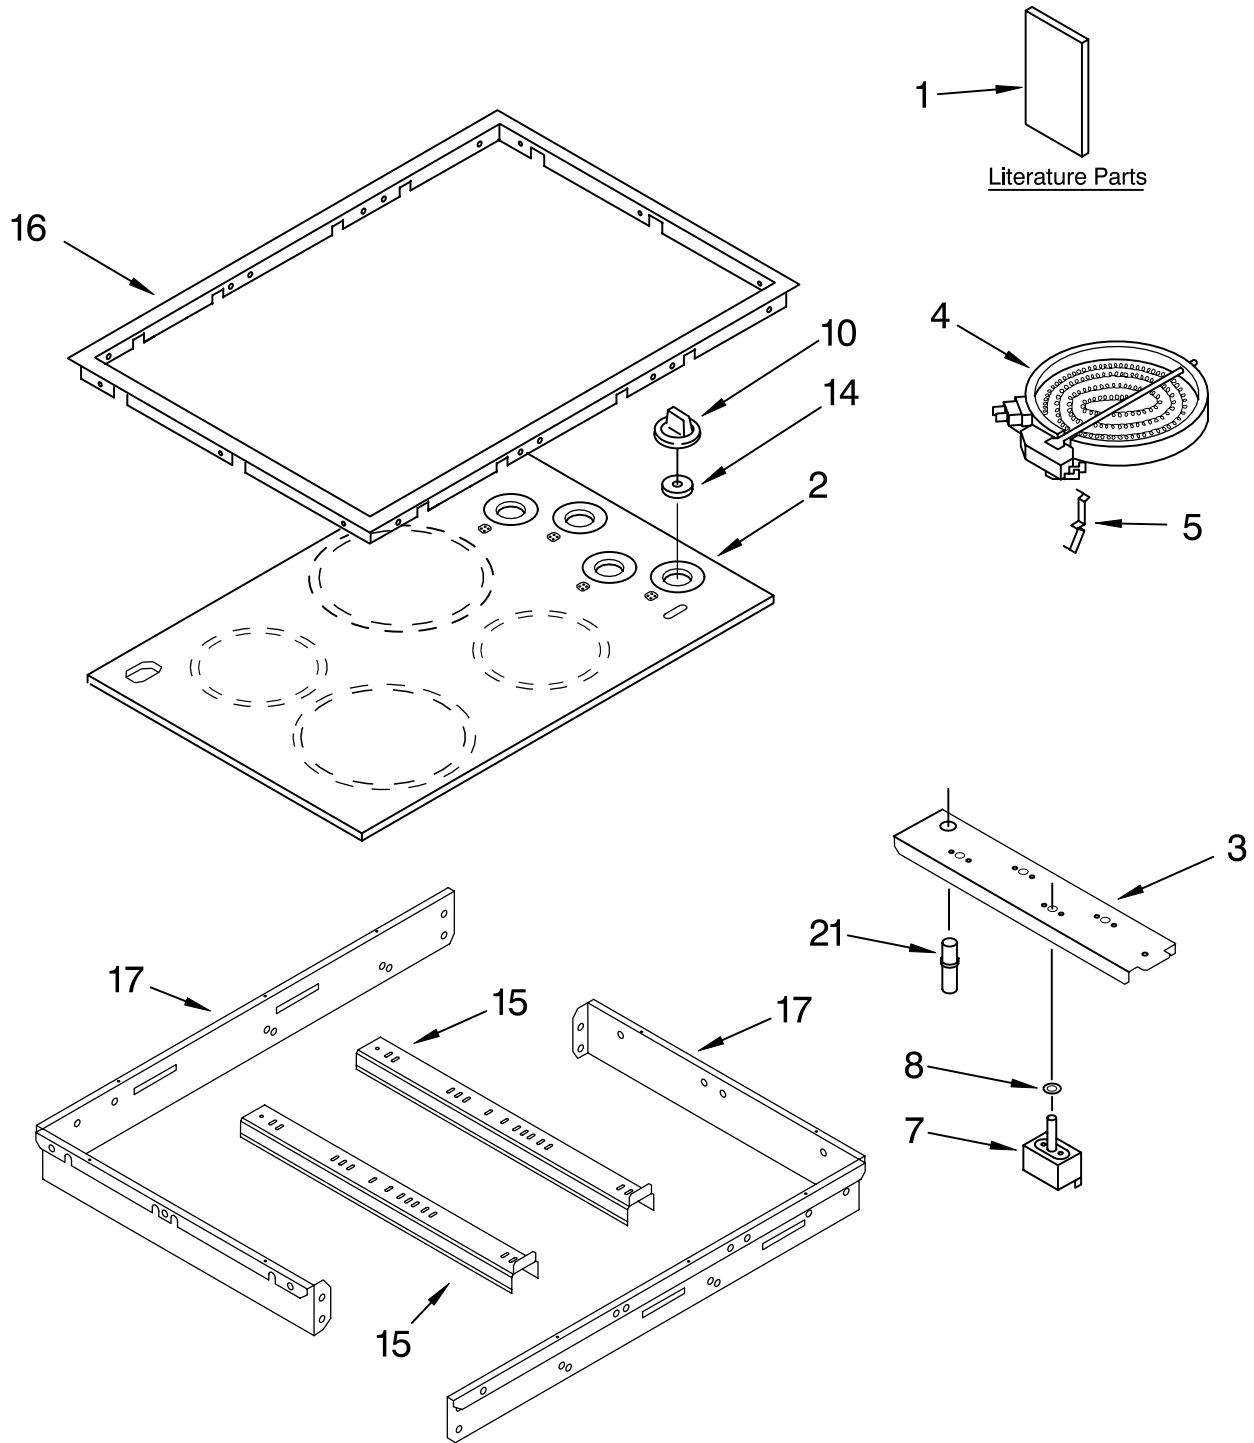

# COOKTOP PARTS

For Models: RS696PXGB7, RS696PXGQ7  
(Black) (Designer White)

30" ELECTRIC  
DROP-IN RANGE  
SELF-CLEANING  
OVEN

Literature Parts

FOR ORDERING INFORMATION REFER TO PARTS PRICE LIST

1		Literature Parts
	LIT3191800	Installation Instructions
	LIT3191537	Use & Care Guide
	LIT3192844	Tech Sheet
	LIT3191638	Safe Cooking Tips
2		Cooktop, Glass
	3191843	Black
	3191189	White
3	3191310	Bracket, Switch Mounting
4		Element, Surface
	8272567	1200W RF-LR
	8272566	1800W RR
	8272565	2500W LF
5	3191791	Spring, Locator
	246119	Screw (8)
7		Switch, Infinite
	3191049	1200W RR-LR (Silver Shaft)
	3191050	1800W RR (Yellow Shaft)
	4454541	2500W LF (Red Shaft)
	311865	Screw
8	3183956	Seal, Switch Cover
10		Knob, Control (4)
	3196231	Black
	3196232	White
14	3182435	Seal, Switch (4)
15	3191515	Bracket, Support Element
16		Trim Ring, Cooktop
	3193228	Black
	3193227	White
	3196537	Screw
17	3192452	Frame, Cooktop
21	3191952	Lamp, Indicator
	3191953	Bumper, Rubber
	9750835	Bumper, Door