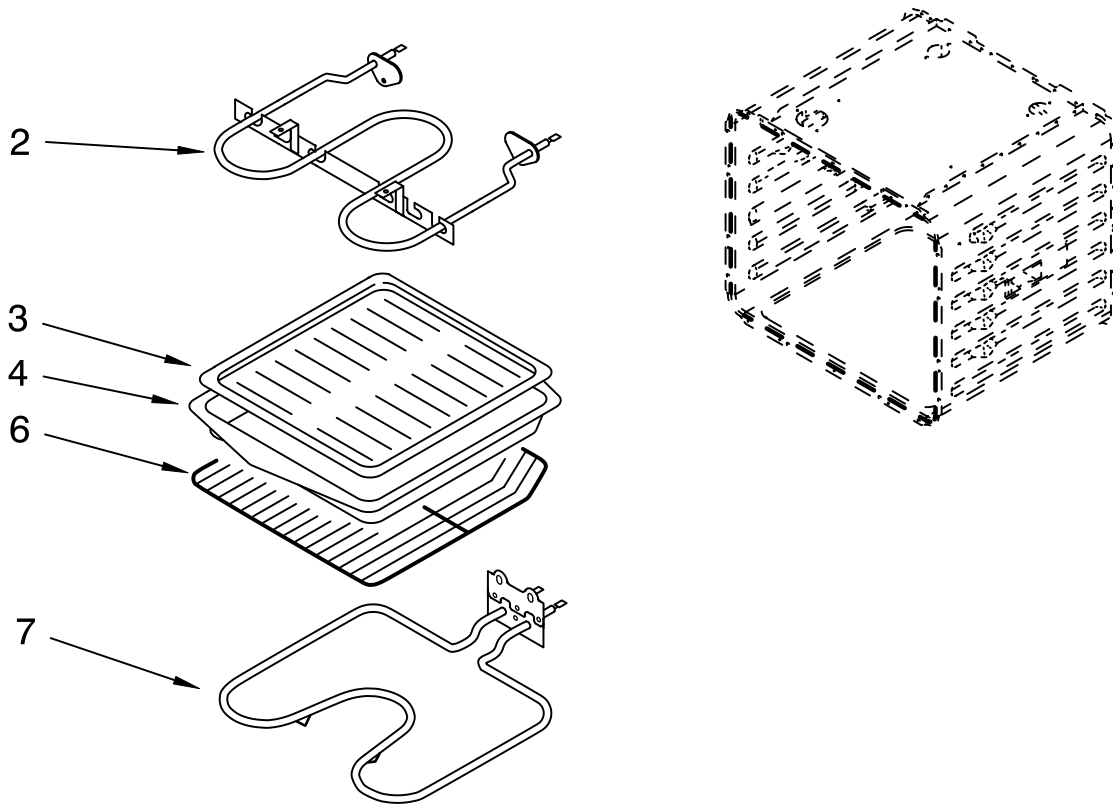

INTERNAL OVEN PARTS

For Models: RS696PXGB7, RS696PXGQ7
(Black) (Designer White)

Illus. No.	Part No.	DESCRIPTION

2	4452154	Element, Broil
	4449154	Screw
3	3147563	Grill, Broiler
4	3147845	Pan, Broiler
6	4448717	Rack, Oven
7	4452153	Element, Bake
	4449154	Screw

FOR ORDERING INFORMATION REFER TO PARTS PRICE LIST