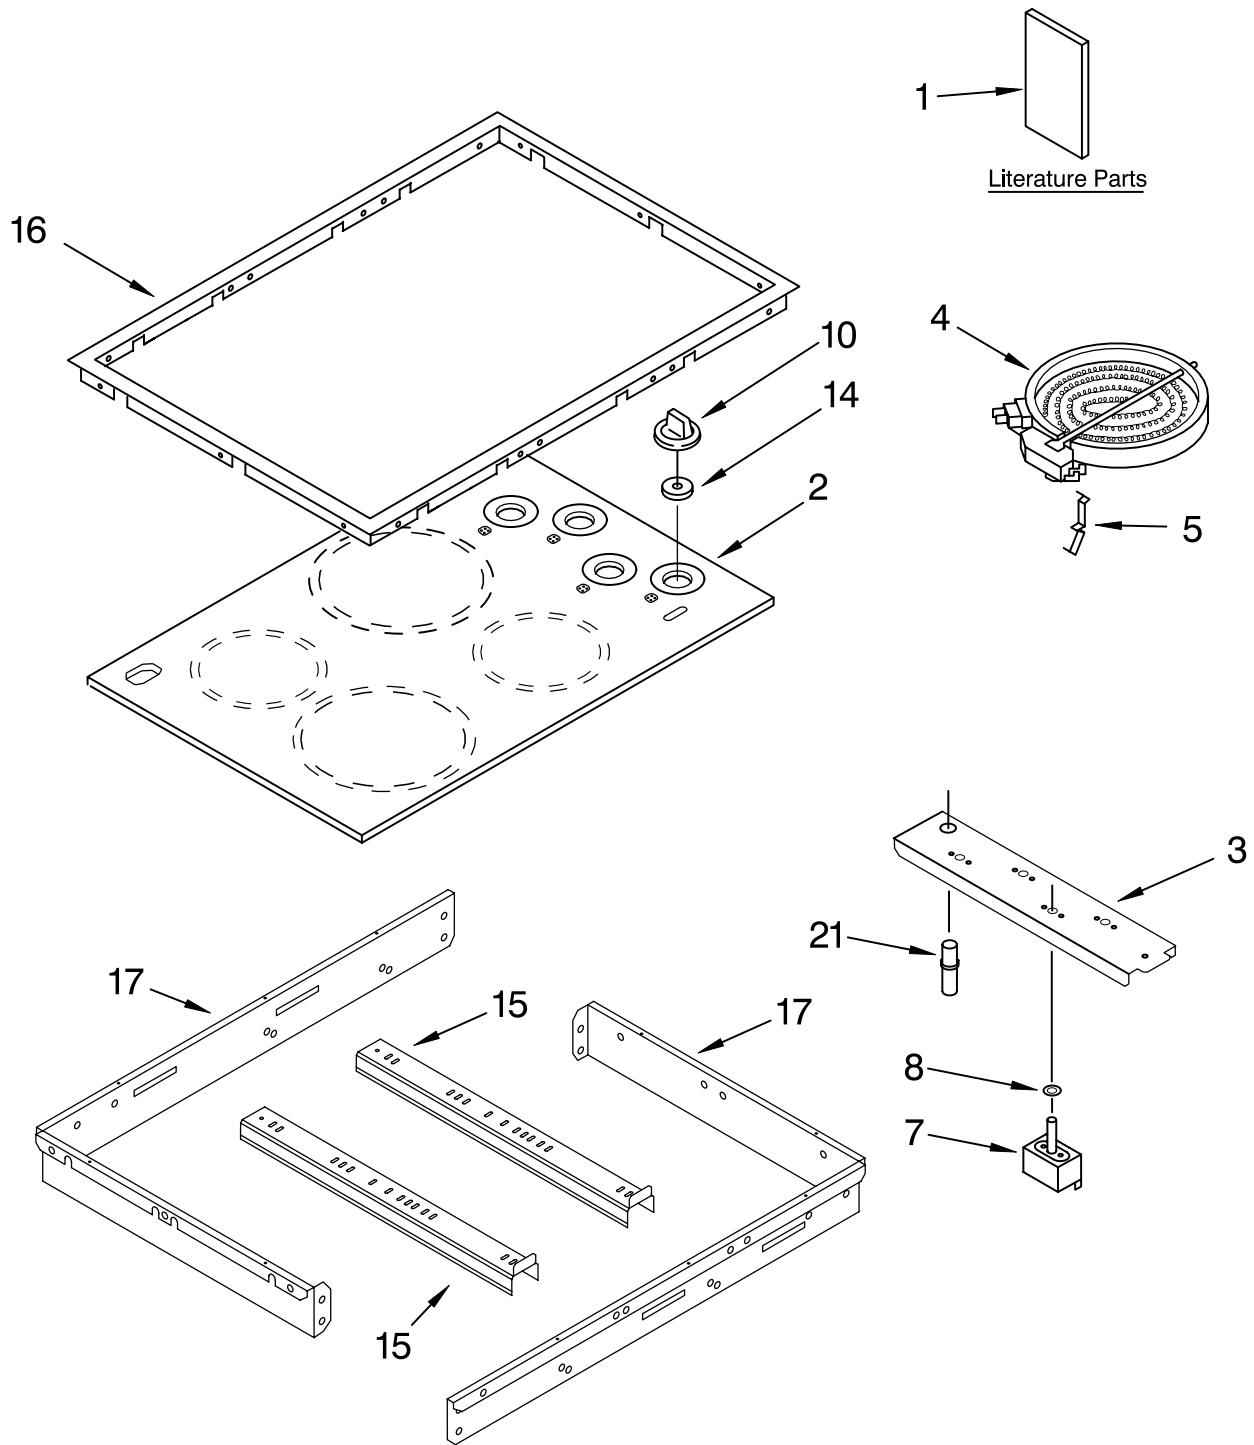

COOKTOP PARTS

For Models: RS696PXGB8, RS696PXGQ8
(Black) (Designer White)

30" ELECTRIC
DROP-IN RANGE
SELF-CLEANING
OVEN

Literature Parts

FOR ORDERING INFORMATION REFER TO PARTS PRICE LIST

COOKTOP PARTS

For Models:RS696PXGB8, RS696PXGQ8
(Black) (Designer White)

Illus. No.	Part No.	DESCRIPTION
		NOTE: The screws and nuts required to attach a part are listed immediately following that part.
1		Literature Parts
	LIT8300770	Installation Instructions
	LIT8300666	Use & Care Guide
	LIT3192844	Tech Sheet
	LIT3191638	Safe Cooking Tips
2		Cooktop, Glass
	3191843	Black
	3191189	White
3	3191310	Bracket, Switch Mounting
4		Element, Surface
	8272567	1200W RF-LR
	8272566	1800W RR
	8272565	2500W LF
5	3191791	Spring, Locator
	246119	Screw (8)
7		Switch, Infinite
	3191049	1200W RR-LR (Silver Shaft)
	3191050	1800W RR (Yellow Shaft)
	4454541	2500W LF (Red Shaft)
	311865	Screw
8	3183956	Seal, Switch Cover
10		Knob, Control (4)
	3196231	Black
	3196232	White
14	3182435	Seal, Switch (4)
15	3191515	Bracket, Support Element
16		Trim Ring, Cooktop
	3193228	Black
	3193227	White
	3196537	Screw
17	3192452	Frame, Cooktop
21	3191952	Lamp, Indicator
	3191953	Bumper, Rubber
	9750835	Bumper, Door