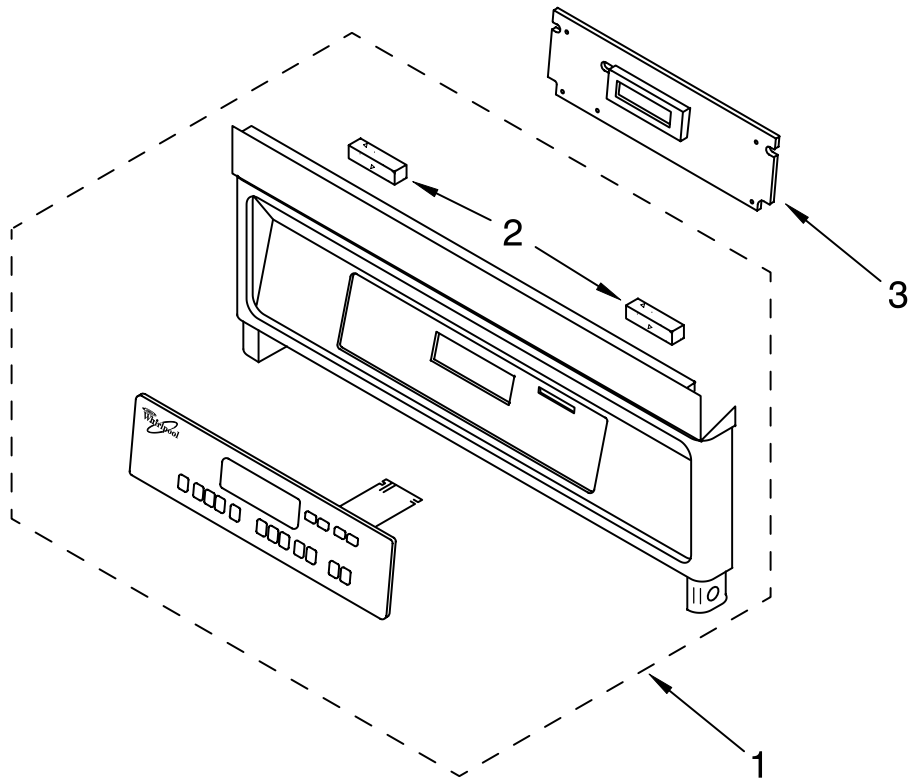

CONTROL PANEL PARTS

For Models:RS696PXGB8, RS696PXGQ8
(Black) (Designer White)

Illus. No.	Part No.	DESCRIPTION

NOTE: The screws and nuts required to attach a part are listed immediately following that part.

1		Control Panel Assy. W/Membrane Switch
	4452844	Black Model
	4452845	White Model
	4449745	Screw
	3400832	Screw
2	4451034	Gasket, Control Panel
3	4452892	Microcomputer
	4449745	Screw

FOR ORDERING INFORMATION REFER TO PARTS PRICE LIST