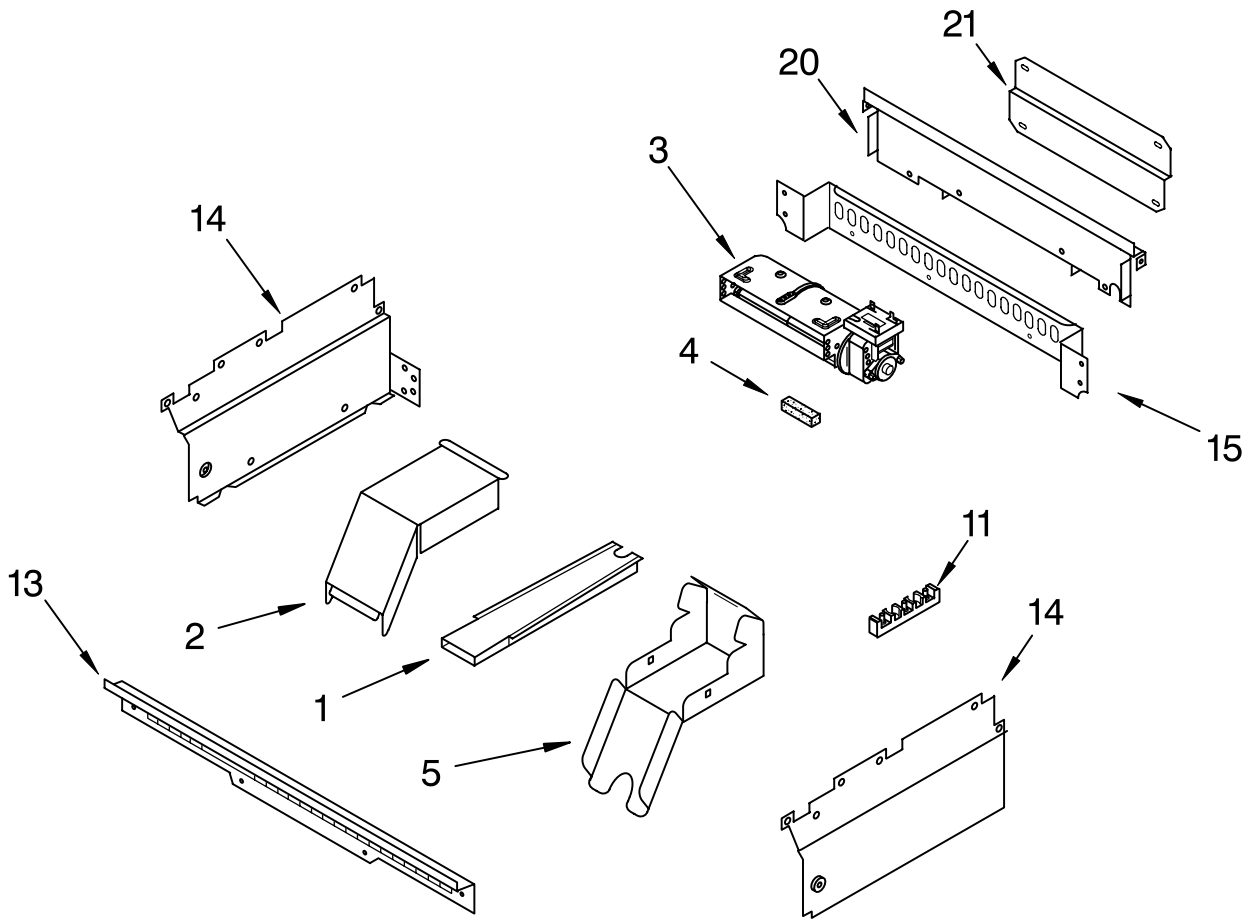

TOP VENTING PARTS

For Models:RS696PXGB8, RS696PXGQ8
(Black) (Designer White)

Illus. No.	Part No.	DESCRIPTION

NOTE: The screws and nuts required to attach a part are listed immediately following that part.

1	4451759	Vent, Exhaust
	4449040	Screw
2	4455178	Elbow, Vent-Top
3	4455334	Blower
	4455352	Bracket, Blower

Illus. No.	Part No.	DESCRIPTION

4	4451758	Block, Foam
5	4455177	Elbow, Vent-Bottom
11	4449868	Block, Terminal
	3400080	Screw
13	4448549	Vent, (Control Panel)
	4450038	Screw

Illus. No.	Part No.	DESCRIPTION

14		Side, Control Compt.
	4451535	Right
	4451536	Left
	4449809	Screw
15	4452244	Back, Control
	4449809	Screw
20	3191842	Cover, Rear
21	4451407	Plate, Support
	4452260	Spacer, Foam

FOR ORDERING INFORMATION REFER TO PARTS PRICE LIST