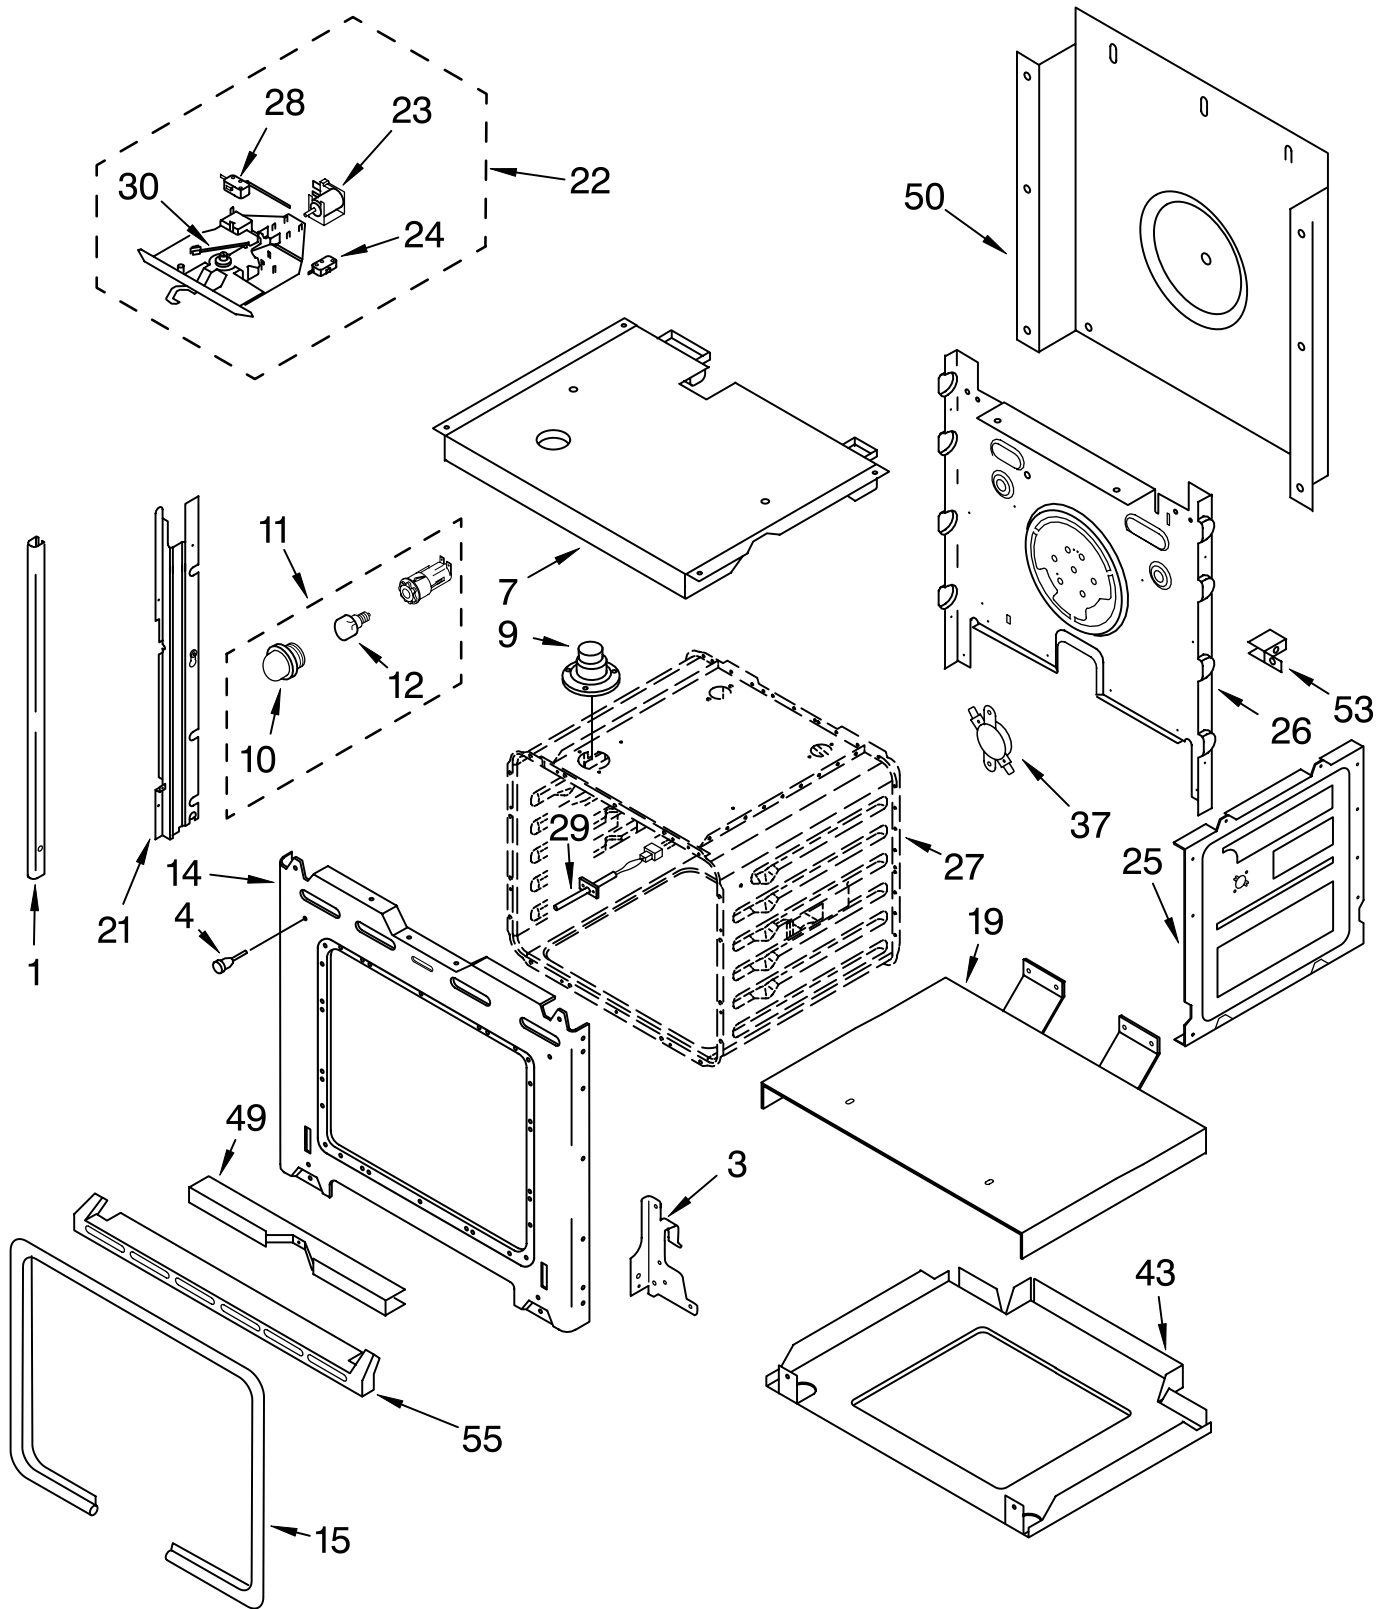

OVEN PARTS

For Models: RS696PXGB8, RS696PXGQ8
(Black) (Designer White)

FOR ORDERING INFORMATION REFER TO PARTS PRICE LIST