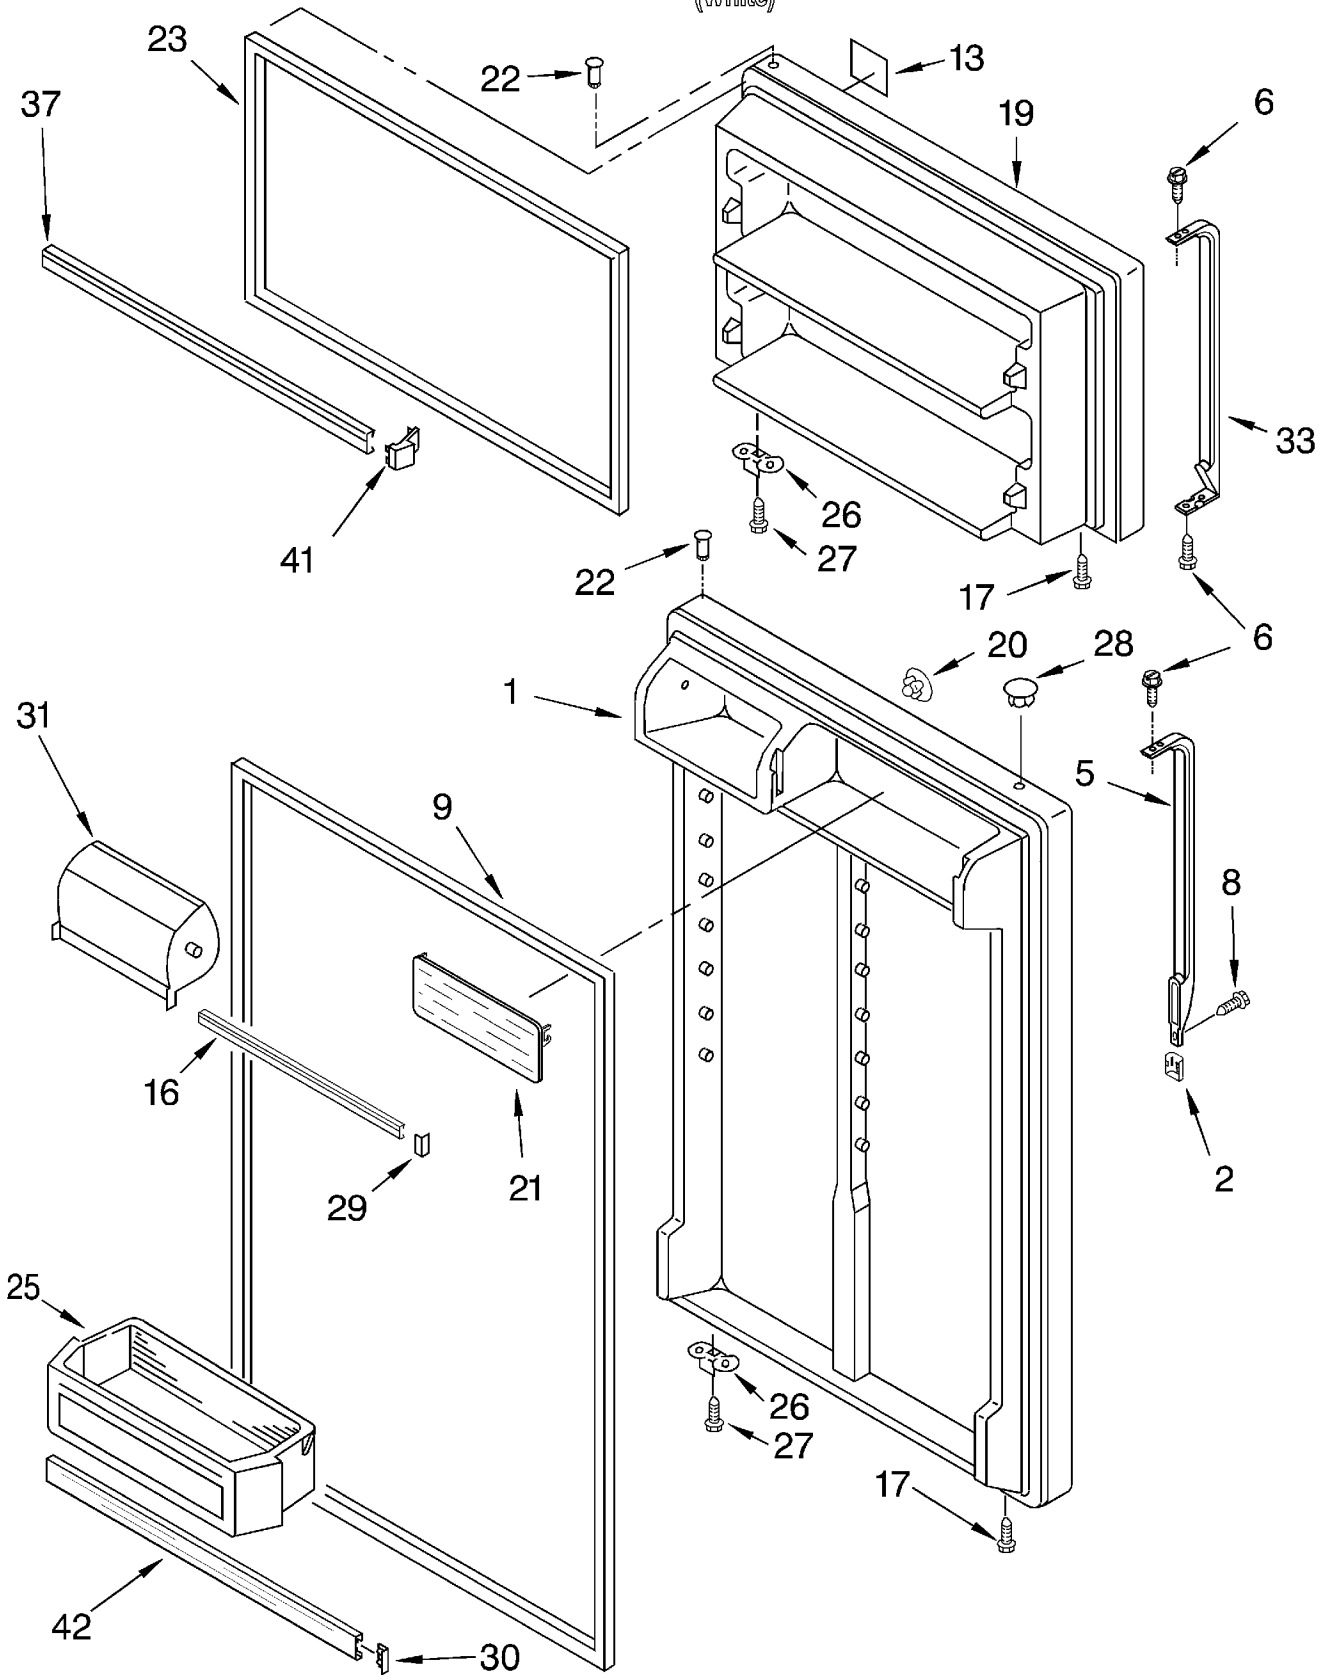

CABINET PARTS

For Models: 7ET21PKXGW00
(White)

REFRIGERATOR

1		Cabinet (Not A Serviceable Part)
2	2189410	Hinge (Top)
3	2166108	Roller-Front (2)
5	489385	Clamp, Tube (Water Supply Line)
10	2179826	Rivet
11	2174650	Screw
12	549193	Clamp-Cord
15	489497	Screw
16	2183972	Hinge, Center
17	2183854	Shim, Hinge Center
18	489464	Screw
20	2189194	Hinge Butt
23	2172743	Shim, Bottom Hinge
24		Fitting, Water Tube (Not Serviced)
27	2201012	Hole Plug (6)
31	2166251	Cover, Valve
35	2201014	Corner Filler (2)
36	2183991	Grille
37	489341	Washer
38	487576	Washer
40	2160403	Cover-Hinge
41		Rail, Center (Not Serviced)
42	2166156	Corner Filler, Grille
44	2189060	Cover, Unit

DOOR PARTS

For Models: 7ET21PKXGW00
(White)

1	2183920	Refrigerator Door (Includes #9 & #22)
2	2193553W	Handle, Trim
5	2193351W	Handle Center
6	489357	Screw
8	487909	Screw
9		Door Gasket, Magnetic
	2159061	Mist Beige
13	2175383	Nameplate
16	2195378	Trim, Door Shelf
17	489028	Screw
19	2182489	Freezer Door (Includes #22 & #23)
20	2189000	Hole Plug
21	2159304	Shelf, Flip-Up
22	2183003	Thimble
23		Door Gasket, Magnetic
	2159060	Mist Beige
25	2195395	Bin, Door Shelf
26	2189202	Bracket, Door Stop (2)
27	488921	Screw
28	844478	Hole Plug
29	2156007	Plug-Trim
30	2156006	Plug-Trim
31	2177130	Compartment Door
33	2193350W	Handle, F.C.
37	2195947	Trim-Door (2)
41	2195916	Endcap (4)
42	2195948	Trim, Door
100	2199047	FeaturePak (Includes 16, 25, 29, 30, 31, 37, 41, 42) Also See Shelf Parts Page.