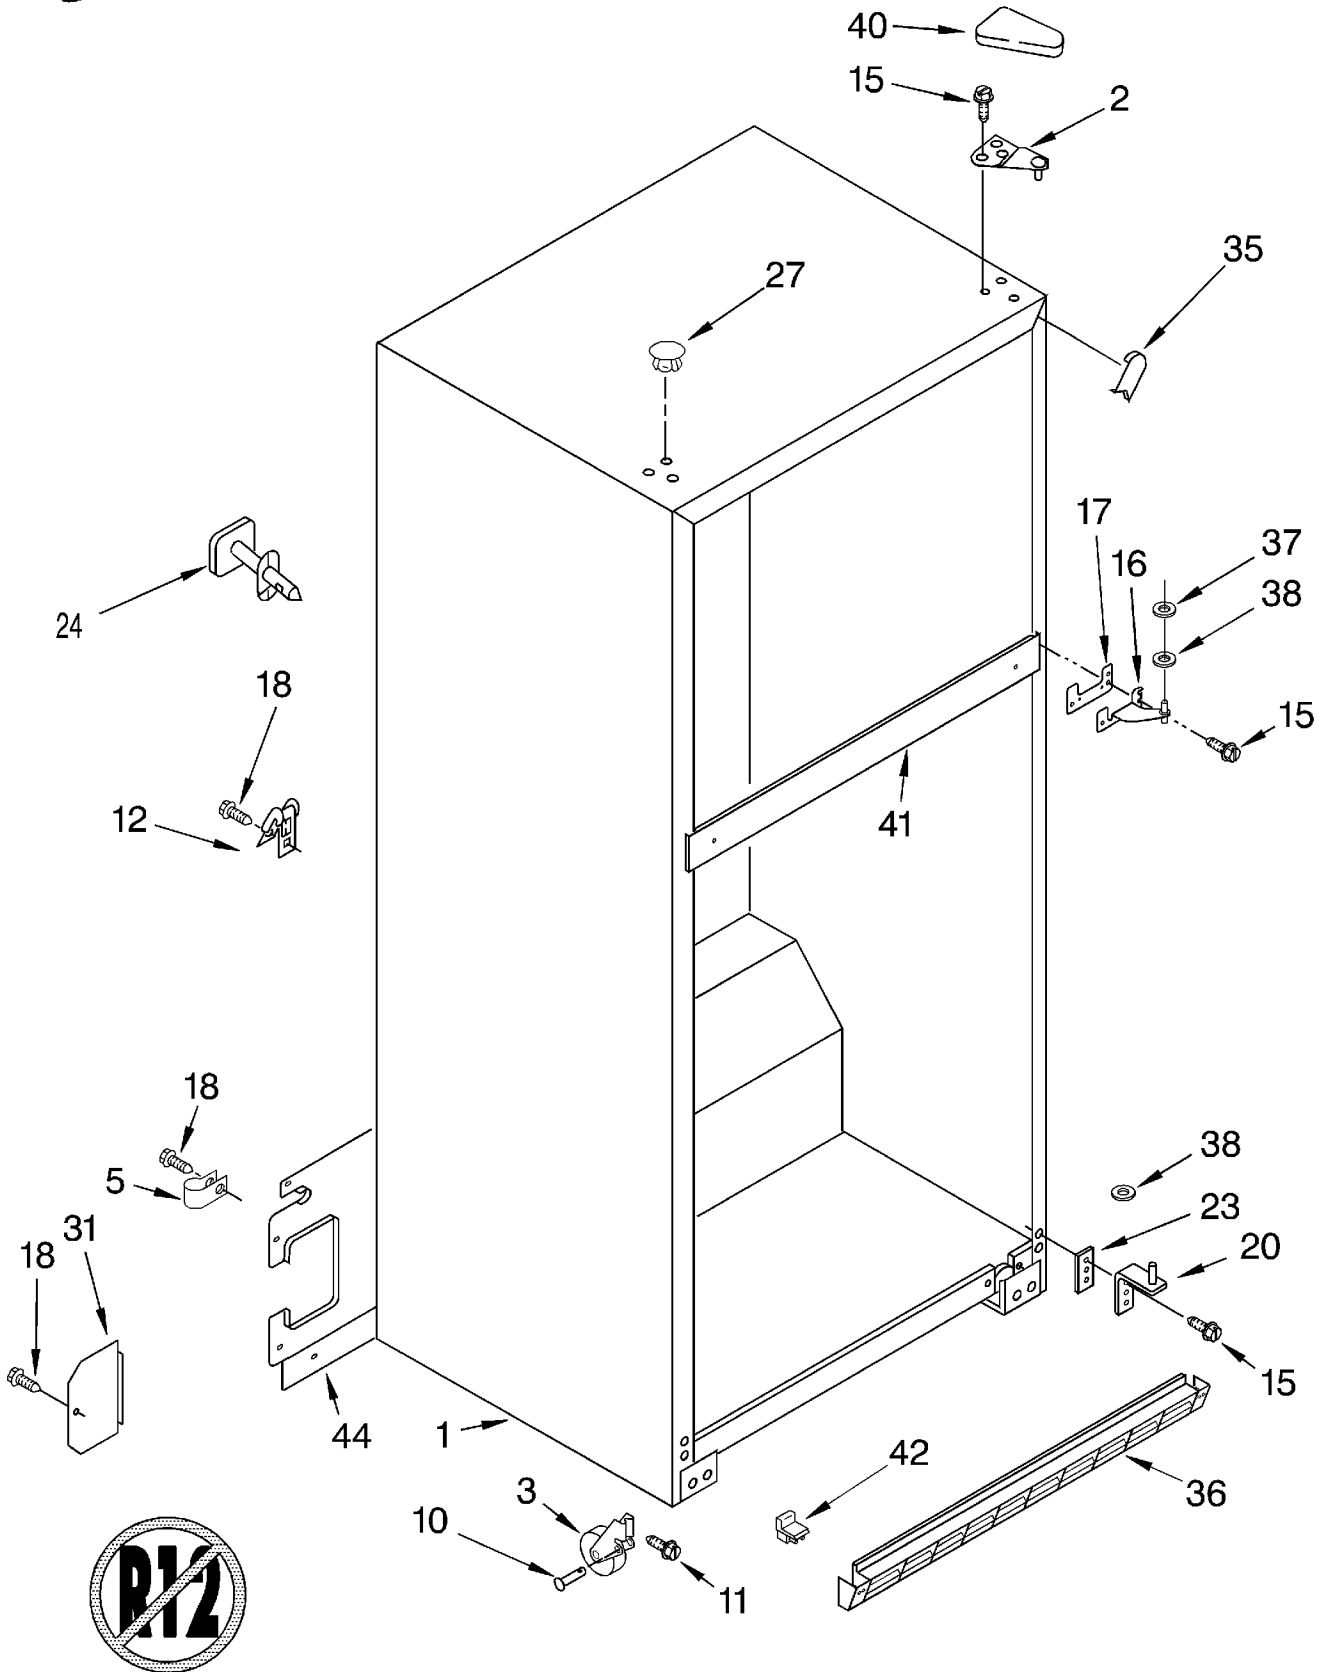

CABINET PARTS

For Models: 7ET21PKXGW00
(White)

REFRIGERATOR

1		Cabinet (Not A Serviceable Part)
2	2189410	Hinge (Top)
3	2166108	Roller-Front (2)
5	489385	Clamp, Tube (Water Supply Line)
10	2179826	Rivet
11	2174650	Screw
12	549193	Clamp-Cord
15	489497	Screw
16	2183972	Hinge, Center
17	2183854	Shim, Hinge Center
18	489464	Screw
20	2189194	Hinge Butt
23	2172743	Shim, Bottom Hinge
24		Fitting, Water Tube (Not Serviced)
27	2201012	Hole Plug (6)
31	2166251	Cover, Valve
35	2201014	Corner Filler (2)
36	2183991	Grille
37	489341	Washer
38	487576	Washer
40	2160403	Cover-Hinge
41		Rail, Center (Not Serviced)
42	2166156	Corner Filler, Grille
44	2189060	Cover, Unit

DOOR PARTS

For Models: 7ET21PKXGW00
(White)

1	2183920	Refrigerator Door (Includes #9 & #22)
2	2193553W	Handle, Trim
5	2193351W	Handle Center
6	489357	Screw
8	487909	Screw
9		Door Gasket, Magnetic
	2159061	Mist Beige
13	2175383	Nameplate
16	2195378	Trim, Door Shelf
17	489028	Screw
19	2182489	Freezer Door (Includes #22 & #23)
20	2189000	Hole Plug
21	2159304	Shelf, Flip-Up
22	2183003	Thimble
23		Door Gasket, Magnetic
	2159060	Mist Beige
25	2195395	Bin, Door Shelf
26	2189202	Bracket, Door Stop (2)
27	488921	Screw
28	844478	Hole Plug
29	2156007	Plug-Trim
30	2156006	Plug-Trim
31	2177130	Compartment Door
33	2193350W	Handle, F.C.
37	2195947	Trim-Door (2)
41	2195916	Endcap (4)
42	2195948	Trim, Door
100	2199047	FeaturePak (Includes 16, 25, 29, 30, 31, 37, 41, 42) Also See Shelf Parts Page.