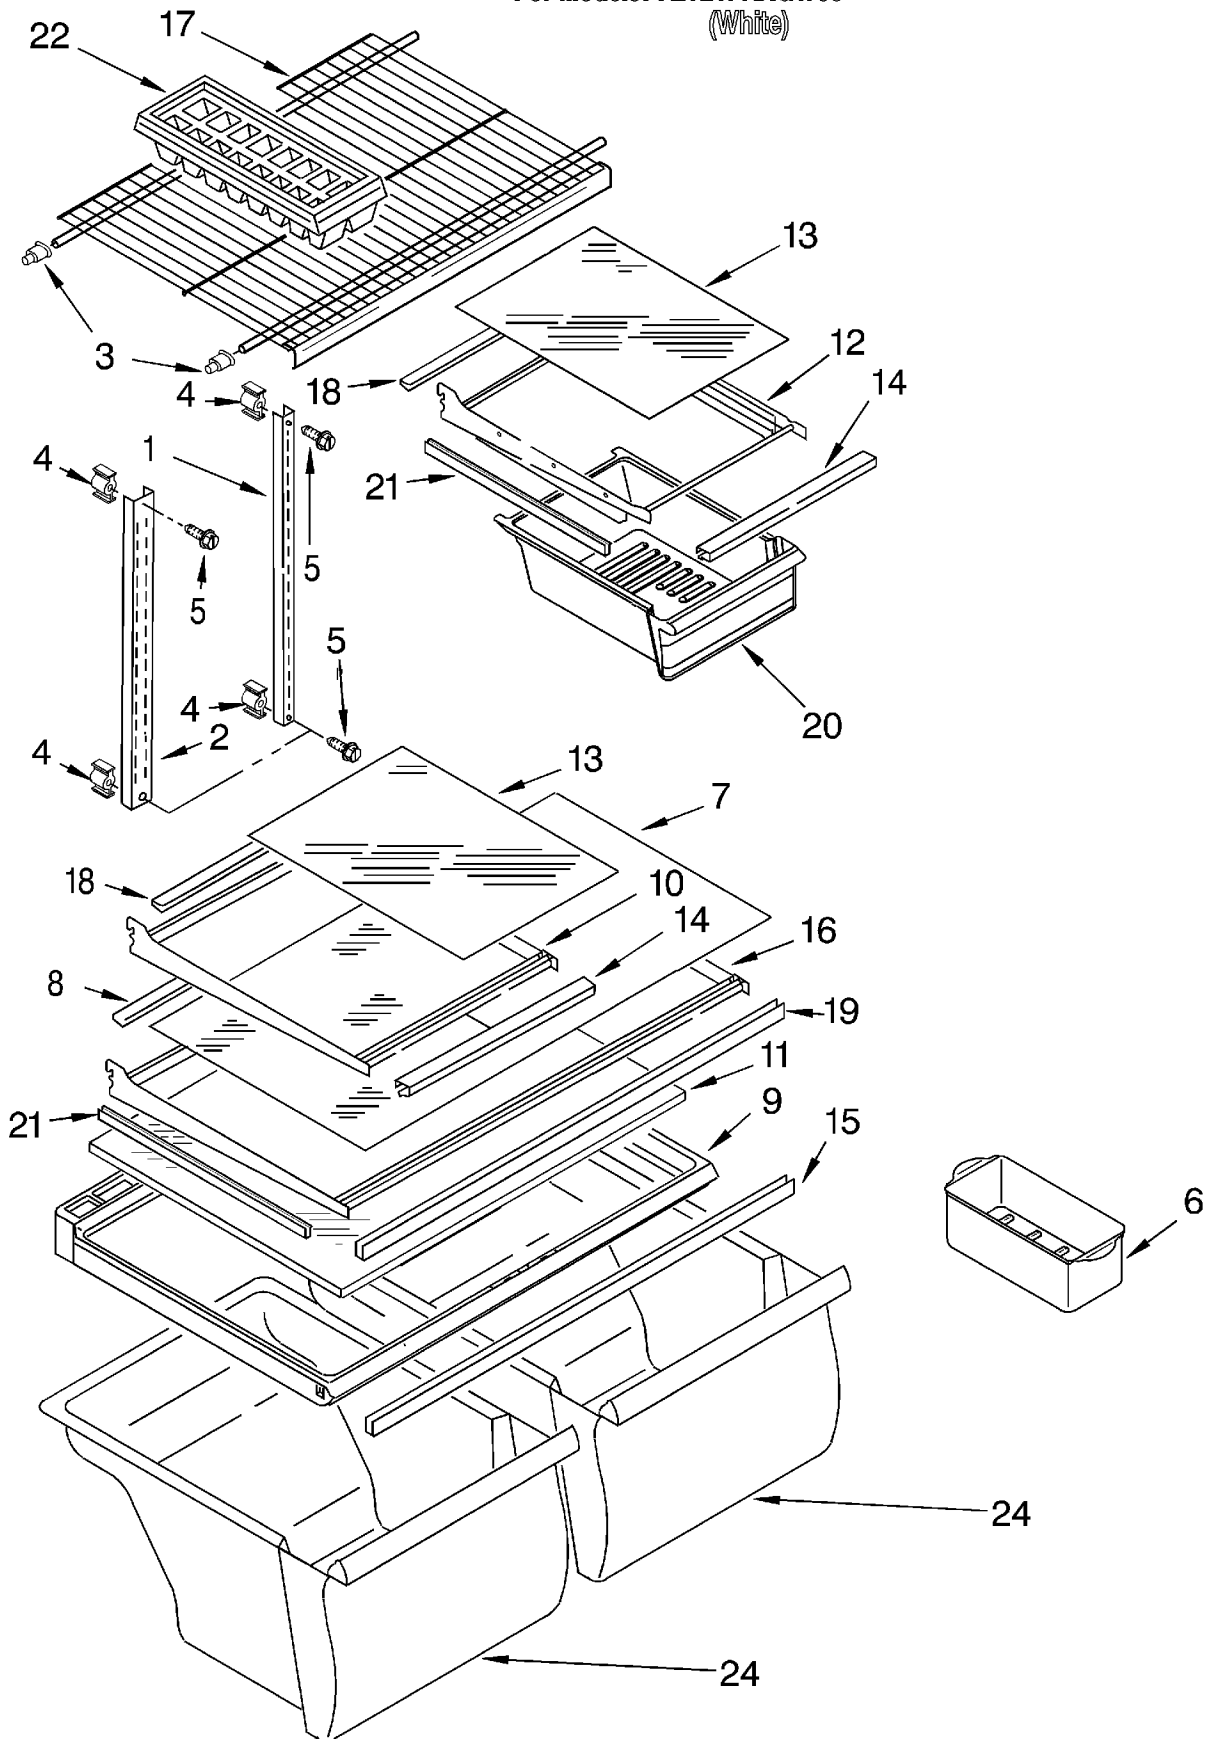

SHELF PARTS

For Models: 7ET21PKXGW00
(White)

1	2163756	Shelf, Ladder (2)
2	2163826	Shelf, Ladder Center
3	2163762	Cup, Shelf Mtg.
4	2189314	Screw Support
5	489415	Screw
6	2182730	Egg Bin
7	2199192	Glass, Full Shelf
8	2199185	Trim, Shelf Rear
9	2195344	Crisper Cover
10	2163860	Shelf, Cantilever
11	2176225	Insert, Crisper Cover
12	2176306	Pan, Shelf Cantilever
13	2199191	Glass, Shelf
14	2199178	Trim, Shelf Front
15	2163832	Crisper Support
16	2199195	Shelf, Full Cantilever
17	2184667	Shelf, Freezer
18	2199183	Trim, Shelf Rear
19	2199180	Trim, Shelf Front
20	2195403	Pan, Meat
21	2199188	Trim, Shelf Side
22	841180	Ice Tray (2)
24	2190601	Crisper Pan
100	2199047	FeaturePak (Includes 6, 10, 12 13, 14, 18, 19, 20, 21, 23, 25)

Also See Door Page.

Parts Not Illustrated and Optional Parts (Not Included)

Miscellaneous

978941	Insulation, Fiberglass (63-1/2" x 35-1/2" x 2-5/8")
212643	Sealer, Gum (4 Feet)
479502	Tape, Vinyl (3/4" x 108")
876305	Kit, Insulation (14 Pcs. 3" x 24" x 48")
876370	Kit, Insulation (2 Pcs. 3" x 24" x 48")
876029	Kit, Foam Slab (30" x 32-1/2" x 1-1/2")
505587	Sealer, Mastic (1 Qt.)
511873	Touch-Up, White Porcelain (2 Oz.)
542638	Grease, Silicone (1/2 Oz.)
542639	Cement, Alumilastic (1-1/4 Oz.)
606755	Bag, Insulation (36-5/8" x 46")
799833	Kit, Evaporator Repair (Aluminum Epoxy)
799832	Kit, Porcelain Repair (White)
503695	Cork Sealer (1/4 Pound)
2172516	Door Reversal Instructions

Customer Touch-Up Material

350942	*Primer, White (13 Oz. Spray Can)
350939	*Enamel, Black (13 Oz. Spray Can)
350930	*Enamel, White (13 Oz. Spray Can)
350956	*Enamel, Almond (13 Oz. Spray Can)
72017	Brush Touch-Up Kit (White)
72032	Brush Touch-Up Kit (Black)
72107	Brush Touch-Up Kit (Almond)

Refinishing Material

799344	Enamel, White (1 Qt. Uncut)
978883	Enamel, Almond (1 Qt. Uncut)