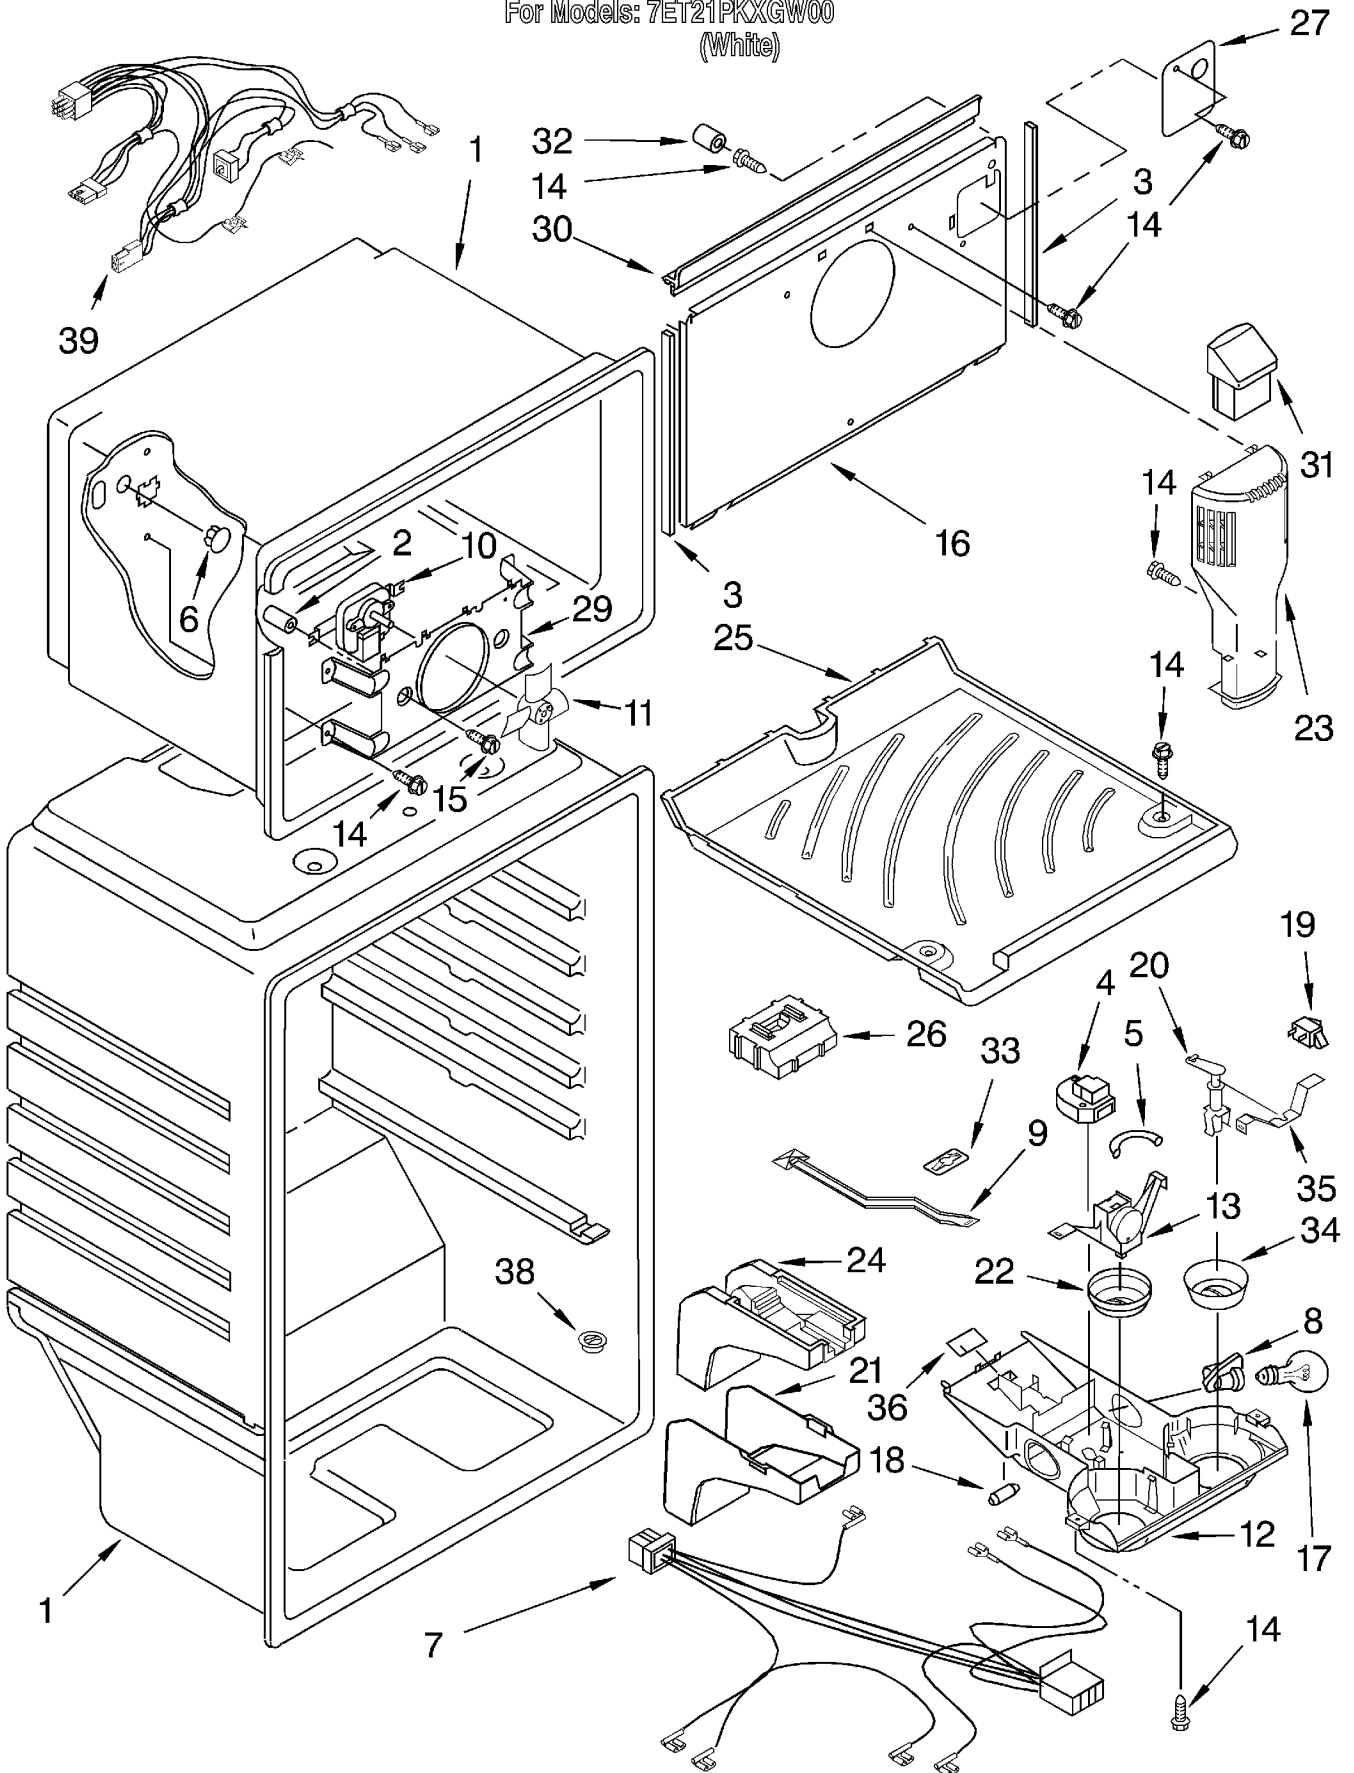

DOOR PARTS

For Models: 7ET21PKXGW00
(White)

1	2183920	Refrigerator Door (Includes #9 & #22)
2	2193553W	Handle, Trim
5	2193351W	Handle Center
6	489357	Screw
8	487909	Screw
9		Door Gasket, Magnetic
	2159061	Mist Beige
13	2175383	Nameplate
16	2195378	Trim, Door Shelf
17	489028	Screw
19	2182489	Freezer Door (Includes #22 & #23)
20	2189000	Hole Plug
21	2159304	Shelf, Flip-Up
22	2183003	Thimble
23		Door Gasket, Magnetic
	2159060	Mist Beige
25	2195395	Bin, Door Shelf
26	2189202	Bracket, Door Stop (2)
27	488921	Screw
28	844478	Hole Plug
29	2156007	Plug-Trim
30	2156006	Plug-Trim
31	2177130	Compartment Door
33	2193350W	Handle, F.C.
37	2195947	Trim-Door (2)
41	2195916	Endcap (4)
42	2195948	Trim, Door
100	2199047	FeaturePak (Includes 16, 25, 29, 30, 31, 37, 41, 42) Also See Shelf Parts Page.

LINER PARTS

For Models: 7ET21PKXGW00
(White)

1		Liner (Not A Serviceable Part)
2	531933	Grommet (2)
3	2184634	Gasket, Evaporator Cover (Side)
4	2193084	Timer, Defrost
5	549512	Thermostat Tube Barrier
6	941839	Hole Plug
7	2193493	Wire Assy. Control Box
8	2162085	Socket, Light (2)
9	2179858	Damper, Air
10	2183448	Fan Motor
11	2163777	Fan Blade
12	2179790	Control Box
13	2197536	Thermostat Assy. (Includes Items 5, 18 & 36)
14	489478	Screw
15	489412	Screw
16	2189823	Cover-Evaporator
17	527949	Light Bulb (2)
18	2163802	Weight, Thermal
19	1118894	Switch, Rocker Arm
20	2179859	Post, Damper
21	2176281	Cover, Air Diffuser
22	2193455	Knob, Thermostat
23	2182340	Air Tower
24	2176280	Air Diffuser, Bottom
25	2184617	Freezer Floor
26	2179877	Air Diffuser, Top
27	2190688	Cover, Hole
29	2198901	Bracket, Fan Motor
30	2184635	Gasket, Evaporator Cover (Top)
31	2174629	Air Return & Foil Assembly
32	487996	Cap
33	2176341	Clip, Defrost Timer
34	2176297	Knob, Damper
35	2163810	Bracket, Damper Knob
36	2172532	Seal, Rear Thermostat
38	2171931	Valve, Release
39	2195656	Wire Assembly, Freezer Compartment