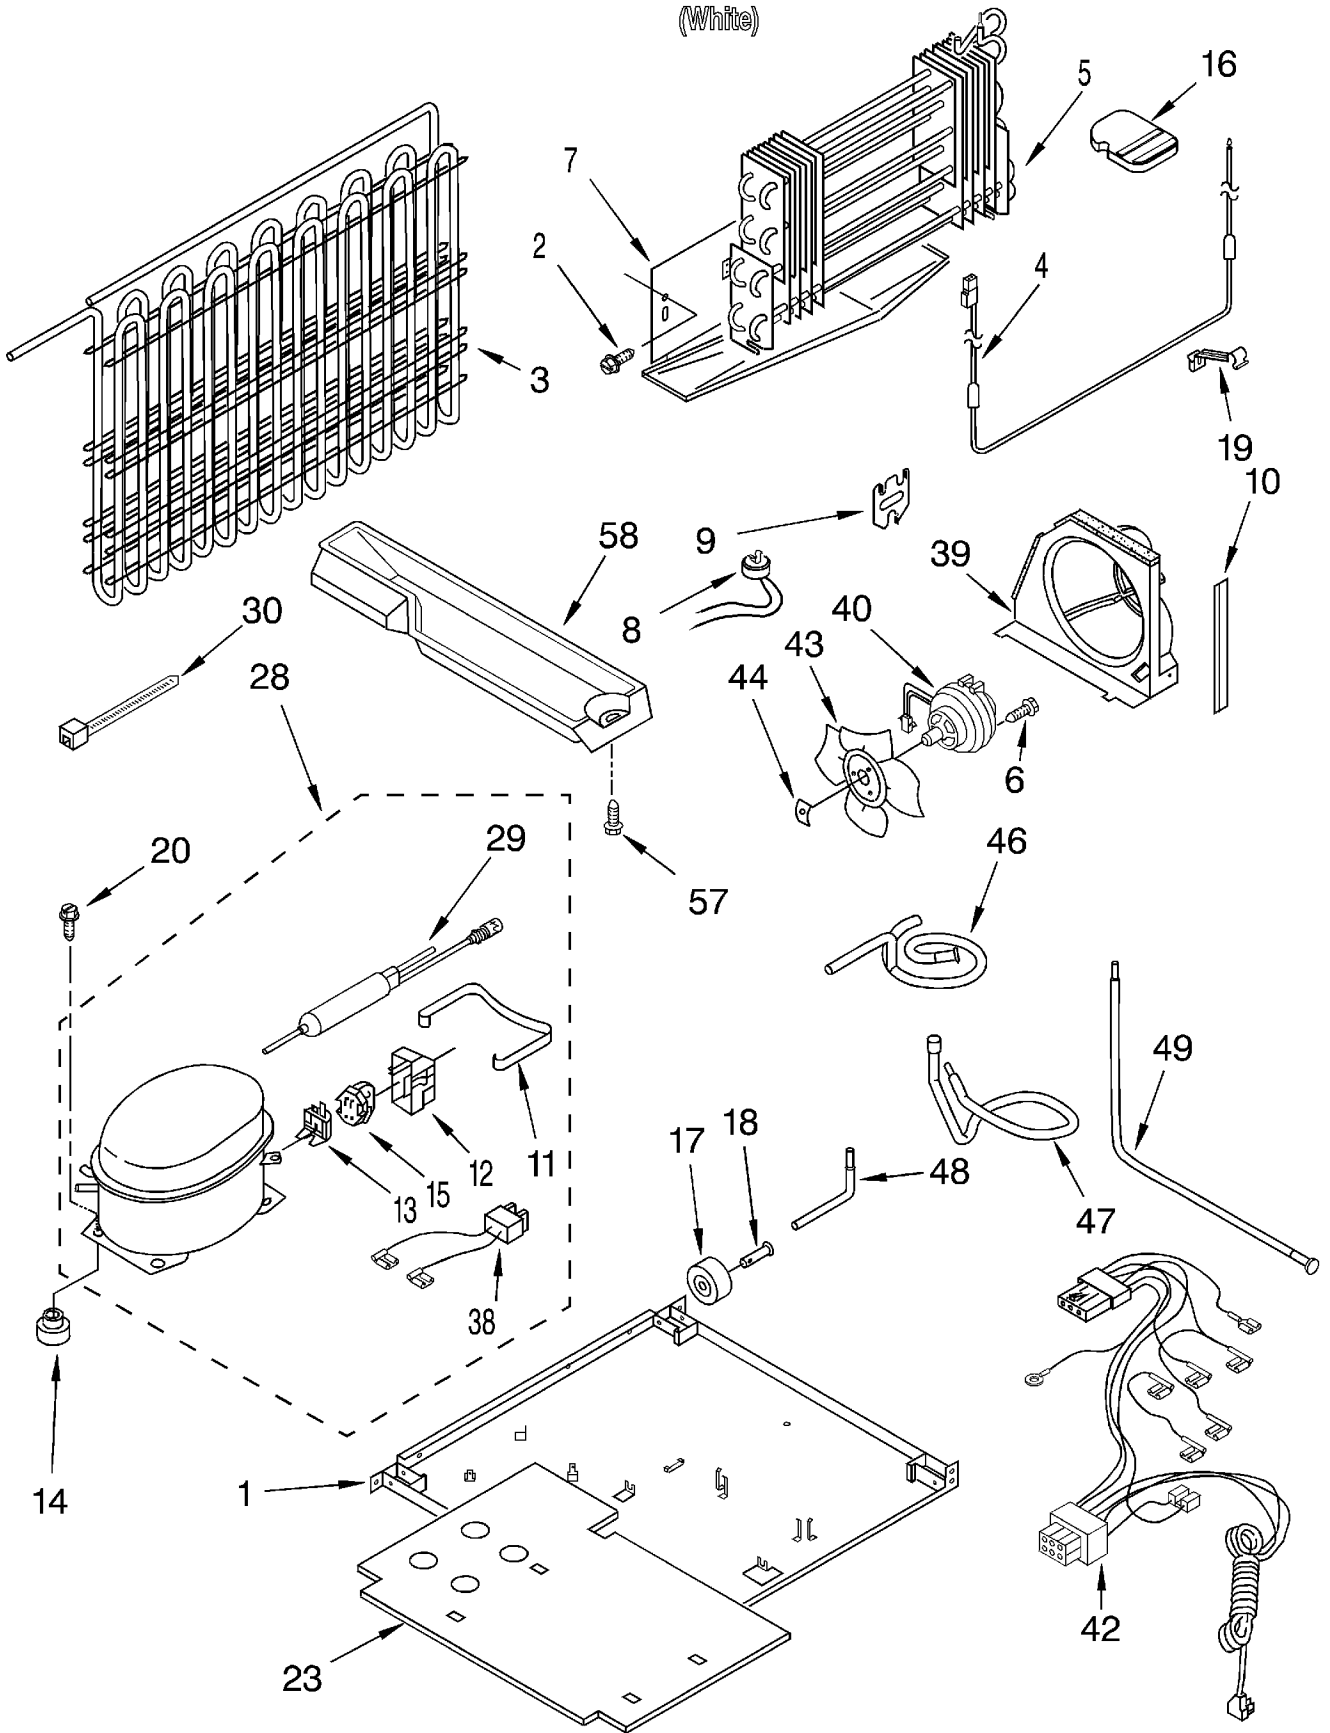

UNIT PARTS

For Models: 7ET21PKXGW00
(White)