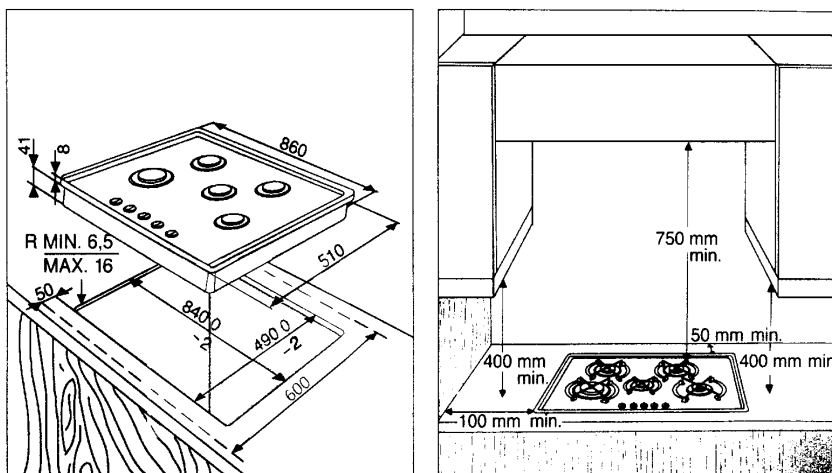

Technical data

4619 997 69391

1. Medium burner
2. Medium burner
3. Large burner
4. Small burner
5. Large burner

Voltage: 230 V
Frequency: 50 Hz

Type of gas used	Type of burner	Injector marking	Rated heat capacity (PCS-kW)	Rated consumption	Reduced heat capacity (PCS-kW)	Gas pressure (mbar)		
						min.	rat.	max.
Natural Gas (Methane) G 20	large	128	3.00	286 l/h	0.60	17	20	25
	medium	94	1.65	157 l/h				
	small	76	1.00	95 l/h				
LPG (Cylinder) G 30	large	85	3.00	218 g/h	0.60	20	28-30	35
	medium	65	1.65	120 g/h				
	small	50	1.00	73 g/h				
LPG (Cylinder) G 31	large	85	3.00	214 g/h	0.60	25	37	45
	medium	65	1.65	118 g/h				
	small	50	1.00	71 g/h				
City Gas G 110	large	270	3.00	680 l/h	0.60	6	8	15
	medium	185	1.65	374 l/h				
	small	145	1.00	227 l/h				

Type of gas used	Appliance model	Total rated heat capacity (PCS-kW)	Total rated consumption	Air required for burning (m/h)
G20 20 mbar	5 gas	10.30	999 l/h	20.6
G30 28-30 mbar	5 gas	10.30	749 g/h	20.6
G31 37 mbar	5 gas	10.30	735 g/h	20.6
G110 8 mbar	5 gas	10.30	2335 l/h	20.6