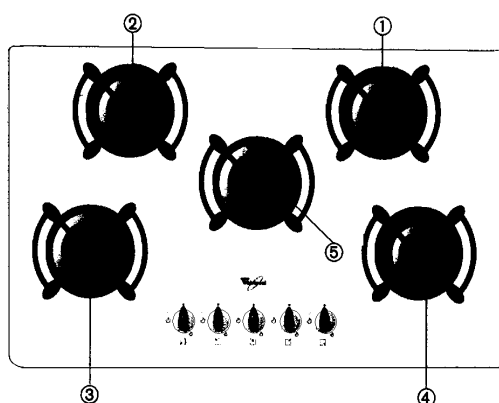

Technical data

4619 997 69391

1. Medium burner
2. Medium burner
3. Large burner
4. Small burner
5. Large burner

Voltage: 230 V
Frequency: 50 Hz

Type of gas used	Type of burner	Injector marking	Rated heat capacity (PCS-kW)	Rated consumption	Reduced heat capacity (PCS-kW)	Gas pressure (mbar)		
						min.	rat.	max.
Natural Gas (Methane) G 20	large	128	3.00	286 l/h	0.60	17	20	25
	medium	94	1.65	157 l/h				
	small	76	1.00	95 l/h				
LPG (Cylinder) G 30	large	85	3.00	218 g/h	0.60	20	28-30	35
	medium	65	1.65	120 g/h				
	small	50	1.00	73 g/h				
LPG (Cylinder) G 31	large	85	3.00	214 g/h	0.60	25	37	45
	medium	65	1.65	118 g/h				
	small	50	1.00	71 g/h				
City Gas G 110	large	270	3.00	680 l/h	0.60	6	8	15
	medium	185	1.65	374 l/h				
	small	145	1.00	227 l/h				

Type of gas used	Appliance model	Total rated heat capacity (PCS-kW)	Total rated consumption	Air required for burning (m/h)
G20 20 mbar	5 gas	10.30	999 l/h	20.6
G30 28-30 mbar	5 gas	10.30	749 g/h	20.6
G31 37 mbar	5 gas	10.30	735 g/h	20.6
G110 8 mbar	5 gas	10.30	2335 l/h	20.6