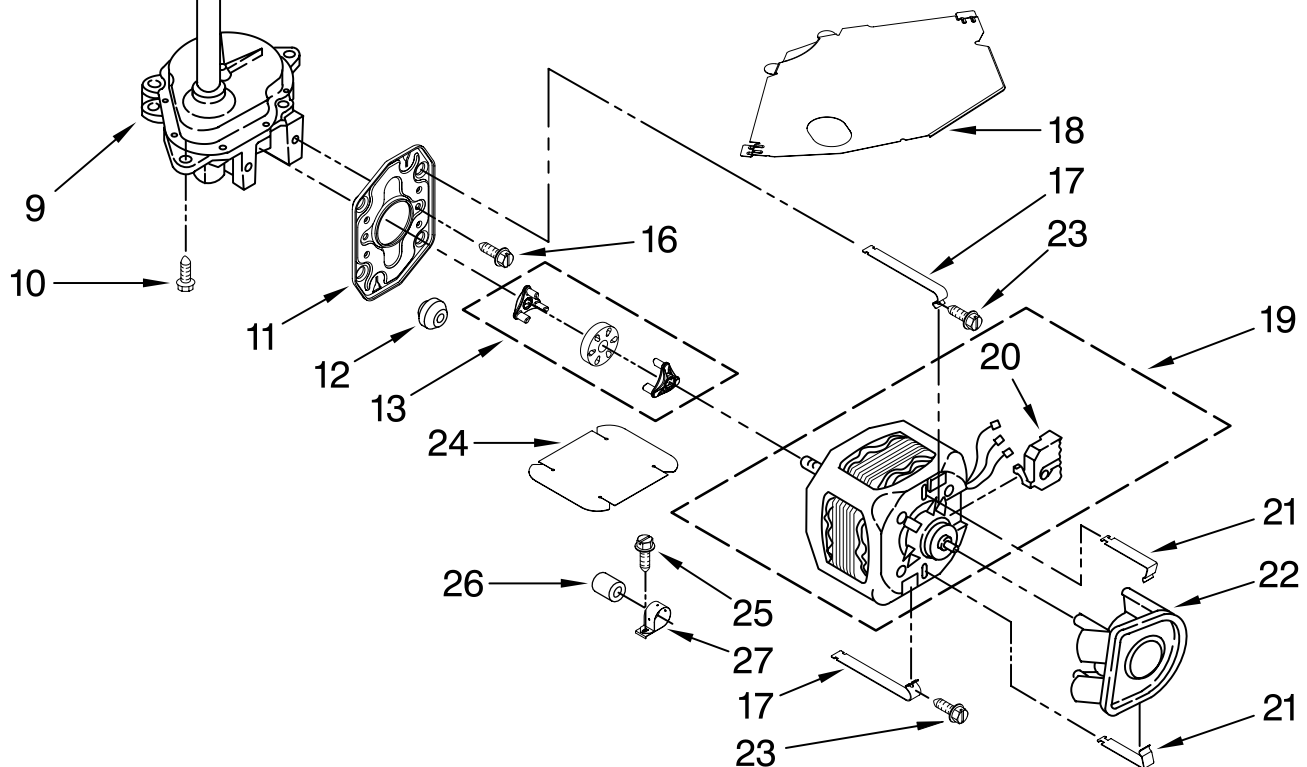

FOR ORDERING INFORMATION REFER TO PARTS PRICE LIST