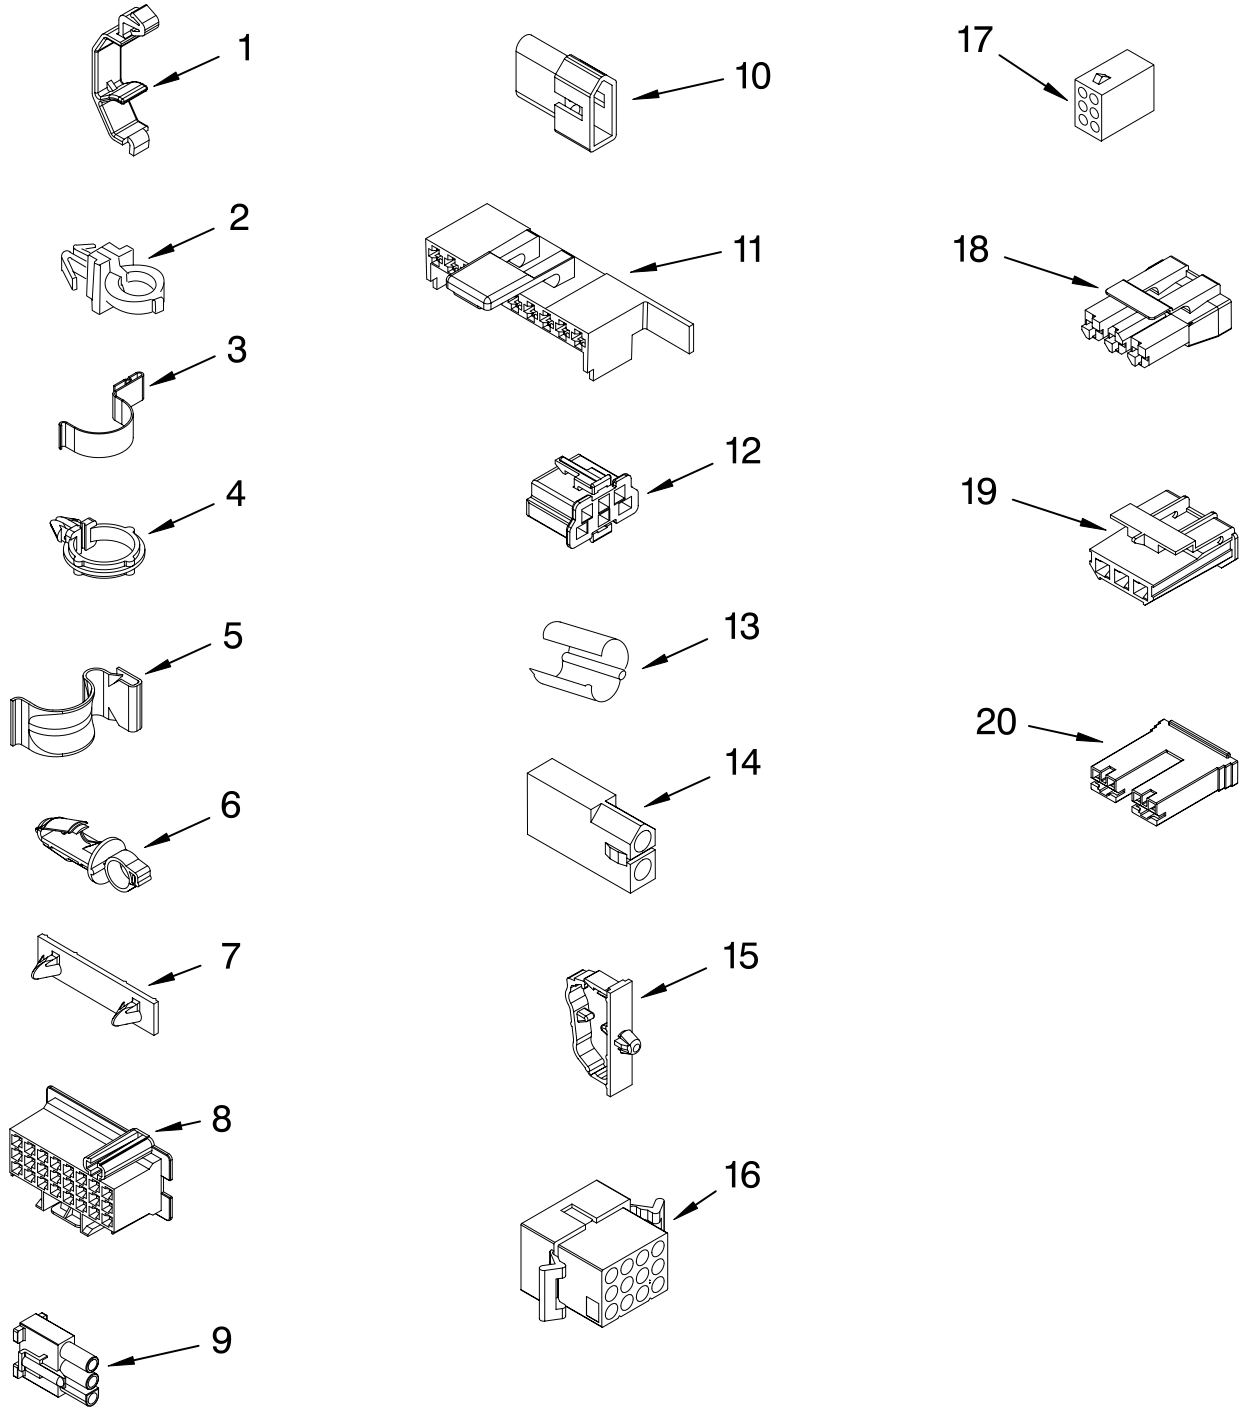

WIRING HARNESS PARTS

For Model: 3RLSQ8033SW2
(White/Grey)

WH2J

FOR ORDERING INFORMATION REFER TO PARTS PRICE LIST

WIRING HARNESS PARTS

For Model: 3RLSQ8033SW2
(White/Grey)

Illus. No.	Part No.	DESCRIPTION	Illus. No.	Part No.	DESCRIPTION	Illus. No.	Part No.	DESCRIPTION
1	3349557	Retainer, Harness	9	62889	Receptacle, Terminal	16	3390423	Block, Disconnect (12-Way)
2	388498	Clip, Harness			(3-Way)	17	3347730	Receptacle (6-Way)
3	3347812	Clip, Harness	10	353424	Plug, Terminal (3-Way)	18	3948617	Connector (T.P.A.) (3-Circuit)
4	3352501	Clip, Harness (Push-In)	11	62505	Block, Disconnect (Motor 2 Speed)	19	3360056	Plug (T.P.A.) (3-Circuit)
5	90016	Clip, Harness (Half-Harness)	12	3347243	Block, Disconnect	20		Block, Connector
6	3390496	Clip, Harness	13	63523	Protector		3354925	Natural
7	389379	Retainer, Harness	14	717252	Connector (2-Way)		3354926	Red
8		Timer, Block Disconnect	15	3352944	Clip, Harness			
	3948614	Natural						
	352089	Black						

**FOR COMPLETE WIRING HARNESS REFER TO
CONTROL AND REAR PANEL PARTS PAGE**

WH2J

FOR ORDERING INFORMATION REFER TO PARTS PRICE LIST