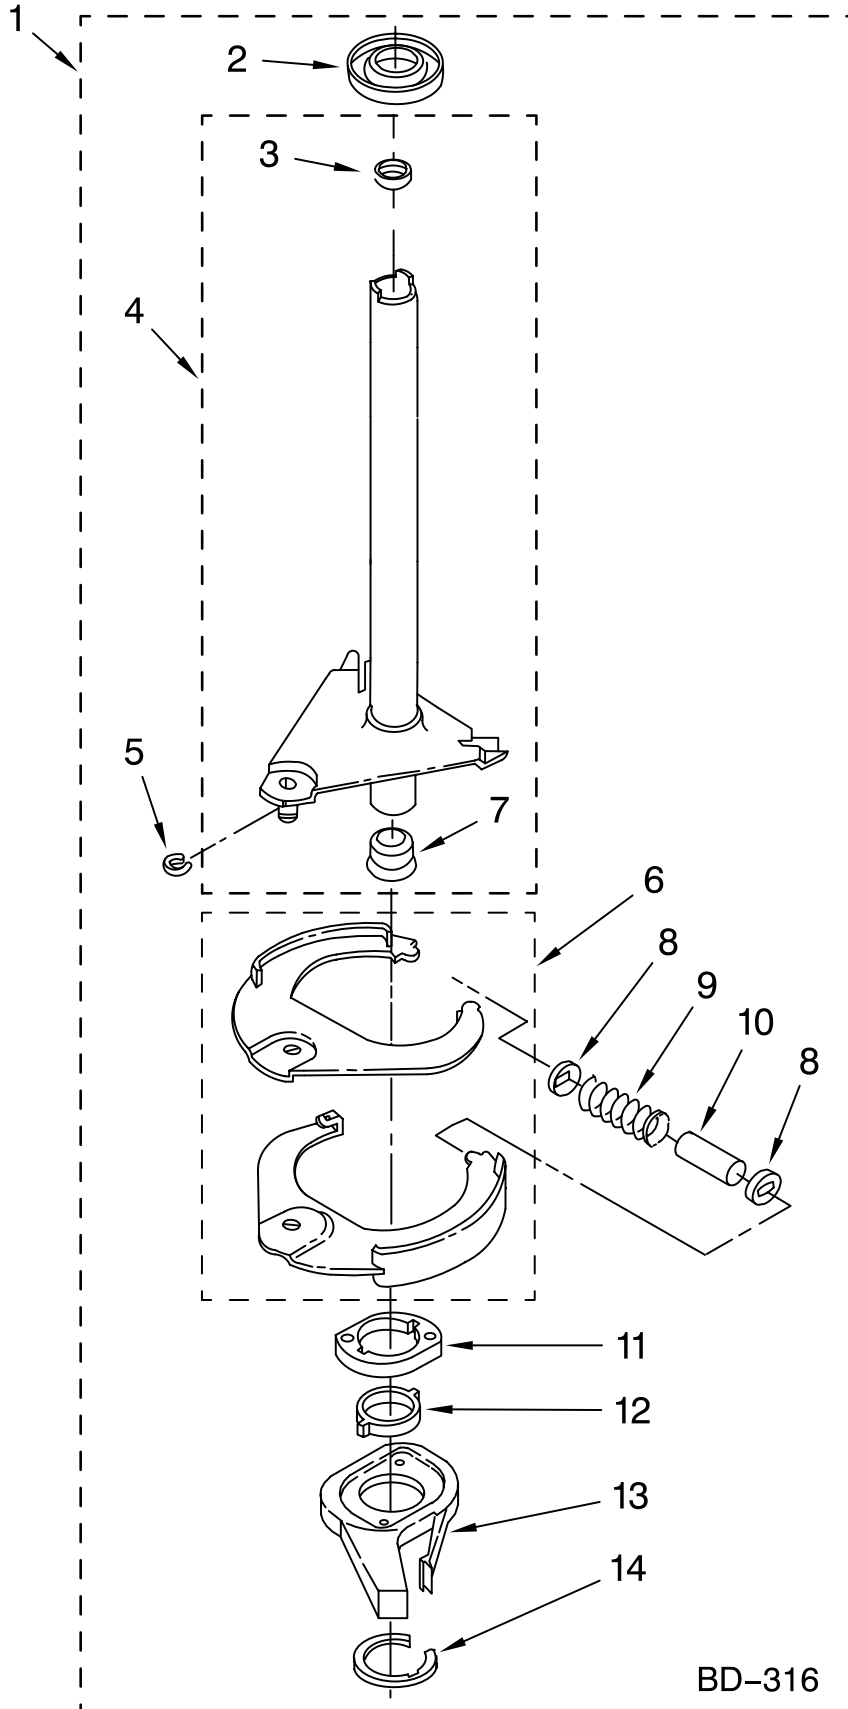

BRAKE AND DRIVE TUBE PARTS

For Model: 3RLSQ8033SW2
(White/Grey)

Illus. No.	Part No.	DESCRIPTION

1	W10117003	Brake And Drive Tube (Complete)
2	62658	Ring, Thrust
3	356427	Seal, Drive Tube
4	W10117001	Tube, Basket Drive
5	W10083190	Ring, Retaining
6	W10116995	Shoe, Brake (2)
7	8546462	"T" Bearing, Spin Tube
8	3353956	Cap, Brake Spring (2)
9	387806	Spring, Brake
10	3355360	Sleeve, Brake Spring
11	8546461	Cam, Brake Release
12	63022	Sleeve, Cam
13	64194	Driver, Brake Cam
14	W10083200	Ring, Retaining

FOLLOWING PARTS NOT ILLUSTRATED

285208 Lubricant
(Use Only In Brake Shoe Assembly On Roller & Pin)

BD-316

FOR ORDERING INFORMATION REFER TO PARTS PRICE LIST