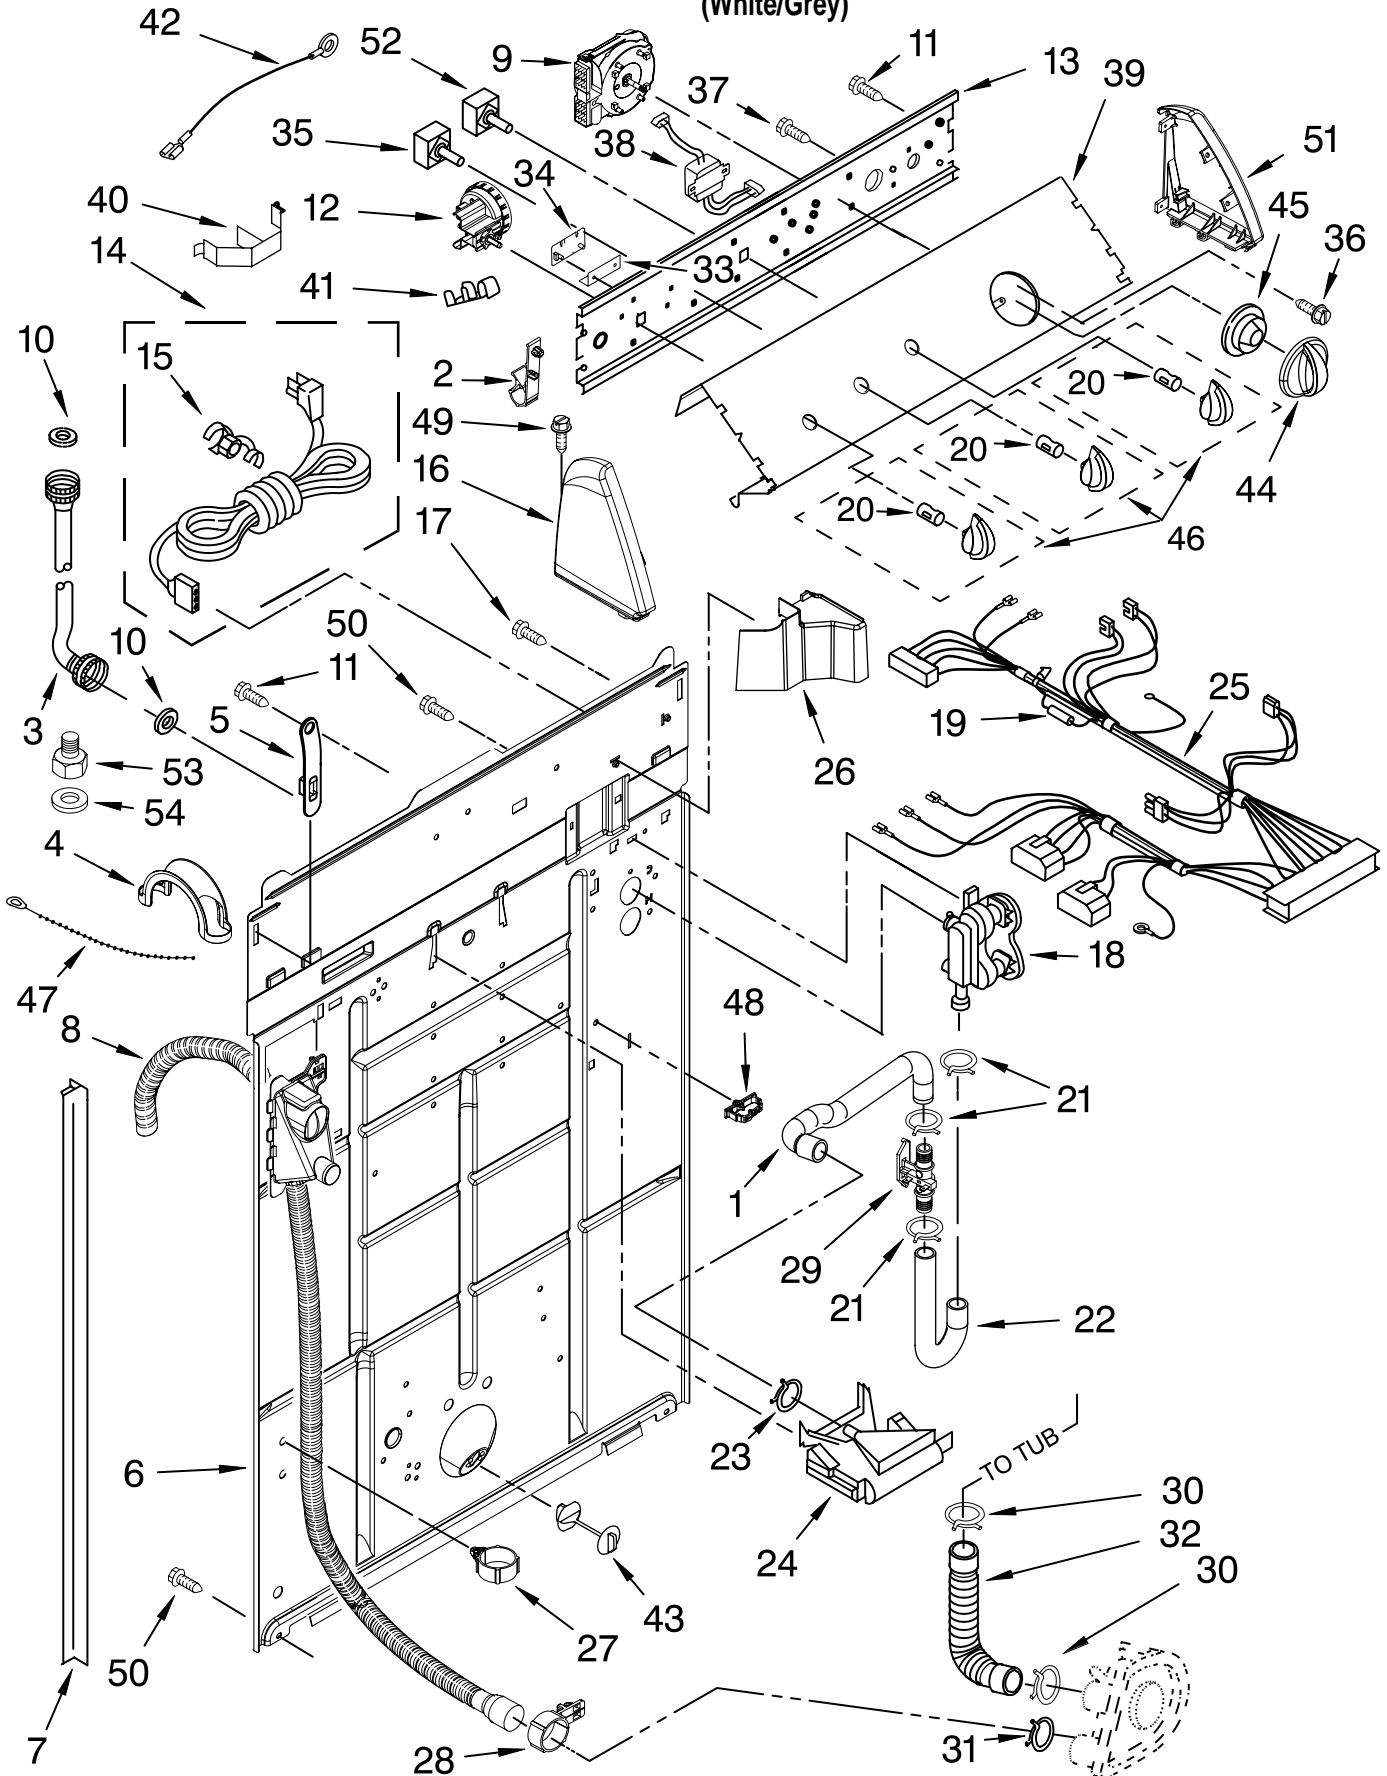

CONTROLS AND REAR PANEL PARTS

For Model: 3RLSQ8033SW2
(White/Grey)

FOR ORDERING INFORMATION REFER TO PARTS PRICE LIST

CONTROLS AND REAR PANEL PARTS

For Model: 3RLSQ8033SW2
(White/Grey)

Illus. No.	Part No.	DESCRIPTION	Illus. No.	Part No.	DESCRIPTION	Illus. No.	Part No.	DESCRIPTION
1	3349365	Hose, Sensor (Upper)	16	8541780	Cap, End (L.H.)	35	W10168262	Switch, Rotary (2nd Rinse)
2	8317975	Retainer, Harness	17	W10080580	Screw, Ground	36	3400818	Screw, Timer Mounting
3		Hose, Water Inlet	18	3360397	Valve, Water Mixing	37	W10130933	Screw, Ground
	3949382	Red	19	W10111181	Fuse (In Harness)	38	3407160	Transformer
	3949383	Blue	20	8536939	Clip, Knob	39	W10115456	Panel, Console
4	8577378	U-Bend, Drain Hose	21	W10117299	Clamp, Hose	40	8055003	Clip, Harness & Pressure Hose
5	8568314	Strap, Console (2)	22	3357319	Hose, Vacuum Break	41	W10113937	Clip, Grounding
6	8318015	Panel, Rear	23	W10117298	Clamp, Hose	42	W10110977	Wire, Ground
7	62747	Pad, Rear Panel	24	387606	Break, Vacuum	43	8519200	Support, Rear Panel
8	W10096921	Drain Hose Assembly (Includes Items 27 & 28)	25	W10217035	Harness, Wiring (For Detail See Pages 9 & 10)	44	8544945	Knob, Timer
9	W10222216	Timer, Control (50 Hz.) (Motor Not A Service Part)	26	8314879	Shield, Inlet Valve	45	8544947	Dial, Timer
10	W10242307	Washer, Water Inlet Hose (1-1/16 x 5/8)	27	8541667	Clamp, Hose	46	8544937	Knob, Control
11	W10080280	Screw, 8-18 x 3/8	28	8541668	Clamp, Hose	47	3347868	Cable Tie
12	W10213199	Switch, Water Level	29	3352282	Sensor, Inline	48	3352944	Clip, Harness
13	8544893	Bracket, Control	30	W10094820	Clamp, Hose	49	W10080350	Screw, 8-18 x 1.25 (Panel to Top)
14	W10111552	Cord, Power	31	W10112110	Clamp, Hose	50	W10080260	Screw, 10-16 x 3/8
15	8559337	Strain Relief, Power Cord	32	W10116973	Hose, Pump To Tub (Includes Item 30)	51	8541779	Cap, End (R.H.)
			33	8316039	Shield, ATC	52	W10168171	Switch, Rotary (Temperature)
			34	W10110247	Control, ATC	53	3357397	Adapter, Water Inlet Hose (2)
						54	3357450	Washer, Inlet Hose Adapter (2)

FOR ORDERING INFORMATION REFER TO PARTS PRICE LIST