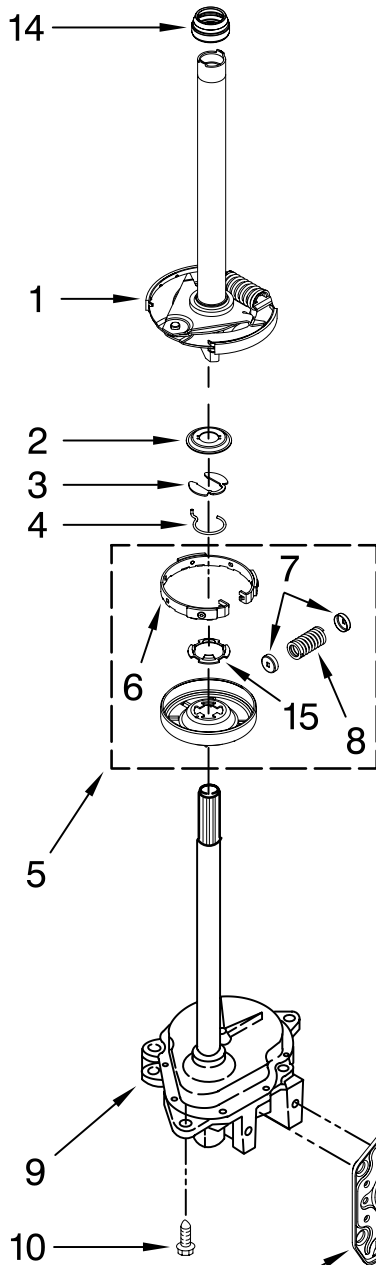

BRAKE, CLUTCH, GEARCASE, MOTOR AND PUMP PARTS

For Model: 3RLSQ8033SW2
(White/Grey)

Illus. No.	Part No.	DESCRIPTION
1	W10117003	Brake & Drive Tube (Complete) (Refer to Page 11 For Further Breakdown)
2	63292	Washer, Spin Tube Thrust
3	W10080230	Ring, Spin Tube Support
4	63283	Ring, Retainer
5	W10116968	Clutch (Complete)
6	W10118761	Band & Lining, Clutch
7	62646	Cap, Clutch Spring (2)
8	3946792	Spring, Clutch
9	W10116916	Gearcase (Complete) (Refer To Page 12 For Further Breakdown)
10	W10080600	Screw, Gearcase To Base (3)

Illus. No.	Part No.	DESCRIPTION
11	62611	Plate, Motor Mount To Gearcase
12	62691	Grommet, Motor (4)
13	3364003	Coupling, Motor & Isolation
14	8577374	Seal
15	3355454	Clip, Anti-Rattle
16	W10080610	Screw
17	W10086010	Retainer, Motor (2)
18	3362089	Shield, Tub To Motor
19	3950297	Motor, Main Drive
20	8529896	Switch, Main Drive Motor
21	8546127	Retainer, Pump (2)
22	3363394	Pump (Complete)
23	W10080650	Screw, 10-16 x 5/8
24	8316060	Shield, Motor
25	W10080260	Screw, 10-16 x 5/16
26	8572719	Capacitor
27	W10083210	Clamp, Capacitor