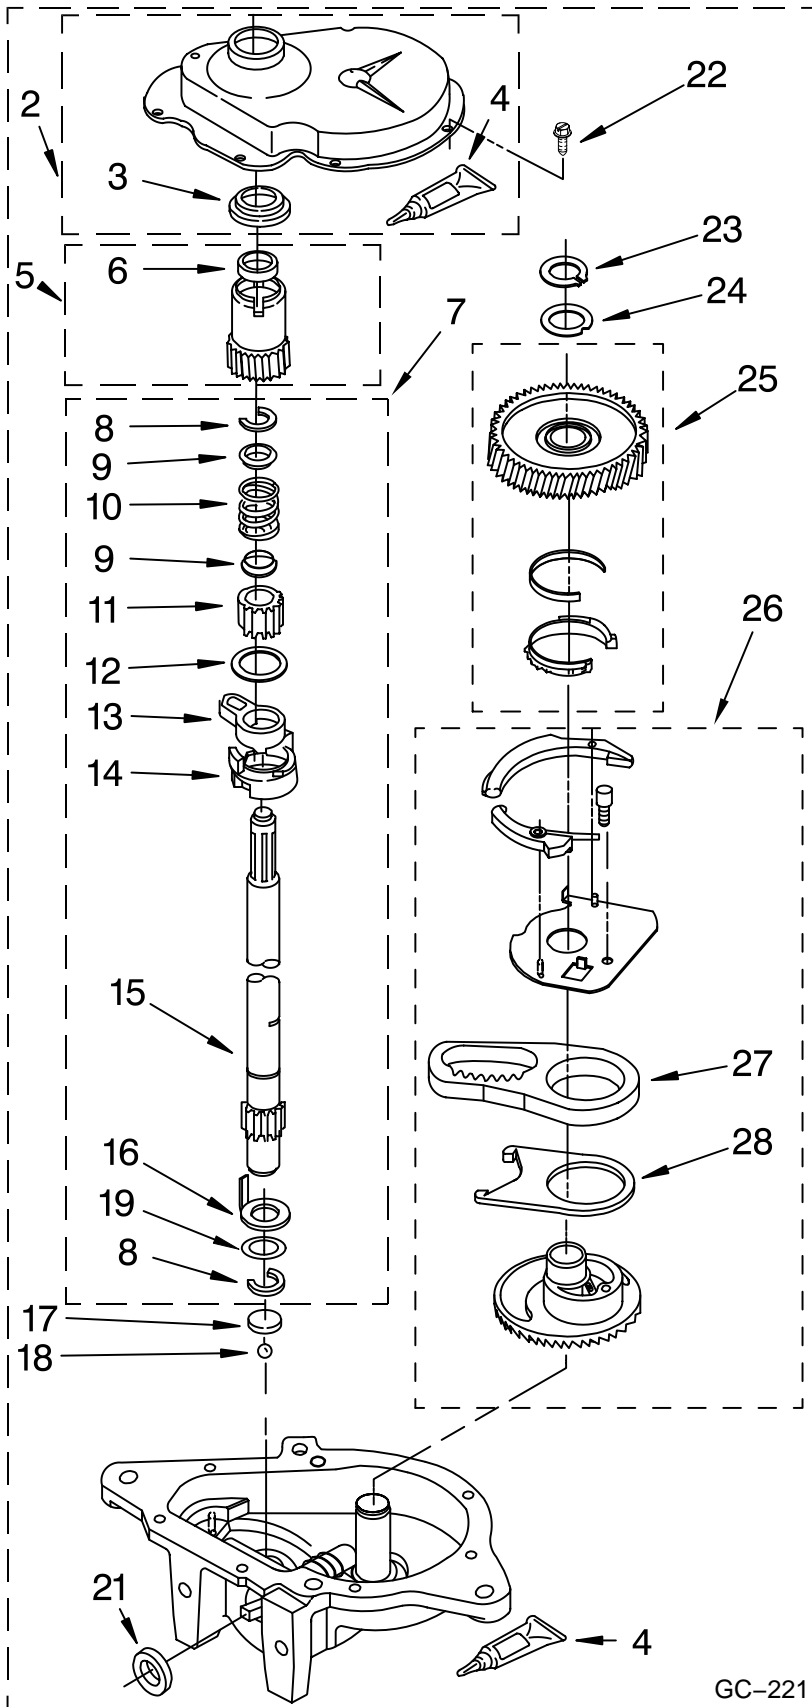

Illus. No.	Part No.	DESCRIPTION	Illus. No.	Part No.	DESCRIPTION	Illus. No.	Part No.	DESCRIPTION
1	3349557	Retainer, Harness	9	62889	Receptacle, Terminal	16	3390423	Block, Disconnect (12-Way)
2	388498	Clip, Harness			(3-Way)	17	3347730	Receptacle (6-Way)
3	3347812	Clip, Harness	10	353424	Plug, Terminal (3-Way)	18	3948617	Connector (T.P.A.) (3-Circuit)
4	3352501	Clip, Harness (Push-In)	11	62505	Block, Disconnect (Motor 2 Speed)	19	3360056	Plug (T.P.A.) (3-Circuit)
5	90016	Clip, Harness (Half-Harness)	12	3347243	Block, Disconnect	20		Block, Connector
6	3390496	Clip, Harness	13	63523	Protector		3354925	Natural
7	389379	Retainer, Harness	14	717252	Connector (2-Way)		3354926	Red
8		Timer, Block Disconnect	15	3352944	Clip, Harness			
	3948614	Natural						
	352089	Black						

Illus. No.	Part No.	DESCRIPTION
1	W10116916	Gearcase (Complete)
2	285202	Cover, Gearcase
3	3349985	Seal, Gearcase Cover
4	285195	Sealer, Gasket (.20 Fl. Oz.) (6 ml)
5	63320	Pinion, Spin (Includes Item 25)
6	356427	Seal, Spin Pinion
7	W10116913	Shaft, Agitator (Complete)
8	90369	Ring, Retaining (2)
9	62677	Retainer, Spring (2)
10	62676	Spring, Agitate
11	W10110245	Gear, Agitate (Includes Items 15 & 19)
12	W10080940	Washer, Agitate Gear
13	62580	Cam Follower (Includes Item 14)
14	3976349	Cam, Agitate (Includes Item 13)
15	389231	Shaft, Agitator
16	62618	Washer, Cam Thrust
17	16018	Bearing, Thrust (Includes Item 18)
18	85529	Ball, Bearing (Includes Item 17)
19	W10080950	Washer, Intermediate
21	285352	Seal, Thrust Plug
22	W10080580	Screw, Gearcase Cover Mounting (8) (10-24 x 3/8)
23	3946619	Ring, Retaining
24	285766	Washer Kit, Thrust
25	63400	Gear, Spin
26	3948434	Neutral Assembly
27	8546456	Rack, Connecting
28	62621	Actuator, Shift