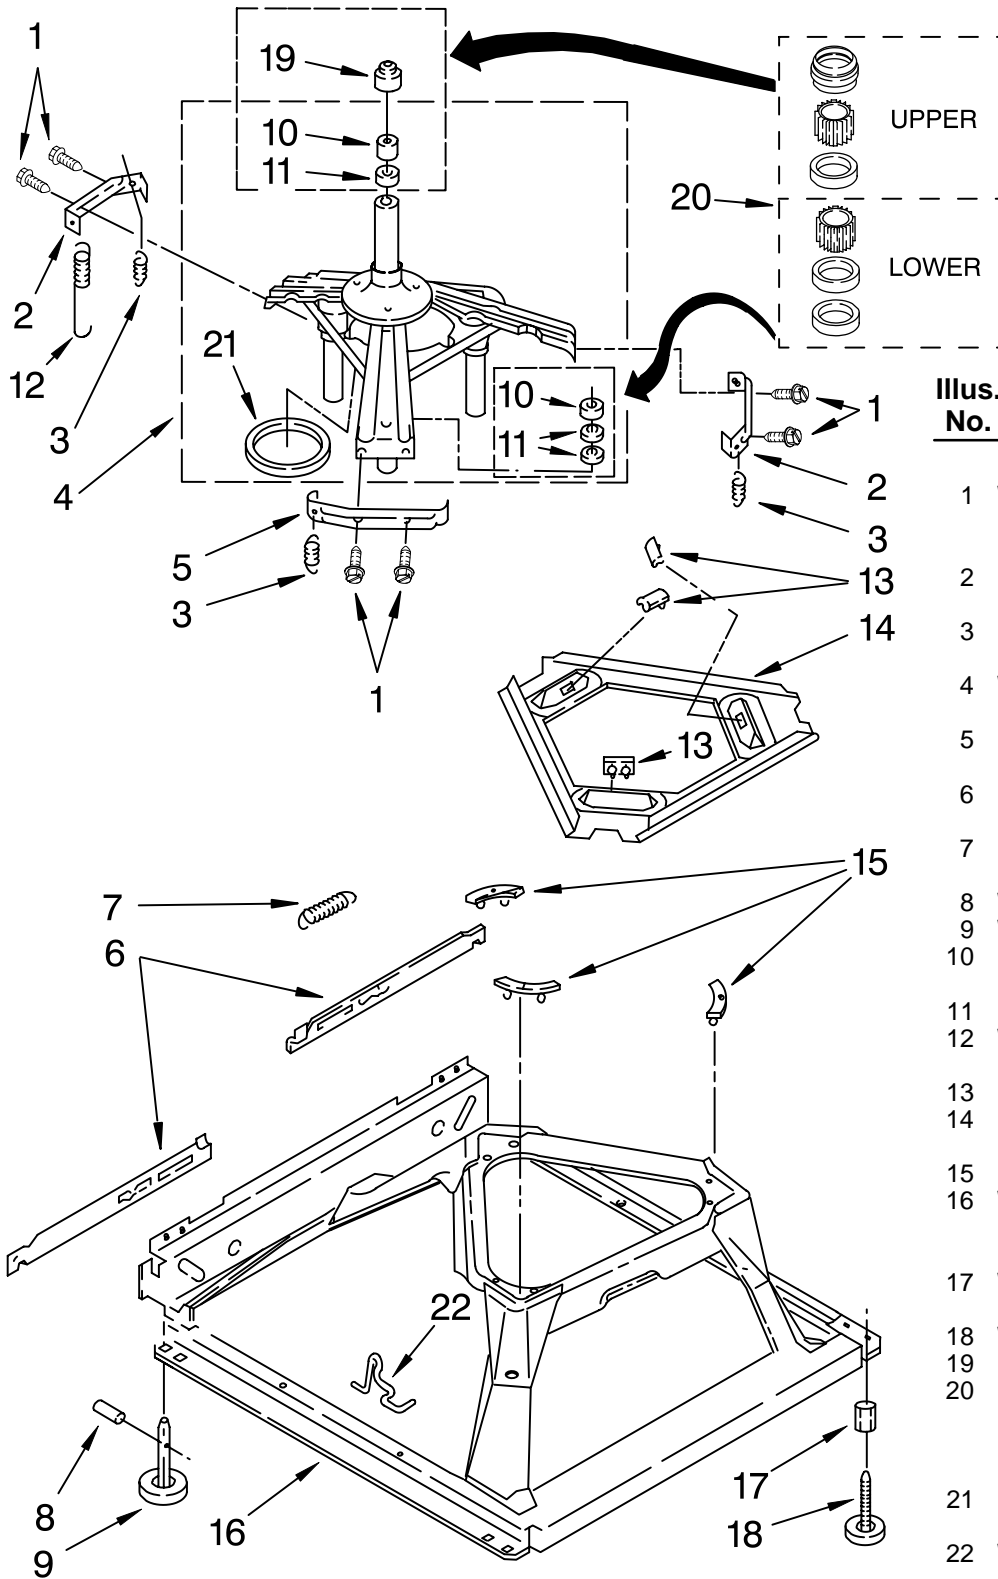

MACHINE BASE PARTS

For Model: 3RLSQ8033SW2
(White/Grey)

Illus. No.	Part No.	DESCRIPTION
1	W10080750	Screw, Bracket Mounting (10-32 x 5/8)
2	64067	Bracket, Spring Outer (2)
3	63907	Spring Suspension,(3)
4	W10117005	Support & Brake, Tub
5	64065	Bracket, Spring Outer (L.F.)
6	63466	Link, Leveling Mechanism (2)
7	62597	Spring, Leveling Mechanism
8	W10080920	Pin, Knurled (2)
9	W10083250	Foot, Rear (2)
10	8546455	Bearing, Centerpost (2)
11	357409	Seal, Centerpost (3)
12	W10250667	Spring, Counterweight
13	62568	Pad, Plate
14	3946509	Plate, Suspension (Includes Item 13)
15	3363660	Pad, Base
16	W10116943	Base Assembly (Includes Items 6, 7, 8, 9, 15 & 22)
17	W10080250	Nut, Lock (2) (3/8-16)
18	W10080910	Foot, Front (2)
19	8577376	Seal, Centerpost
20	285203	Centerpost Bearing Kit (Includes Items 10, 11 & 19)
21	63134	Ring, Sound Deadening
22	W10145155	Retainer, Suspension Spring

FOR ORDERING INFORMATION REFER TO PARTS PRICE LIST