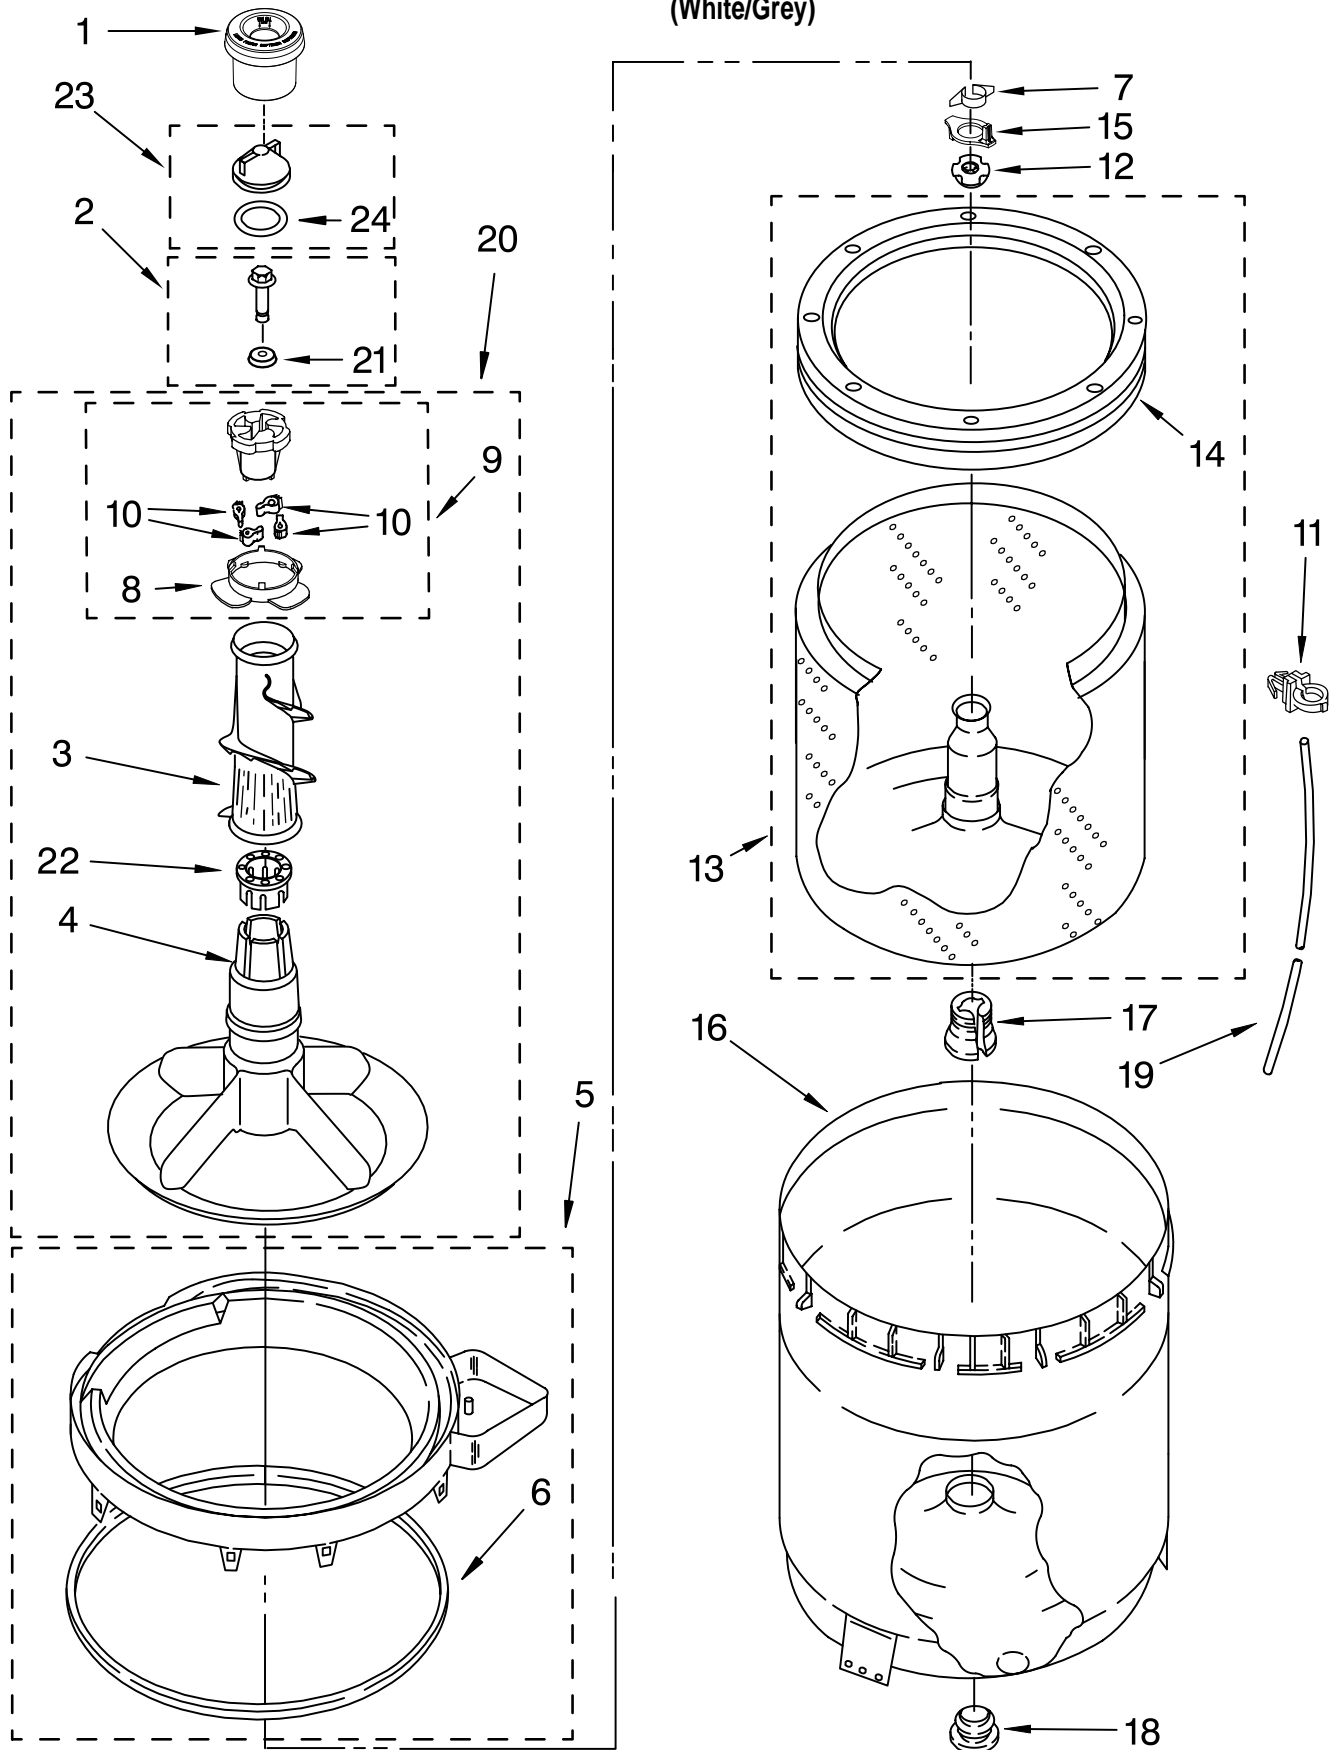

AGITATOR, BASKET AND TUB PARTS

For Model: 3RLSQ8033SW2
(White/Grey)

FOR ORDERING INFORMATION REFER TO PARTS PRICE LIST

AGITATOR, BASKET AND TUB PARTS

For Model: 3RLSQ8033SW2
(White/Grey)

Illus. No.	Part No.	DESCRIPTION
1	8575076	Dispenser
2	W10003790	Screw & Washer (5/16-24 x 1)
3	3363003	Clothes Mover
4	3951632	Agitator
5	8528150	Tub Ring & Gasket
6	3976308	Gasket, Tub Ring
7	3354845	Clip, Agitator
8	3952374	Bearing, Driven Cam
9	3951682	Cam, Driven
10	3366877	Dog, Agitator Clutch (4)
11	2219077	Clip, Pressure Switch Hose
12	21366	Nut, Spanner
13	8526017	Basket & Balance Ring
14	387240	Balance Ring
15	8543666	Washer, Agitator
16	W10135425	Tub
17	389140	Block, Basket Drive
18	383727	Gasket, Centerpost
19	3347780	Hose, Pressure Switch
20	3951744	Agitator (Complete)
21	3949550	Washer
22	3951608	Spacer, Thrust
23	3354733	Cap, Barrier
24	W10072840	Seal, Inner Cap

FOR ORDERING INFORMATION REFER TO PARTS PRICE LIST