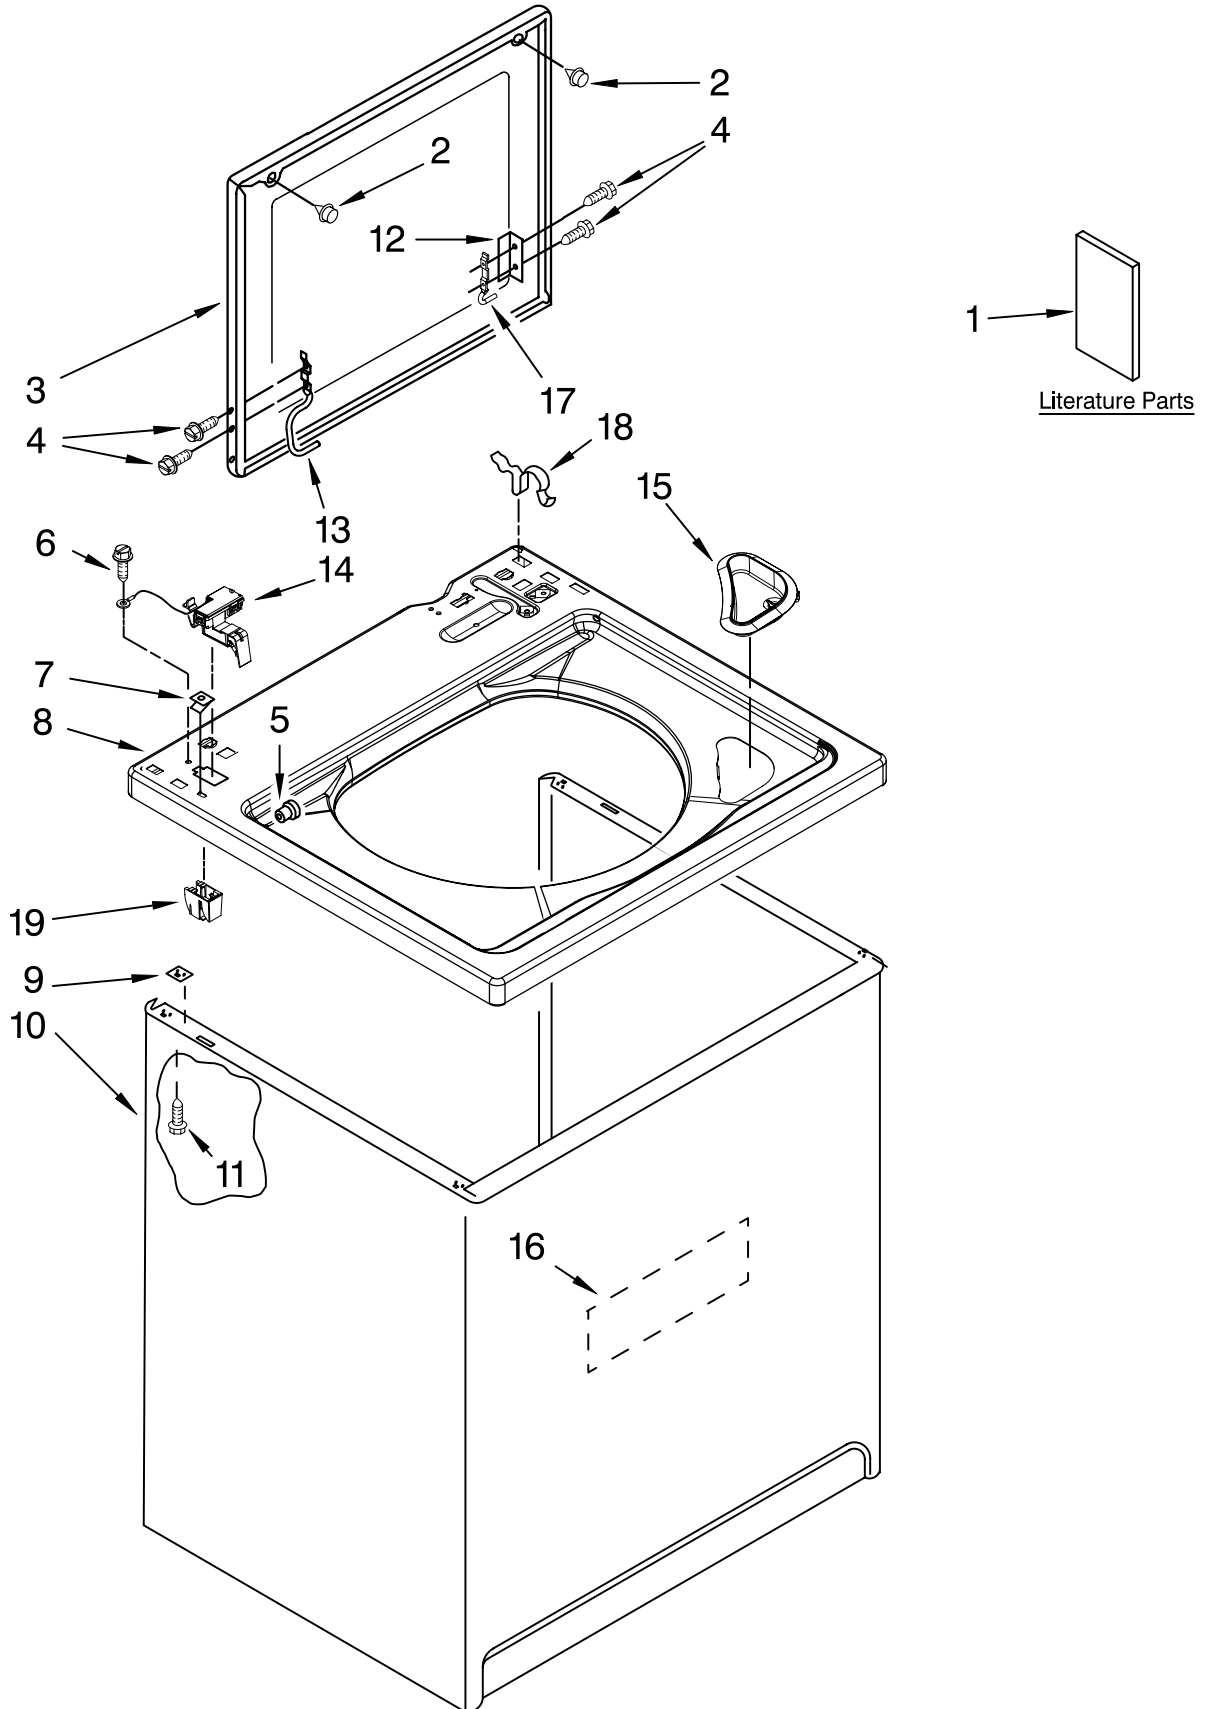

TOP AND CABINET PARTS

For Model: 3RLSQ8033SW2
(White/Grey)

AUTOMATIC
WASHER

FOR ORDERING INFORMATION REFER TO PARTS PRICE LIST

TOP AND CABINET PARTS

For Model: 3RLSQ8033SW2
(White/Grey)

Illus. No.	Part No.	DESCRIPTION
1		Literature Parts
	W10131577	Installation Instructions
	W10131573	Use & Care Guide
	W10215726	Wiring Diagram
	W10131548	Installation & User Guide
2	9724509	Bumper, Lid (2)
3	W10171315	Lid
4	W10119828	Screw, Lid Hinge Mounting (4)
5	8319539	Bearing, Lid Hinge (2)
6	W10080580	Screw, Ground
7	357213	Nut, Push-In (2)
8	W10194871	Top
9	62750	Spacer, Cabinet To Top (4)
10	63424	Cabinet
11	3390631	Screw, 10-16 x 3/8 (4)
12	21097	Pad, Lid Hinge
13	W10225136	Hinge, Lid (L.H.)
14	W10237162	Switch, Lid
15	W10192089	Dispenser, Bleach
16	W10177046	Cabinet-Damper, Sound
17	91770	Hinge, Lid (R.H.)
18	62780	Clip, Top & Cabinet & Rear Panel (2)
19	W10180691	Shield, Lid Switch