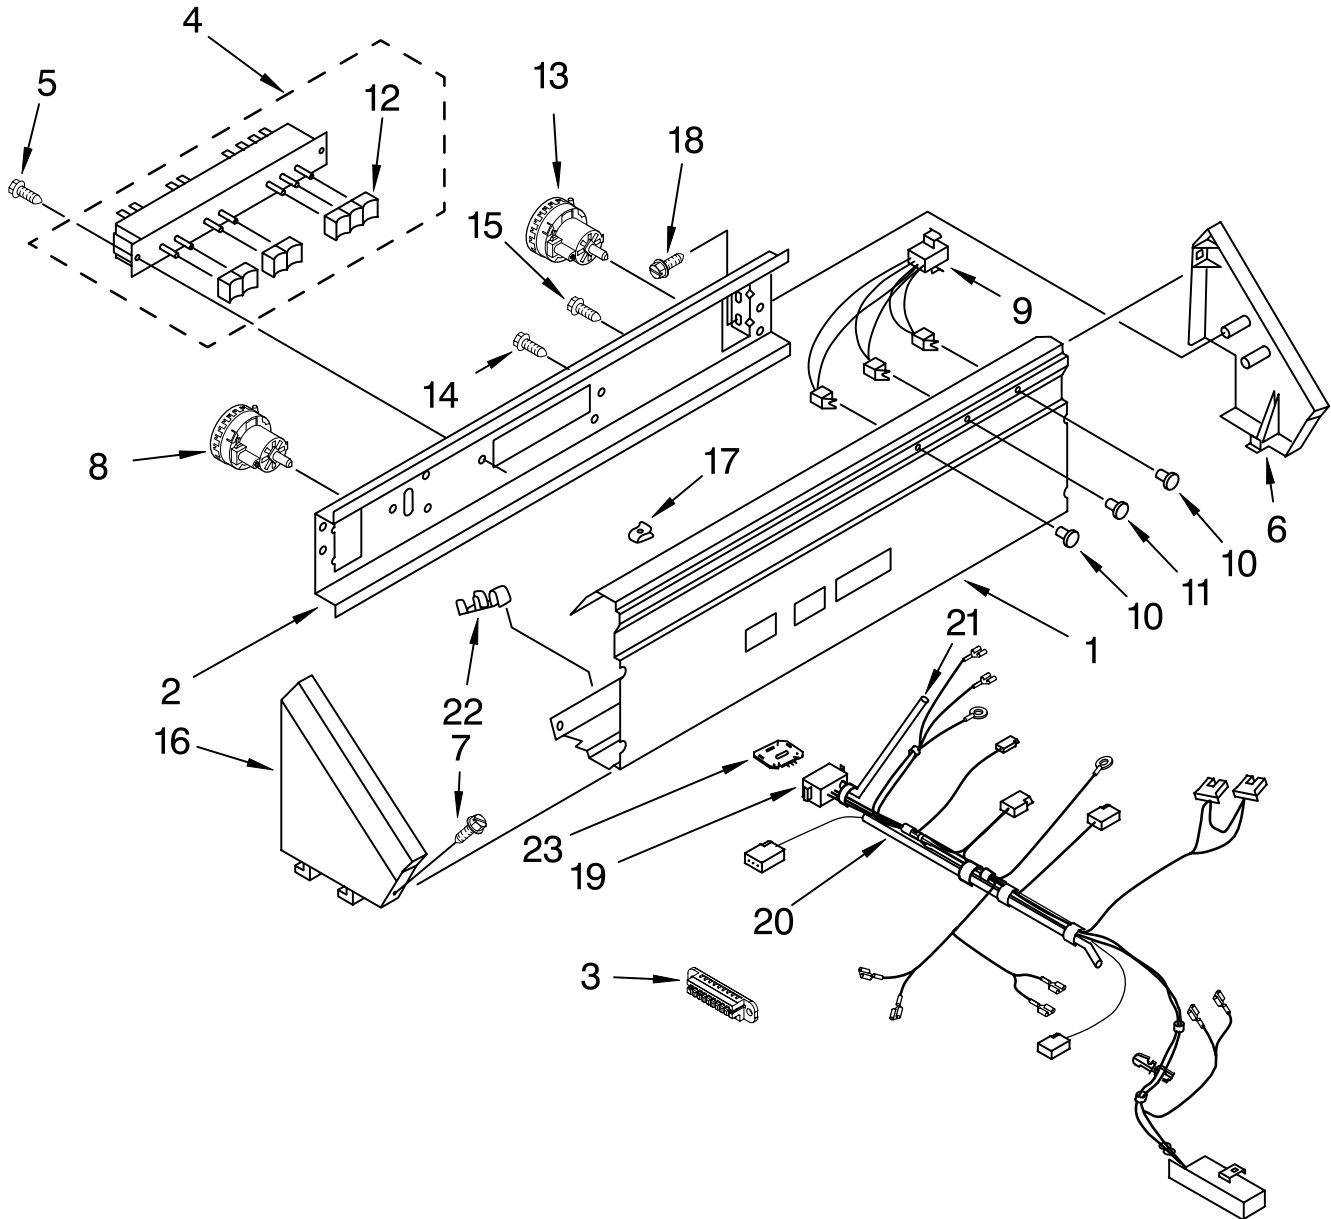

TOP AND CABINET PARTS

For Model: CAM2752TQ0
(White)

FOR ORDERING INFORMATION REFER TO PARTS PRICE LIST

TOP AND CABINET PARTS

For Model: CAM2752TQ0
(White)

Illus. No.	Part No.	DESCRIPTION
1		Literature Parts
	8316532	Instructions, Coin Kit
	W10112082	Wiring Diagram
	W10114741	Energy Guide
	W10114744	Repair Parts List
2	8524688	Top
3	3353950	Spacer, Cabinet To Top (4)
4	3351614	Screw, Ground
5	3358500	Panel, Front
6	62780	Clip, Top & Cabinet & Rear Panel (2)
7	358473	Nut, Push-In (2)
8	3400611	Screw, Lid Switch
9	3953152	Shield, Pressure Switch
10	3353948	Bracket, Lock
11	8054980	Switch, Lid
12	63554	Rivet (2)
13	355274	Screw, Lid Hinge Mounting (4)
14	21097	Pad, Lid Hinge (2)
15	8524784	Hinge, Lid (L.H.)
16	54583	Hinge, Lid (R.H.)
17	19119	Bumper, Lid Hinge
18	21258	Bearing, Lid Hinge (2)
19	8316257	Lid
20	387371	Plug Lock
21	3353812	Locator (4)
22	356908	Bumper, Lid
23	718258	Screw (4)
24	W10004930	Clip, U-Bend (2)
25	3353993	Screw (2)
26	356907	Rivet, Plastic
27	3393258	Screw, Panel Mtg. (2)
28	3976380	Side Panel (RH)
29	3976382	Side Panel (LH)
30	3353949	Pin, Locator (2)
31	18776	Lock (2)
32	90406	Cage Nut

FOR ORDERING INFORMATION REFER TO PARTS PRICE LIST

CONTROL PANEL PARTS

For Model: CAM2752TQ0
(White)

Illus. No.	Part No.	DESCRIPTION
1	8577883	Panel, Console
2	3978858	Bracket, Control
3	3349494	Connector, ATC
4	8577359	Switch, Cycle Selector (Includes Item 12)
5	3390646	Screw, 8-18 X 5/16
6	3949740	End Cap (R.H.)
7	8281182	Screw (2)
8	8573825	Pressure Switch, High Water Level (Includes "T" Fitting-Not Shown)
9	3352457	Lights, Indicator