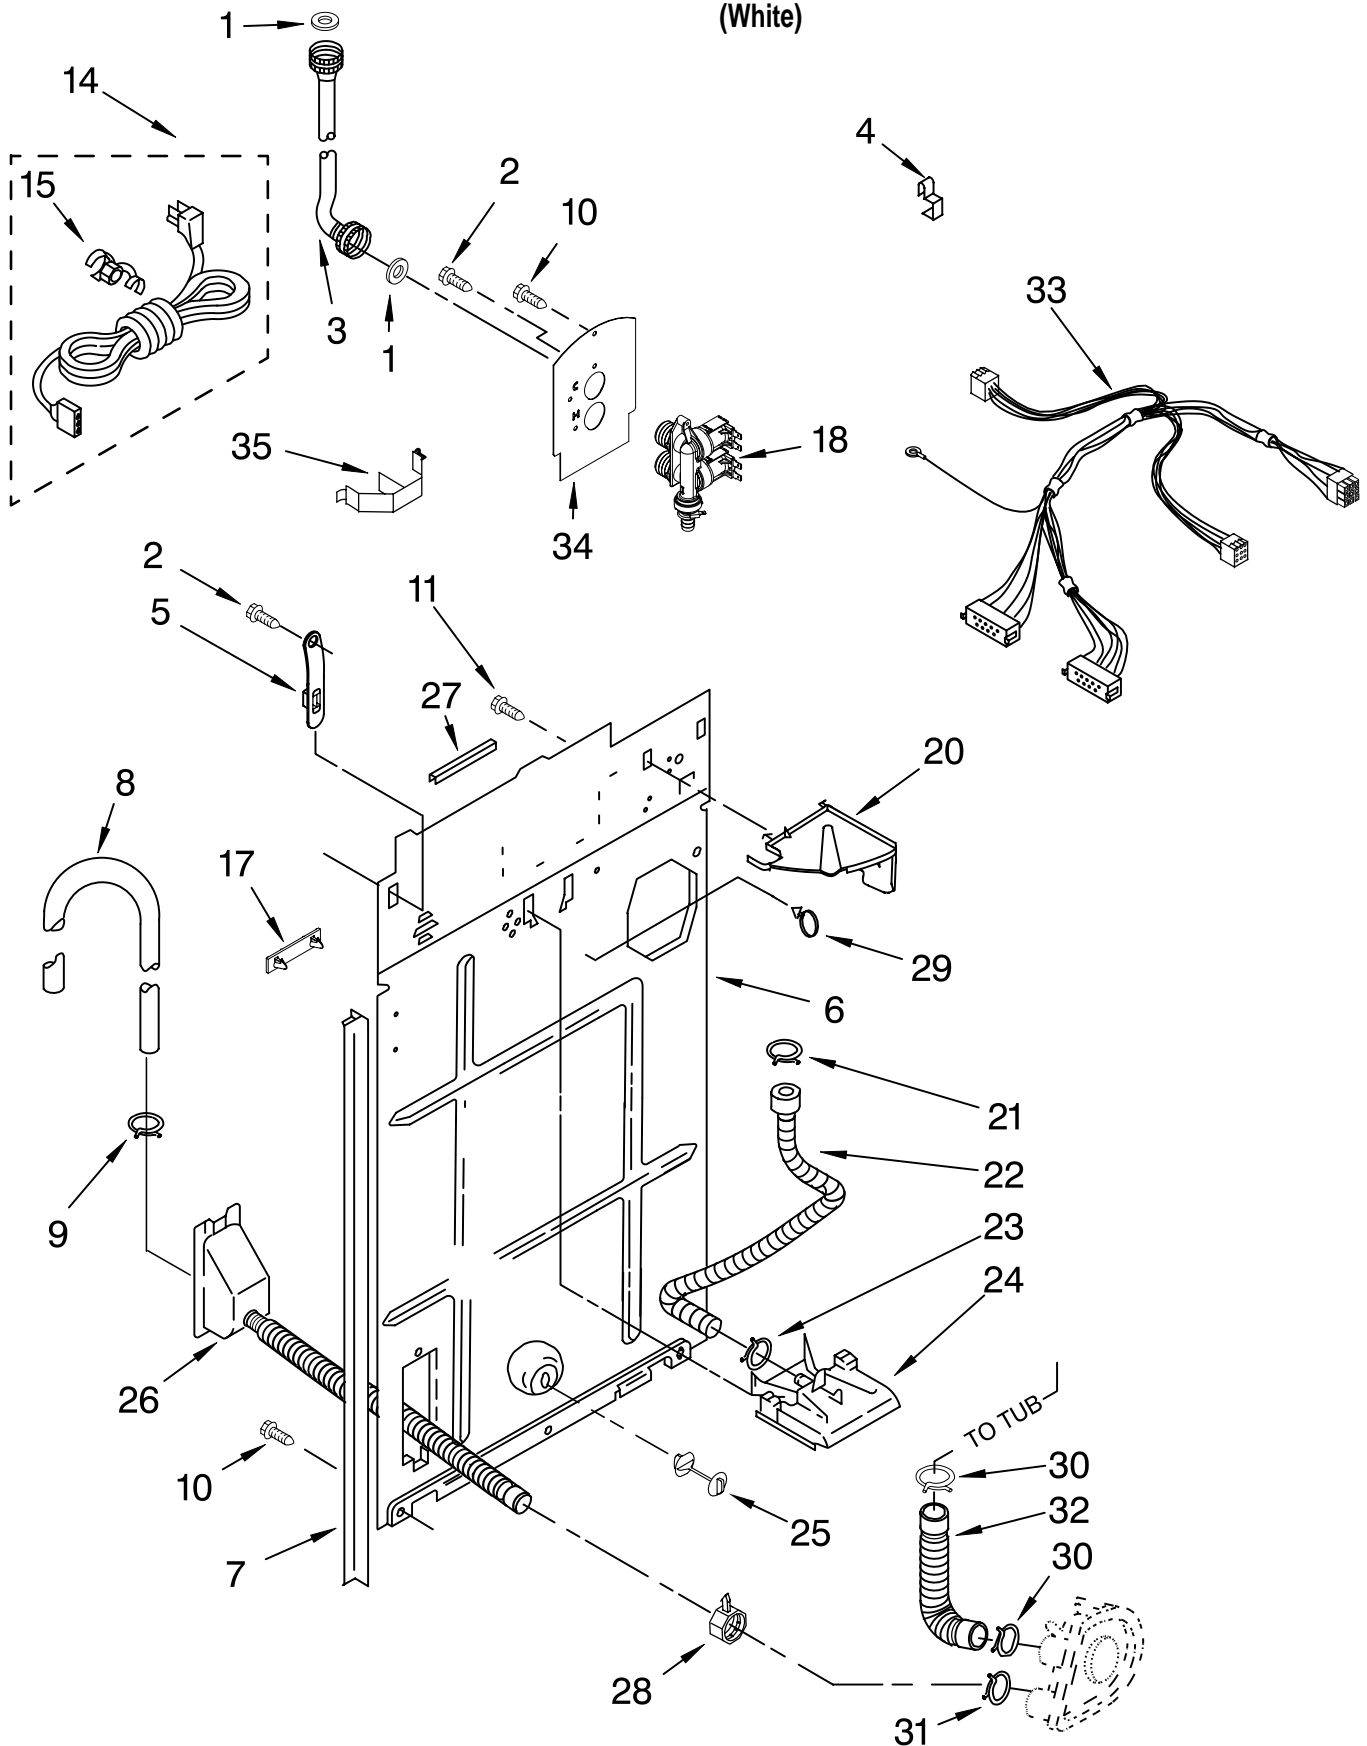

REAR PANEL PARTS

For Model: CAM2752TQ0
(White)

FOR ORDERING INFORMATION REFER TO PARTS PRICE LIST

REAR PANEL PARTS

For Model: CAM2752TQ0
(White)

Illus. No.	Part No.	DESCRIPTION	Illus. No.	Part No.	DESCRIPTION	Illus. No.	Part No.	DESCRIPTION
1	3976300	Washer, Water Inlet Hose (4) (1-1/16 x 5/8)	9	371507	Clamp, Hose	27	W10096784	Edge Protector
2	9740848	Screw, 8-18 x 1/2	10	62863	Screw, 10-16 x 3/8	28	3976395	Restraint, Hose
3		Hose, Water Inlet	11	3351614	Screw, 10-24 X 3/8	29	8559320	Restraint, Hose
	3949380	Blue Coupler	14	3976231	Cord, Power	30	3363366	Clamp, Hose
	3949381	Red Coupler	15	3952821	Strain Relief, Power Cord To Rear Panel	31	3366912	Clamp, Hose
4	8282518	Clip, Harness	17	389379	Retainer (2) Side/Feature Panel	32	3951449	Hose, Pump To Tub (Includes Item 30)
5	8568314	Strap, Console (2)	18	3979347	Valve, Water Inlet & Thermistor Assy.	33	W10114215	Harness, Timer
6	8541649	Panel, Rear (Includes Items 5, 15 & 35)	20	8539874	Shield, Suds	34	8541624	Plate, Mixing Valve
7	3354204	Pad, Rear Panel (2)	21	301958	Clamp, Hose	35	8055003	Clip, Harness & Pressure Hose
8	96743	Hose, Drain (4')	22	8317974	Hose, Vacuum Break	FOLLOWING PARTS NOT ILLUSTRATED		
	661577	Hose, Drain (9'- 9") (Not Included)	23	370450	Clamp, Hose	3954579 Miscellaneous Parts Bag		
	3357090	Extension, Drain Hose (21 Inches) (Not Included)	24	387606	Break, Vacuum			
			25	8519200	Support, Rear Panel			
			26	8317940	Drain Hose Assembly (Includes Item 28)			

FOR ORDERING INFORMATION REFER TO PARTS PRICE LIST