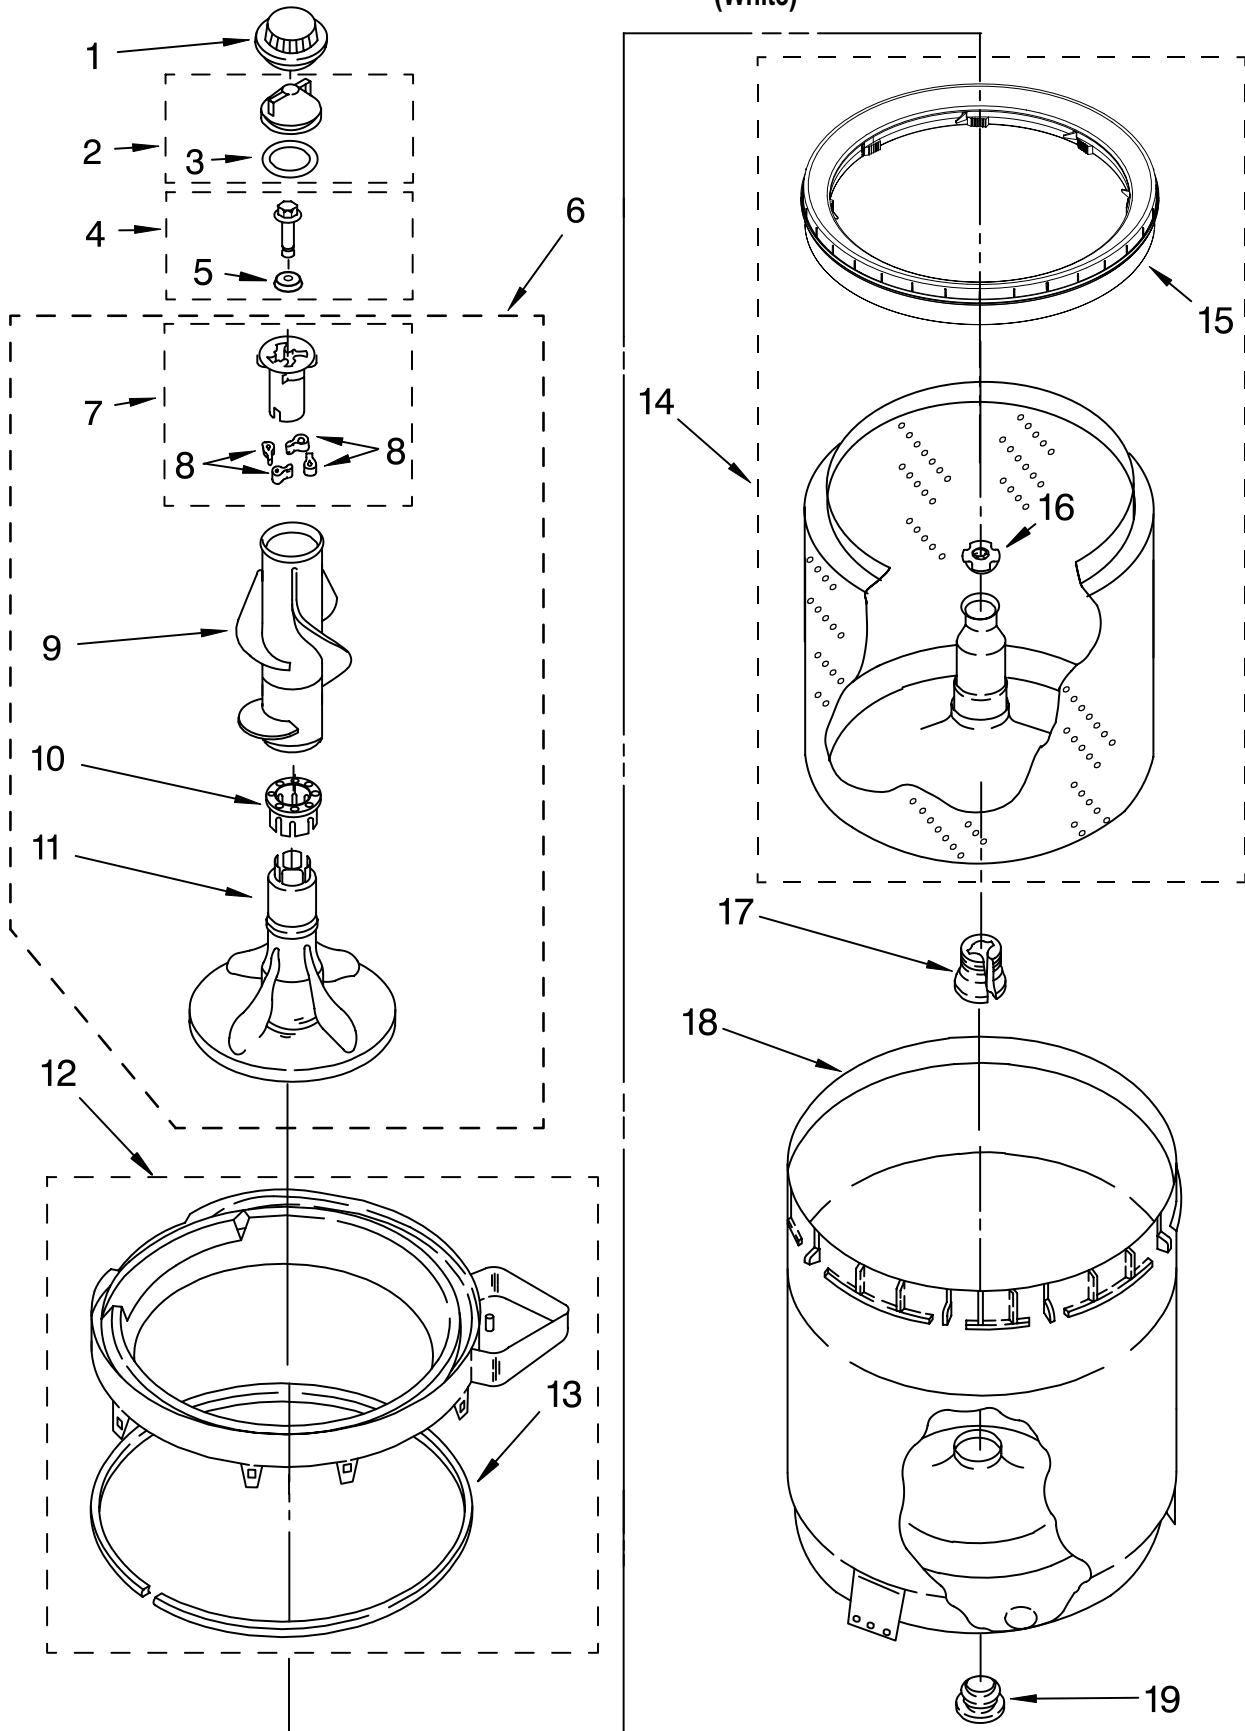

AGITATOR, BASKET AND TUB PARTS

For Model: CAM2752TQ0
(White)

FOR ORDERING INFORMATION REFER TO PARTS PRICE LIST

AGITATOR, BASKET AND TUB PARTS

For Model: CAM2752TQ0
(White)

Illus. No.	Part No.	DESCRIPTION
1	3355758	Cap, Agitator
2	387094	Cap, Barrier
3	3348855	Seal, Inner Cap
4	358237	Screw & Washer (5/16-24 X 1)
5	3949550	Washer
6	3349743	Agitator (Complete)
7	3947410	Cam, Driven
8	3366877	Dog, Agitator Clutch (4)
9	3349610	Clothes Mover
10	3351014	Spacer, Thrust
11	3349578	Agitator
12	8528150	Tub Ring & Gasket
13	3976308	Gasket, Tub Ring
14	8526017	Basket & Balance Ring
15	8519788	Balance Ring
16	21366	Nut, Spanner
17	389140	Block, Basket Drive
18	63849	Tub
19	383727	Gasket, Centerpost

FOR ORDERING INFORMATION REFER TO PARTS PRICE LIST