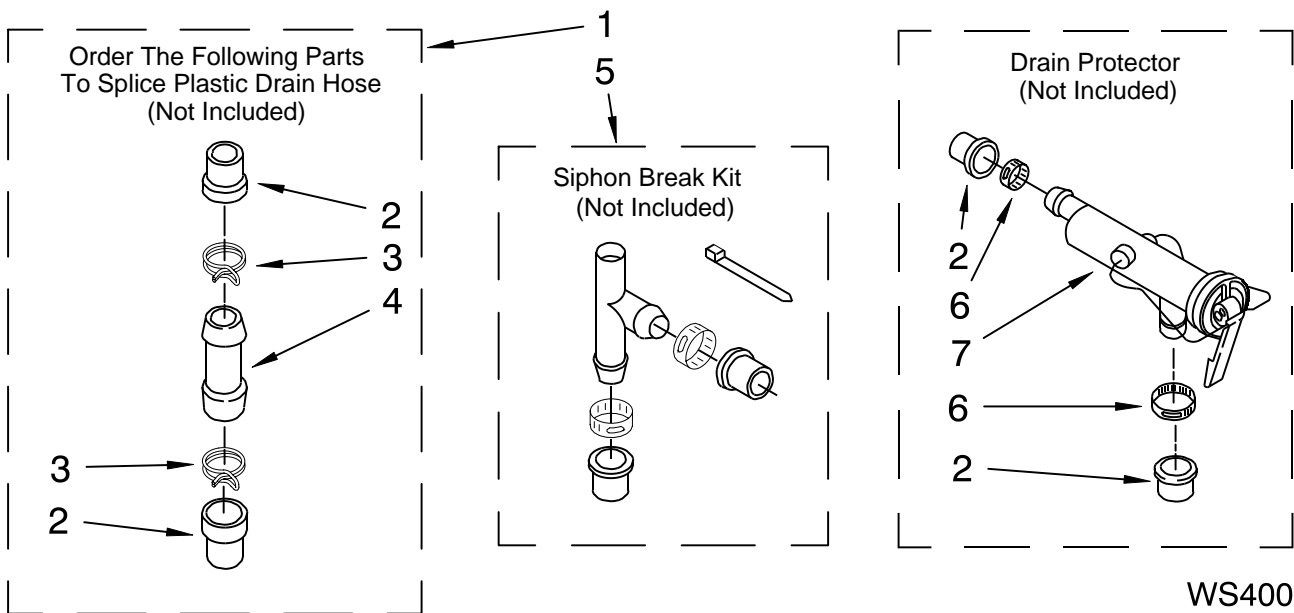

WATER SYSTEM PARTS

For Model: CAM2752TQ0
(White)

Illus. No.	Part No.	DESCRIPTION
1	285442	Connector Kit, Plastic Drain Hose
2	285321	Sleeve Kit, (Contains 2 Sleeves)
3	370447	Clamp, Hose
4	16272	Connector, Straight
5	285320	Siphon Break Kit (Not Included)
6	65349	Clamp, Hose
7	367031	Drain Protector (Not Included)

FOR ORDERING INFORMATION REFER TO PARTS PRICE LIST