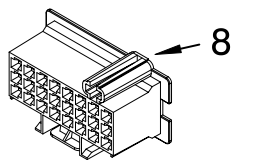

FOR ORDERING INFORMATION REFER TO PARTS PRICE LIST

MACHINE BASE PARTS

For Model: CAM2752TQ0
(White)

FOR ORDERING INFORMATION REFER TO PARTS PRICE LIST

WIRING HARNESS PARTS

For Model: CAM2752TQ0
(White)

WH2J

WIRING HARNESS PARTS

For Model: CAM2752TQ0
(White)

Illus. No.	Part No.	DESCRIPTION	Illus. No.	Part No.	DESCRIPTION	Illus. No.	Part No.	DESCRIPTION
1	3349557	Retainer, Harness	9	62889	Receptacle, Terminal	16	3390423	Block, Disconnect (12-Way)
2	388498	Clip, Harness			(3-Way)	17	3347730	Receptacle (6-Way)
3	3347812	Clip, Harness	10	353424	Plug, Terminal	18	3948617	Connector (T.P.A.) (3-Circuit)
4	3352501	Clip, Harness (Push-In)	11	62505	Block, Disconnect (Motor 2 Speed)	19	3360056	Plug (T.P.A.) (3-Circuit) (Pressure Switch)
5	90016	Clip, Harness (Half-Harness)	12	3347243	Block, Disconnect	20		Block, Connector
6	3390496	Clip, Harness	13	63523	Protector		3354925	Natural
7	389379	Retainer, Harness	14	717252	Connector (2-Way)		3354926	Red
8		Timer, Block Disconnect	15	3352944	Clip, Harness			
	3948614	Natural						
	352089	Black						