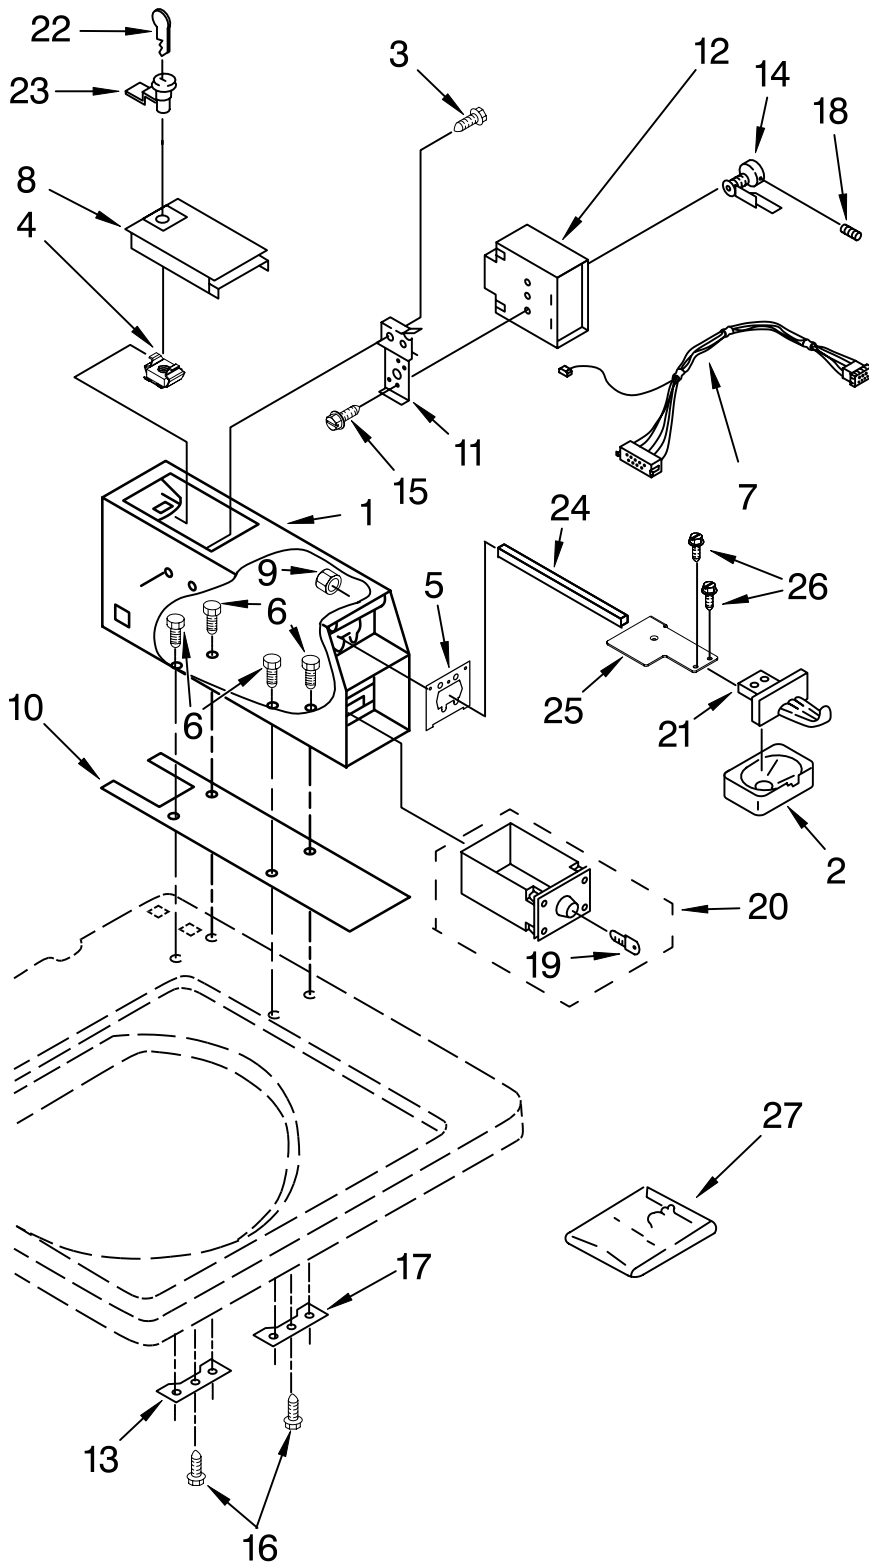

METER CASE PARTS

For Model: CAM2752TQ0
(White)

Illus. No.	Part No.	DESCRIPTION
1	3406994	Meter Case
2	385421	Funnel, Coin
3	339805	Screw, 10-32 X 3/16
4	90406	Nut, Cage
5	3954761	Plate, Adapter (Includes Item 2)
6	3353994	Bolt, Meter Case 5/16-18 x 2.5 (1)
	3349065	5/16-24 x 1 (3)
7	3955640	Wire Harness, Timer
8	3351136	Door, Service
9	3400029	Nut, Adapter Plate (3)
10	3954812	Cushion, Case
11	385575	Bracket, Timer
12	W10112081	Timer, 60 Hz.
13	3353813	Plate, Mounting
14	385571	Clutch, Timer
	354987	E-Ring
15	3400064	Screw, Timer
16	98445	Screw, 10-16 x 3/4
17	3347825	Plate, Mounting
18	98654	Screw, Set (2)
19		Key, Money Box
20	*8316525	Money Box (Includes Item 19)
21	*8316520	Coin Chute
22	*358288	Key, Service Door
23	*8316526	Security Lock & Cam Assembly
24	*8318517	Bolt, Coin Chute Extension
25	*8316522	Extension
26	*3400086	Screw, 10-32 x 3/8
27	*8316524	Kit, Chute Decal

Coin Mechanism Parts May Be Ordered From Whirlpool (*) Or Vendor(s) Listed Below

◆ ESD
270 New Jersey Dr.
Fort Washington, PA
19034

1-800-523-1510

info@esdcoin.com

FOR ORDERING INFORMATION REFER TO PARTS PRICE LIST