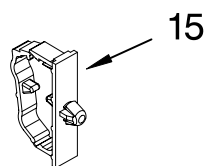

FOR ORDERING INFORMATION REFER TO PARTS PRICE LIST

MACHINE BASE PARTS

For Model: CAM2752TQ0
(White)

FOR ORDERING INFORMATION REFER TO PARTS PRICE LIST

WIRING HARNESS PARTS

For Model: CAM2752TQ0
(White)

WH2J

WIRING HARNESS PARTS

For Model: CAM2752TQ0
(White)

Illus. No.	Part No.	DESCRIPTION	Illus. No.	Part No.	DESCRIPTION	Illus. No.	Part No.	DESCRIPTION
1	3349557	Retainer, Harness	9	62889	Receptacle, Terminal	16	3390423	Block, Disconnect (12-Way)
2	388498	Clip, Harness			(3-Way)	17	3347730	Receptacle (6-Way)
3	3347812	Clip, Harness	10	353424	Plug, Terminal	18	3948617	Connector (T.P.A.) (3-Circuit)
4	3352501	Clip, Harness (Push-In)	11	62505	Block, Disconnect (Motor 2 Speed)	19	3360056	Plug (T.P.A.) (3-Circuit) (Pressure Switch)
5	90016	Clip, Harness (Half-Harness)	12	3347243	Block, Disconnect	20		Block, Connector
6	3390496	Clip, Harness	13	63523	Protector		3354925	Natural
7	389379	Retainer, Harness	14	717252	Connector (2-Way)		3354926	Red
8		Timer, Block Disconnect	15	3352944	Clip, Harness			
	3948614	Natural						
	352089	Black						