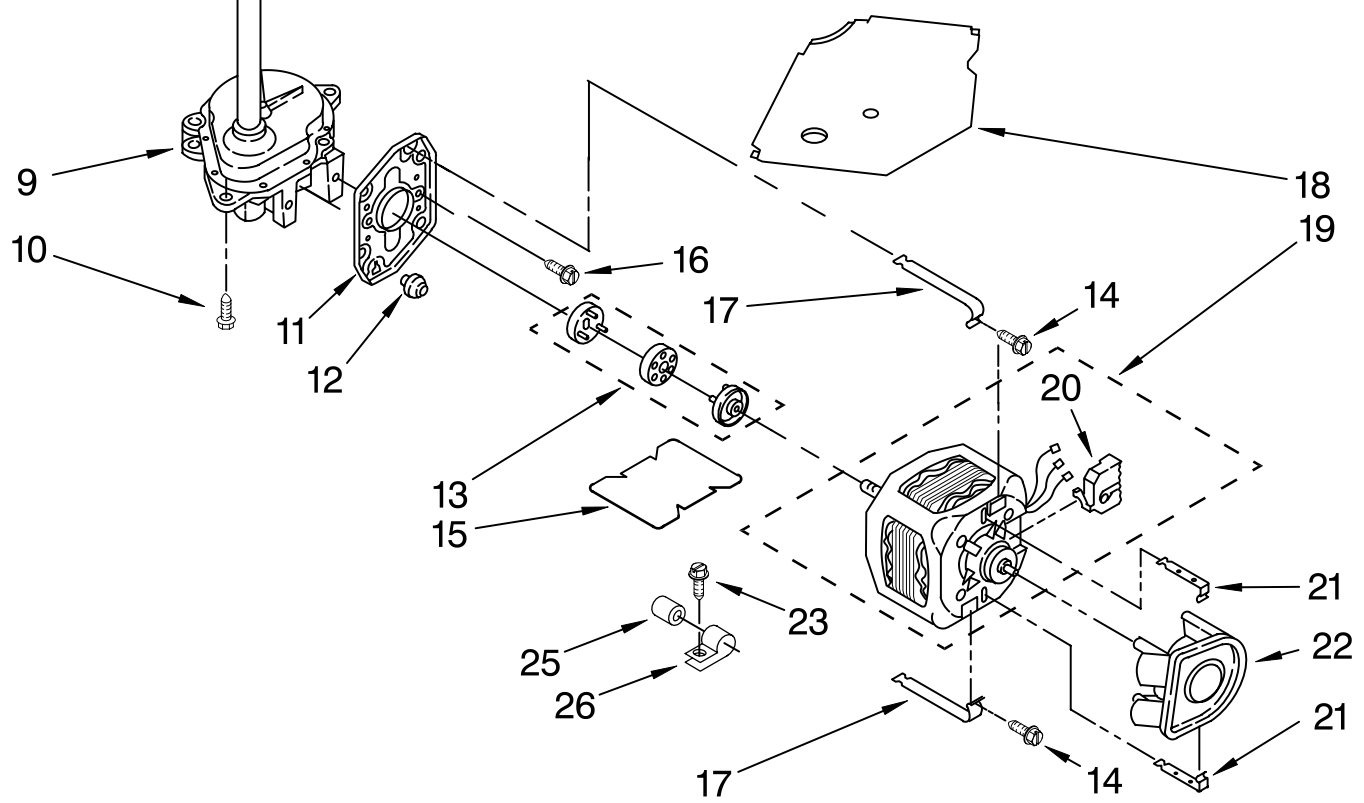

FOR ORDERING INFORMATION REFER TO PARTS PRICE LIST