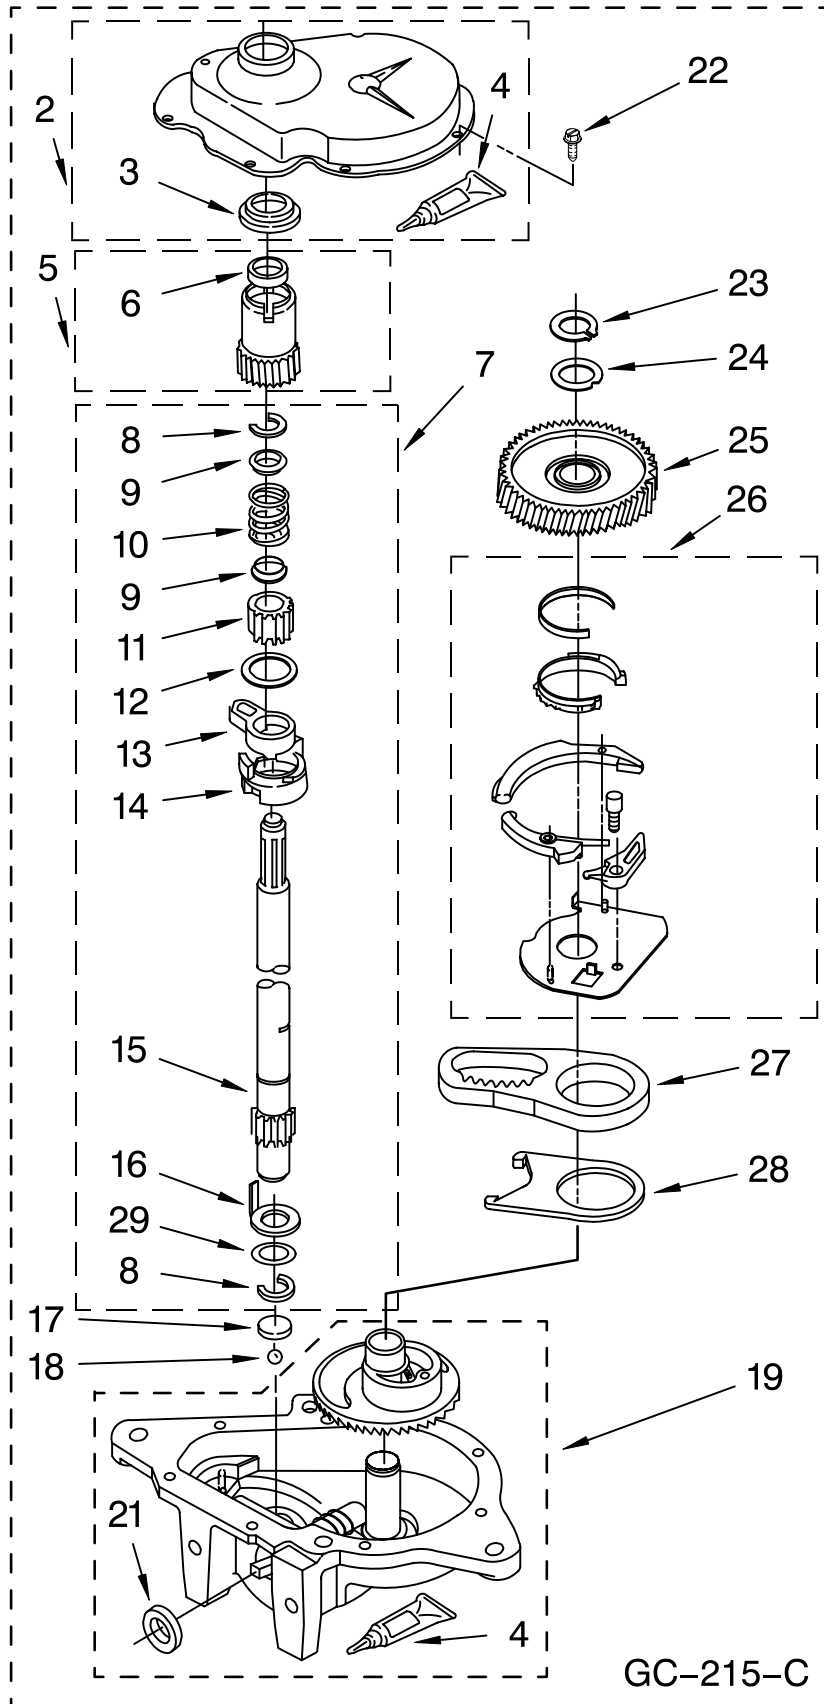

GEARCASE PARTS

For Model: CAM2752TQ0
(White)

Illus. No.	Part No.	DESCRIPTION
1	3360630	Gearcase (Complete)
2	285202	Cover, Gearcase
3	3349985	Seal, Gearcase Cover
4	285195	Sealer, Gasket (.20 Fl. Oz.) (6 ml)
5	63320	Pinion, Spin (Includes Illus. 25)
6	356427	Seal, Spin Pinion
7	389387	Shaft, Agitator (Complete)
8	90369	Ring, Retaining (2)
9	62677	Retainer, Spring
10	62676	Spring, Agitate
11	63273	Gear, Agitate (Includes 15 and 29)
12	62619	Washer, Agitate Gear
13	62580	Cam Follower (Includes 14)
14	62581	Cam, Agitate (Includes 13)
15	285509	Shaft, Agitator (Includes 11 and 29)
16	62618	Washer, Cam Thrust
17	16018	Bearing, Thrust
18	85529	Ball, Bearing
19	389230	Bottom and Pinion, Gearcase
21	285352	Seal, Thrust Plug
22	3351614	Screw, Gearcase Cover, Mounting (8) (10-24 x 3/8)
23	3362552	Ring, Retaining
24	285735	Washer Kit, Thrust
25	62570	Gear, Spin
26	388253	Neutral Assembly
27	3349296	Rack, Connecting
28	62621	Actuator, Shift
29	388815	Washer, Intermediate

GC-215-C

FOR ORDERING INFORMATION REFER TO PARTS PRICE LIST