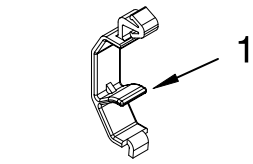

FOR ORDERING INFORMATION REFER TO PARTS PRICE LIST

MACHINE BASE PARTS

For Model: CAM2752TQ0
(White)

FOR ORDERING INFORMATION REFER TO PARTS PRICE LIST

WIRING HARNESS PARTS

For Model: CAM2752TQ0
(White)

WH2J

WIRING HARNESS PARTS

For Model: CAM2752TQ0
(White)

Illus. No.	Part No.	DESCRIPTION	Illus. No.	Part No.	DESCRIPTION	Illus. No.	Part No.	DESCRIPTION
1	3349557	Retainer, Harness	9	62889	Receptacle, Terminal	16	3390423	Block, Disconnect (12-Way)
2	388498	Clip, Harness			(3-Way)	17	3347730	Receptacle (6-Way)
3	3347812	Clip, Harness	10	353424	Plug, Terminal	18	3948617	Connector (T.P.A.) (3-Circuit)
4	3352501	Clip, Harness (Push-In)	11	62505	Block, Disconnect (Motor 2 Speed)	19	3360056	Plug (T.P.A.) (3-Circuit) (Pressure Switch)
5	90016	Clip, Harness (Half-Harness)	12	3347243	Block, Disconnect	20		Block, Connector
6	3390496	Clip, Harness	13	63523	Protector		3354925	Natural
7	389379	Retainer, Harness	14	717252	Connector (2-Way)		3354926	Red
8		Timer, Block Disconnect	15	3352944	Clip, Harness			
	3948614	Natural						
	352089	Black						