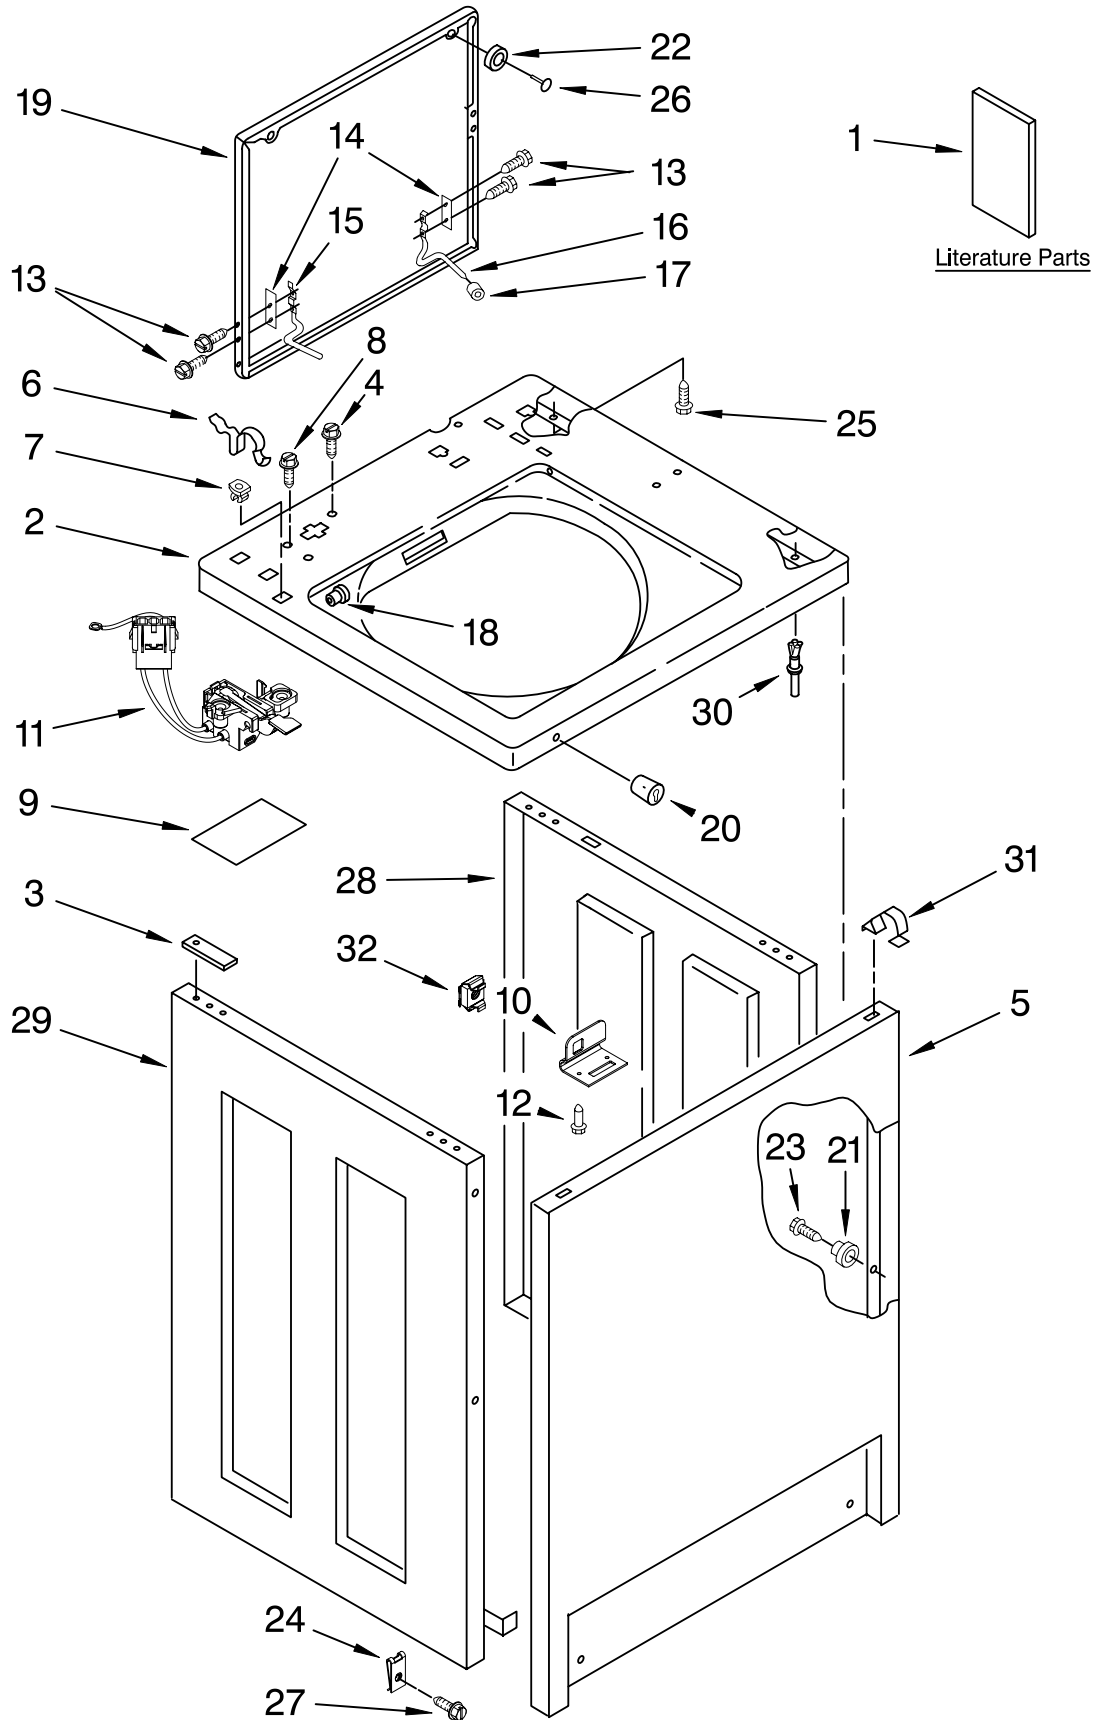

TOP AND CABINET PARTS

For Model: CAM2752TQ0
(White)

FOR ORDERING INFORMATION REFER TO PARTS PRICE LIST

TOP AND CABINET PARTS

For Model: CAM2752TQ0
(White)

Illus. No.	Part No.	DESCRIPTION
1		Literature Parts
	8316532	Instructions, Coin Kit
	W10112082	Wiring Diagram
	W10114741	Energy Guide
	W10114744	Repair Parts List
2	8524688	Top
3	3353950	Spacer, Cabinet To Top (4)
4	3351614	Screw, Ground
5	3358500	Panel, Front
6	62780	Clip, Top & Cabinet & Rear Panel (2)
7	358473	Nut, Push-In (2)
8	3400611	Screw, Lid Switch
9	3953152	Shield, Pressure Switch
10	3353948	Bracket, Lock
11	8054980	Switch, Lid
12	63554	Rivet (2)
13	355274	Screw, Lid Hinge Mounting (4)
14	21097	Pad, Lid Hinge (2)
15	8524784	Hinge, Lid (L.H.)
16	54583	Hinge, Lid (R.H.)
17	19119	Bumper, Lid Hinge
18	21258	Bearing, Lid Hinge (2)
19	8316257	Lid
20	387371	Plug Lock
21	3353812	Locator (4)
22	356908	Bumper, Lid
23	718258	Screw (4)
24	W10004930	Clip, U-Bend (2)
25	3353993	Screw (2)
26	356907	Rivet, Plastic
27	3393258	Screw, Panel Mtg. (2)
28	3976380	Side Panel (RH)
29	3976382	Side Panel (LH)
30	3353949	Pin, Locator (2)
31	18776	Lock (2)
32	90406	Cage Nut

FOR ORDERING INFORMATION REFER TO PARTS PRICE LIST

CONTROL PANEL PARTS

For Model: CAM2752TQ0
(White)

Illus. No.	Part No.	DESCRIPTION
1	8577883	Panel, Console
2	3978858	Bracket, Control
3	3349494	Connector, ATC
4	8577359	Switch, Cycle Selector (Includes Item 12)
5	3390646	Screw, 8-18 X 5/16
6	3949740	End Cap (R.H.)
7	8281182	Screw (2)
8	8573825	Pressure Switch, High Water Level (Includes "T" Fitting-Not Shown)
9	3352457	Lights, Indicator