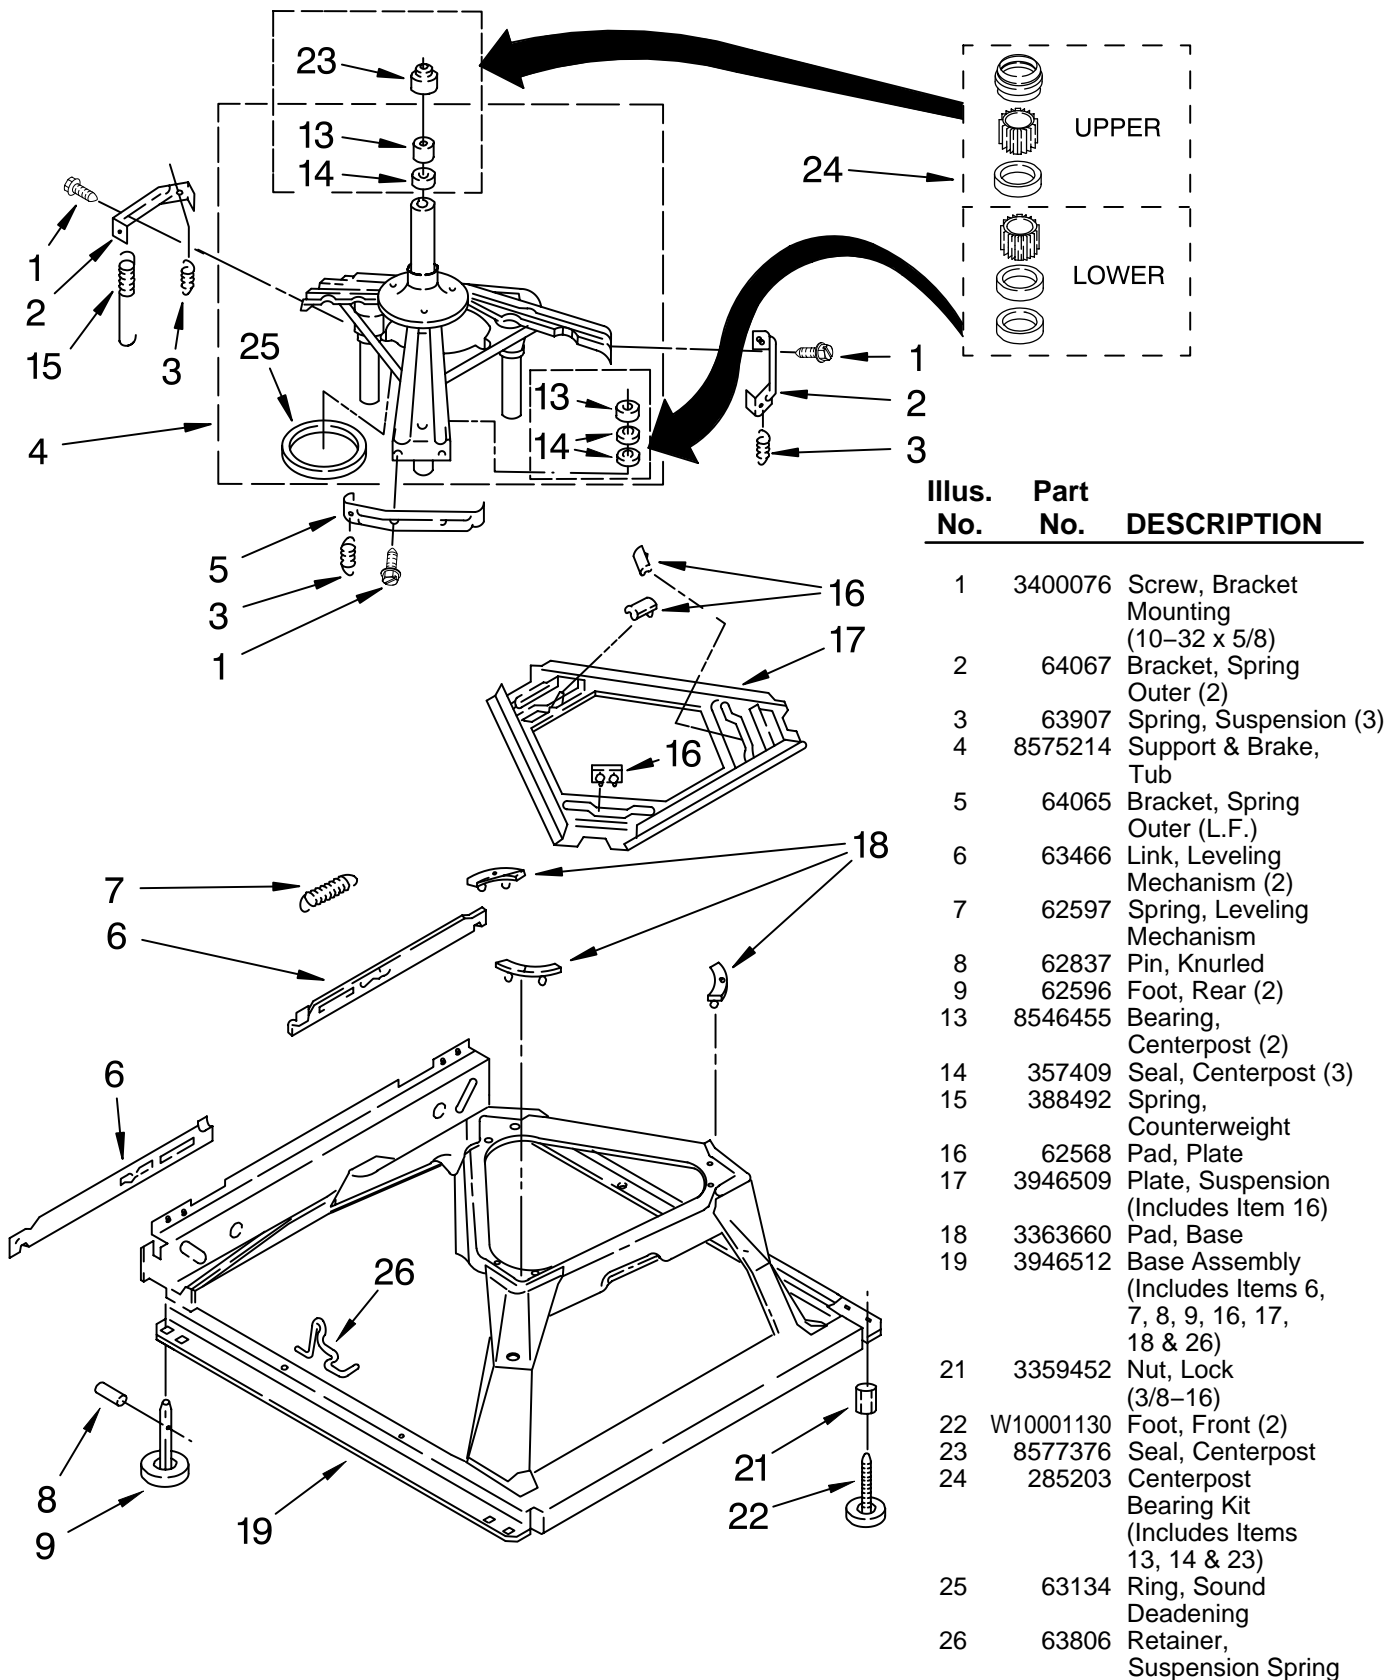

MACHINE BASE PARTS

For Model: CAM2752TQ0
(White)

FOR ORDERING INFORMATION REFER TO PARTS PRICE LIST