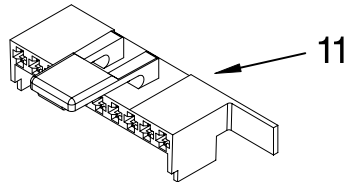

FOR ORDERING INFORMATION REFER TO PARTS PRICE LIST

MACHINE BASE PARTS

For Model: CAM2752TQ0
(White)

FOR ORDERING INFORMATION REFER TO PARTS PRICE LIST

WIRING HARNESS PARTS

For Model: CAM2752TQ0
(White)

WH2J

WIRING HARNESS PARTS

For Model: CAM2752TQ0
(White)

Illus. No.	Part No.	DESCRIPTION	Illus. No.	Part No.	DESCRIPTION	Illus. No.	Part No.	DESCRIPTION
1	3349557	Retainer, Harness	9	62889	Receptacle, Terminal	16	3390423	Block, Disconnect (12-Way)
2	388498	Clip, Harness			(3-Way)	17	3347730	Receptacle (6-Way)
3	3347812	Clip, Harness	10	353424	Plug, Terminal	18	3948617	Connector (T.P.A.) (3-Circuit)
4	3352501	Clip, Harness (Push-In)	11	62505	Block, Disconnect (Motor 2 Speed)	19	3360056	Plug (T.P.A.) (3-Circuit) (Pressure Switch)
5	90016	Clip, Harness (Half-Harness)	12	3347243	Block, Disconnect	20		Block, Connector
6	3390496	Clip, Harness	13	63523	Protector		3354925	Natural
7	389379	Retainer, Harness	14	717252	Connector (2-Way)		3354926	Red
8		Timer, Block Disconnect	15	3352944	Clip, Harness			
	3948614	Natural						
	352089	Black						