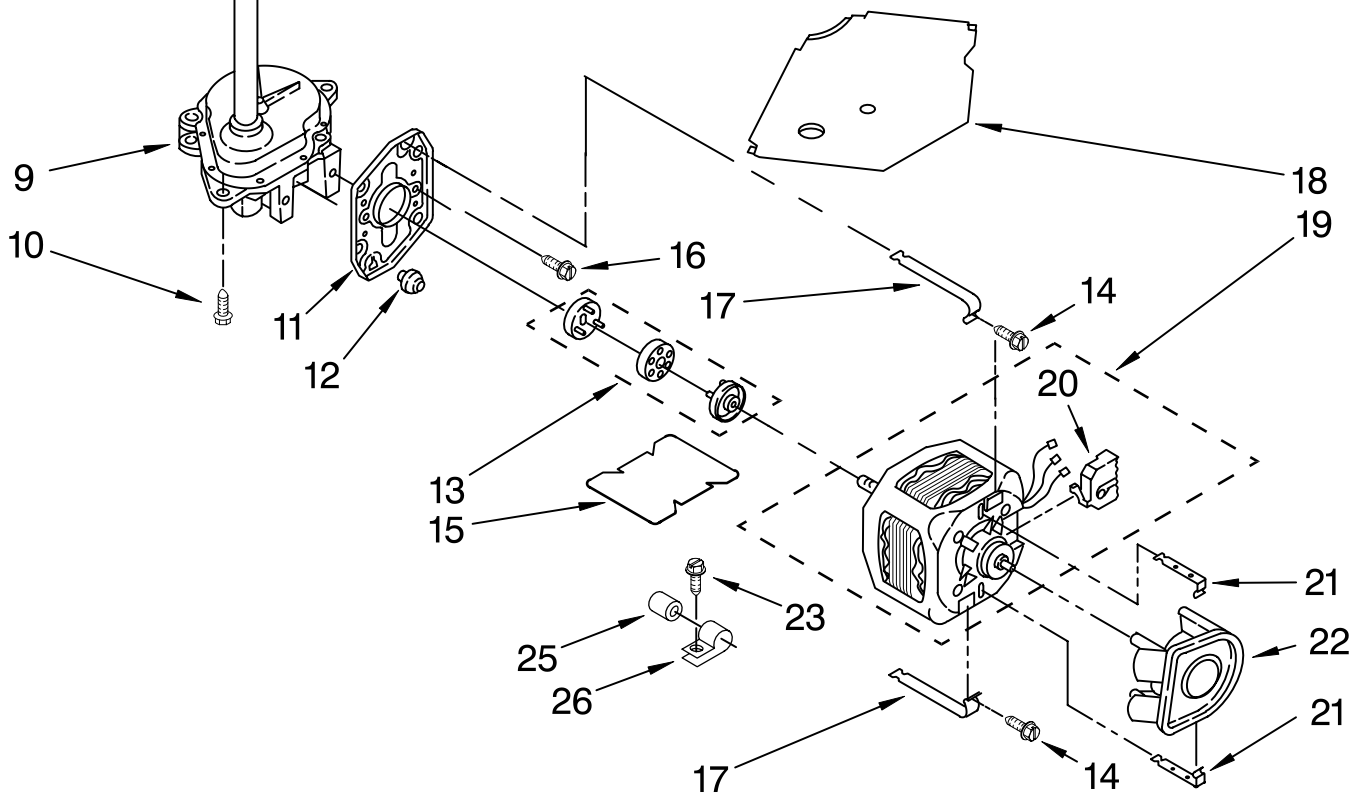

FOR ORDERING INFORMATION REFER TO PARTS PRICE LIST