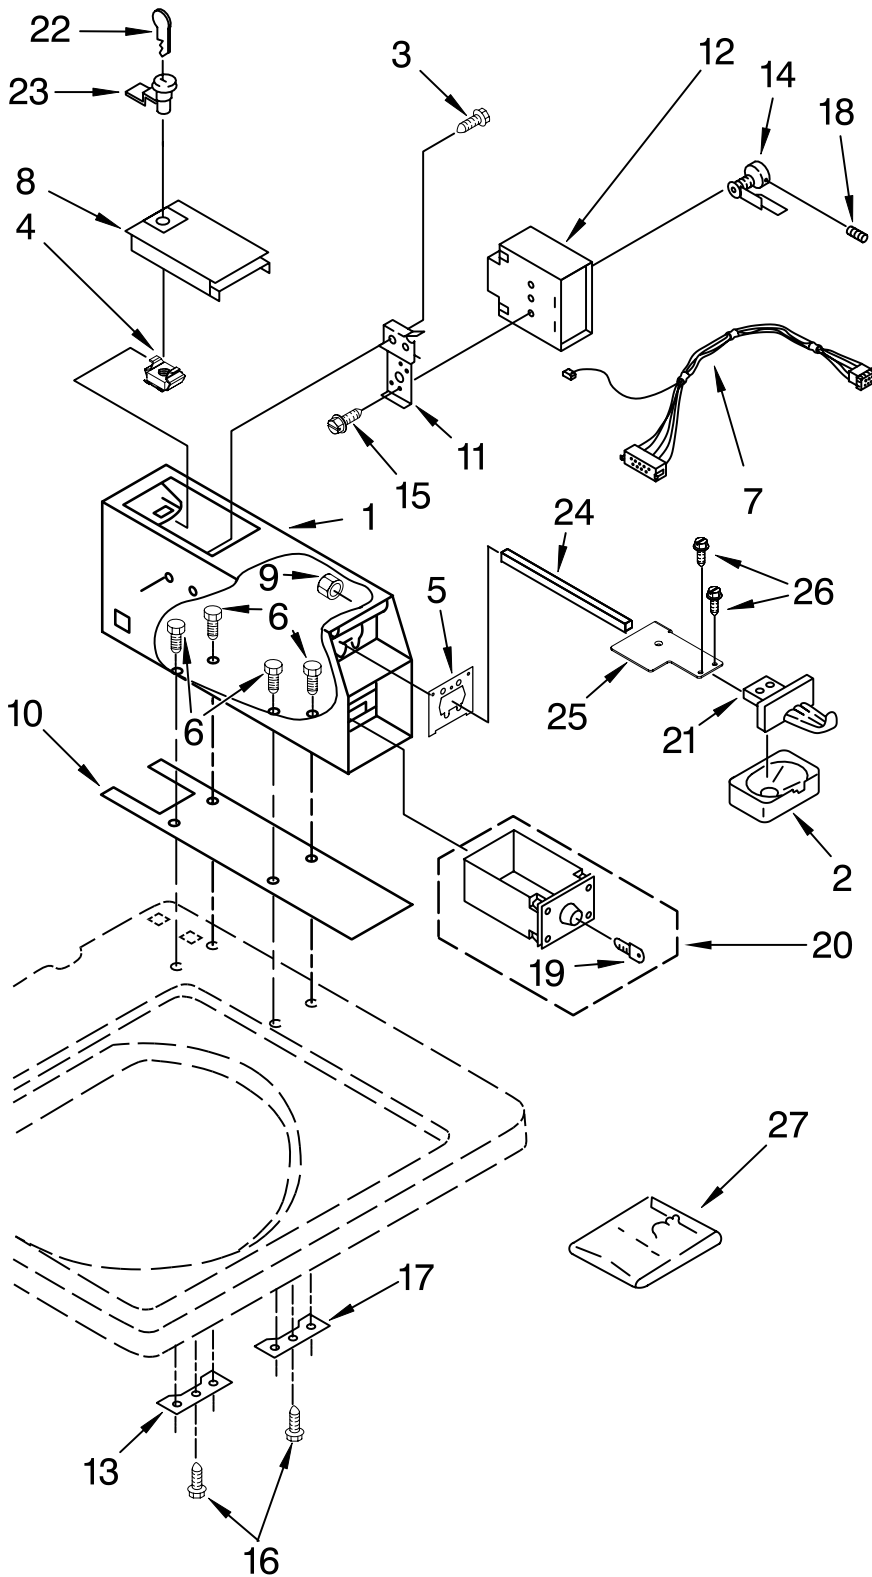

Illus. No.	Part No.	DESCRIPTION
8	8573825	Pressure Switch, High Water Level (Includes "T" Fitting-Not Shown)
9	3352457	Lights, Indicator
10	3348109	Lens, Amber (2)
11	3348110	Lens, Yellow (1)
12	8316433	Pushbutton (7)
13	8524802	Pressure Switch, Low Water Level
14	3400073	Screw, 10-24 x 3/8

FOR ORDERING INFORMATION REFER TO PARTS PRICE LIST

METER CASE PARTS

For Models: CAM2762TQ0, CAM2762TQ2

(White) (White)

Illus. No.	Part No.	DESCRIPTION
1	3406994	Meter Case
2	385421	Funnel, Coin
3	339805	Screw, 10-32 X 3/16
4	90406	Nut, Cage
5	3954761	Plate, Adapter (Includes Item 2)
6	3353994	Bolt, Meter Case 5/16-18 x 2.5 (1)
	3349065	5/16-24 x 1 (3)
7	W10138351	Harness, Timer Wire
8	3351136	Door, Service
9	3400029	Nut, Adapter Plate (3)
10	3954812	Cushion, Case
11	385575	Bracket, Timer
12	W10112081	Timer, 60 Hz.
13	3353813	Plate, Mounting
14	385571	Clutch, Timer
	354987	E-Ring
15	3400064	Screw, Timer
16	98445	Screw, 10-16 x 3/4
17	3347825	Plate, Mounting
18	98654	Screw, Set
Following Parts Supplied on Whirlpool Coin Equipped Models Only.		
19		Key, Money Box
20	*8316525	Money Box (Includes Item 19)
21	*8316520	Coin Chute
22	*358288	Key, Service Door
23	*8316526	Security Lock & Cam Assembly
24	*8318517	Bolt, Coin Chute
25	*8316522	Extension
26	*3400086	Screw, 10-32 x 3/8
27	*8316524	Kit, Chute Decal