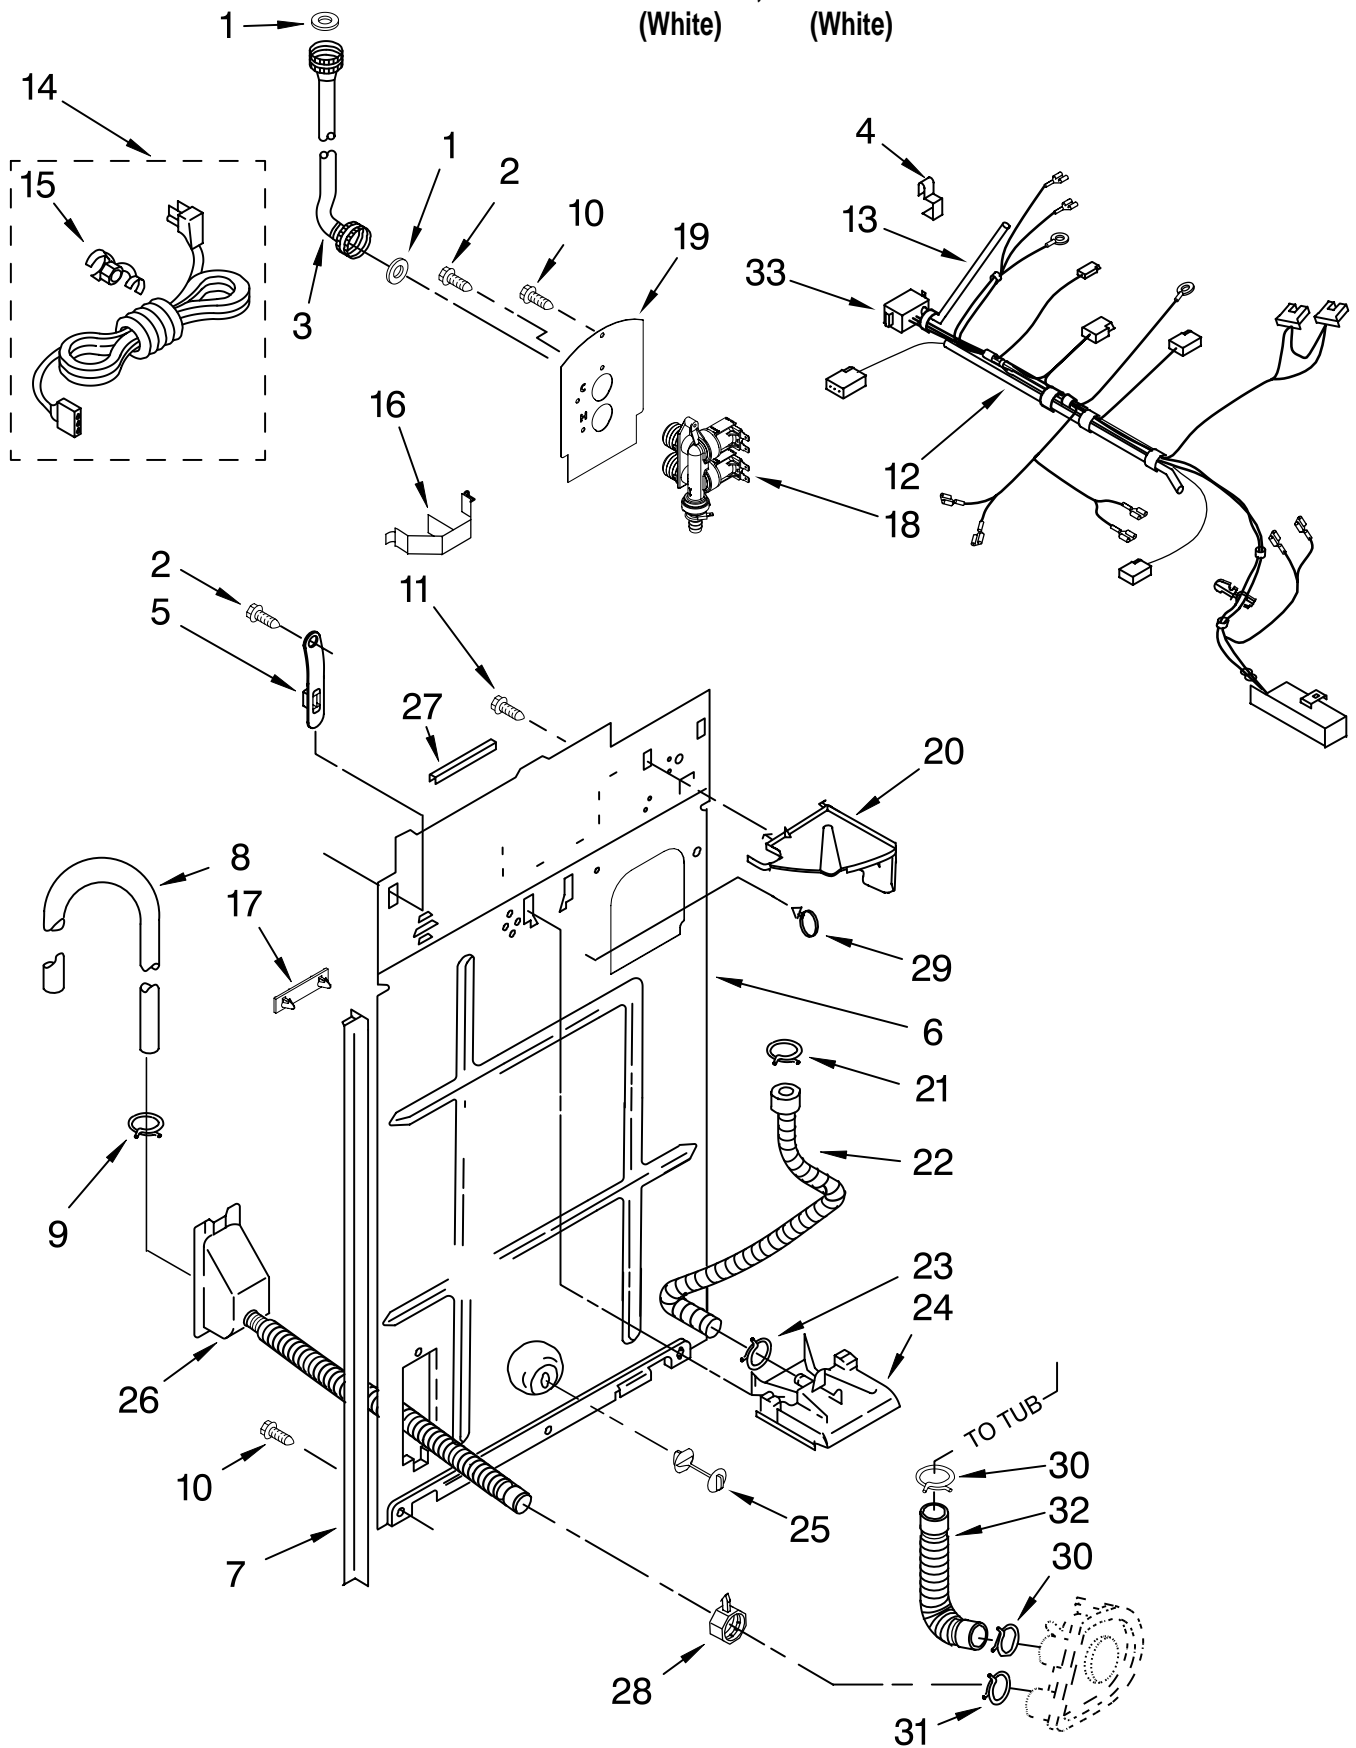

REAR PANEL PARTS

For Models: CAM2762TQ0, CAM2762TQ2

(White)

(White)

FOR ORDERING INFORMATION REFER TO PARTS PRICE LIST

REAR PANEL PARTS

For Models: CAM2762TQ0, CAM2762TQ2

(White) (White)

Illus. No.	Part No.	DESCRIPTION	Illus. No.	Part No.	DESCRIPTION	Illus. No.	Part No.	DESCRIPTION
1	3976300	Washer, Water Inlet Hose (4) (1-1/16 x 5/8)	13	8524791	Hose, Pressure Switch Link	26	8317940	Drain Hose Assembly (Includes Item 28)
2	9740848	Screw, 8-18 x 1/2	14	3976231	Cord, Power	27	W10096784	Edge Protector
3		Hose, Water Inlet	15	3952821	Strain Relief, Power Cord To Rear Panel	28	3976395	Restraint, Hose
	3949380	Blue Coupler	16	8055003	Clip, Harness & Pressure Hose	29	8559320	Restraint, Hose
	3949381	Red Coupler	17	389379	Retainer, (2) Side/Feature Panel	30	3363366	Clamp, Hose
4	8282518	Clip, Harness	18	3979347	Valve, Water Inlet & Thermistor Assy.	31	3366912	Clamp, Hose
5	8568314	Strap, Console (2)	19	8541624	Plate, Mixing Valve	32	3951449	Hose, Pump To Tub (Includes Item 30)
6	8541649	Panel, Rear (Includes Items 5, 15 & 16)	20	8539874	Shield, Suds	33	W10114216	Harness, Wiring (Includes Items 12 & 13) (For Detail See Pages 12 & 13)
7	3354204	Pad, Rear Panel (2)	21	301958	Clamp, Hose	FOLLOWING PARTS NOT ILLUSTRATED		
8	96743	Hose, Drain (4')	22	8317974	Hose, Vacuum Break	3954579		Miscellaneous Parts Bag
9	8317496	Clamp, Hose	23	370450	Clamp, Hose			
10	62863	Screw, 10-16 x 3/8	24	387606	Break, Vacuum			
11	3351614	Screw, 10-24 X 3/8	25	8519200	Support, Rear Panel			
12	8524801	Hose, Pressure Switch To Air Dome						

FOR ORDERING INFORMATION REFER TO PARTS PRICE LIST