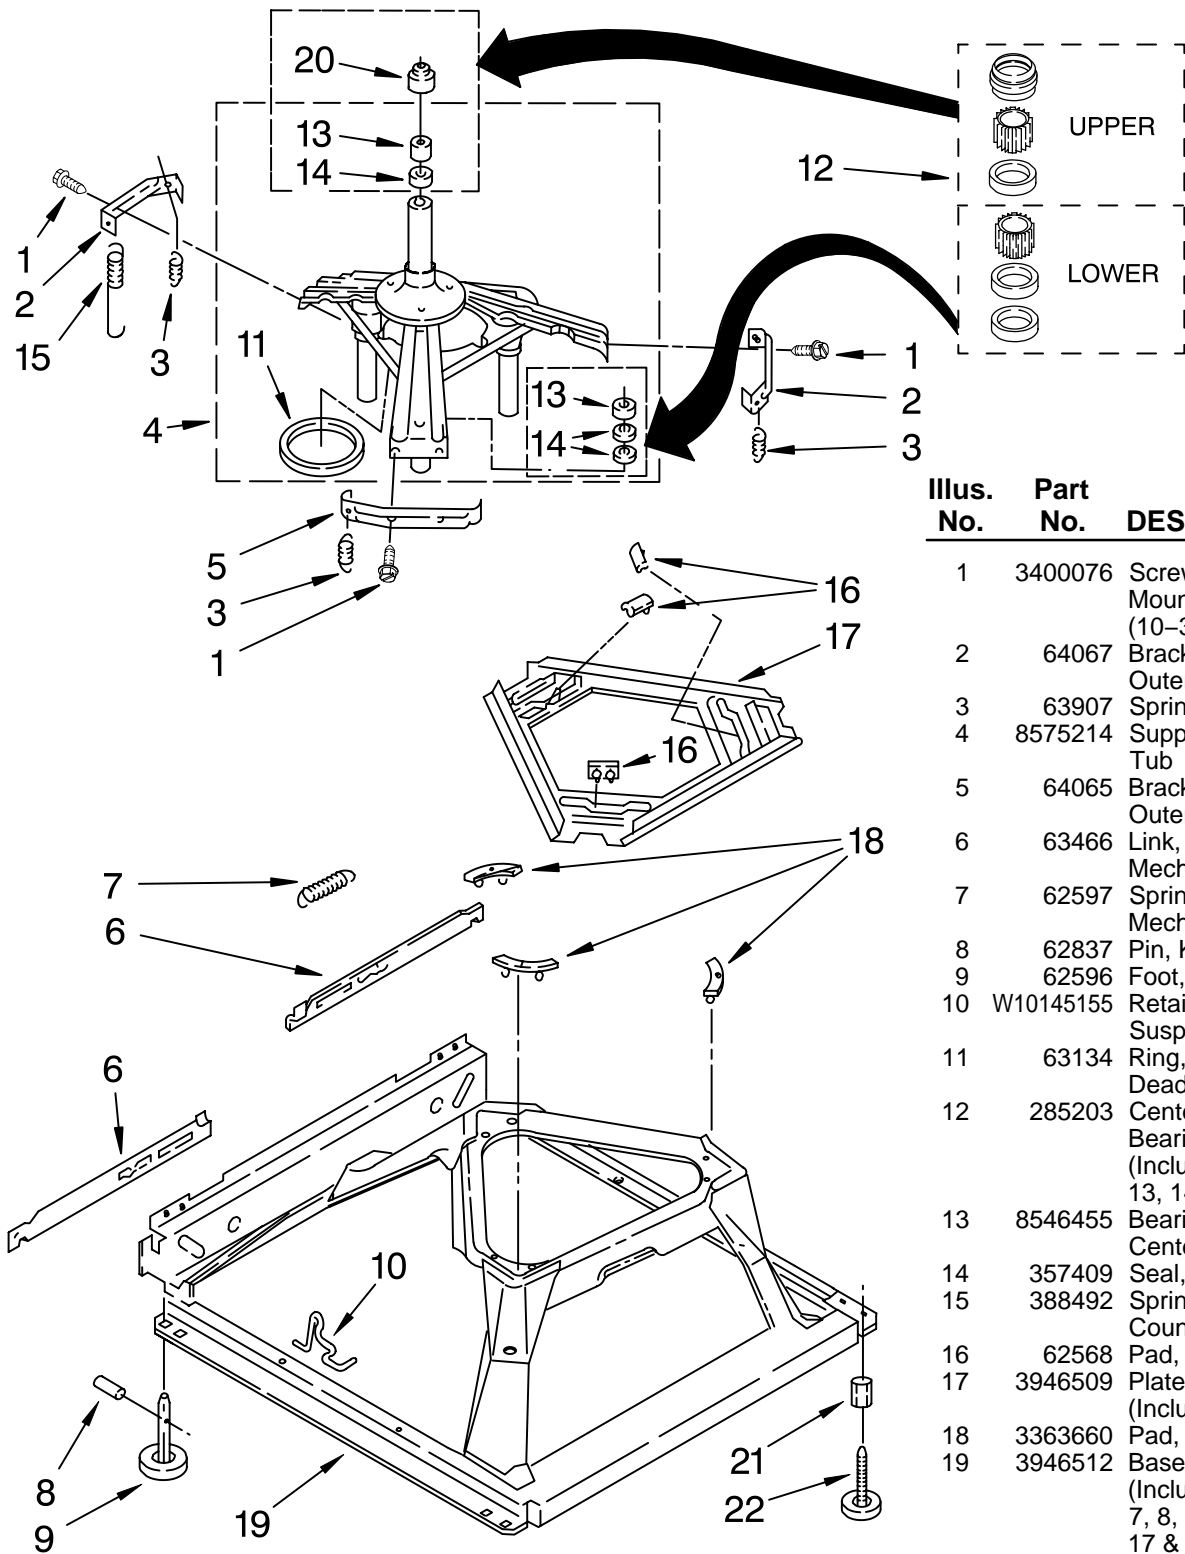

FOR ORDERING INFORMATION REFER TO PARTS PRICE LIST

METER CASE PARTS

For Models: CAM2762TQ0, CAM2762TQ2

(White) (White)

Illus. No.	Part No.	DESCRIPTION
1	3406994	Meter Case
2	385421	Funnel, Coin
3	339805	Screw, 10-32 X 3/16
4	90406	Nut, Cage
5	3954761	Plate, Adapter (Includes Item 2)
6	3353994	Bolt, Meter Case 5/16-18 x 2.5 (1)
	3349065	5/16-24 x 1 (3)
7	W10138351	Harness, Timer Wire
8	3351136	Door, Service
9	3400029	Nut, Adapter Plate (3)
10	3954812	Cushion, Case
11	385575	Bracket, Timer
12	W10112081	Timer, 60 Hz.
13	3353813	Plate, Mounting
14	385571	Clutch, Timer
	354987	E-Ring
15	3400064	Screw, Timer
16	98445	Screw, 10-16 x 3/4
17	3347825	Plate, Mounting
18	98654	Screw, Set
Following Parts Supplied on Whirlpool Coin Equipped Models Only.		
19		Key, Money Box
20	*8316525	Money Box (Includes Item 19)
21	*8316520	Coin Chute
22	*358288	Key, Service Door
23	*8316526	Security Lock & Cam Assembly
24	*8318517	Bolt, Coin Chute
25	*8316522	Extension
26	*3400086	Screw, 10-32 x 3/8
27	*8316524	Kit, Chute Decal

FOR ORDERING INFORMATION REFER TO PARTS PRICE LIST

MACHINE BASE PARTS

For Models: CAM2762TQ0, CAM2762TQ2

(White) (White)

Illus. No.	Part No.	DESCRIPTION
1	3400076	Screw, Bracket Mounting (10-32 x 5/8)
2	64067	Bracket, Spring Outer (2)
3	63907	Spring, Suspension (3)
4	8575214	Support & Brake, Tub
5	64065	Bracket, Spring Outer (L.F.)
6	63466	Link, Leveling Mechanism (2)
7	62597	Spring, Leveling Mechanism
8	62837	Pin, Knurled
9	62596	Foot, Rear (2)
10	W10145155	Retainer, Suspension Spring
11	63134	Ring, Sound Deadening
12	285203	Centerpost Bearing Kit (Includes Items 13, 14 & 20)
13	8546455	Bearing, Centerpost (2)
14	357409	Seal, Centerpost (3)
15	388492	Spring, Counterweight
16	62568	Pad, Plate
17	3946509	Plate, Suspension (Includes Item 16)
18	3363660	Pad, Base
19	3946512	Base Assembly (Includes Items 6, 7, 8, 9, 10, 16, 17 & 18)
20	8577376	Seal, Centerpost
21	3359452	Nut, Lock (3/8-16)
22	W10001130	Foot, Front (2)