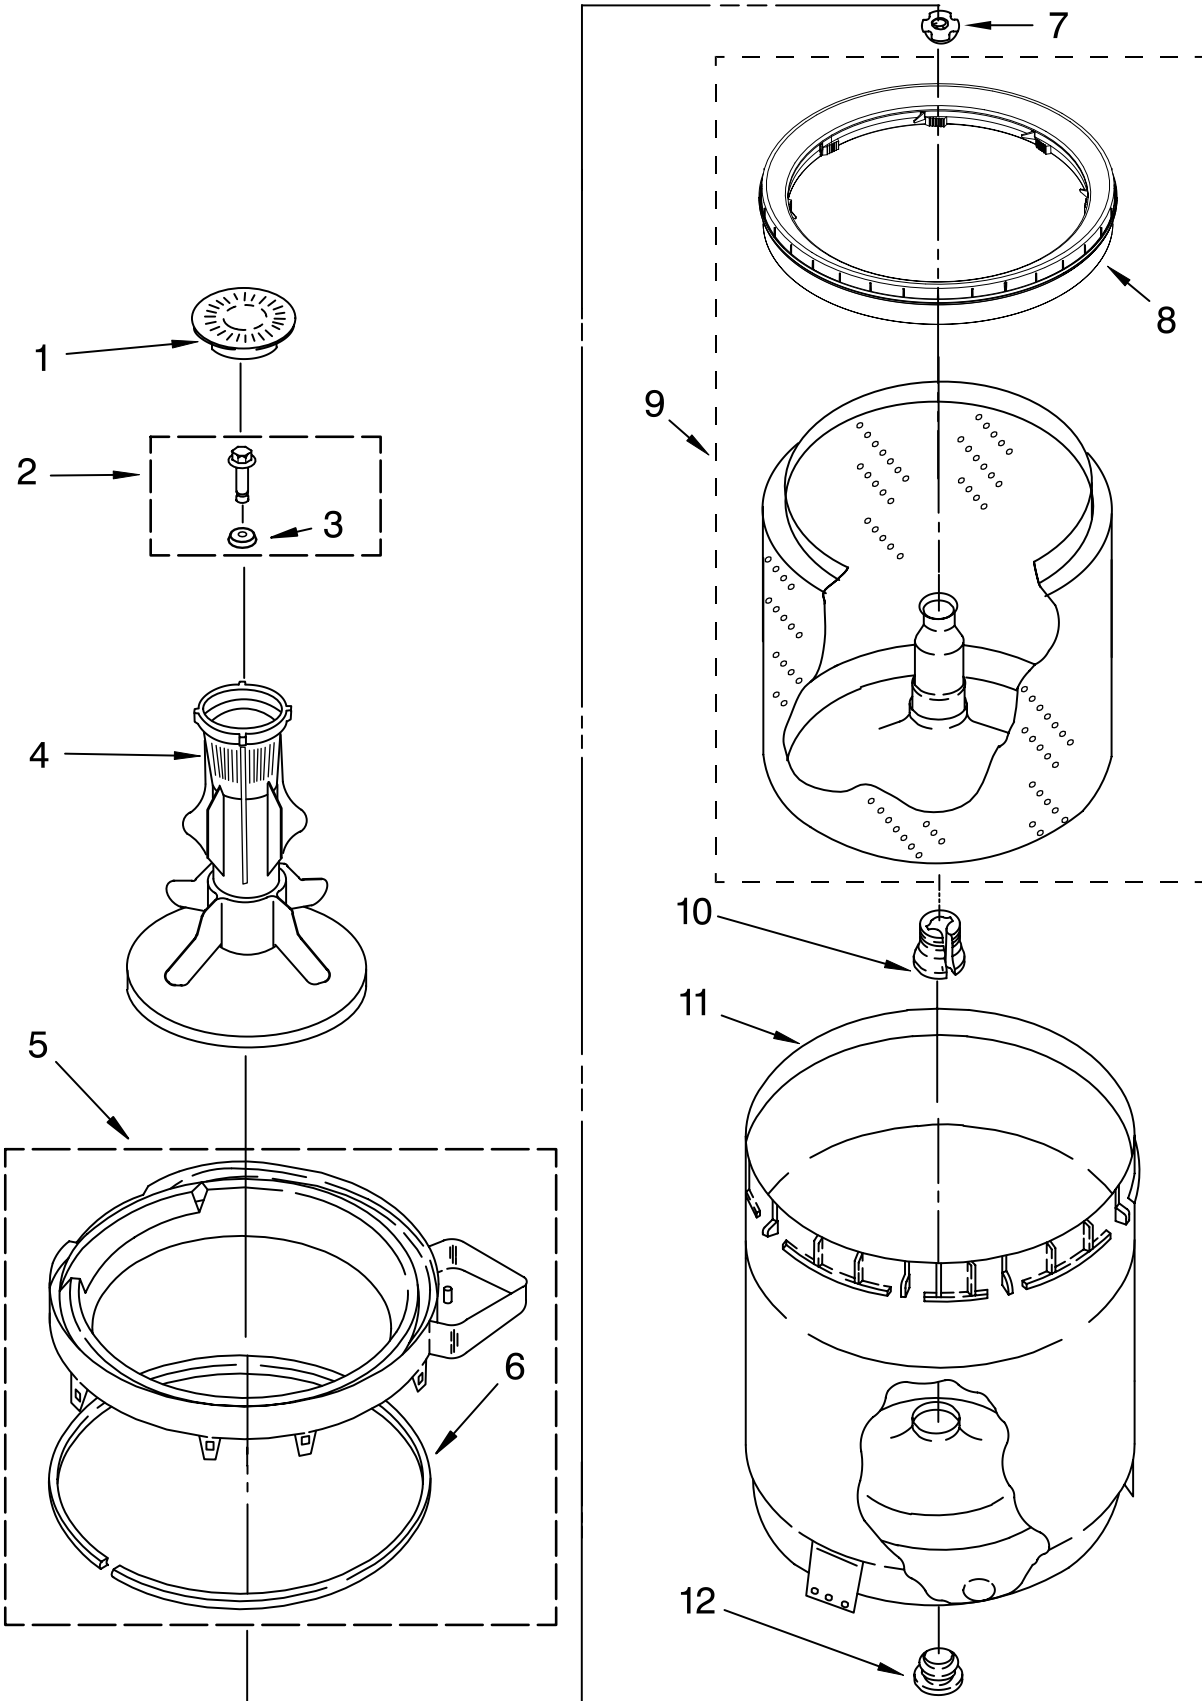

AGITATOR, BASKET AND TUB PARTS

For Models: CAM2762TQ0, CAM2762TQ2

(White)

(White)

FOR ORDERING INFORMATION REFER TO PARTS PRICE LIST

AGITATOR, BASKET AND TUB PARTS

For Models: CAM2762TQ0, CAM2762TQ2

(White) (White)

Illus. No.	Part No.	DESCRIPTION
1	3352483	Cap, Agitator
2	358237	Screw & Washer (5/16-24 X 1)
3	3949550	Washer
4	63377	Agitator
5	8528150	Tub Ring & Gasket
6	3976308	Gasket, Tub Ring
7	21366	Nut, Spanner
8	387240	Balance Ring
9	8526017	Basket & Balance Ring
10	389140	Block, Basket Drive
11	W10135425	Tub
12	383727	Gasket, Centerpost

FOR ORDERING INFORMATION REFER TO PARTS PRICE LIST