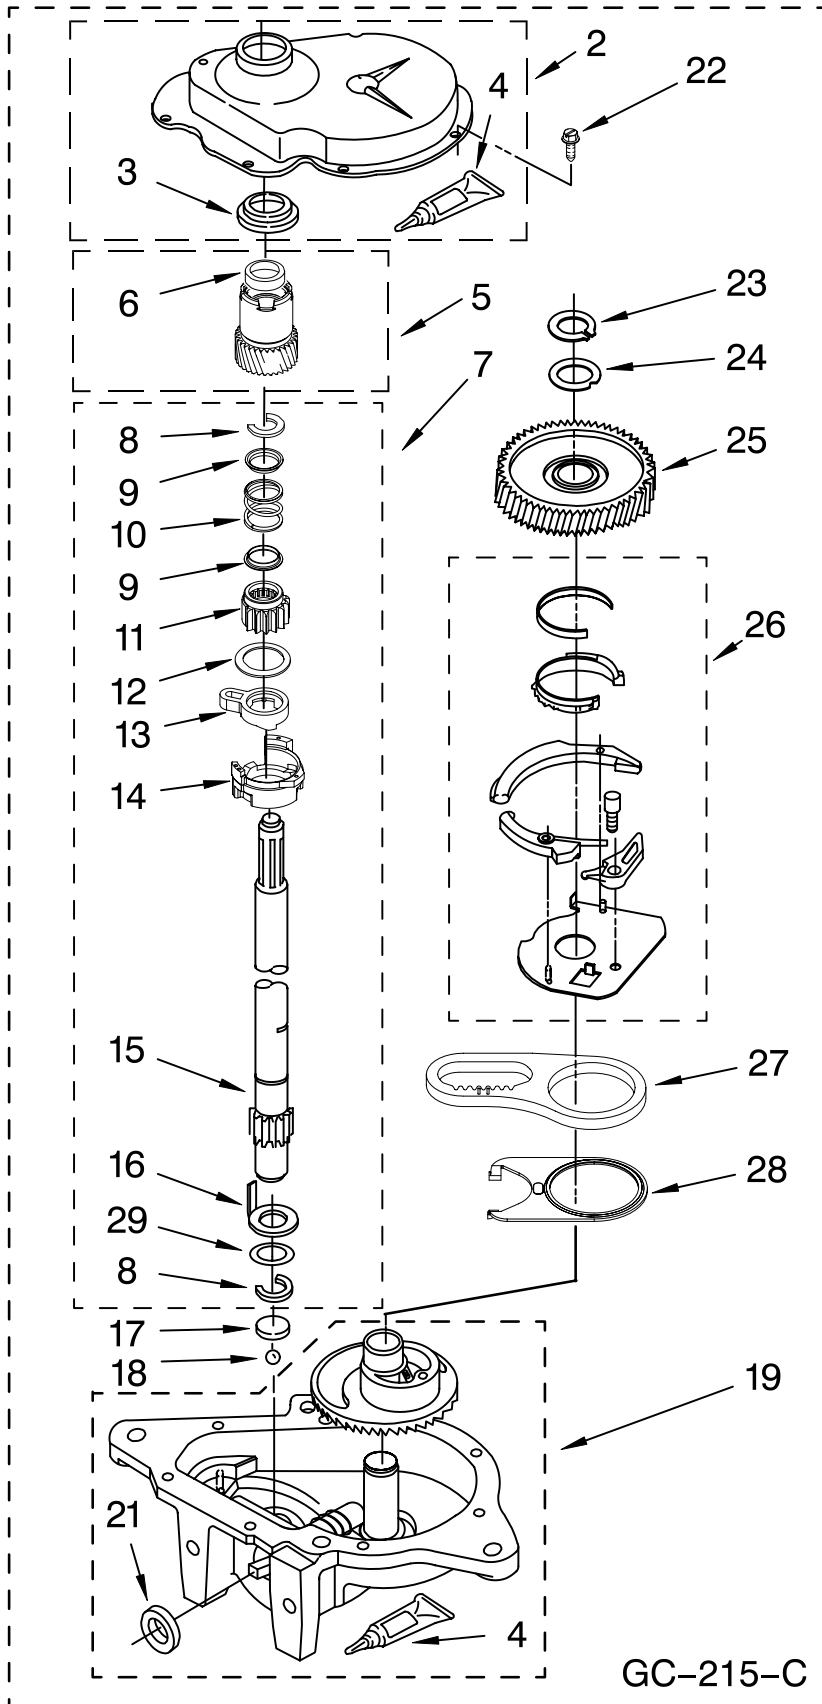

GEARCASE PARTS

For Models: CAM2762TQ0, CAM2762TQ2

(White)

(White)

Illus. No.	Part No.	DESCRIPTION
1	3360630	Gearcase (Complete)
2	285202	Cover, Gearcase
3	3349985	Seal, Gearcase Cover
4	285195	Sealer, Gasket (.20 Fl. Oz.) (6 ml)
5	63320	Pinion, Spin (Includes Illus. 25)
6	356427	Seal, Spin Pinion
7	389387	Shaft, Agitator (Complete)
8	90369	Ring, Retaining (2)
9	62677	Retainer, Spring
10	62676	Spring, Agitate
11	63273	Gear, Agitate (Includes 15 and 29)
12	62619	Washer, Agitate Gear
13	62580	Cam Follower (Includes 14)
14	62581	Cam, Agitate (Includes 13)
15	285509	Shaft, Agitator (Includes 11 and 29)
16	62618	Washer, Cam Thrust
17	16018	Bearing, Thrust
18	85529	Ball, Bearing
19	389230	Bottom and Pinion, Gearcase
21	285352	Seal, Thrust Plug
22	3351614	Screw, Gearcase Cover, Mounting (8) (10-24 x 3/8)
23	3362552	Ring, Retaining
24	285735	Washer Kit, Thrust
25	62570	Gear, Spin
26	388253	Neutral Assembly
27	3349296	Rack, Connecting
28	62621	Actuator, Shift
29	388815	Washer, Intermediate

GC-215-C

FOR ORDERING INFORMATION REFER TO PARTS PRICE LIST