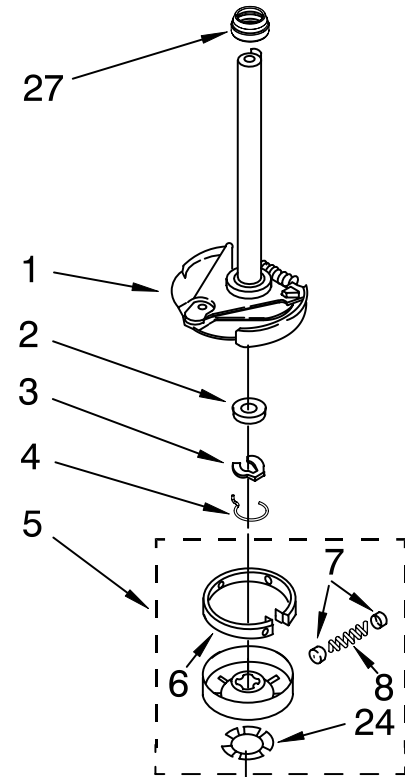

For Models: CAM2762TQ0, CAM2762TQ2

(White) (White)

Illus. No.	Part No.	DESCRIPTION
1	3352483	Cap, Agitator
2	358237	Screw & Washer (5/16-24 X 1)
3	3949550	Washer
4	63377	Agitator
5	8528150	Tub Ring & Gasket
6	3976308	Gasket, Tub Ring
7	21366	Nut, Spanner
8	387240	Balance Ring
9	8526017	Basket & Balance Ring
10	389140	Block, Basket Drive
11	W10135425	Tub
12	383727	Gasket, Centerpost

FOR ORDERING INFORMATION REFER TO PARTS PRICE LIST

BRAKE, CLUTCH, GEARCASE, MOTOR AND PUMP PARTS

For Models: CAM2762TQ0, CAM2762TQ2

(White) (White)

Illus. No.	Part No.	DESCRIPTION
1	388952	Brake & Drive Tube (Complete) (Refer to Page 14 For Further Breakdown)
2	63292	Washer, Spin Tube Thrust
3	62697	Ring, Spin Tube Support
4	63283	E-Clip, Clutch Retainer
5	8299642	Clutch (Complete)
6	3951993	Band & Lining, Clutch (Includes Items 7 & 8)
7	62646	Cap, Clutch Spring (2)
8	8559387	Spring & Damper Assembly
9	3360630	Gearcase (Complete) (Refer To Page 15 For Further Breakdown)
10	3357334	Screw, Gearcase To Base (3)