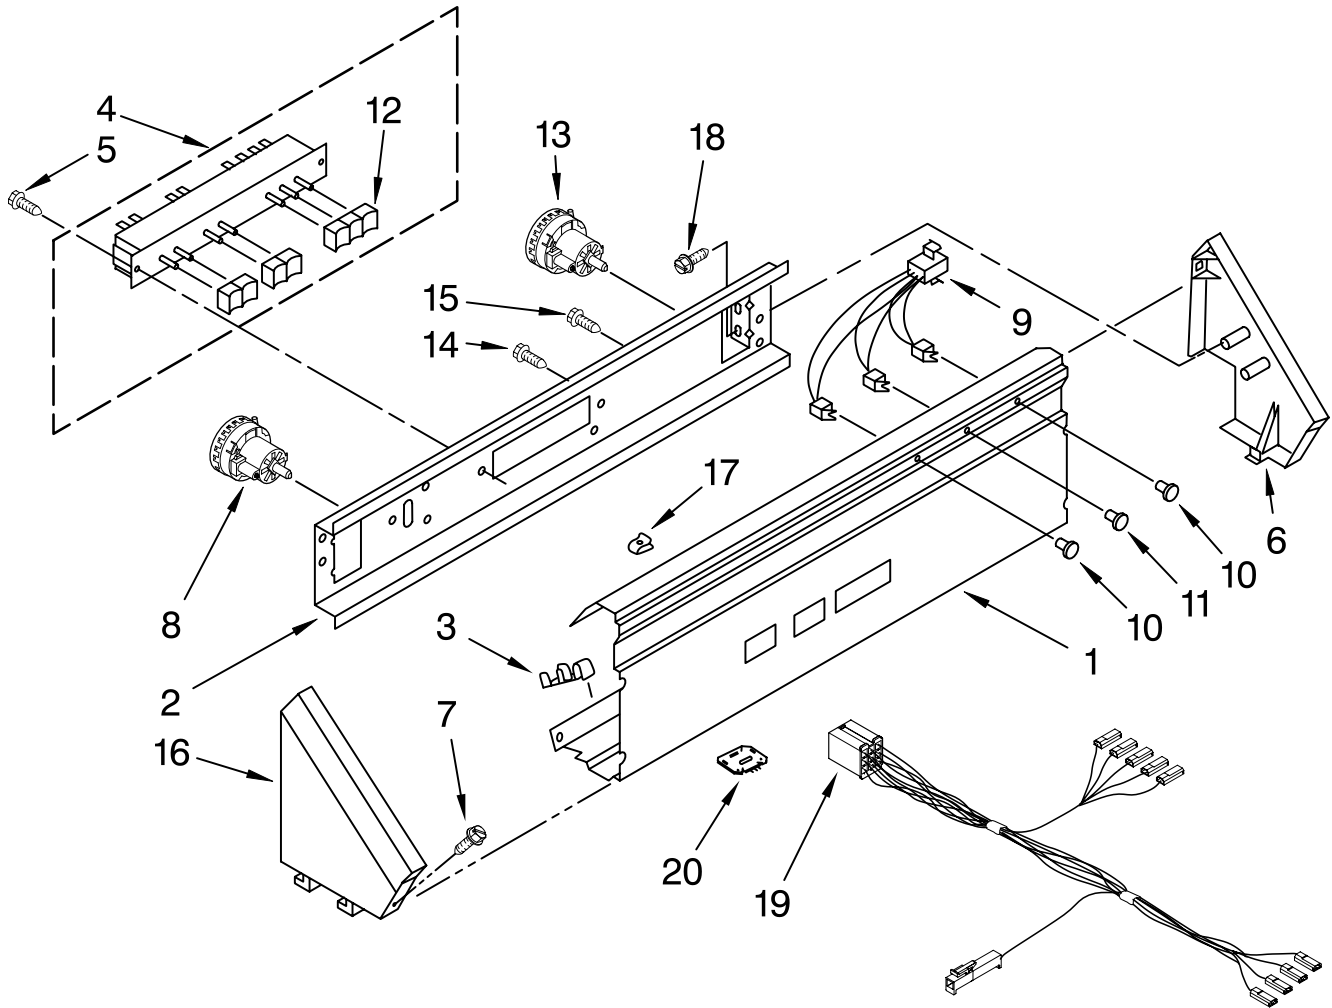

CONTROL PANEL PARTS

For Models: CAM2762TQ0, CAM2762TQ2

(White) (White)

Illus. No.	Part No.	DESCRIPTION
1	8577883	Panel, Console
2	3978858	Bracket, Control
3	357572	Clip, Grounding
4	8577359	Switch, Cycle Selector (Includes Item 12)
5	3390646	Screw, 8-18 X 5/16
6	3949740	End Cap (R.H.)
7	8281182	Screw (2)

Illus. No.	Part No.	DESCRIPTION
8	8573825	Pressure Switch, High Water Level (Includes "T" Fitting-Not Shown)
9	3352457	Lights, Indicator
10	3348109	Lens, Amber (2)
11	3348110	Lens, Yellow (1)
12	8316433	Pushbutton (7)
13	8524802	Pressure Switch, Low Water Level
14	3400073	Screw, 10-24 x 3/8

Illus. No.	Part No.	DESCRIPTION
15	90767	Screw, 8-18 x 3/8 (2)
16	3949734	End Cap (L.H.)
17	689559	Nut, Push-In (2)
18	97787	Screw, End Cap To Bracket (4)
19	W10138030	Harness, Wiring
20	8578168	Control, Automatic Temp. (ATC)

FOR ORDERING INFORMATION REFER TO PARTS PRICE LIST