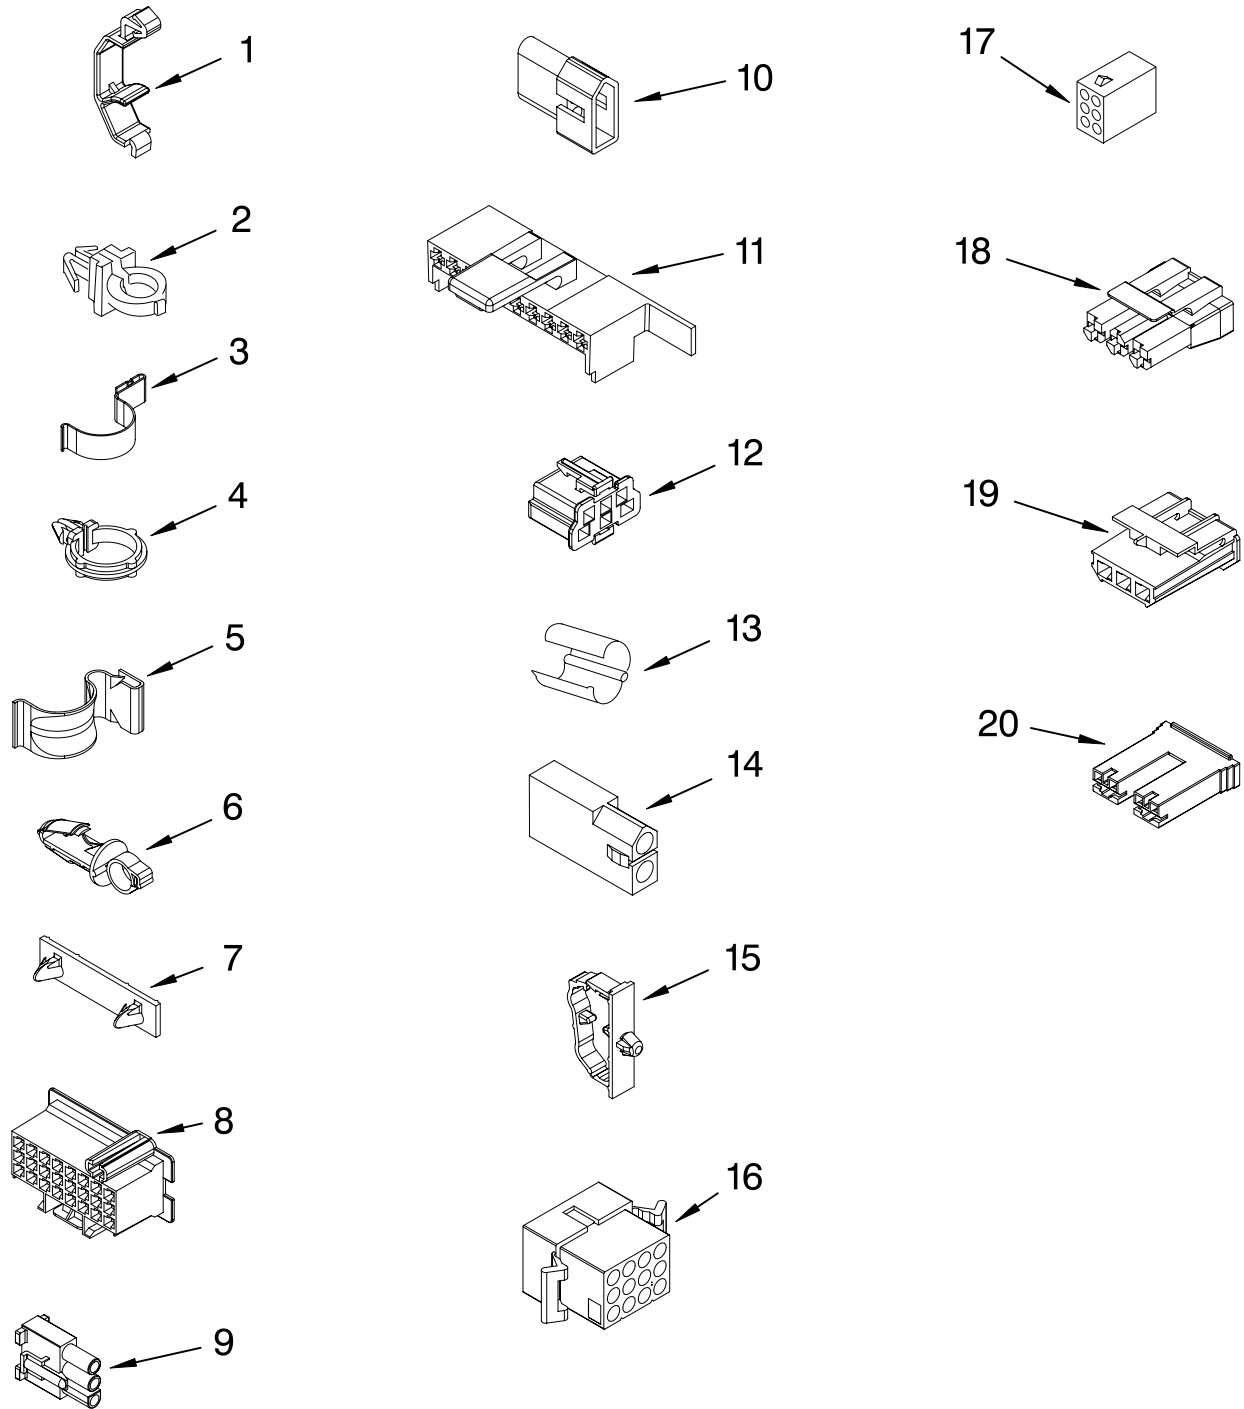

FOR ORDERING INFORMATION REFER TO PARTS PRICE LIST

MACHINE BASE PARTS

For Models: CAM2762TQ0, CAM2762TQ2

(White) (White)

Illus. No.	Part No.	DESCRIPTION
1	3400076	Screw, Bracket Mounting (10-32 x 5/8)
2	64067	Bracket, Spring Outer (2)
3	63907	Spring, Suspension (3)
4	8575214	Support & Brake, Tub
5	64065	Bracket, Spring Outer (L.F.)
6	63466	Link, Leveling Mechanism (2)
7	62597	Spring, Leveling Mechanism
8	62837	Pin, Knurled
9	62596	Foot, Rear (2)
10	W10145155	Retainer, Suspension Spring
11	63134	Ring, Sound Deadening
12	285203	Centerpost Bearing Kit (Includes Items 13, 14 & 20)
13	8546455	Bearing, Centerpost (2)
14	357409	Seal, Centerpost (3)
15	388492	Spring, Counterweight
16	62568	Pad, Plate
17	3946509	Plate, Suspension (Includes Item 16)
18	3363660	Pad, Base
19	3946512	Base Assembly (Includes Items 6, 7, 8, 9, 10, 16, 17 & 18)
20	8577376	Seal, Centerpost
21	3359452	Nut, Lock (3/8-16)
22	W10001130	Foot, Front (2)

FOR ORDERING INFORMATION REFER TO PARTS PRICE LIST

WIRING HARNESS PARTS

For Models: CAM2762TQ0, CAM2762TQ2
(White) (White)

WH2J

WIRING HARNESS PARTS

For Models: CAM2762TQ0, CAM2762TQ2

(White) (White)

Illus. No.	Part No.	DESCRIPTION	Illus. No.	Part No.	DESCRIPTION	Illus. No.	Part No.	DESCRIPTION
1	3349557	Retainer, Harness	9	62889	Receptacle, Terminal	16	3390423	Block, Disconnect (12-Way)
2	388498	Clip, Harness			(3-Way)	17	3347730	Receptacle (6-Way)
3	3347812	Clip, Harness	10	353424	Plug, Terminal (3-Way)	18	3948617	Connector (T.P.A.) (3-Circuit)
4	3352501	Clip, Harness (Push-In)	11	62505	Block, Disconnect (Motor 2 Speed)	19	3360056	Plug (T.P.A.) (3-Circuit)
5	90016	Clip, Harness (Half-Harness)	12	3347243	Block, Disconnect	20		Block, Connector
6	3390496	Clip, Harness	13	63523	Protector		3354925	Natural
7	389379	Retainer, Harness	14	717252	Connector (2-Way)		3354926	Red
8		Timer, Block Disconnect	15	3352944	Clip, Harness			
	3948614	Natural						
	352089	Black						