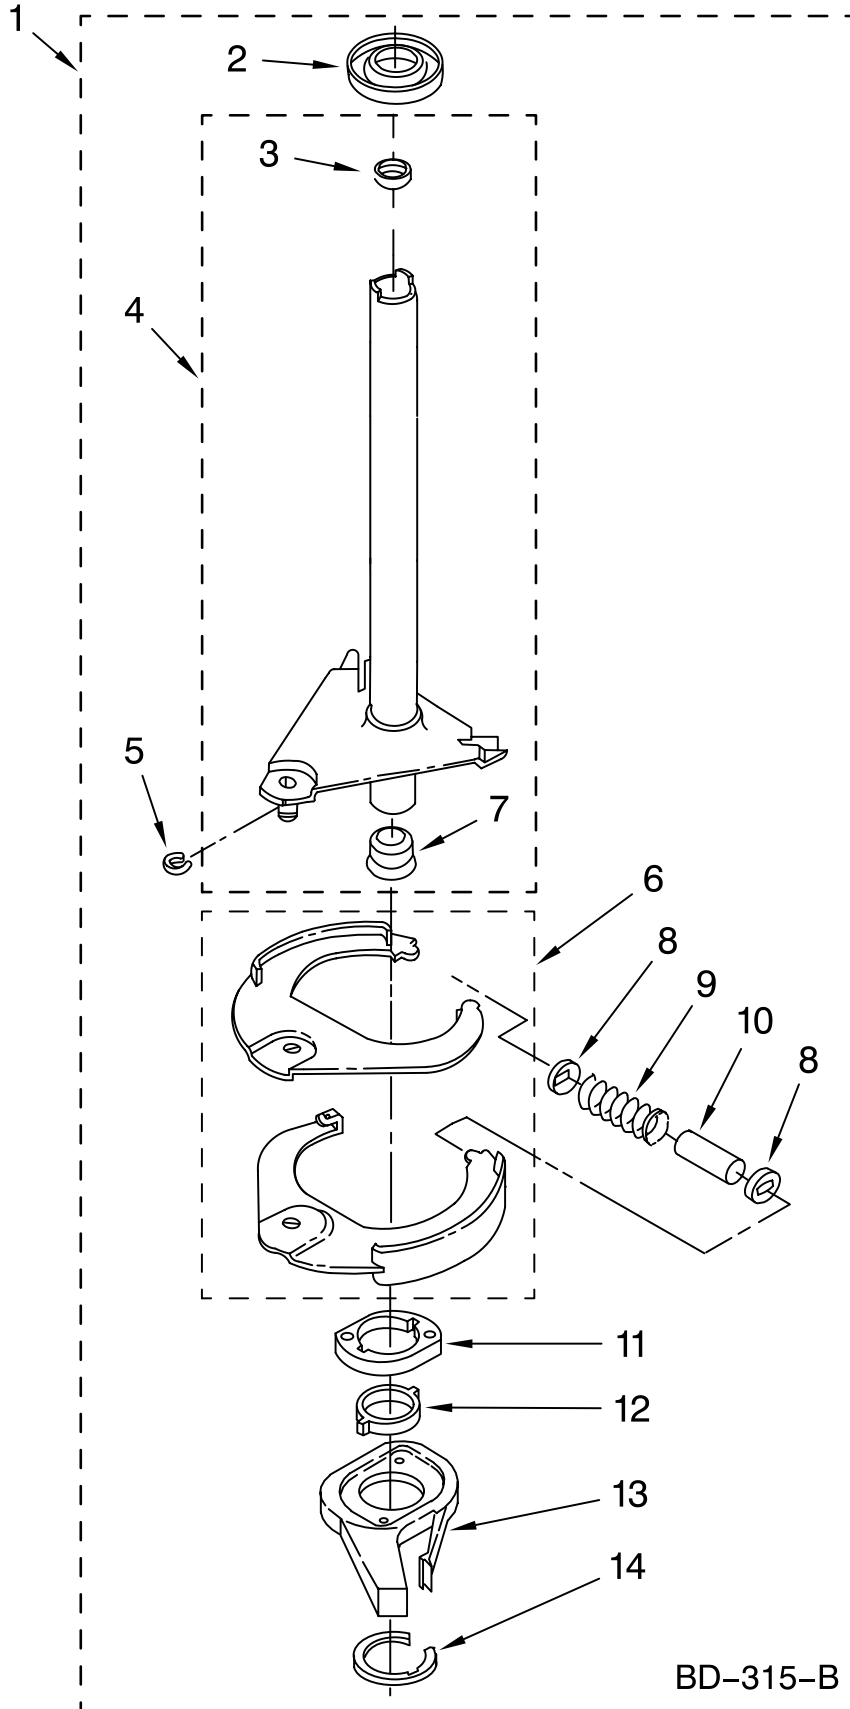

BRAKE AND DRIVE TUBE PARTS

For Models: CAM2762TQ0, CAM2762TQ2

(White) (White)

Illus. No.	Part No.	DESCRIPTION

1	388952	Brake And Drive Tube (Complete)
2	62658	Ring, Thrust
3	356427	Seal, Drive Tube
4	64027	Tube, Basket Drive (Includes Illus. 3, 4, 5 & 9)
5	64035	Ring, Retaining
6	64232	Shoe, Brake (2)
7	62703	"T" Bearing, Spin Tube
8	3353956	Cap, Brake Spring (2)
9	387806	Spring, Brake
10	3355360	Sleeve, Brake Spring
11	661516	Cam, Brake Release
12	63022	Sleeve, Cam
13	64194	Driver, Brake Cam
14	90368	Ring, Retaining

FOLLOWING PARTS NOT ILLUSTRATED

285208 Lubricant
(Use Only In Brake Shoe Assembly On Roller & Pin)

BD-315-B

FOR ORDERING INFORMATION REFER TO PARTS PRICE LIST