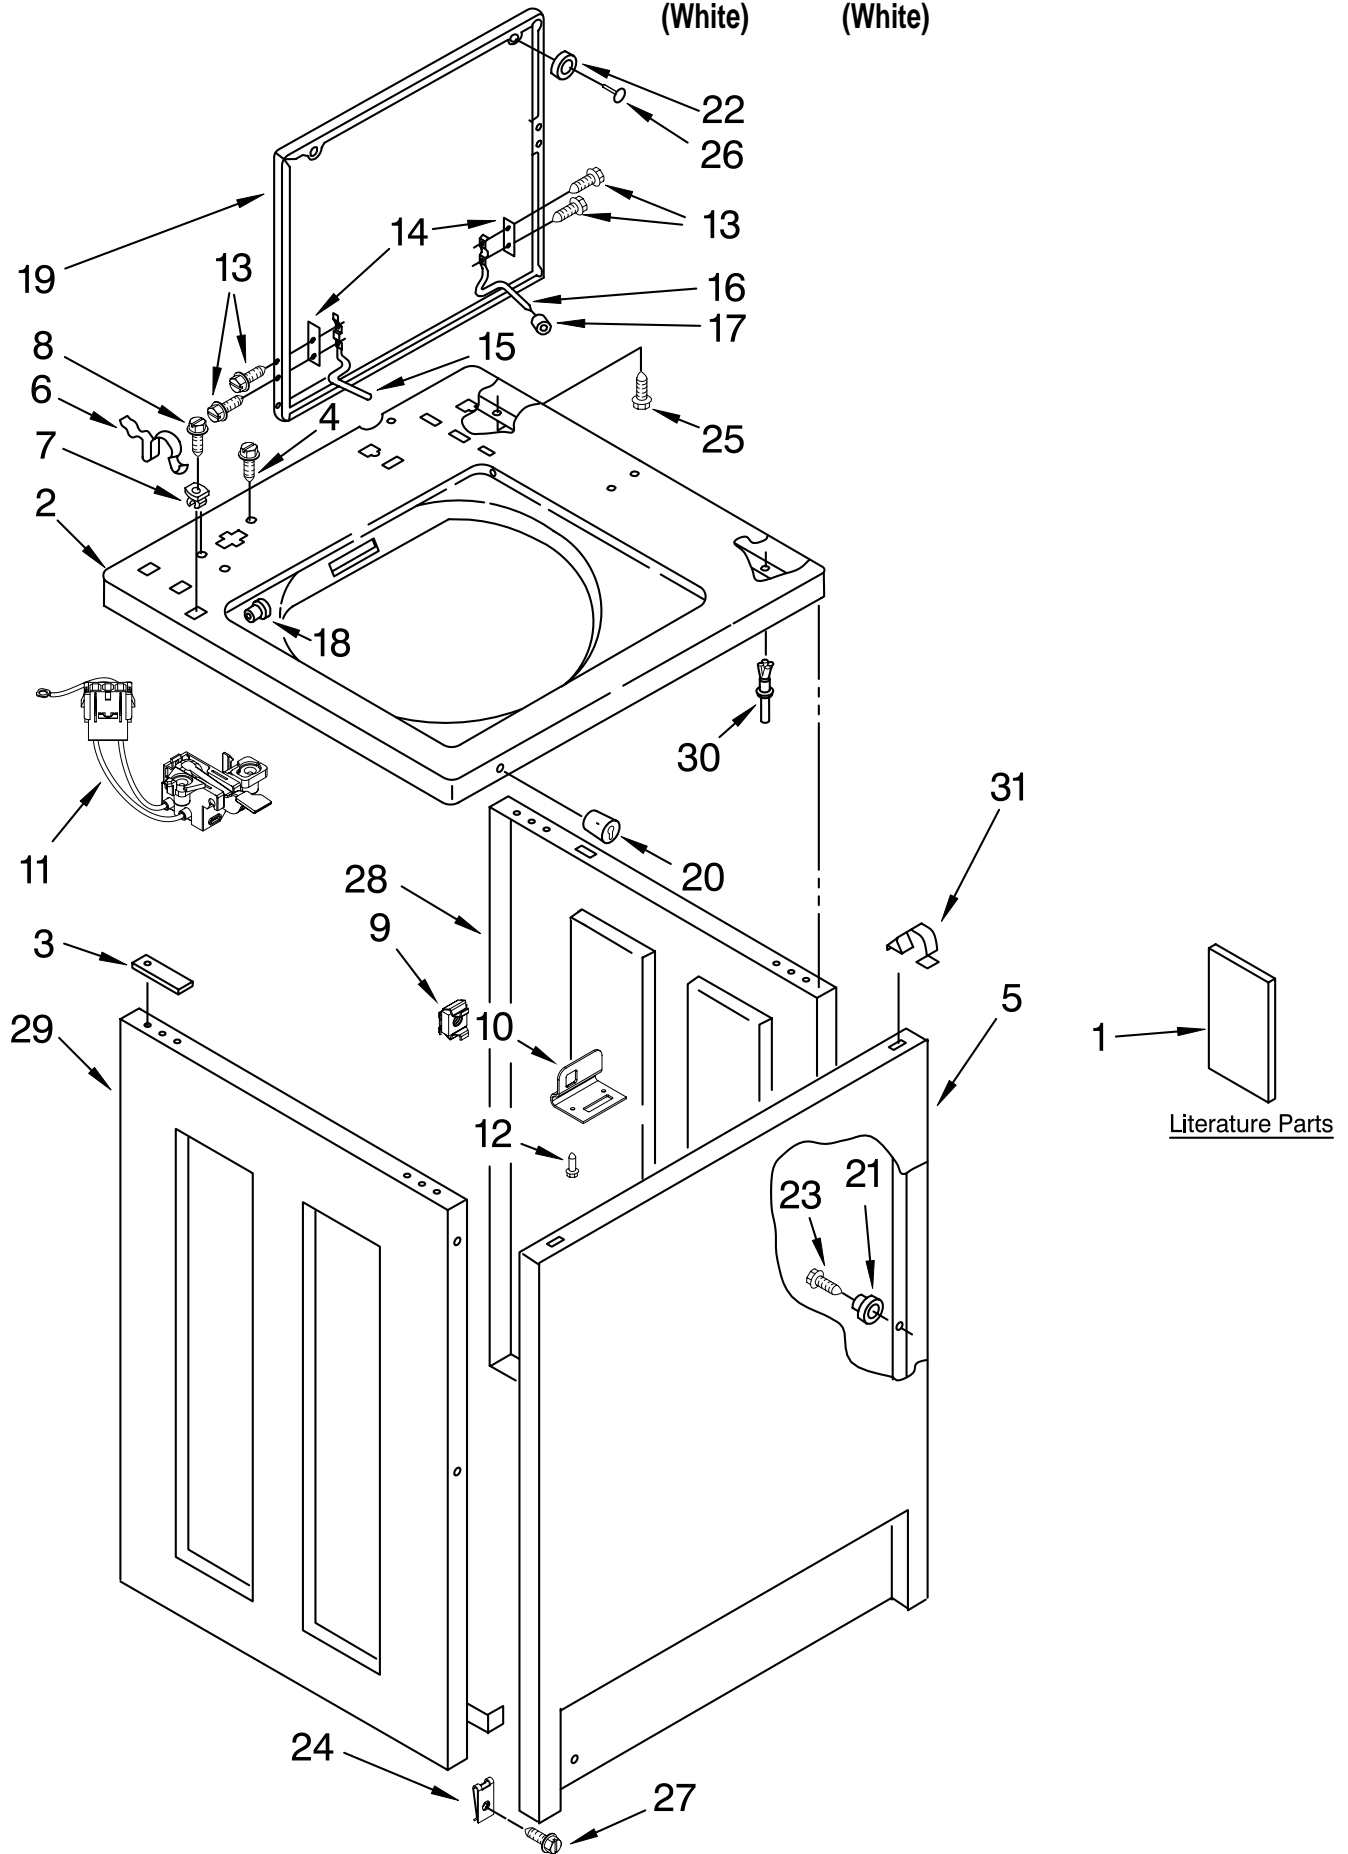

TOP AND CABINET PARTS

For Models: CAM2762TQ0, CAM2762TQ2

(White)

(White)

FOR ORDERING INFORMATION REFER TO PARTS PRICE LIST
Download from www.Somanuals.com. All Manuals Search And Download.

TOP AND CABINET PARTS

For Models: CAM2762TQ0, CAM2762TQ2

(White) (White)

Illus. No.	Part No.	DESCRIPTION
1		Literature Parts
	8524739	Installation Instructions
	W10135801	Wiring Diagram
	W10172196	Energy Guide
	W10114745	Repair Parts List
2	8524688	Top
3	3353950	Spacer, Cabinet To Top (4)
4	3351614	Screw, Ground
5	3358500	Panel, Front
6	62780	Clip, Top & Cabinet & Rear Panel (2)
7	358473	Nut, Push-In (2)
8	3400611	Screw, Lid Switch
9	90406	Cage Nut
10	3353948	Bracket, Lock
11	8054980	Switch, Lid
12	63554	Rivet (2)
13	W10119828	Screw, Lid Hinge Mounting (4)
14	21097	Pad, Lid Hinge (2)
15	8524784	Hinge, Lid (L.H.)
16	54583	Hinge, Lid (R.H.)
17	19119	Bumper, Lid Hinge
18	21258	Bearing, Lid Hinge (2)
19	W10171146	Lid
20	387371	Plug Lock
21	3353812	Locator (4)
22	356908	Bumper, Lid
23	718258	Screw (4)
24	98234	Clip, U-Bend (2)
25	3353993	Screw (2)
26	356907	Rivet, Plastic
27	3393258	Screw, Panel Mtg. (2)
28	3976380	Side Panel (RH)
29	3976382	Side Panel (LH)
30	3353949	Pin, Locator (2)
31	18776	Lock (2)

FOR ORDERING INFORMATION REFER TO PARTS PRICE LIST