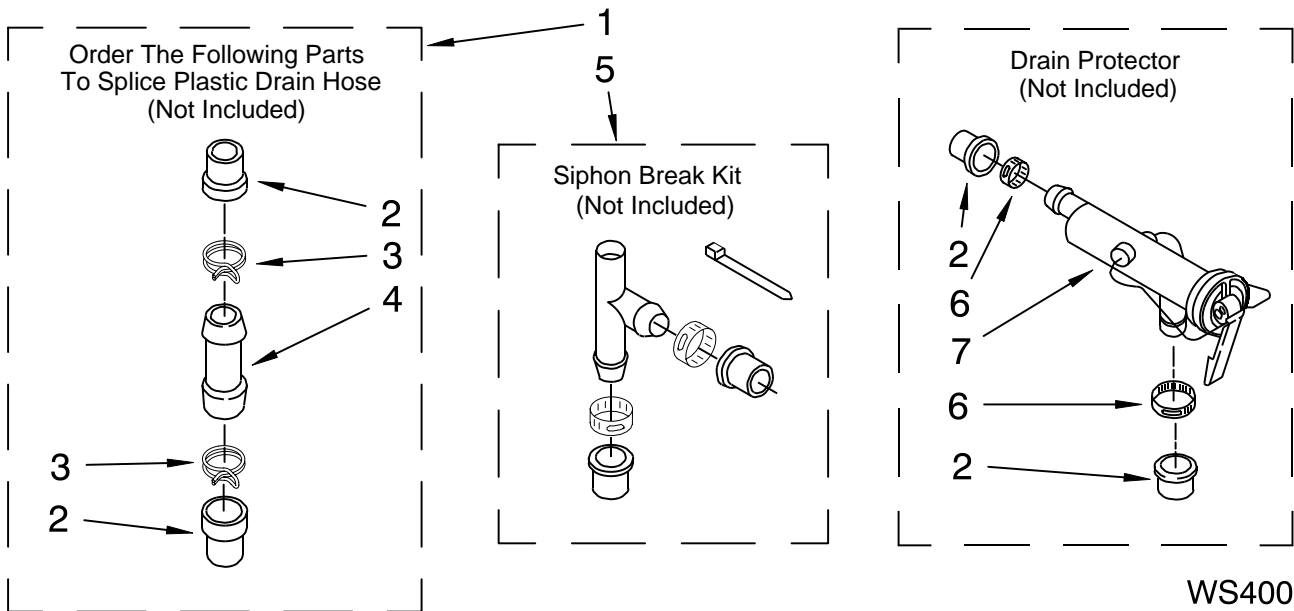

WATER SYSTEM PARTS

For Models: CAM2762TQ0, CAM2762TQ2

(White) (White)

Illus. No.	Part No.	DESCRIPTION
1	285442	Connector Kit, Plastic Drain Hose
2	285321	Sleeve Kit, (Contains 2 Sleeves)
3	370447	Clamp, Hose
4	16272	Connector, Straight
5	285320	Siphon Break Kit (Not Included)
6	65349	Clamp, Hose
7	367031	Drain Protector (Not Included)

FOR ORDERING INFORMATION REFER TO PARTS PRICE LIST