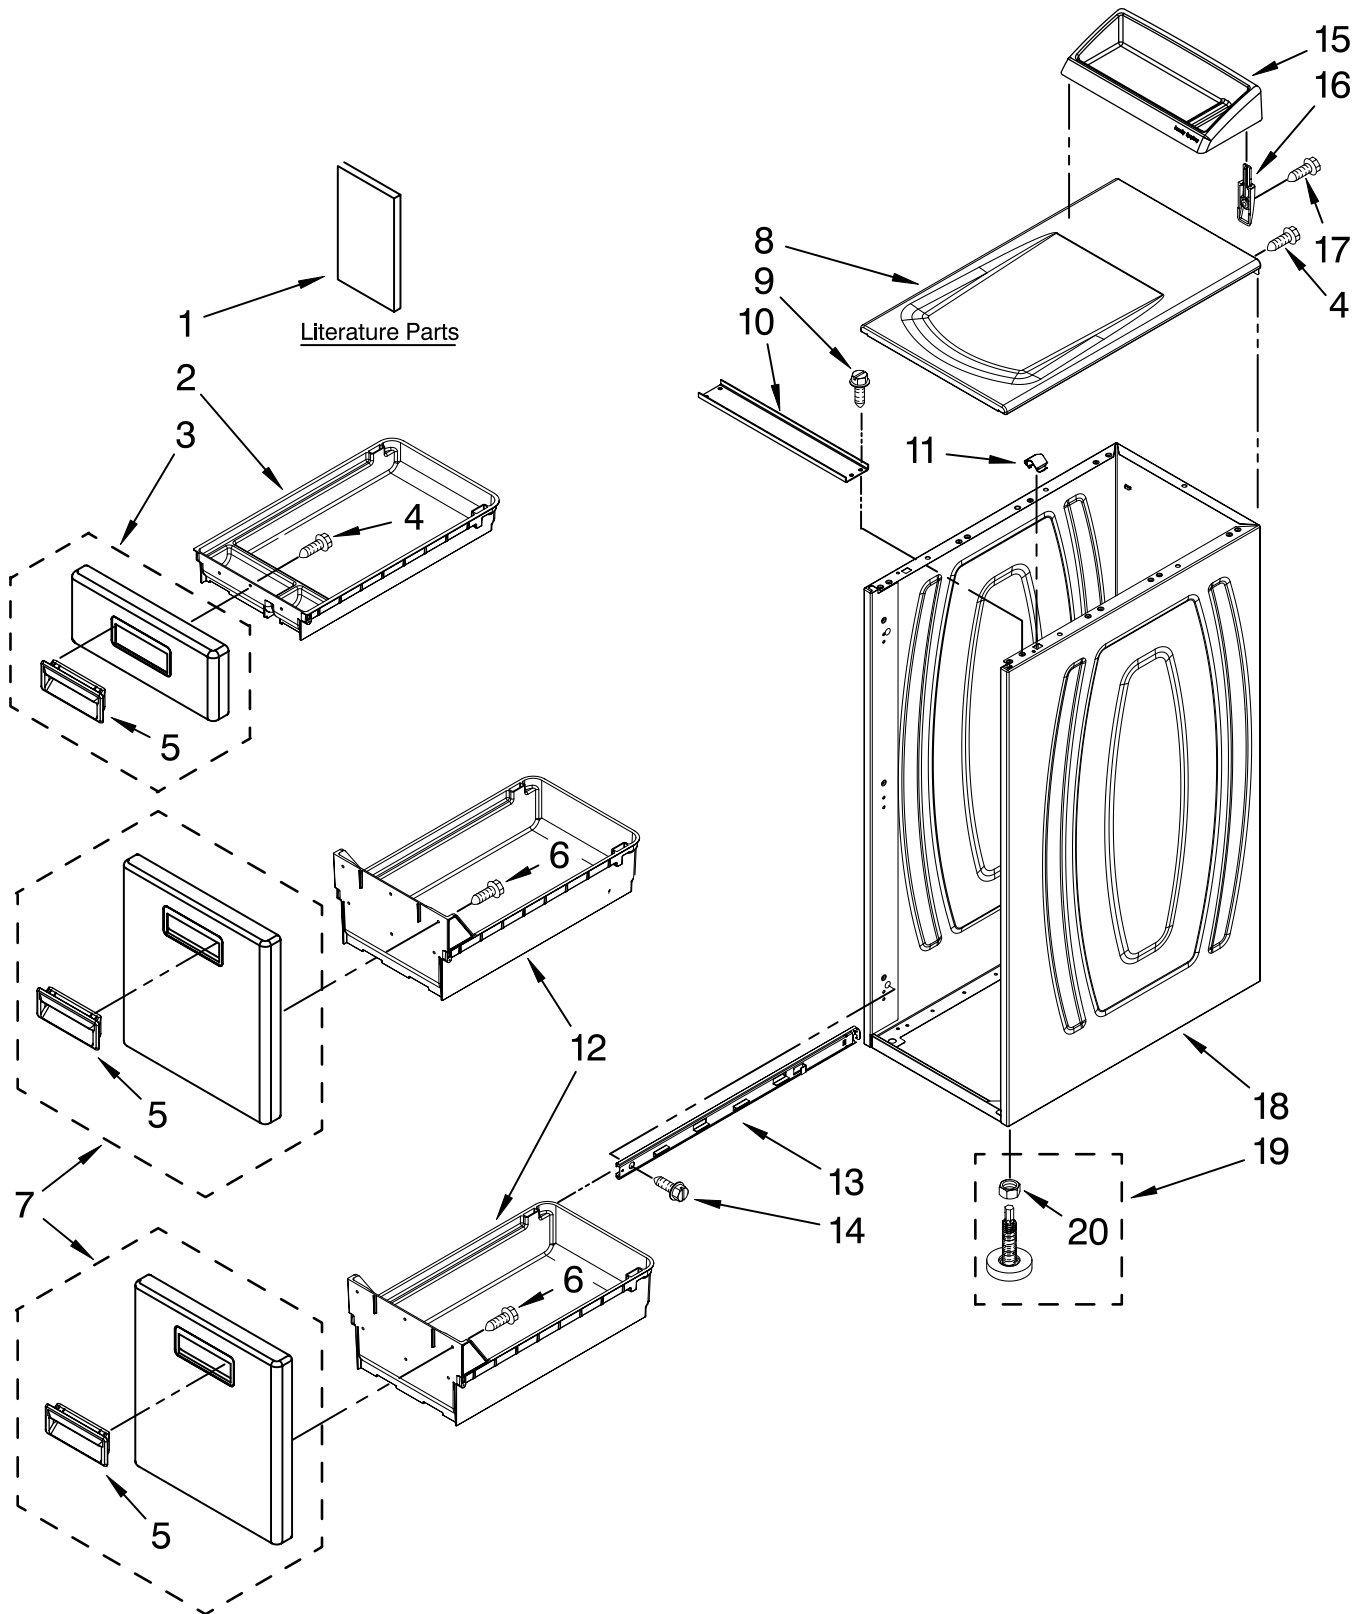

CABINET AND DRAWER PARTS

For Model: WVP5000SQ0

(White)

LAUNDRY TOWER

CABINET AND DRAWER PARTS

For Model: WVP5000SQ0

(White)

Illus. No.	Part No.	DESCRIPTION
1	W10106750	Literature Parts Guide, Use & Care
2	W10011500	Drawer Bin, (Small)
3	W10011610	Drawer Front & Handle Assembly (Top)
4	688983	Screw, 8-18 x 5/8
5	3405184	Handle
6	W10113962	Screw, 8-18 x 1-1/4
7	W10011600	Drawer Front & Handle Assembly (Middle & Bottom)
8	W10011320	Top
9	W10116604	Screw, 8-18 x 3/8
10	W10011680	Bracket, Top Support
11	W10011660	Clip, Top Lock
12	W10011410	Drawer Bin, Large (2)
13	W10011420	Slide, Assembly
14	9740848	Screw, 8-18 x 1/2
15	W10070750	Console Assembly
16	W10070490	Bracket, Console
17	3400893	Screw, 8-18 x 5/8
18		Cabinet (Not Serviceable)
19	8563585	Leveling Foot & Nut
20	3359452	Nut, Foot

Following Parts Not Illustrated
and Optional Parts Not Included

PAINT, TOUCH-UP (1/2oz.)

72017 White

PAINT, PRESSURIZED SPRAY (12 oz.)

350930 White
350938 Primer, Gray

Free Manuals Download Website

<http://myh66.com>