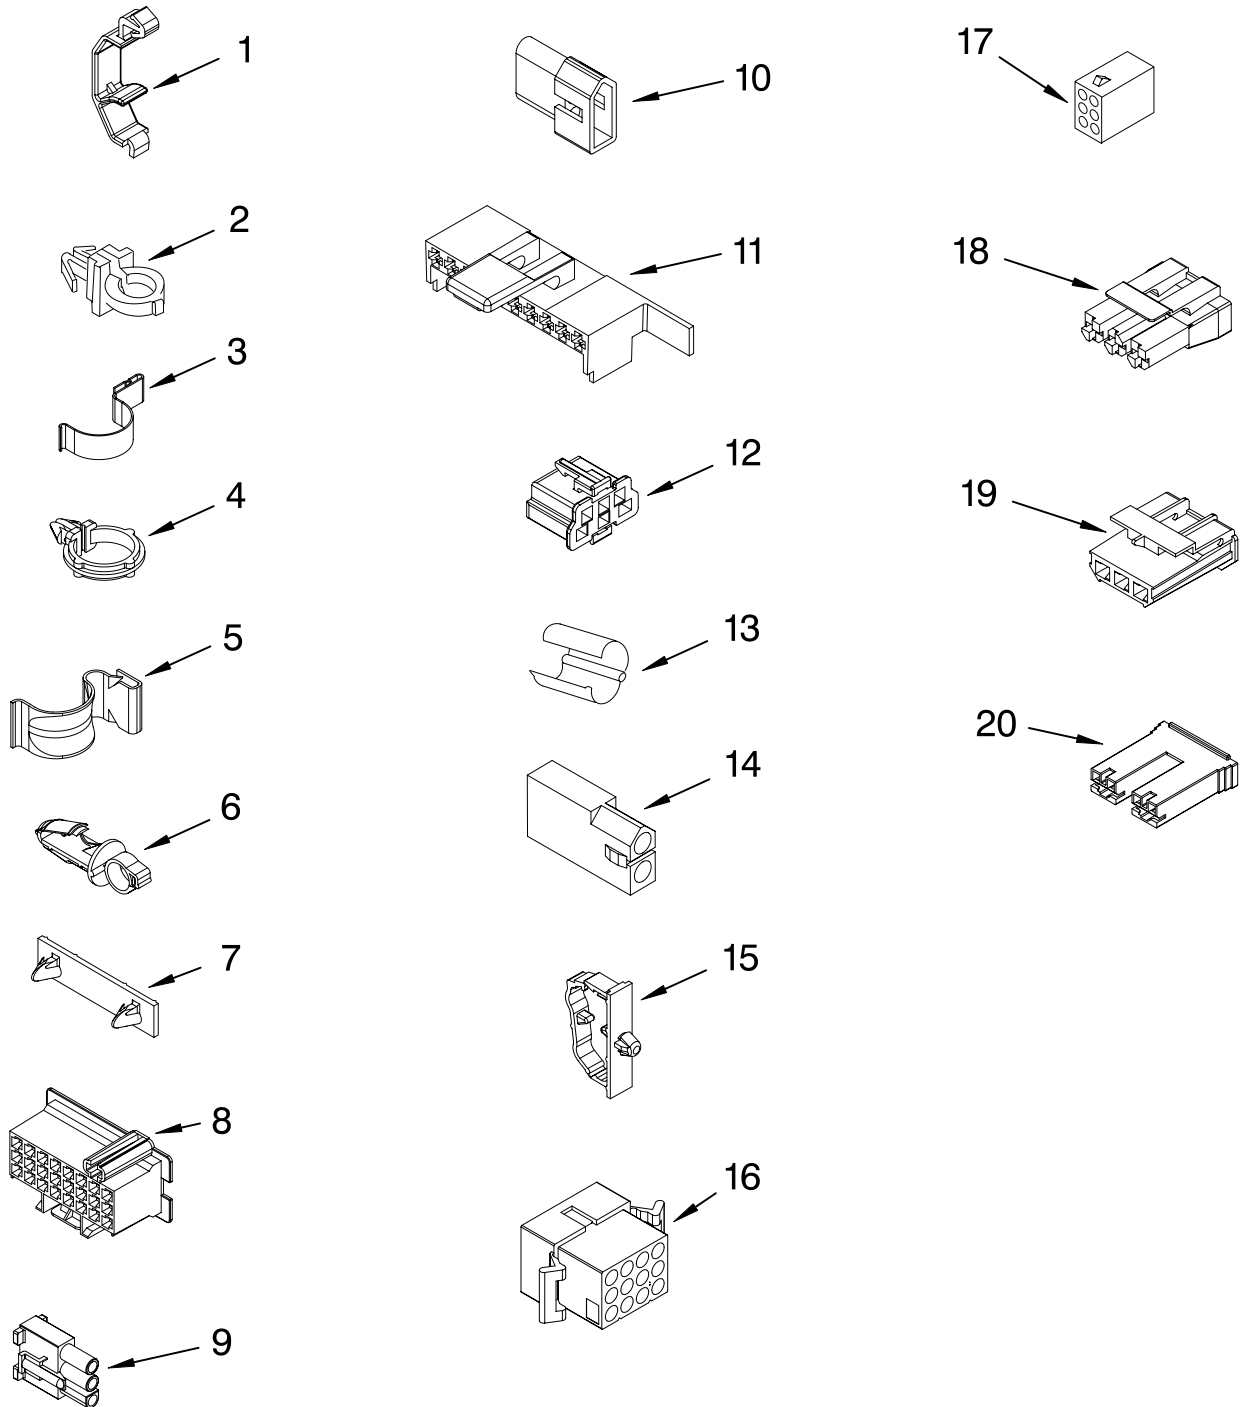

WIRING HARNESS PARTS

For Model: ETW4300SQ1

(White)

WH2J

WIRING HARNESS PARTS

For Model: ETW4300SQ1

(White)

Illus. No.	Part No.	DESCRIPTION	Illus. No.	Part No.	DESCRIPTION	Illus. No.	Part No.	DESCRIPTION
1	3349557	Retainer, Harness	9	62889	Receptacle, Terminal (3-Way)	16	3390423	Block, Disconnect (12-Way)
2	388498	Clip, Harness				17	3347730	Receptacle (6-Way)
3	3347812	Clip, Harness	10	353424	Plug, Terminal (3-Way)	18	3948617	Connector (T.P.A.) (3-Circuit)
4	3352501	Clip, Harness (Push-In)	11	62505	Block, Disconnect (Motor 2 Speed)	19	3360056	Plug (T.P.A.) (3-Circuit)
5	90016	Clip, Harness (Half-Harness)	12	3347243	Block, Disconnect	20		Block, Connector
6	3390496	Clip, Harness	13	63523	Protector		3354925	Natural
7	389379	Retainer, Harness	14	717252	Connector (2-Way)		3354926	Red
8		Timer, Block Disconnect	15	3352944	Clip, Harness			
	3948614	Natural						
	352089	Black						

**FOR COMPLETE WIRING HARNESS REFER TO
CONTROL AND REAR PANEL PARTS PAGE**

WH2J

FOR ORDERING INFORMATION REFER TO PARTS PRICE LIST