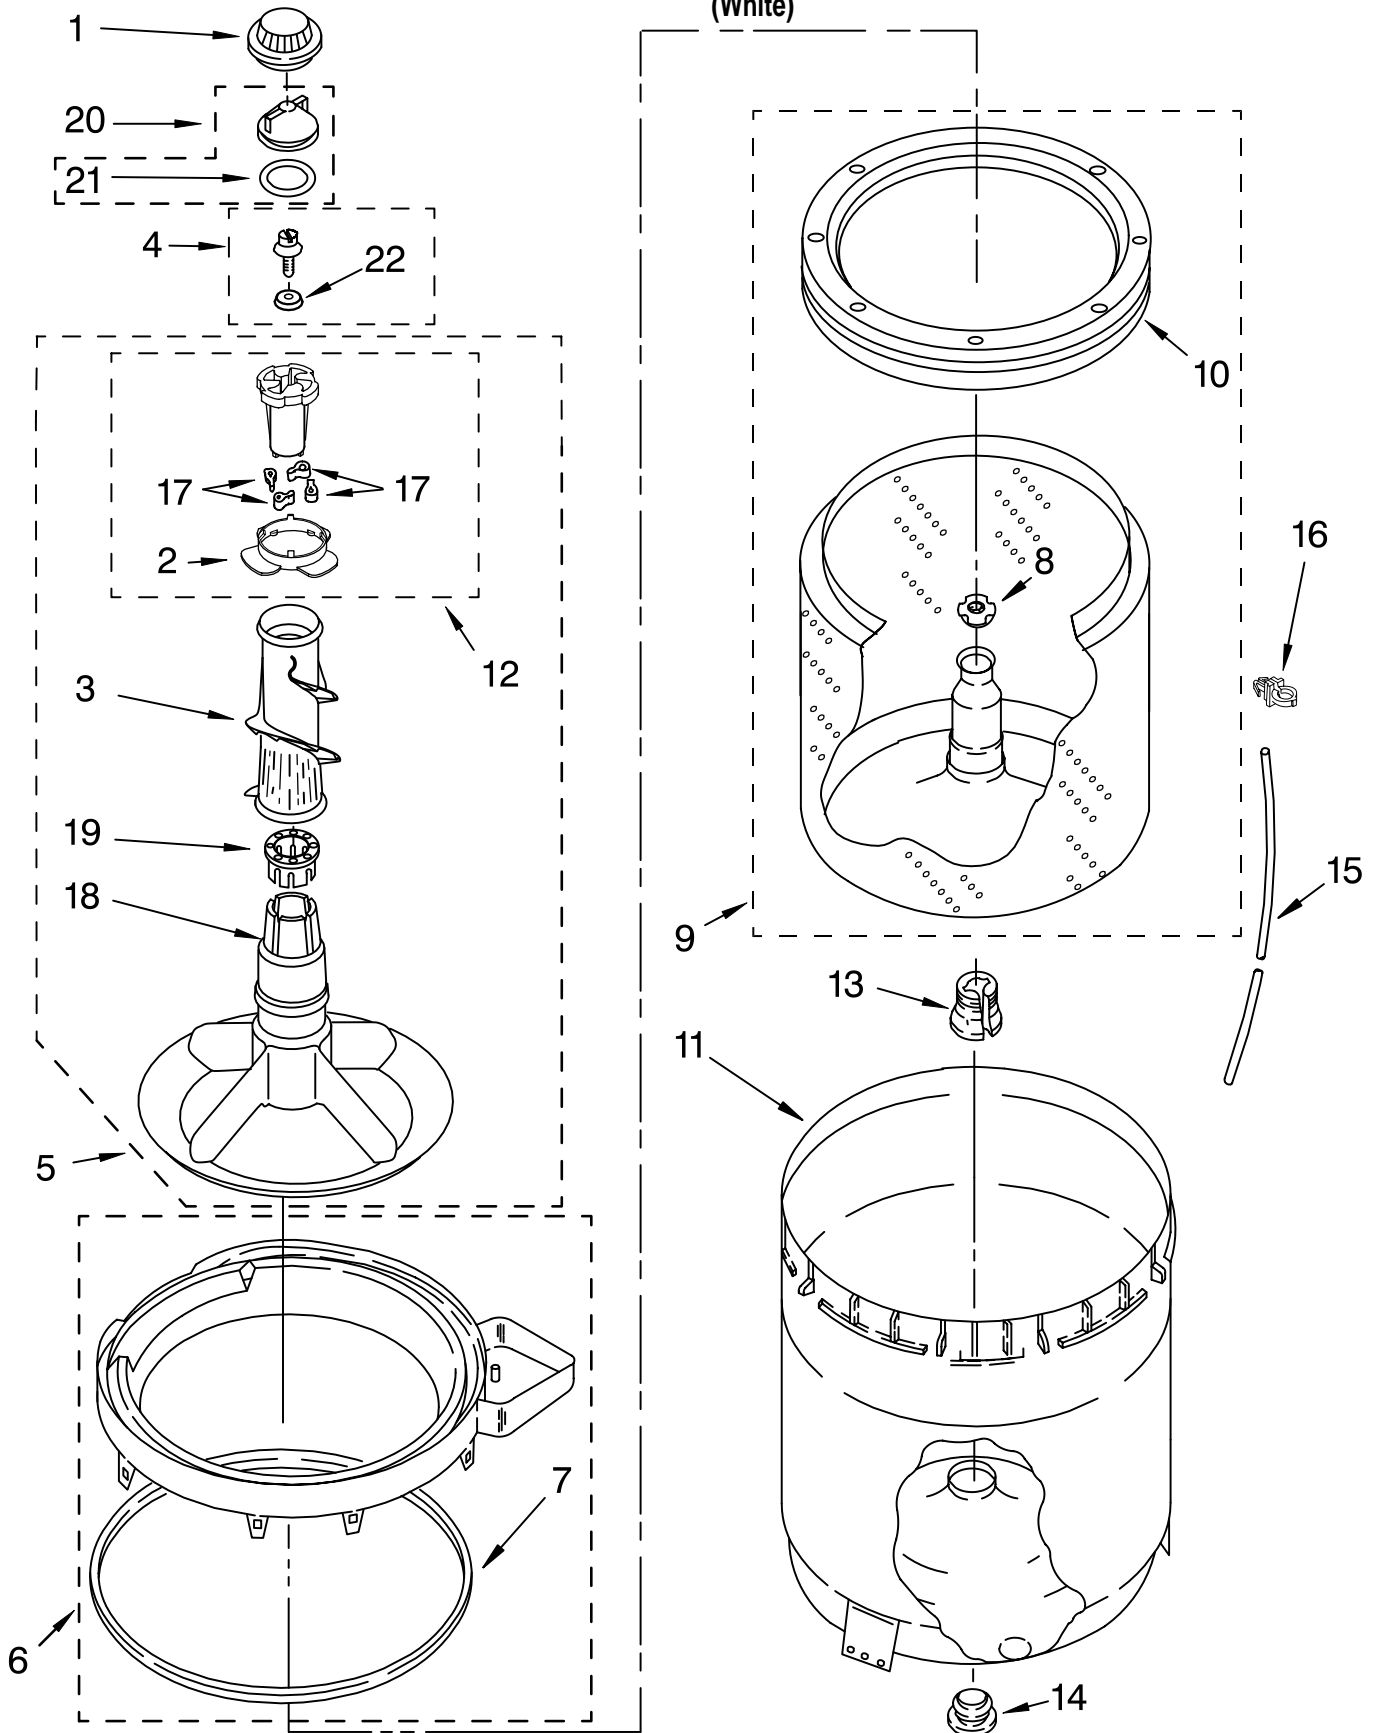

AGITATOR, BASKET AND TUB PARTS

For Model: ETW4300SQ1

(White)

FOR ORDERING INFORMATION REFER TO PARTS PRICE LIST

AGITATOR, BASKET AND TUB PARTS

For Model: ETW4300SQ1

(White)

Illus.	Part	
No.	No.	DESCRIPTION
1	3355758	Cap, Agitator
2	3363661	Bearing-Driven Cam
3	3348752	Clothes Mover
4	358237	Screw & Washer
5	3348117	Agitator(Complete)
6	8528150	Tub Ring
7	3976308	Gasket, Tub Ring
8	21366	Nut, Spanner
9	8526017	Basket & Balance Ring
10	8519788	Balance Ring
11	63849	Tub
12	3363663	Cam Driven
13	389140	Block, Drive
14	383727	Gasket, Centerpost
15	3347780	Hose, Pressure Switch
16	2219077	Clip, Pressure Switch Hose
17	3366877	Dog, Agitator Cltch
18	3347288	Agitator
19	3350389	Spacer, Thrust
20	3354733	Cap, Barrier
21	3348855	Seal, Inner Cap
22	3949550	Washer

FOR ORDERING INFORMATION REFER TO PARTS PRICE LIST