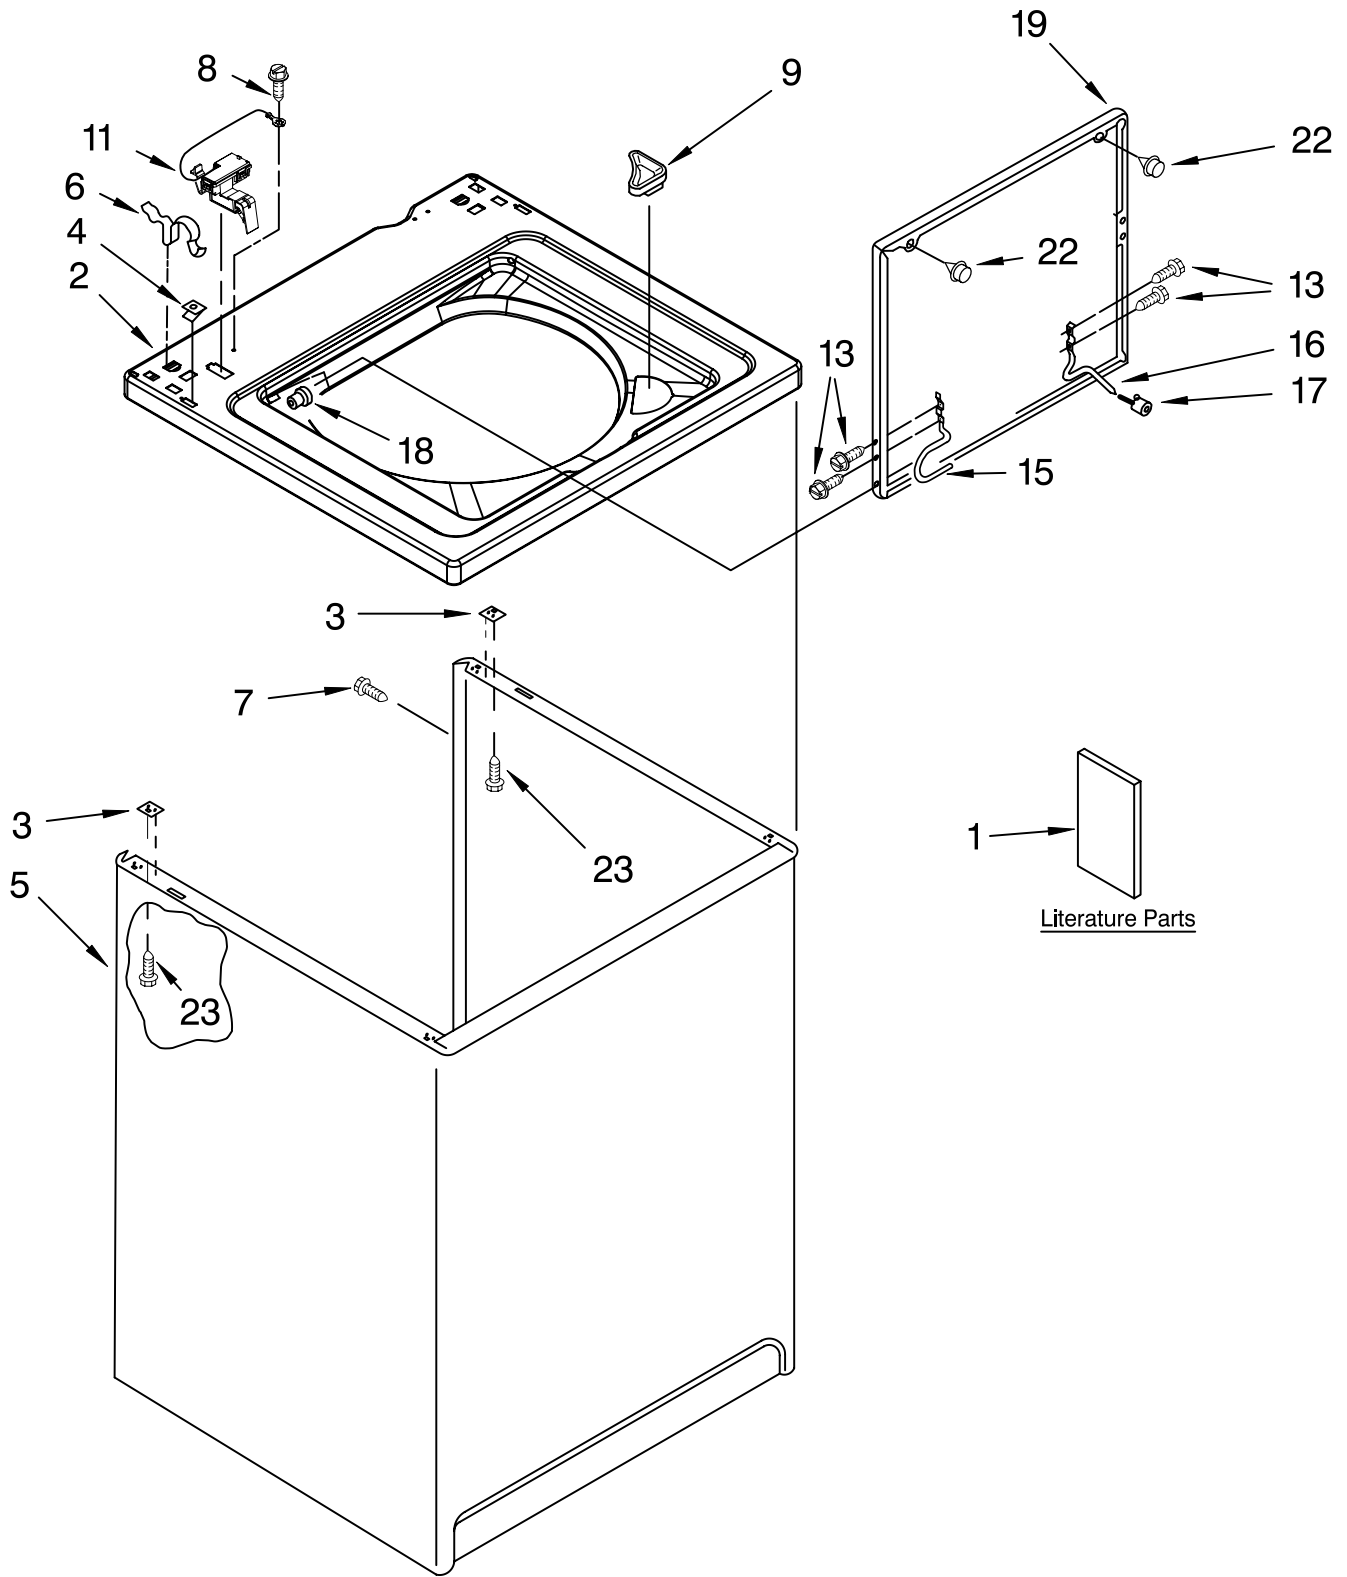

TOP AND CABINET PARTS

For Model: ETW4300SQ1

(White)

AUTOMATIC
WASHER

FOR ORDERING INFORMATION REFER TO PARTS PRICE LIST

TOP AND CABINET PARTS

For Model: ETW4300SQ1

(White)

Illus. No.	Part No.	DESCRIPTION
1		Literature Parts
	W10112488	Installation Instructions
	3957878	Feature Sheet
	3955886	Use & Care Guide
	W10023560	Energy Guide
	8578912	Wiring Diagram
2	8318064	Top
3	62750	Spacer, Cabinet To Top (4)
4	357213	Nut, Push-In (2)
5	63424	Cabinet
6	62780	Clip, Top & Cabinet & Rear Panel (2)
7	3357011	Screw, 10-16 x 1/2
8	3351614	Screw, Ground
9	3362952	Dispenser, Bleach
11	8318084	Switch, Lid
13	3351355	Screw, Lid Hinge Mounting (4)
15	8318088	Hinge, Lid (L.H.)
16	54583	Hinge, Lid (R.H.)
17	19119	Bumper, Lid Hinge
18	21258	Bearing, Lid Hinge (2)
19	8580061	Lid
22	9724509	Bumper, Lid (2)
23	3390631	Screw 10-16 X 3/8 (4)

FOR ORDERING INFORMATION REFER TO PARTS PRICE LIST