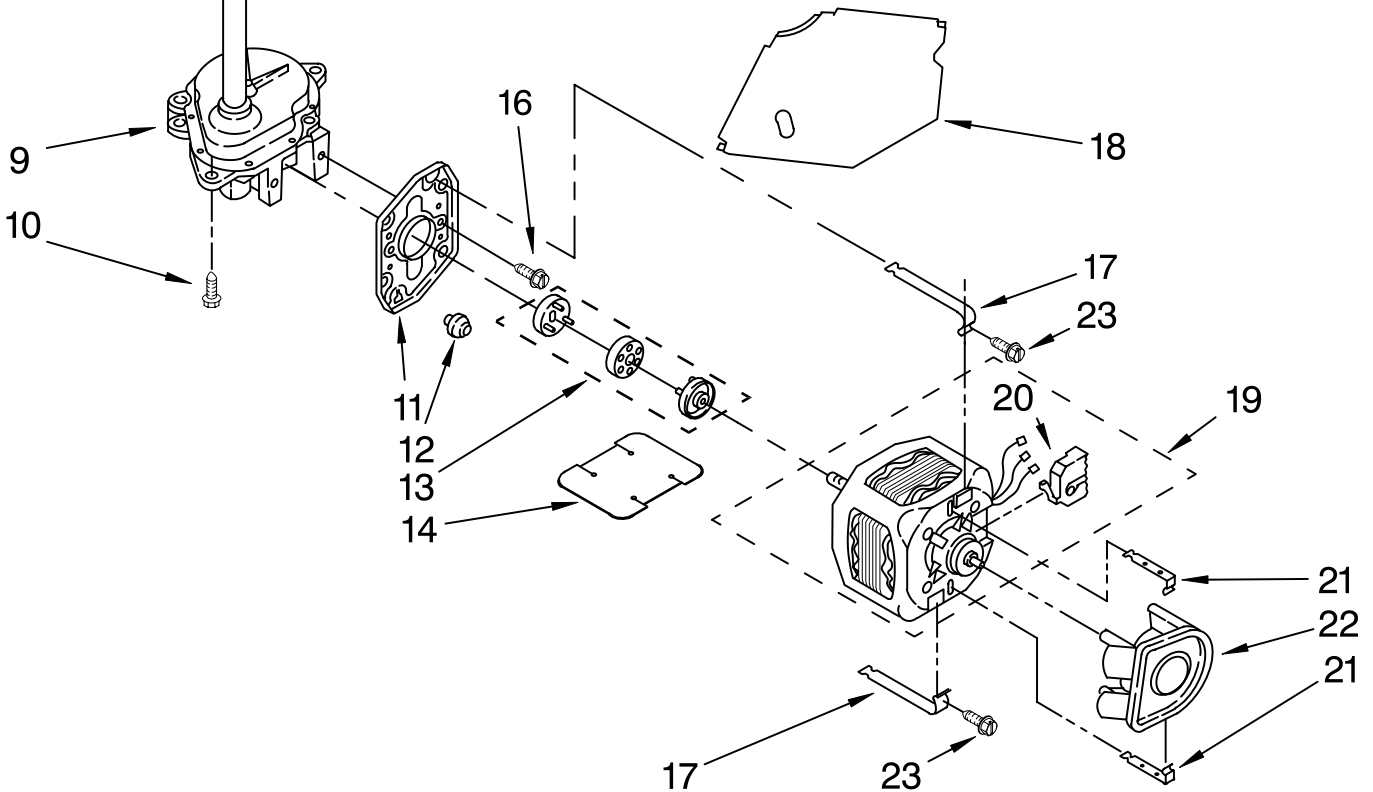

FOR ORDERING INFORMATION REFER TO PARTS PRICE LIST