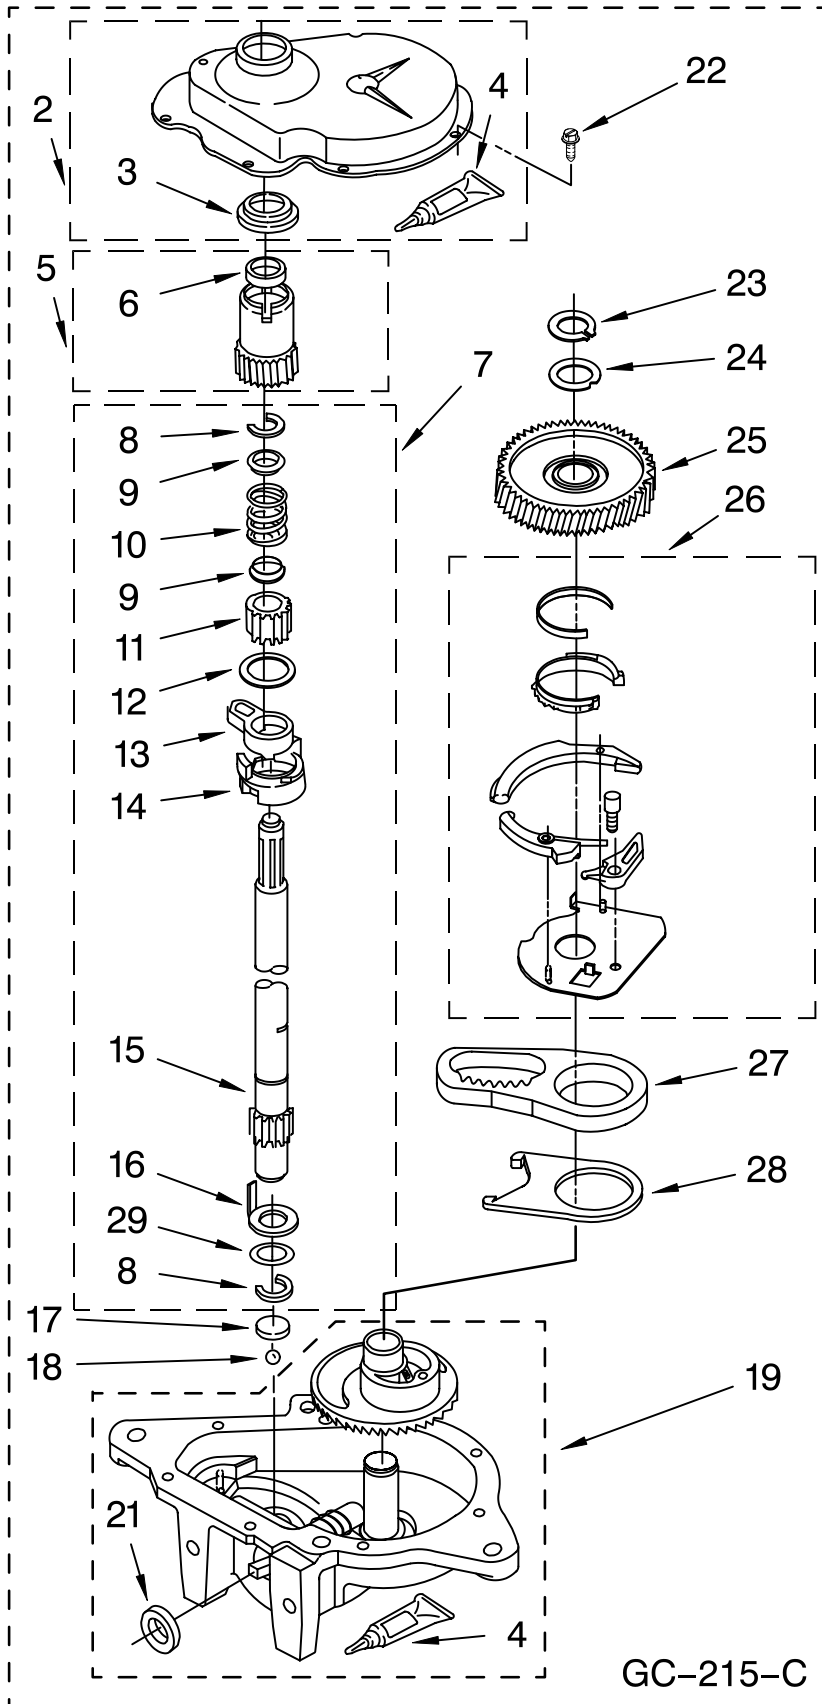

# WIRING HARNESS PARTS

For Model: ETW4300SQ1

(White)

<b>Illus. No.</b>	<b>Part No.</b>	<b>DESCRIPTION</b>	<b>Illus. No.</b>	<b>Part No.</b>	<b>DESCRIPTION</b>	<b>Illus. No.</b>	<b>Part No.</b>	<b>DESCRIPTION</b>
1	3349557	Retainer, Harness	9	62889	Receptacle, Terminal (3-Way)	16	3390423	Block, Disconnect (12-Way)
2	388498	Clip, Harness				17	3347730	Receptacle (6-Way)
3	3347812	Clip, Harness	10	353424	Plug, Terminal (3-Way)	18	3948617	Connector (T.P.A.) (3-Circuit)
4	3352501	Clip, Harness (Push-In)	11	62505	Block, Disconnect (Motor 2 Speed)	19	3360056	Plug (T.P.A.) (3-Circuit)
5	90016	Clip, Harness (Half-Harness)	12	3347243	Block, Disconnect	20		Block, Connector
6	3390496	Clip, Harness	13	63523	Protector		3354925	Natural
7	389379	Retainer, Harness	14	717252	Connector (2-Way)		3354926	Red
8		Timer, Block Disconnect	15	3352944	Clip, Harness			
	3948614	Natural						
	352089	Black						

# GEARCASE PARTS

For Model: ETW4300SQ1

(White)

Illus. No.	Part No.	DESCRIPTION
1	3360630	Gearcase (Complete)
2	285202	Cover, Gearcase
3	3349985	Seal, Gearcase Cover
4	285195	Sealer, Gasket (.20 Fl. Oz.) (6 ml)
5	63320	Pinion, Spin (Includes Illus. 25)
6	356427	Seal, Spin Pinion
7	389387	Shaft, Agitator (Complete)
8	90369	Ring, Retaining (2)
9	62677	Retainer, Spring
10	62676	Spring, Agitate
11	63273	Gear, Agitate (Includes 15 and 29)
12	62619	Washer, Agitate Gear
13	62580	Cam Follower (Includes 14)
14	62581	Cam, Agitate (Includes 13)
15	285509	Shaft, Agitator (Includes 11 and 29)
16	62618	Washer, Cam Thrust
17	16018	Bearing, Thrust
18	85529	Ball, Bearing
19	389230	Bottom and Pinion, Gearcase
21	285352	Seal, Thrust Plug
22	3351614	Screw, Gearcase Cover, Mounting (8) (10-24 x 3/8)
23	3362552	Ring, Retaining
24	285735	Washer Kit, Thrust
25	62570	Gear, Spin
26	388253	Neutral Assembly
27	3349296	Rack, Connecting
28	62621	Actuator, Shift
29	388815	Washer, Intermediate