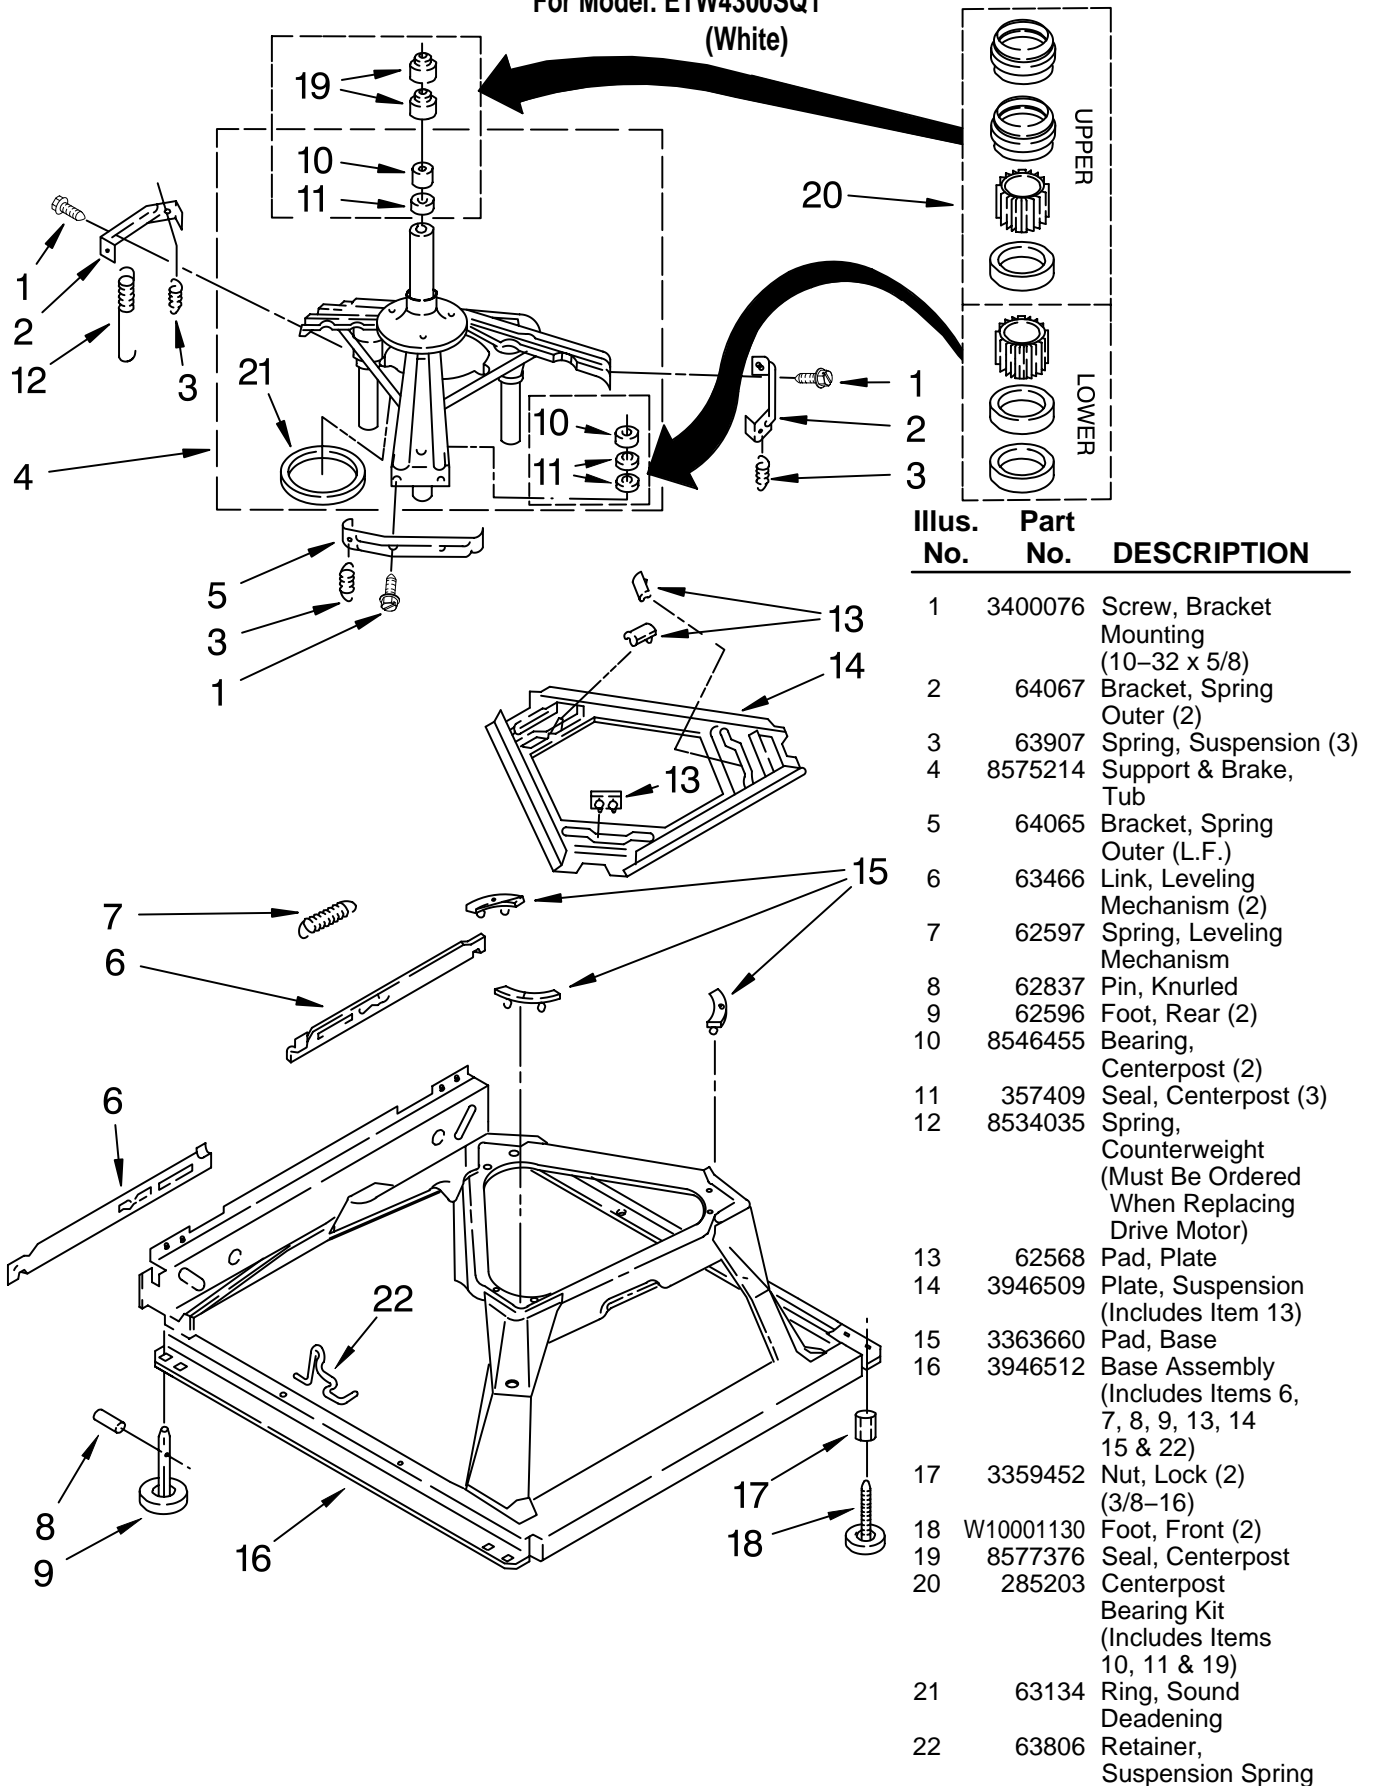

MACHINE BASE PARTS

For Model: ETW4300SQ1

(White)

FOR ORDERING INFORMATION REFER TO PARTS PRICE LIST