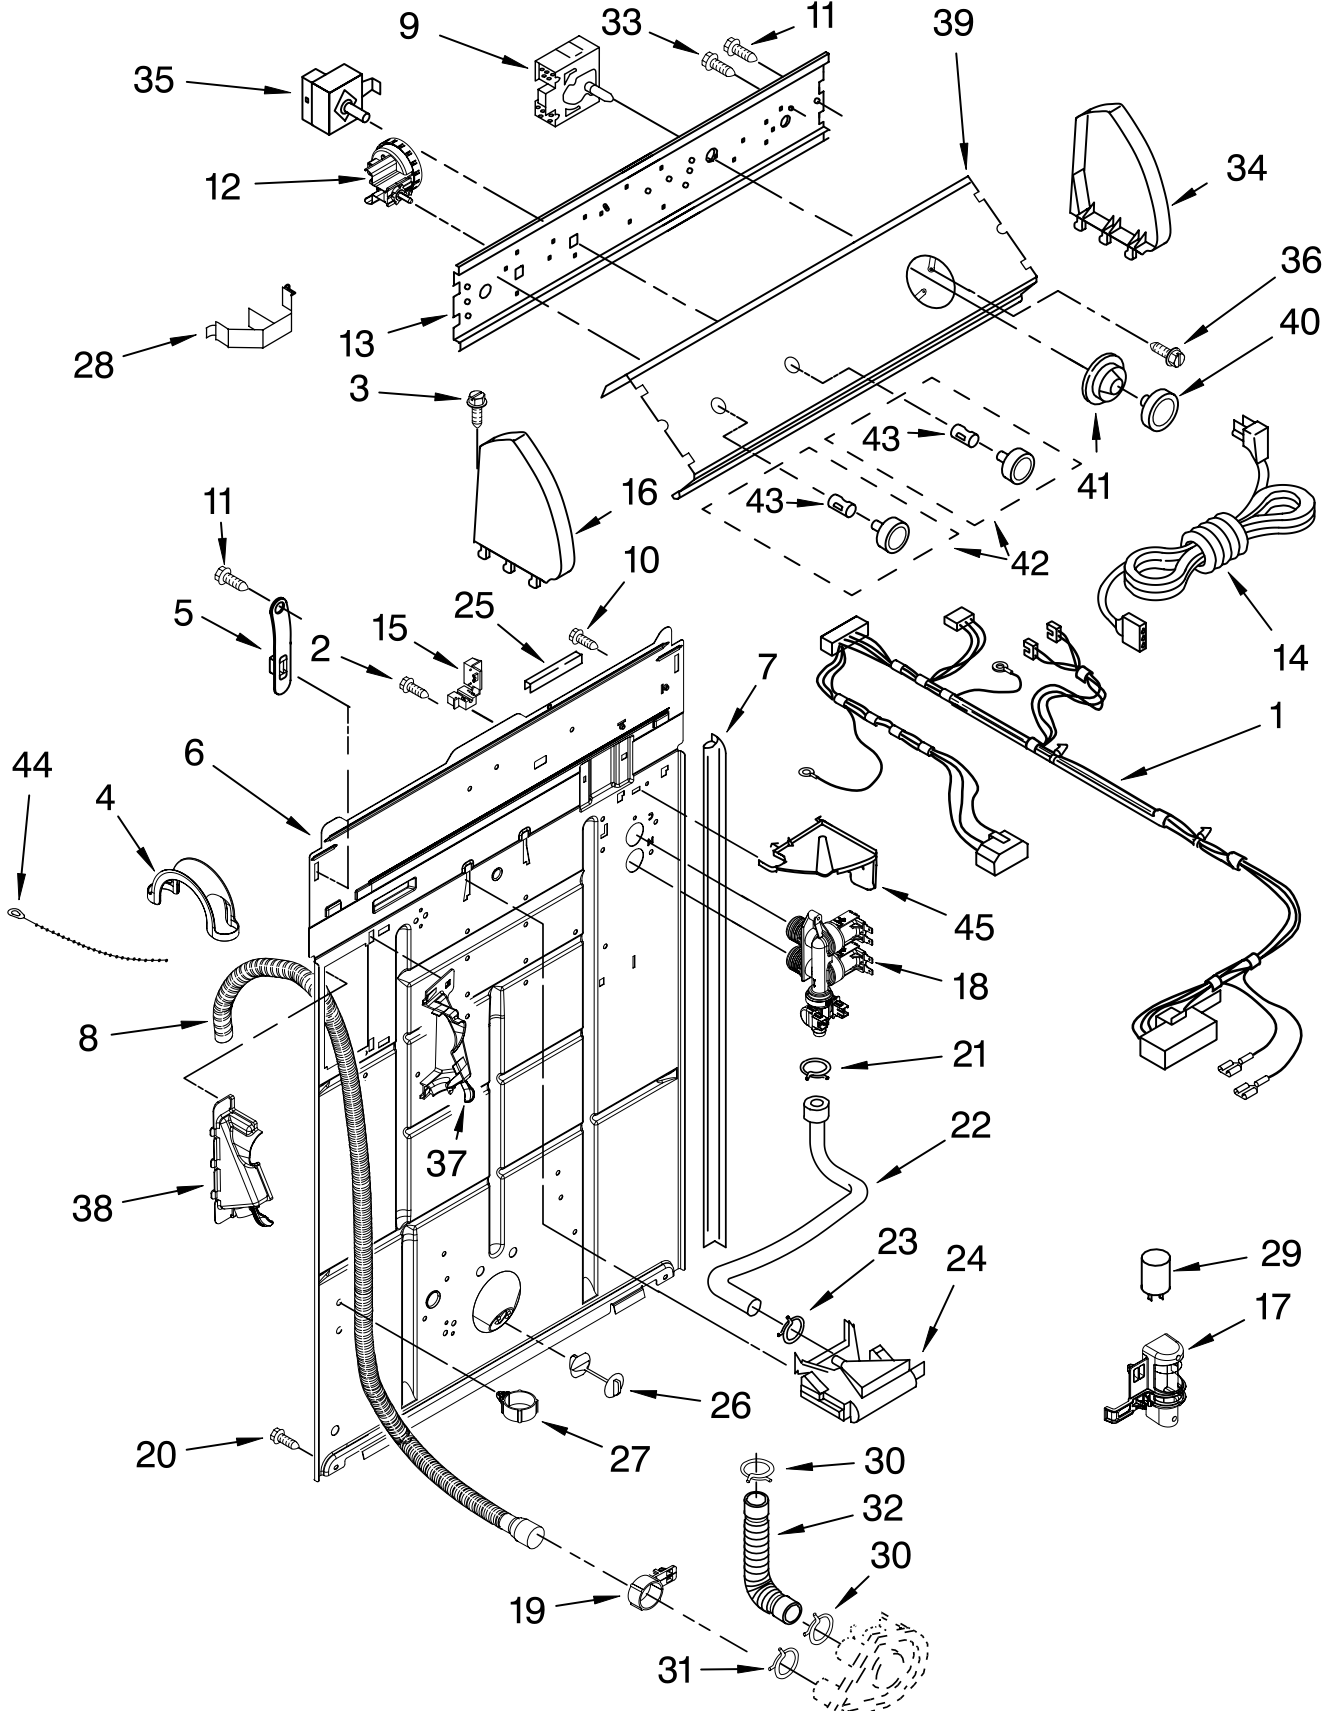

CONTROLS AND REAR PANEL PARTS

For Model: ETW4300SQ1

(White)

FOR ORDERING INFORMATION REFER TO PARTS PRICE LIST

CONTROLS AND REAR PANEL PARTS

For Model: ETW4300SQ1

(White)

Illus. No.	Part No.	DESCRIPTION	Illus. No.	Part No.	DESCRIPTION	Illus. No.	Part No.	DESCRIPTION
1	3958082	Harness, Wiring (For Detail See Pages 9 & 10)	15	3952821	Strain Relief, Power Cord	32	3951449	Hose, Pump To Tub (Includes Item 30)
2	9740848	Screw, 8-18 x 1/2	16	8274437	Cap, End (L.H.)	33	3400073	Screw, Ground
3	388326	Screw, 8-18 x 1.25 (Panel To Top)	17	8318046	Clip, Capacitor	34	8274434	Cap, End (R.H.)
4	8577378	U-Bend, Drain Hose	18	8578340	Valve, Water Inlet W/Bi-Metal	35	8578337	Switch, Water Temperature
5	8568314	Strap, Console (2)	19	8541668	Clamp, Hose	36	3400818	Screw, Timer Mounting
6	8318015	Panel, Rear	20	62863	Screw, 10-16 x 3/8	37	8541669	Bucket, Drain Hose (Left Half)
7	62747	Pad, Rear Panel	21	301958	Clamp, Hose	38	8541658	Bucket, Drain Hose (Right Half)
8	8559373	Drain Hose Assembly (Includes Items 19 & 27)	22	8317974	Hose, Vacuum Break	39	3956998	Panel, Console
9	8572976	Timer, Control (60 Hz.) (Motor Not A Service Part)	23	370450	Clamp, Hose	40	8538949	Knob, Timer
10	3351614	Screw, Ground	24	387606	Break, Vacuum	41	8538955	Dial, Timer
11	90767	Screw, 8-18 x 3/8	25	303294	Edge Protector	42	8538957	Knob, Control
12	8577844	Switch, Water Level	26	8519200	Support, Rear Panel	43	8536939	Clip, Knob
13	3948608	Bracket, Control	27	8541667	Clamp, Hose	44	3347868	Cable Tie
14	8578842	Cord, Power (Includes Item 15)	28	8055003	Clip, Harness & Pressure Hose	45	8539874	Shield, Suds
			29	8572717	Capacitor, Motor Start			
			30	3363366	Clamp, Hose			
			31	8317496	Clamp, Hose			

FOR ORDERING INFORMATION REFER TO PARTS PRICE LIST