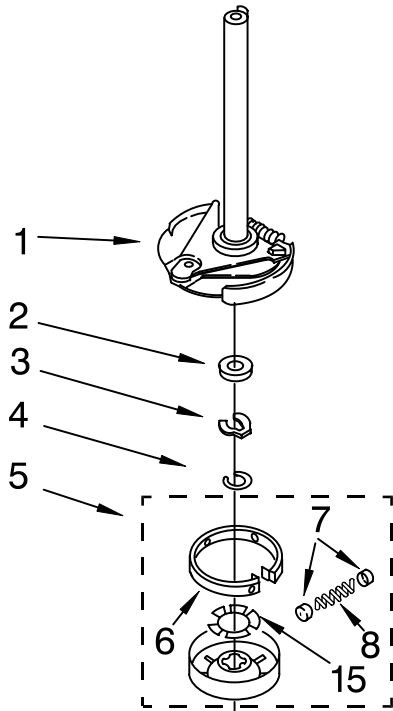

# AGITATOR, BASKET AND TUB PARTS

For Model: ETW4300SQ1

(White)

<b>Illus.</b>	<b>Part</b>	
<b>No.</b>	<b>No.</b>	<b>DESCRIPTION</b>
1	3355758	Cap, Agitator
2	3363661	Bearing-Driven Cam
3	3348752	Clothes Mover
4	358237	Screw & Washer
5	3348117	Agitator(Complete)
6	8528150	Tub Ring
7	3976308	Gasket, Tub Ring
8	21366	Nut, Spanner
9	8526017	Basket & Balance Ring
10	8519788	Balance Ring
11	63849	Tub
12	3363663	Cam Driven
13	389140	Block, Drive
14	383727	Gasket, Centerpost
15	3347780	Hose, Pressure Switch
16	2219077	Clip, Pressure Switch Hose
17	3366877	Dog, Agitator Cltch
18	3347288	Agitator
19	3350389	Spacer, Thrust
20	3354733	Cap, Barrier
21	3348855	Seal, Inner Cap
22	3949550	Washer

# BRAKE, CLUTCH, GEARCASE, MOTOR AND PUMP PARTS

For Model: ETW4300SQ1

(White)

Illus. No.	Part No.	DESCRIPTION
1	388952	Brake & Drive Tube (Complete) (Refer to Page 11 For Further Breakdown)
2	63292	Washer, Spin Tube Thrust
3	62697	Ring, Spin Tube Support
4	63283	Ring, Retainer
5	3951311	Clutch (Complete)
6	3951308	Band & Lining, Clutch (Includes Items 7 & 8)
7	62646	Cap, Clutch Spring (2)
8	3946792	Spring, Clutch
9	3360630	Gearcase (Complete) (Refer To Page 12 For Further Breakdown)
10	3357334	Screw, Gearcase To Base (3)