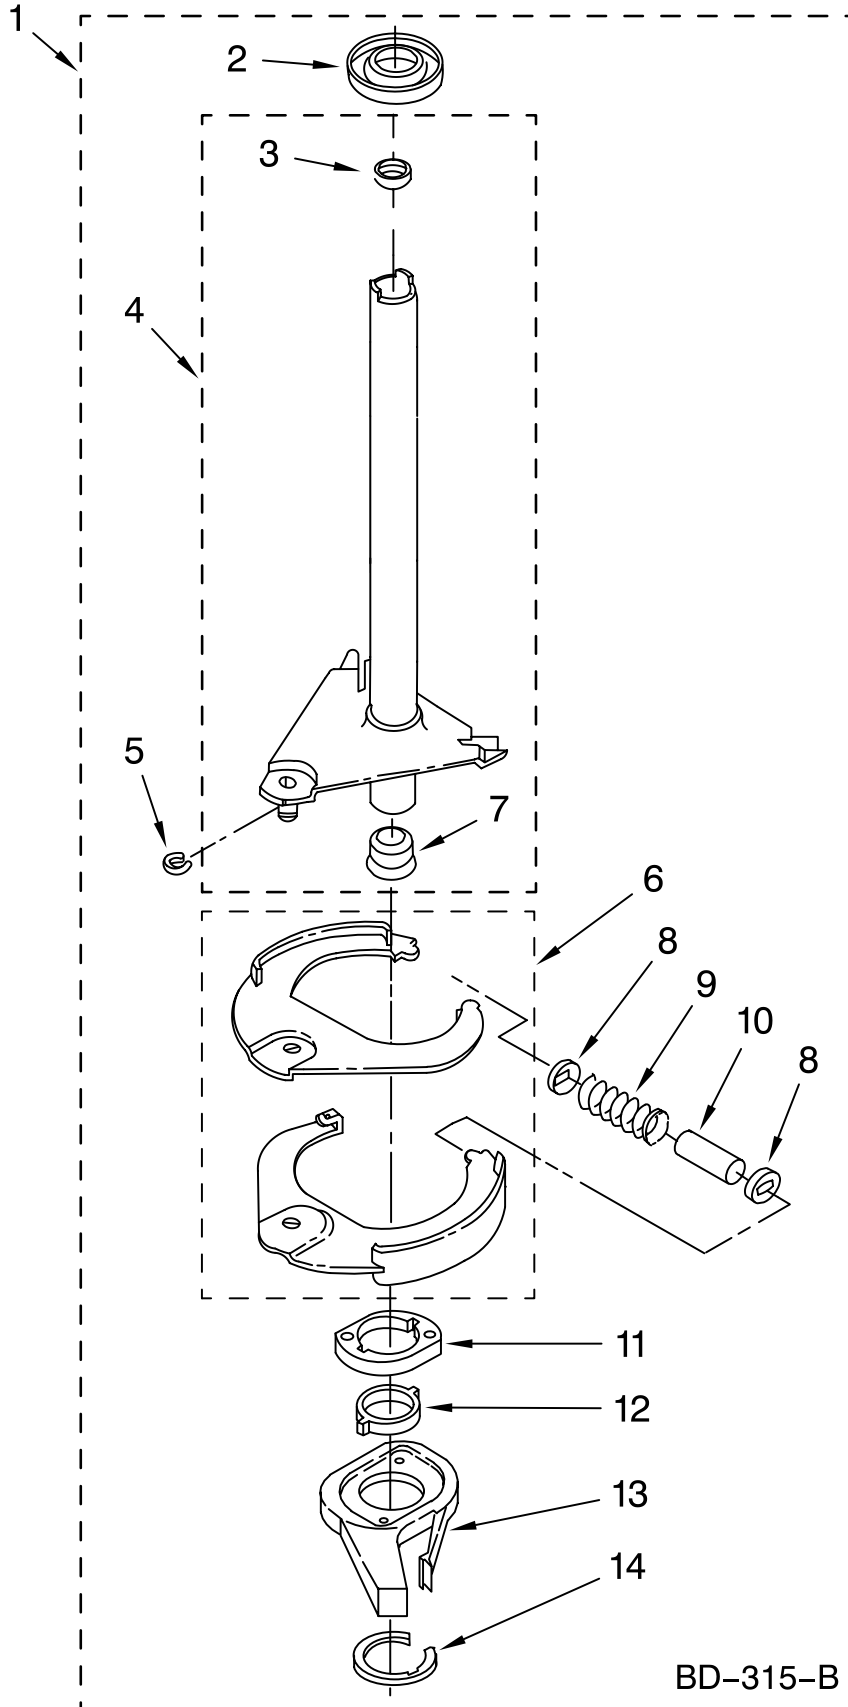

# WIRING HARNESS PARTS

For Model: ETW4300SQ1

(White)

<b>Illus. No.</b>	<b>Part No.</b>	<b>DESCRIPTION</b>	<b>Illus. No.</b>	<b>Part No.</b>	<b>DESCRIPTION</b>	<b>Illus. No.</b>	<b>Part No.</b>	<b>DESCRIPTION</b>
1	3349557	Retainer, Harness	9	62889	Receptacle, Terminal (3-Way)	16	3390423	Block, Disconnect (12-Way)
2	388498	Clip, Harness				17	3347730	Receptacle (6-Way)
3	3347812	Clip, Harness	10	353424	Plug, Terminal (3-Way)	18	3948617	Connector (T.P.A.) (3-Circuit)
4	3352501	Clip, Harness (Push-In)	11	62505	Block, Disconnect (Motor 2 Speed)	19	3360056	Plug (T.P.A.) (3-Circuit)
5	90016	Clip, Harness (Half-Harness)	12	3347243	Block, Disconnect	20		Block, Connector
6	3390496	Clip, Harness	13	63523	Protector		3354925	Natural
7	389379	Retainer, Harness	14	717252	Connector (2-Way)		3354926	Red
8		Timer, Block Disconnect	15	3352944	Clip, Harness			
	3948614	Natural						
	352089	Black						

**FOR COMPLETE WIRING HARNESS REFER TO  
CONTROL AND REAR PANEL PARTS PAGE**

WH2J

FOR ORDERING INFORMATION REFER TO PARTS PRICE LIST

# BRAKE AND DRIVE TUBE PARTS

For Model: ETW4300SQ1

(White)

Illus. No.	Part No.	DESCRIPTION
------------	----------	-------------

1	388952	Brake And Drive Tube (Complete)
2	62658	Ring, Thrust
3	356427	Seal, Drive Tube
4	64027	Tube, Basket Drive (Includes Illus. 3, 4, 5 & 9)
5	64035	Ring, Retaining
6	64232	Shoe, Brake (2)
7	62703	"T" Bearing, Spin Tube
8	3353956	Cap, Brake Spring (2)
9	387806	Spring, Brake
10	3355360	Sleeve, Brake Spring
11	661516	Cam, Brake Release
12	63022	Sleeve, Cam
13	64194	Driver, Brake Cam
14	90368	Ring, Retaining