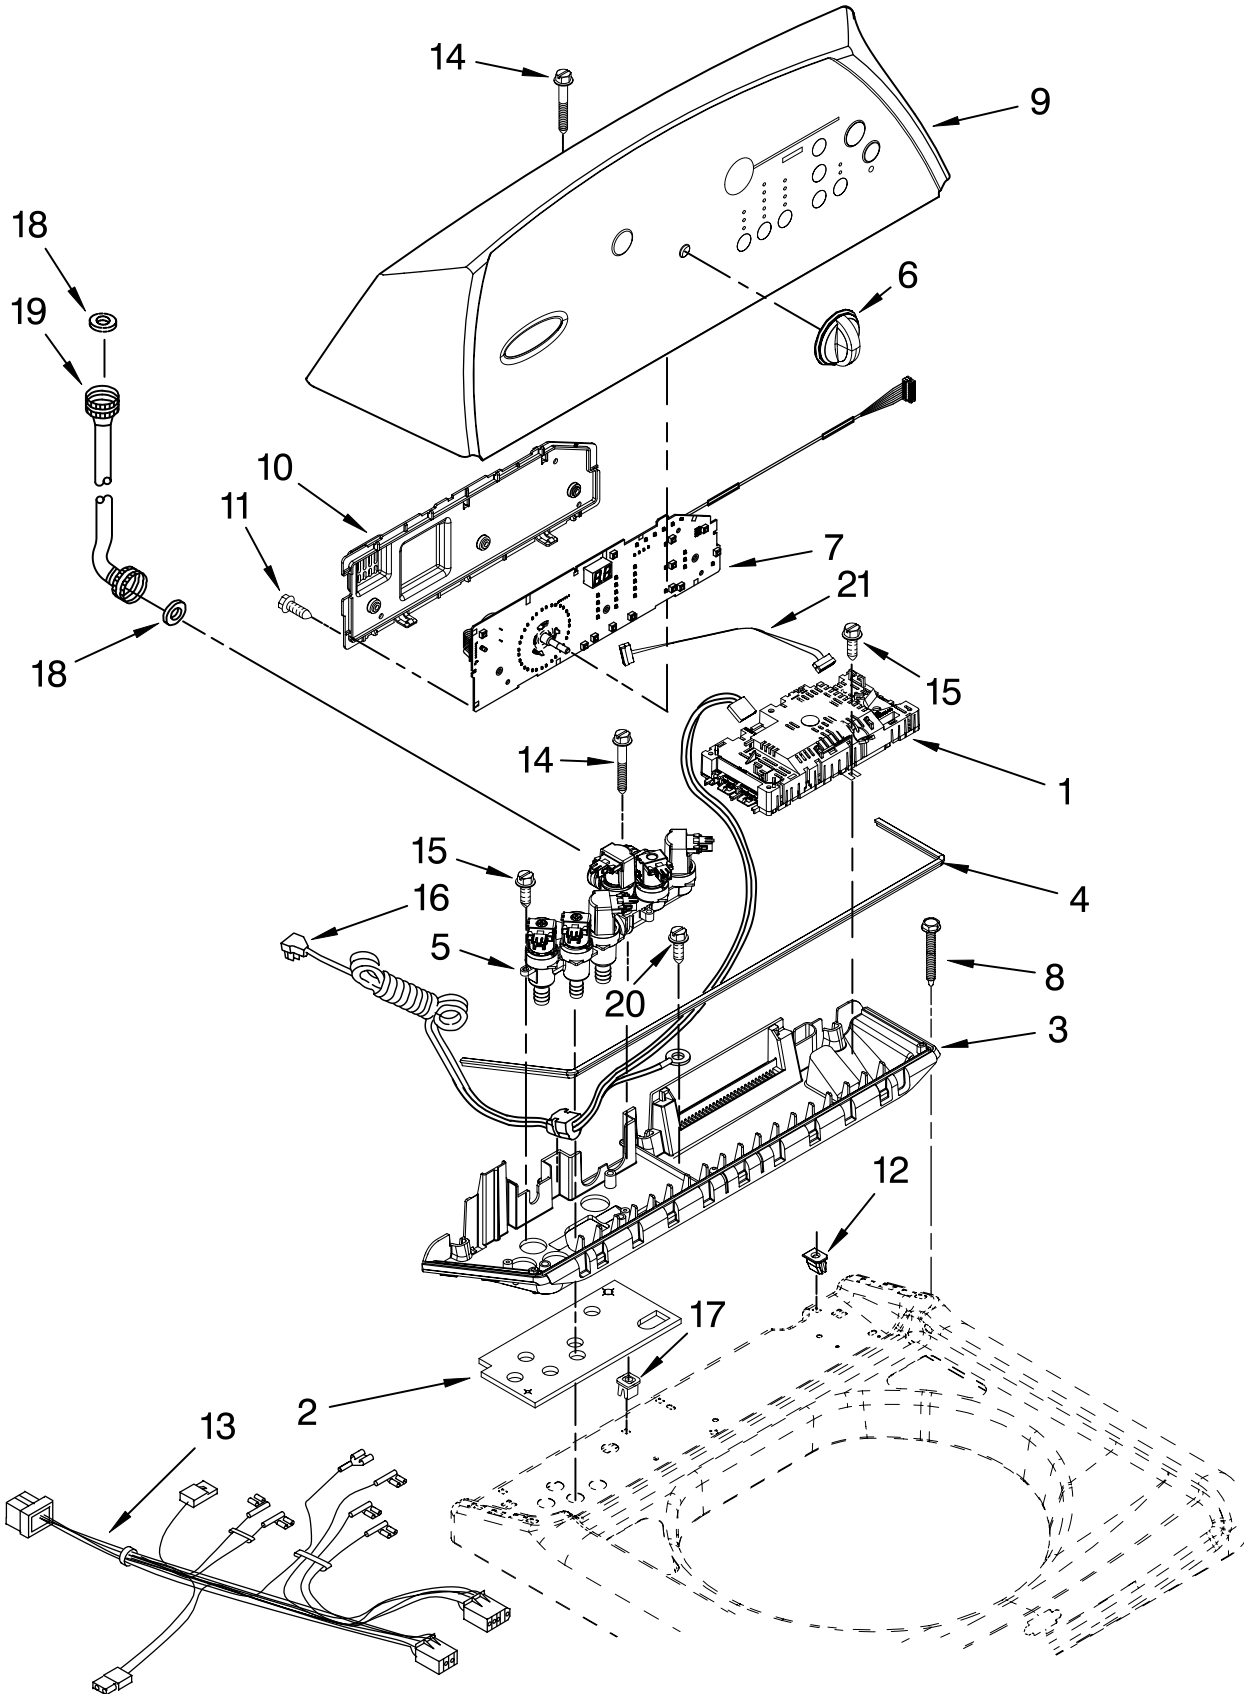

# CONTROL PANEL PARTS

For Models: WTW6600SW0, WTW6600SG0, WTW6600SB0  
(White) (Biscuit) (Black)

Illus. No.	Part No.	DESCRIPTION
1	W10104830	Control Unit Assembly, Machine & Motor
2	8565260	Gasket, Valve Tray
3		Tray Assembly, Console (Includes Items 2 & 4)
	8565304	White
	8565306	Biscuit
	8565305	Black
4	8565259	Gasket, Console/Tray
5	W10059320	Valve, Log Assembly
6		Knob, Control
	8574885	White
	8580119	Biscuit
	8580118	Black
7	8564290	User Interface
8	W10004990	Screw, 6-20 x 1.2
9		Console
	W10070060	White
	W10070070	Biscuit
	W10070080	Black
10	8564265	Cover, Rear-User Interface
11	W10003770	Screw, 6-19 x 1/2 (3)
12	W10022060	Nut, Push-In (3)
13	W10045100	Harness, Upper
14	8565324	Screw, 10-16 x 1.75
15	8281136	Screw, 8-18 x 3/4
16	3407203	Cord Assembly, Power
17	98460	Nut, Push-In (2)
18	3976300	Washer, Water Inlet Hose (1-1/16 x 5/8)(4)
19		Hose, Water Inlet
	8571377	Blue Coupler
	8571378	Red Coupler
20	488649	Screw, Power Cord Ground
21	3407187	Harness, Thermistor