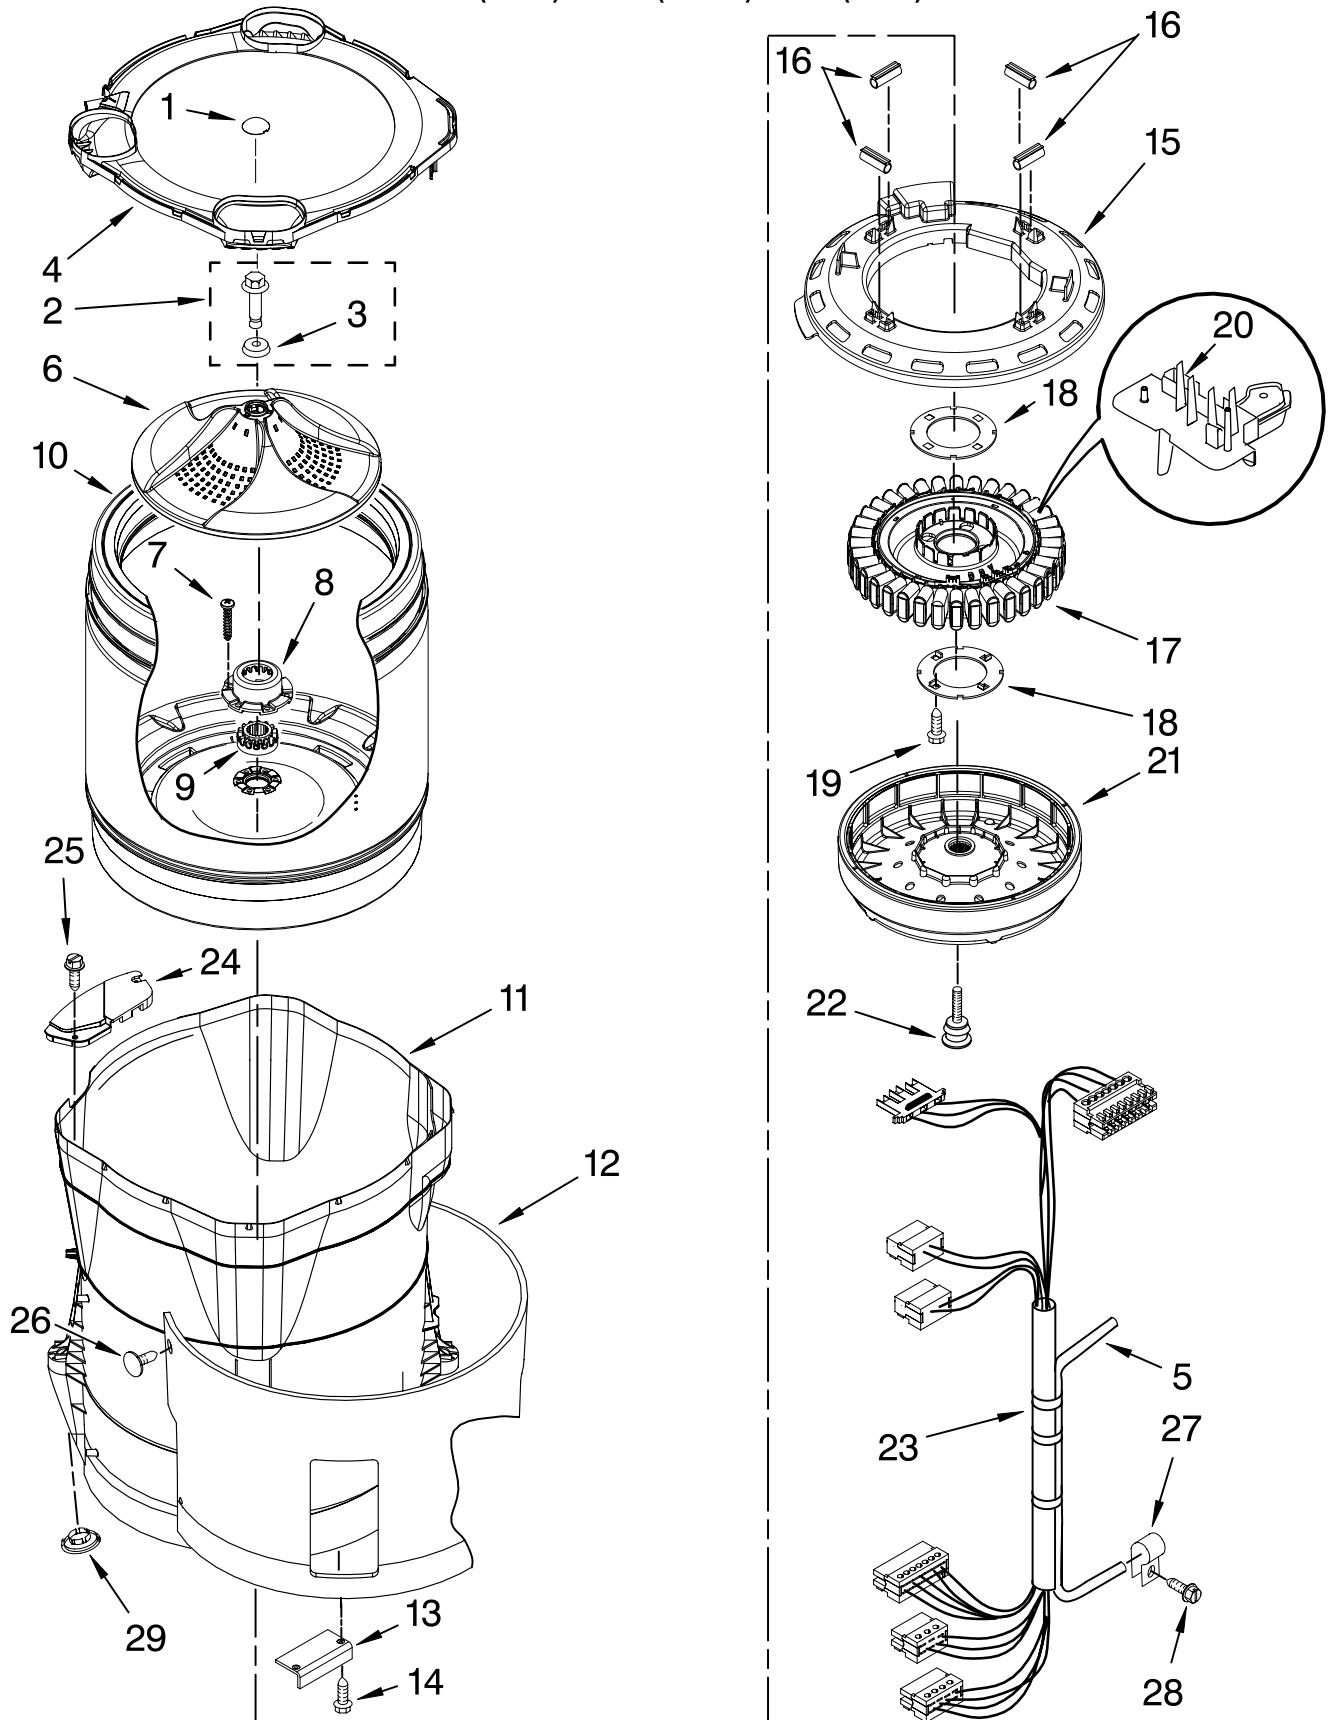

MOTOR, BASKET AND TUB PARTS

For Models: WTW6600SW0, WTW6600SG0, WTW6600SB0
(White) (Biscuit) (Black)

MOTOR, BASKET AND TUB PARTS

For Models: WTW6600SW0, WTW6600SG0, WTW6600SB0

(White)

(Biscuit)

(Black)

Illus. No.	Part No.	DESCRIPTION
1	8578929	Cap, Impeller
2	W10076270	Screw & Washer Assembly
3	W10076260	Washer
4	8542666	Tub Ring
5	8572540	Hose Pressure Switch
6	W10076230	Impeller (Washplate)
7	8533953	Screw, 8-16 x 1.000 (6)
8	8545948	Hub, Basket-Driven (Includes Item 9)
9	8545953	Hub, Basket-Driver (Includes Item 8)
10	8557267	Basket Assembly (Includes Items 7, 8, & 9)
11	8572660	Tub & Drive Shaft Assembly
12	8546680	Wrap, Tub
13	8542674	Weight, Tub Counterbalance
14	W10004910	Screw, 12-16 x 1-1/4 (2)
15	8557839	Shield, Drive Motor (Includes Item 16)
16	8565172	Tube, Buffer (Set Of 4)
17	8565170	Stator, Motor (Includes Item 18)
18	8557836	Plate, Stator (Set Of 2)
19	W10076010	Screw, 1/4-20 x .968 (4)
20	8565188	RPS Assembly
21	8565177	Rotor, Main Drive Motor (Includes Item 22)
22		Bolt, Rotor Assembly Non-Serviceable (Supplied W/Rotor)
23	W10058730	Harness, Lower (Includes Item 5)
24	8566197	Filter, Dual Pump Hood
25	8533928	Screw, 8-18 x 3/4 (2)
26	8533987	Retainer, Push-In
27	W10005430	Clamp, Pressure Hose Retainer
28	8533957	Screw, 10-16 x 1/2
29	8564017	Cup, Suspension (4)