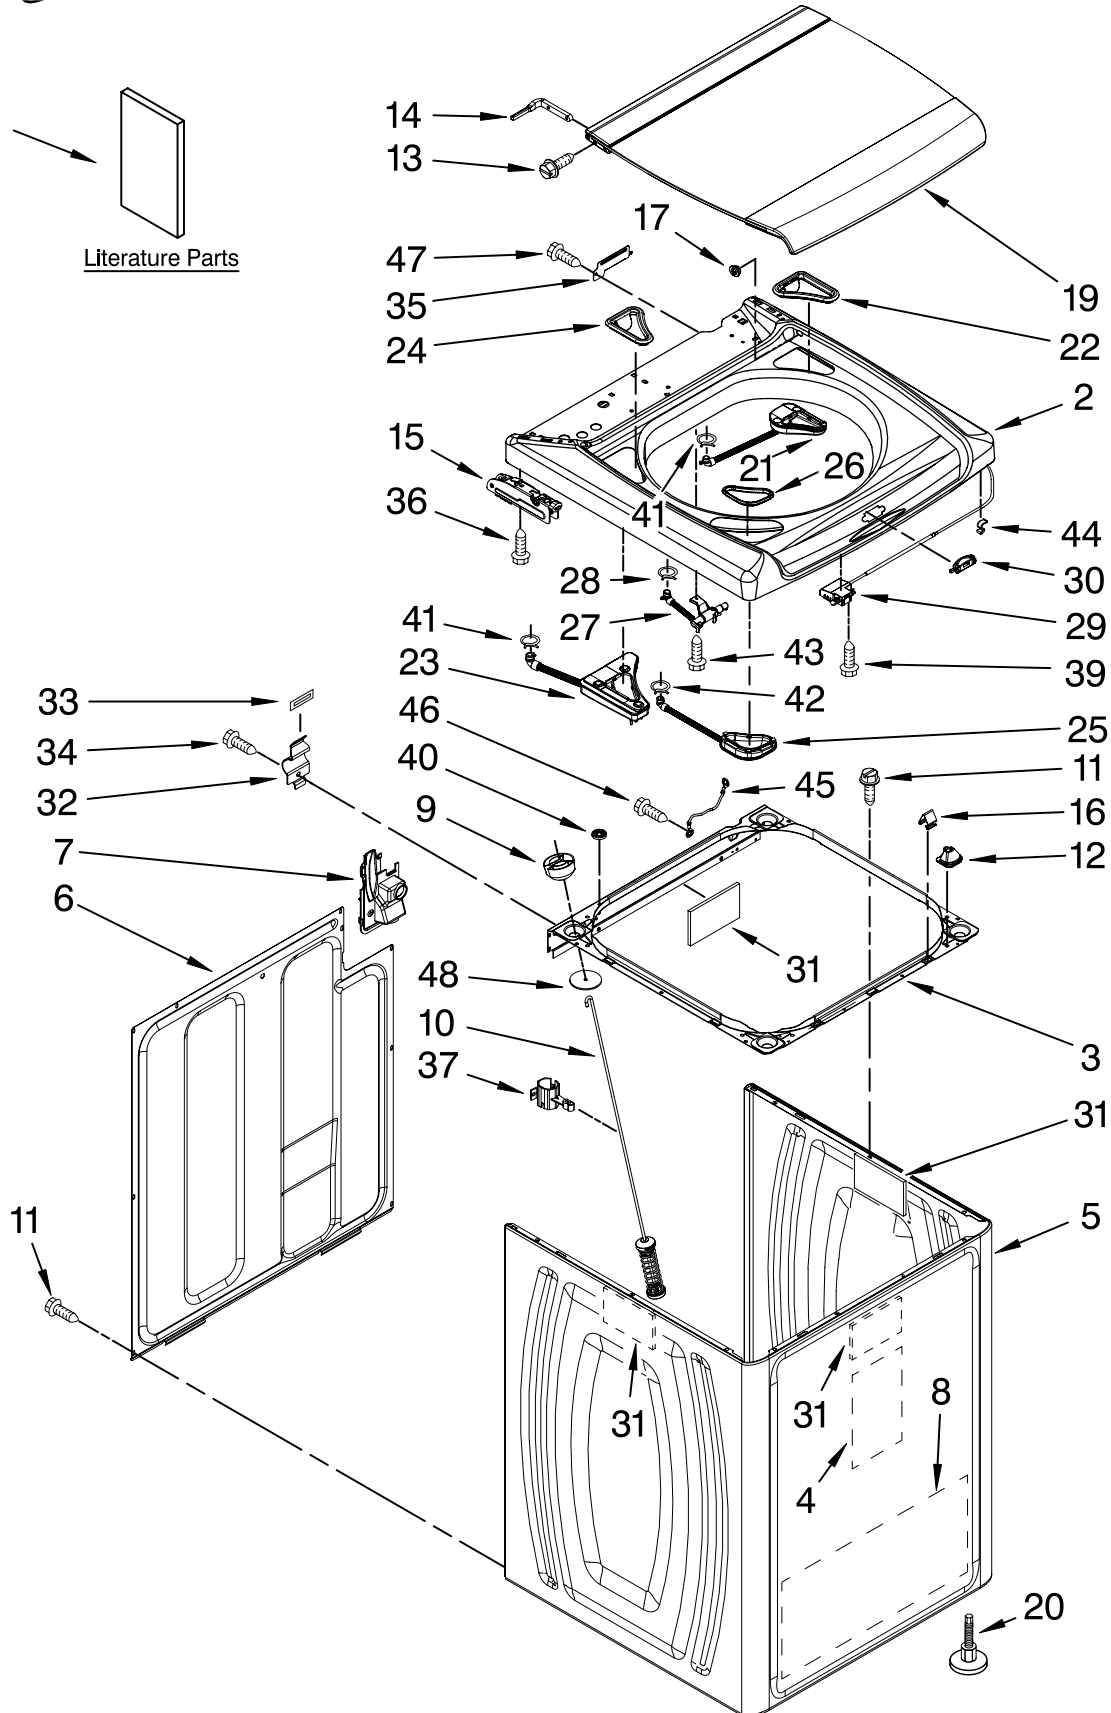

TOP AND CABINET PARTS

For Models: WTW6600SW0, WTW6600SG0, WTW6600SB0
(White) (Biscuit) (Black)

AUTOMATIC WASHER

TOP AND CABINET PARTS

For Models: WTW6600SW0, WTW6600SG0, WTW6600SB0
(White) (Biscuit) (Black)

Illus. No.	Part No.	DESCRIPTION	Illus. No.	Part No.	DESCRIPTION	Illus. No.	Part No.	DESCRIPTION
1	8566931 8567470 8567037 8566929 8577781 8567168	Literature Parts Use & Care Guide Installation Instructions (DVD) Tech Sheet Quick Start Guide Wiring Diagram Energy Guide	14	8563965 8572974	Hinge Wire (2) (L.H.) (R.H.)	25	8564976 W10059170 W10059180	Dispenser, Detergent White Biscuit Elephant
			15	8563962 8563963	Hinge, Spring Assembly (Glass Lid) (Left) (Right)	26	8564979 W10045190 W10045210	Bezel, Detergent Dispenser White Biscuit Elephant
2	8565311 8565312 W10053420	Top White Biscuit Black	16	8563785	Lock, Top- Front (2)	27	8543779	Nozzle Assembly, Fresh Water
3	8576639	Frame Assembly, Cabinet Top (Includes Item 31)	17	W10052730	Bearing, Lid Hinge (2)	28	371503	Clamp, Hose
4	8576784	Sound Absorber, Cabinet	19	8565267	Lid, Glass Assembly Brilliant White Aluminum	29	W10059230	Lock Assembly, Lid
5	8566156 8566157 W10050330	Cabinet White Biscuit Black		8576485 W10071520	Gold Dust Black	30	8572019 8563939 W10052520	Bezel, Lid Lock White Biscuit Black
6	8566090	Panel, Rear	20	8578826	Foot Assembly, Leveling (4)	31	8564458	Absorber, Impact
7	8543781	Retainer, Drain Hose Storage	21		Dispenser, Fabric Softener	32	8564456	Hinge, Top (2)
8	8578225	Sound Absorber, Cabinet		W10059150 W10052670 W10052680	White Biscuit Elephant	33	18849	Pad, Top Hinge (2)
9	8576475	Ball, Suspension (4)	22	8566210 8580016 8580017	White Biscuit Elephant	34	343641	Screw, 10-16 x 1/2 (2)
10	8564009	Damper Assembly, Tub Suspension (Set Of 4)	23	W10059160 W10052690 W10052700	White Biscuit Elephant	35	8563941	Cover, Harness
11	1157158	Screw, 8-18 x 3/8		8566210 8580016 8580017	White Biscuit Elephant	36	693995	Screw, 8-18 x 3/8
12	8563602	Locator, Top (2)	24	8566211 8580018 8580019	White Biscuit Elephant	37	8543784	Bracket, Drain Hose
13	W10078270	Screw, Lid Hinge Mounting (4)			Dispenser, Bleach	39	8281136	Screw, 10-16 x 3/4
					Dispenser	40	8576476	Spacer, Rear (Cabinet/Top)
					White Biscuit Elephant	41	370451	Clamp, Hose
					Dispenser	42	371503	Clamp, Hose
					White Biscuit Elephant	43	3400061	Screw, 10-16 x 9/16
					Dispenser	44	90016	Clip, Harness (4)
					White Biscuit Elephant	45	8281736	Wire, Ground Jumper
					Dispenser	46	3400076	Screw, 10-32 x 5/8
					White Biscuit Elephant	47	3390647	Screw, 8-18 x 1/2
					Dispenser	48	8577896	Washer, Suspension Umbrella