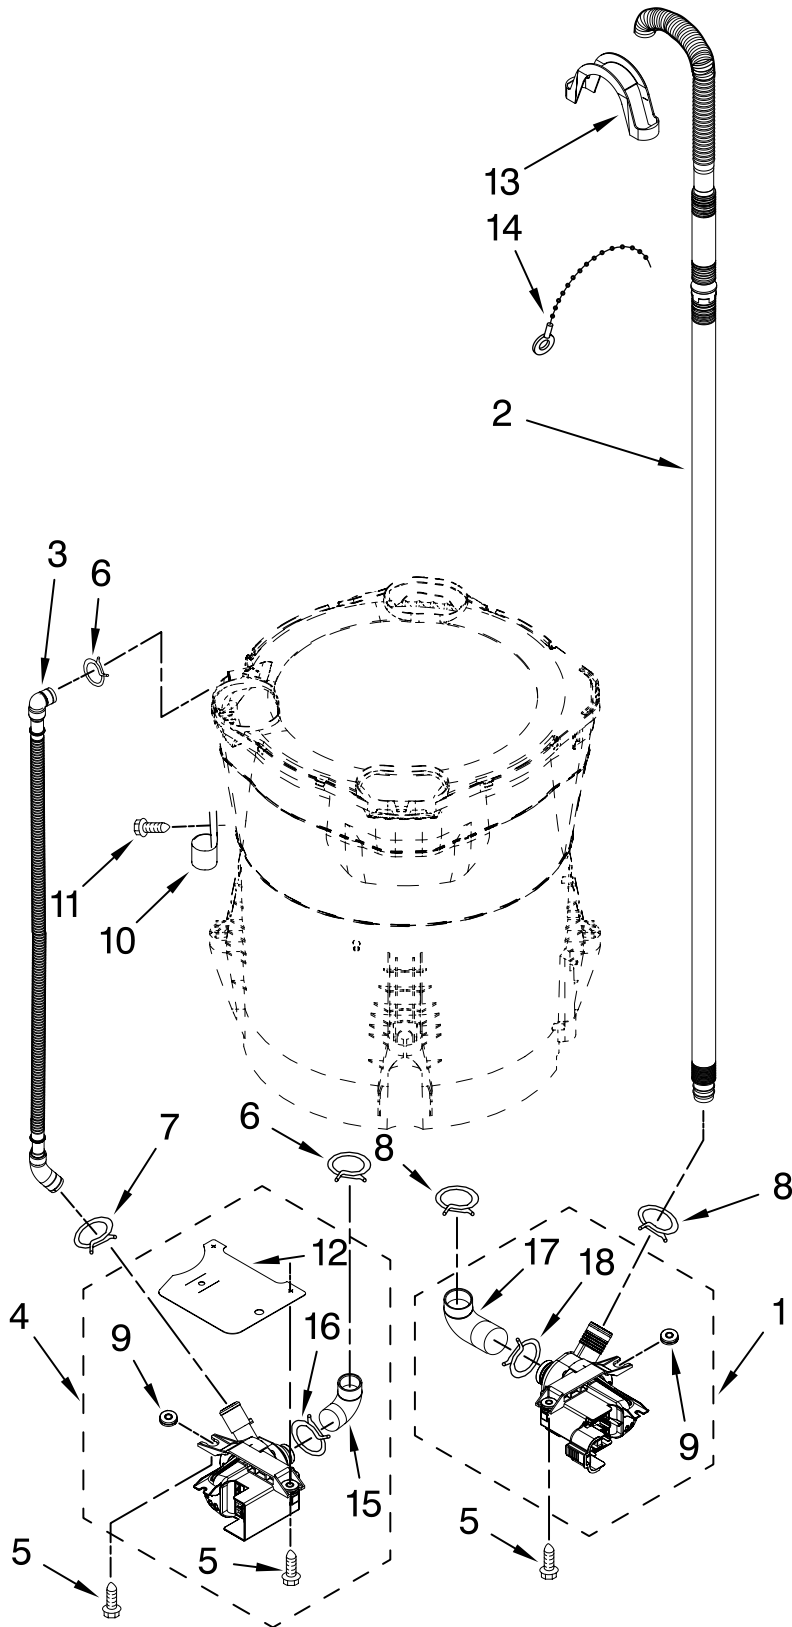

PUMP PARTS

For Models: WTW6600SW0, WTW6600SG0, WTW6600SB0
(White) (Biscuit) (Black)

Illus. No.	Part No.	DESCRIPTION
1	W10049390	Pump Assembly, Drain
2	8571715	Hose, Drain
3	8543774	Hose, Recirc
4	8578573	Pump Assembly, Recirc
5	8534063	Screw, 10-14 x 1.000
6	370449	Clamp, Hose
7	8269146	Clamp, Hose
8	8317496	Clamp, Hose
9	8182771	Grommet, Pump Mounting (4)
10	8534021	Clamp, Recirc Hose Retainer
11	8533943	Screw, 10-16 x 3/4
12	8578572	Shield, Recirc Pump
13	8576642	Retainer, Drain Hose
14	3347868	Cable Tie
15	8182769	Hose, Recirc Pump
16	8182770	Clamp, Recirc Pump Hose
17	8182767	Hose, Drain Pump
18	8182768	Clamp, Drain Pump Hose