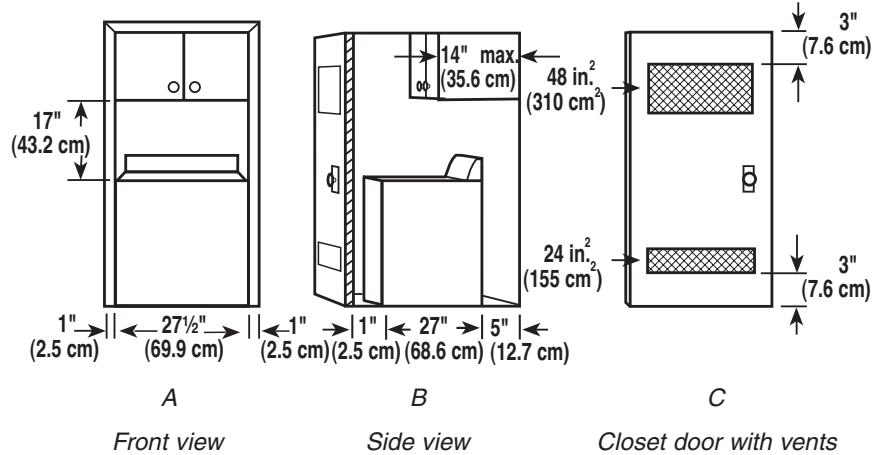

Cabrio™ Automatic Washer

PRODUCT MODEL NUMBERS

WTW6700T

Electrical: A 120-volt, 60 Hz, AC-only, 15 or 20 amp fused electrical supply is required. A time-delay fuse or circuit breaker and separate circuit are recommended.

Water: A water heater set to deliver 120°F (49°C) water to the washer. Hot and cold faucets located within 3 ft (90 cm) of the hot and cold water fill valves, and water pressure of 20-100 psi (138-690 kPa) for best performance.

RECESSED AREA AND CLOSET INSTALLATION

For closet installation, with a door, the minimum ventilation openings in the top and bottom of the door are required (view B). Louvered doors with equivalent air ventilation openings in the top and bottom are acceptable.