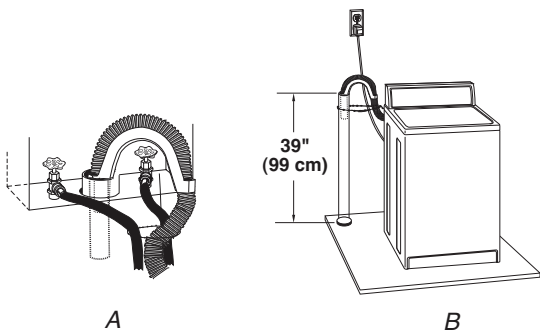

Water: A water heater set to deliver 120°F (49°C) water to the washer. Hot and cold faucets located within 3 ft (90 cm) of the hot and cold water fill valves, and water pressure of 20-100 psi (138-690 kPa) for best performance.

RECESSED AREA AND CLOSET INSTALLATION

For closet installation, with a door, the minimum ventilation openings in the top and bottom of the door are required (view B). Louvered doors with equivalent air ventilation openings in the top and bottom are acceptable.

The top of the standpipe must be at least 39" (99 cm) high and no higher than 96" (244 cm) from the bottom of the washer.

Laundry tub drain system (view C)

The laundry tub needs a minimum 20 gal. (76 L) capacity. The top of the laundry tub must be at least 39" (99 cm) above the floor and no higher than 96" (244 cm) from the bottom of the washer.