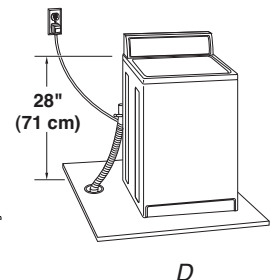

Floor drain system (view D)

The floor drain system requires a siphon break that may be purchased separately. The siphon break must be a minimum of 28" (71 cm) from the bottom of the washer. Additional hoses might be needed.