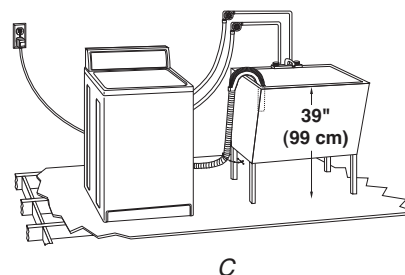

DRAIN SYSTEM OPTIONS

Standpipe drain system - wall or floor (view A & B)

The standpipe drain requires a minimum diameter standpipe of 2" (5 cm). The minimum carry-away capacity can be no less than 17 gal. (64 L) per minute.

The top of the standpipe must be at least 39" (99 cm) high and no higher than 96" (244 cm) from the bottom of the washer.

Laundry tub drain system (view C)

The laundry tub needs a minimum 20 gal. (76 L) capacity. The top of the laundry tub must be at least 39" (99 cm) above the floor and no higher than 96" (244 cm) from the bottom of the washer.