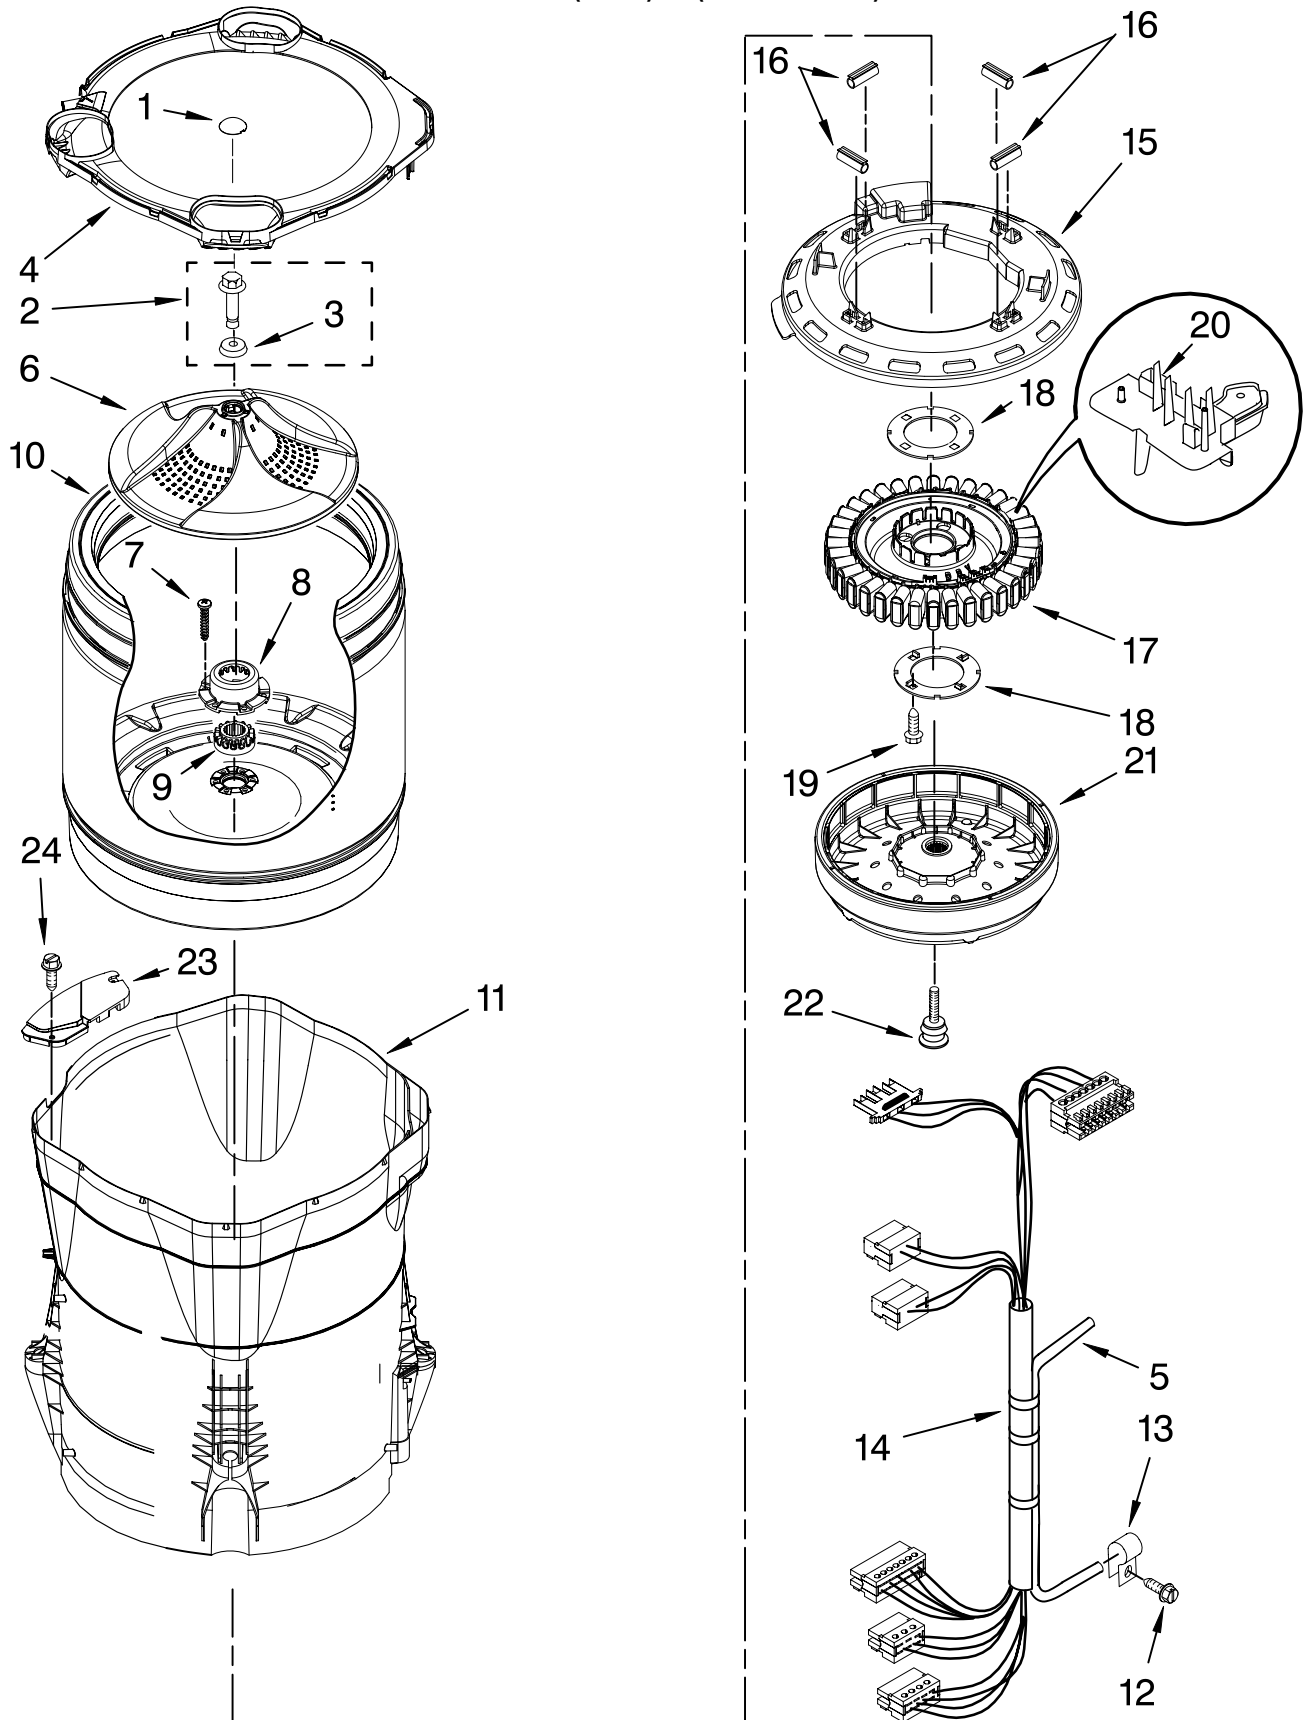

MOTOR, BASKET AND TUB PARTS

For Models: WTW6700TW1, WTW6700TU1
(White) (Ultimate Silver)

FOR ORDERING INFORMATION REFER TO PARTS PRICE LIST

MOTOR, BASKET AND TUB PARTS

For Models: WTW6700TW1, WTW6700TU1
(White) (Ultimate Silver)

<u>Illus.</u> <u>No.</u>	<u>Part</u> <u>No.</u>	<u>DESCRIPTION</u>
1	W10106600	Cap, Impeller
2	W10076270	Screw & Washer Assembly
3	W10076260	Washer
4	W10130807	Tub Ring
5	8572540	Hose Pressure Switch
6	W10141017	Impeller (Washplate)
7	8533953	Screw, 8-16 x 1.000 (6)
8	W10118114	Hub, Basket-Driven (Includes Item 9)
9	8545953	Hub, Basket-Driver (Includes Item 8)
10	W10118182	Basket Assembly (Includes Items 7, 8, & 9)
11	W10128830	Tub & Drive Shaft Assembly
12	8533957	Screw, 10-16 X 1/2
13	W10005430	Clamp, Pressure Hose Retainer
14	W10137697	Harness, Lower (Includes Item 5)
15	W10137698	Shield, Drive Motor (Includes Item 16)
16	8565172	Tube, Buffer (Set Of 4)
17	8565170	Stator, Motor (Includes Item 18)
18	8557836	Plate, Stator (Set Of 2)
19	8534042	Screw, 1/4-20 x .968 (4)
20	W10137685	RPS Assembly
21	8565177	Rotor, Main Drive Motor (Includes Item 22)
22		Bolt, Rotor Assembly Non-Serviceable (Supplied W/Rotor)
23	8566197	Filter, Dual Pump Hood
24	8533928	Screw, 8-18 x 3/4 (2)

FOR ORDERING INFORMATION REFER TO PARTS PRICE LIST