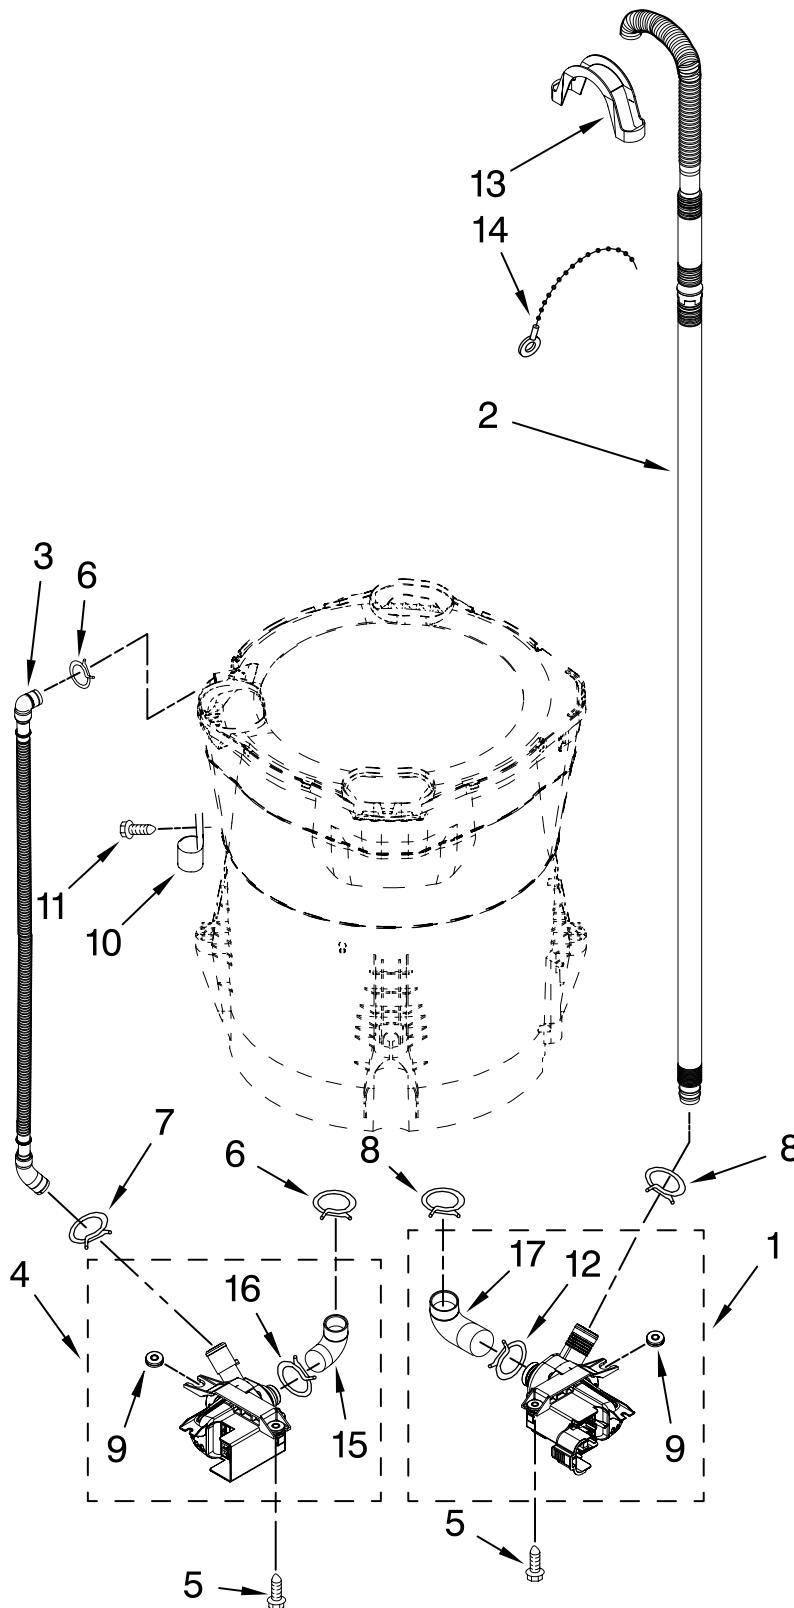

Illus. No.	Part No.	DESCRIPTION
1	W10051176	Control Unit Assembly, Machine & Motor
2	W10130502	Gasket, Valve Tray
3		Tray Assembly, Console (Includes Items 2 & 4)
	8565304	White
	W10158216	Silver
4	8565259	Gasket, Console/Tray
5	W10128457	Valve, Log Assembly
6		Knob, Control
	8574957	White
	W10183632	Ultimate Silver
7	W10051131	User Interface
8	W10004990	Screw, 6-20 x 1.2
9		Console
	W10110804	White
	W10191904	Ultimate Silver
10	8564265	Cover, Rear-User Interface
11	W10003770	Screw, 6-19 x 1/2 (3)
12	W10022060	Nut, Push-In (3)
13	W10128687	Harness, Upper (Includes Item 21)
14	8565324	Screw, 10-16 x 1.75
15	8281136	Screw, 8-18 x 3/4
16	3407203	Cord Assembly, Power
17	98460	Nut, Push-In (2)
18	3976300	Washer, Water Inlet Hose (1-1/16 x 5/8)(4)
19		Hose, Water Inlet
	8571377	Blue Coupler
	8571378	Red Coupler
20	3351614	Screw, Power Cord Ground
21	3407187	Harness, Thermistor

FOR ORDERING INFORMATION REFER TO PARTS PRICE LIST

PUMP PARTS

For Models: WTW6700TW1, WTW6700TU1
(White) (Ultimate Silver)

Illus. No.	Part No.	DESCRIPTION
1	W10049390	Pump Assembly, Drain
2	W10128765	Hose, Drain
3	8543774	Hose, Recirc
4	W10049400	Pump Assembly, Recirc
5	W10004910	Screw, 12-16 x 1.125
6	370449	Clamp, Hose
7	8269146	Clamp, Hose
8	8317496	Clamp, Hose
9	8182771	Grommet, Pump Mounting (4)
10	8534021	Clamp, Recirc Hose Retainer
11	8533943	Screw, 10-16 x 3/4
12	8182768	Clamp, Drain Pump Hose
13	8576642	Retainer, Drain Hose
14	3347868	Cable Tie
15	8182769	Hose, Recirc Pump
16	8182770	Clamp, Recirc Pump Hose
17	8182767	Hose, Drain Pump