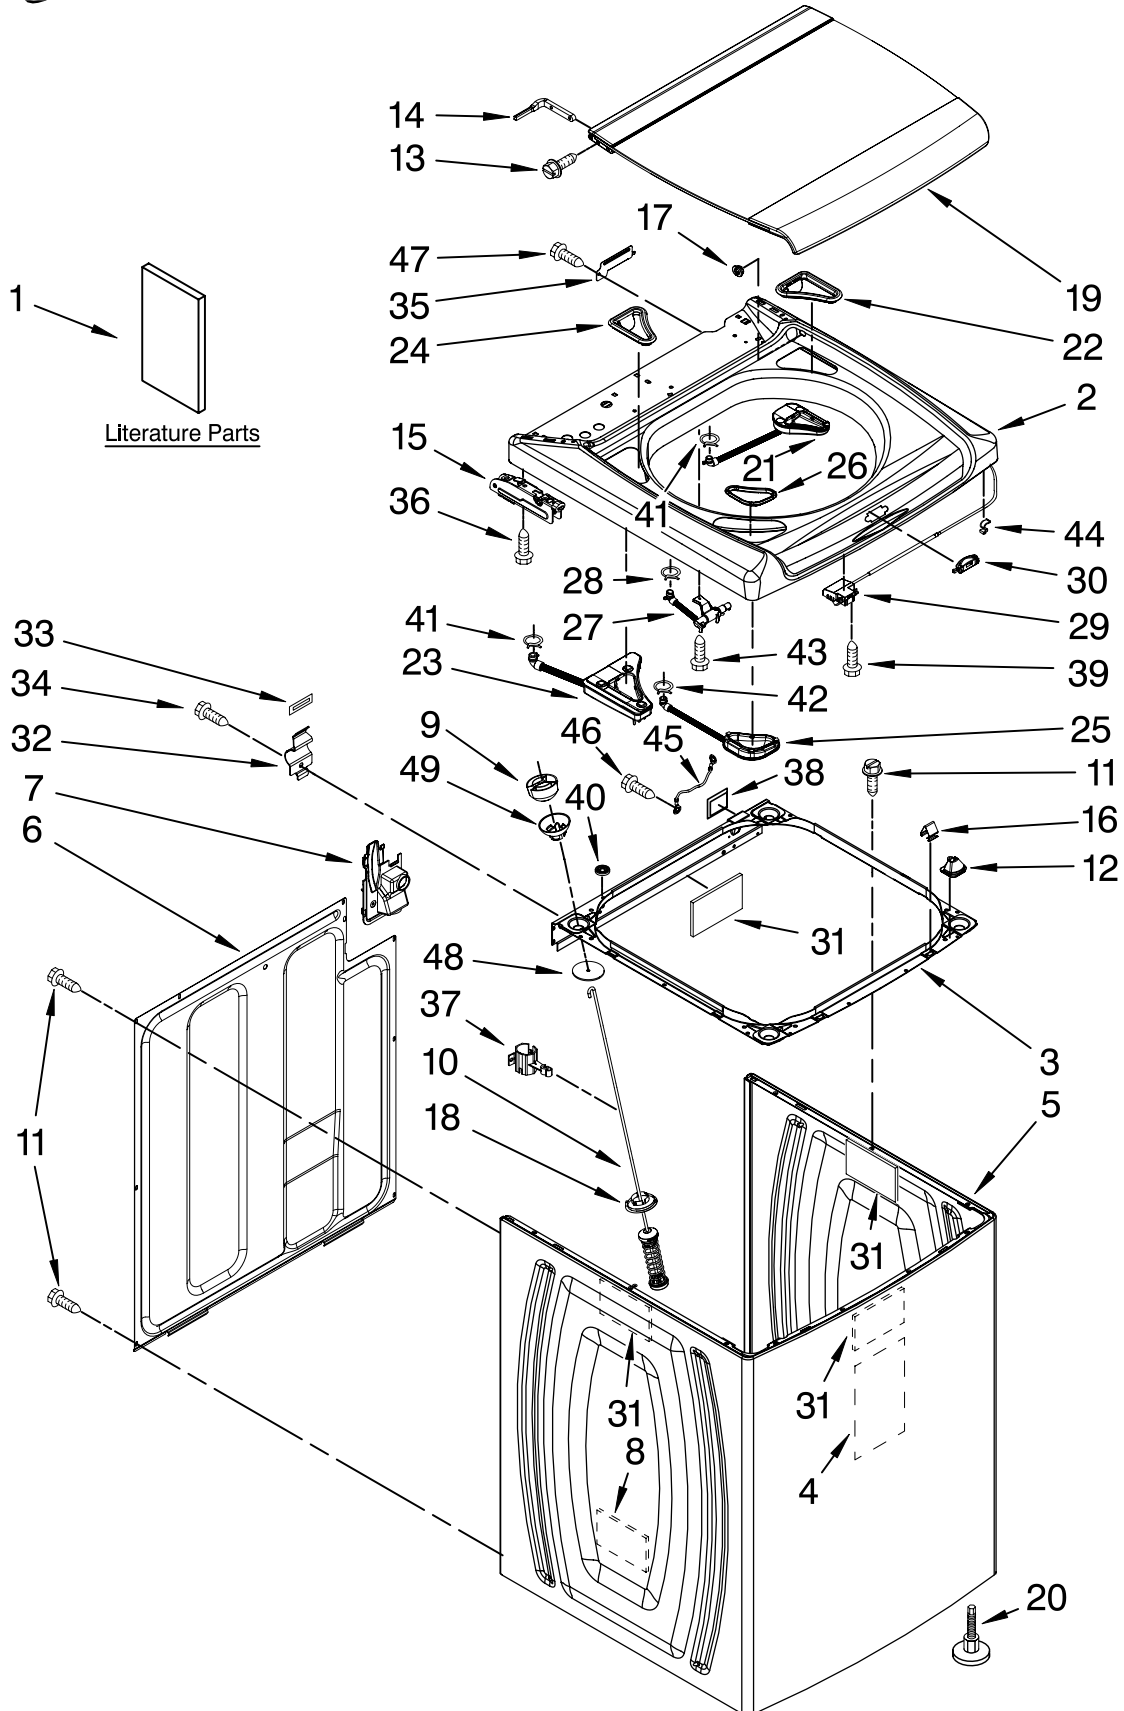

TOP AND CABINET PARTS

AUTOMATIC WASHER

For Models: WTW6700TW1, WTW6700TU1
(White) (Ultimate Silver)

FOR ORDERING INFORMATION REFER TO PARTS PRICE LIST