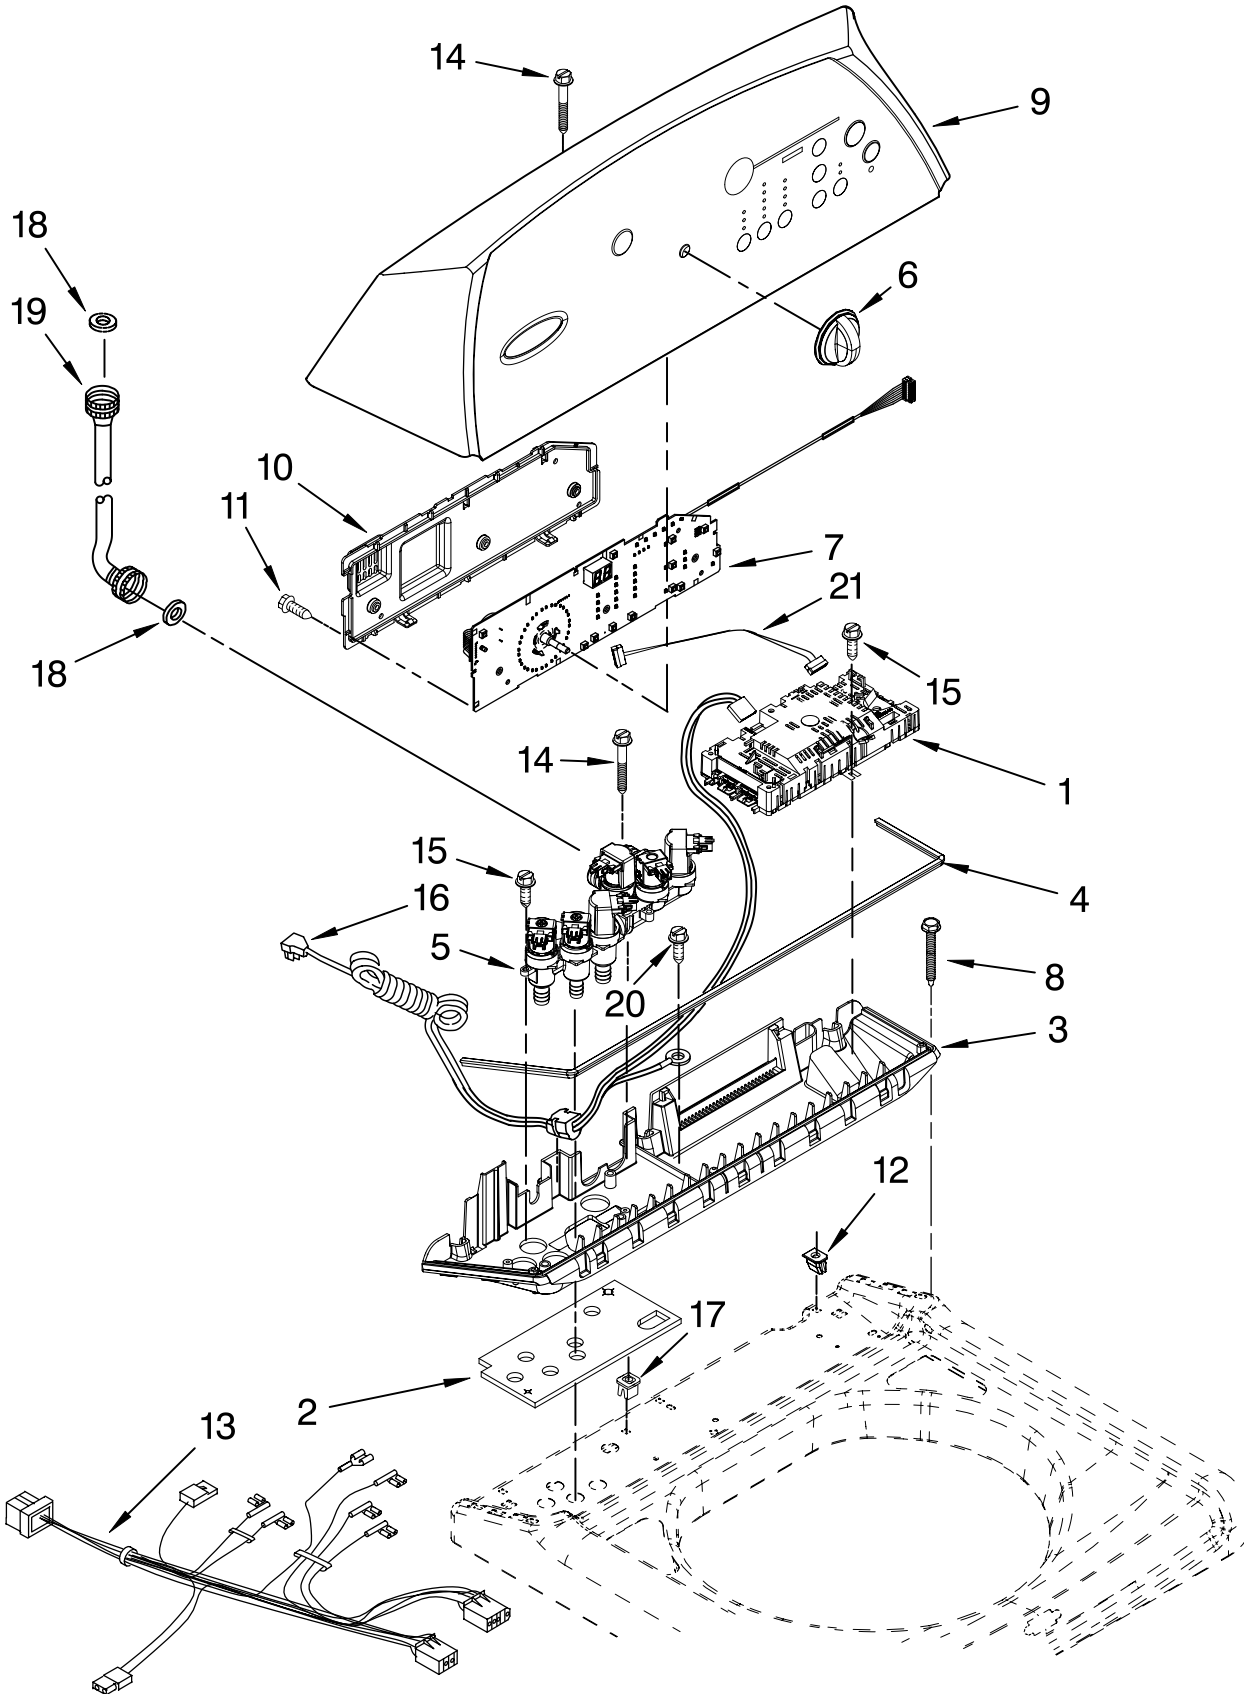

CONTROL PANEL PARTS

For Models: WTW6700TW1, WTW6700TU1
(White) (Ultimate Silver)

FOR ORDERING INFORMATION REFER TO PARTS PRICE LIST

CONTROL PANEL PARTS

For Models: WTW6700TW1, WTW6700TU1
(White) (Ultimate Silver)

Illus. No.	Part No.	DESCRIPTION
1	W10051176	Control Unit Assembly, Machine & Motor
2	W10130502	Gasket, Valve Tray
3		Tray Assembly, Console (Includes Items 2 & 4)
	8565304	White
	W10158216	Silver
4	8565259	Gasket, Console/Tray
5	W10128457	Valve, Log Assembly
6		Knob, Control
	8574957	White
	W10183632	Ultimate Silver
7	W10051131	User Interface
8	W10004990	Screw, 6-20 x 1.2
9		Console
	W10110804	White
	W10191904	Ultimate Silver
10	8564265	Cover, Rear-User Interface
11	W10003770	Screw, 6-19 x 1/2 (3)
12	W10022060	Nut, Push-In (3)
13	W10128687	Harness, Upper (Includes Item 21)
14	8565324	Screw, 10-16 x 1.75
15	8281136	Screw, 8-18 x 3/4
16	3407203	Cord Assembly, Power
17	98460	Nut, Push-In (2)
18	3976300	Washer, Water Inlet Hose (1-1/16 x 5/8)(4)
19		Hose, Water Inlet
	8571377	Blue Coupler
	8571378	Red Coupler
20	3351614	Screw, Power Cord Ground
21	3407187	Harness, Thermistor

FOR ORDERING INFORMATION REFER TO PARTS PRICE LIST