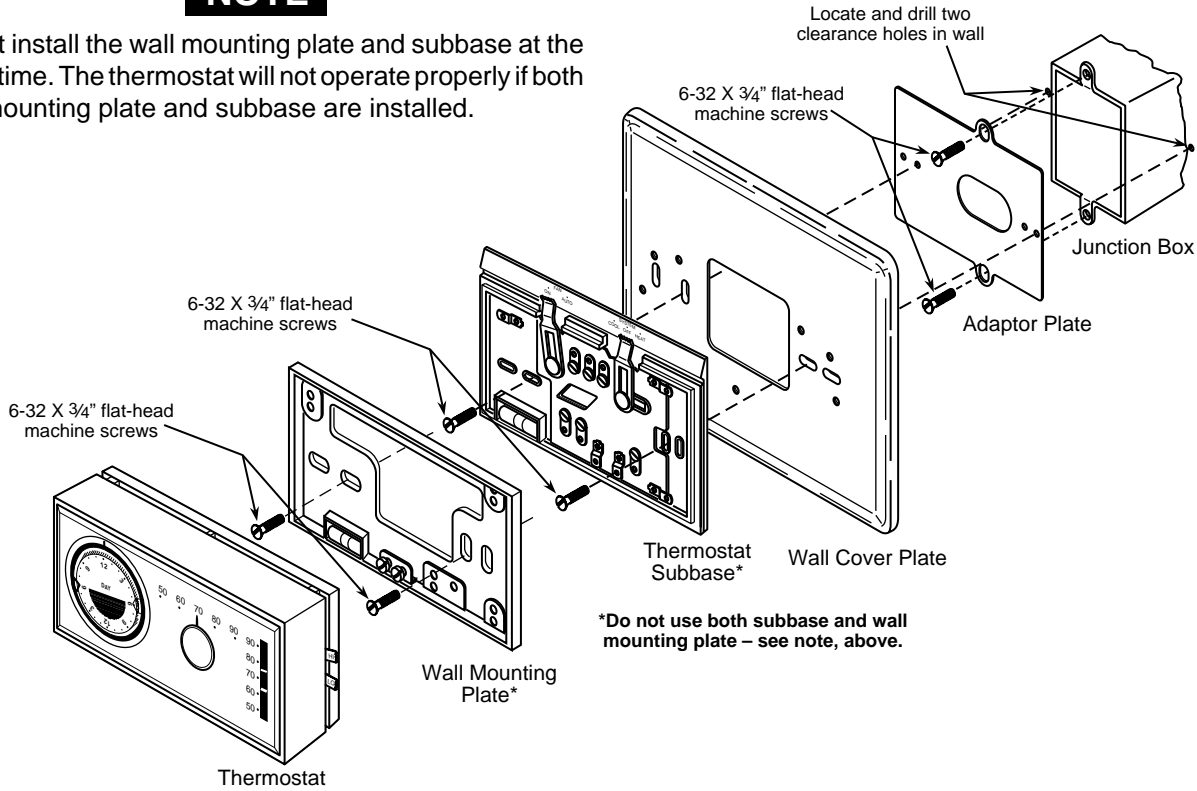

NOTE

Do not install the wall mounting plate and subbase at the same time. The thermostat will not operate properly if both wall mounting plate and subbase are installed.

Figure 5. Mounting 1F7X quartz clock thermostat to vertical junction box

NOTE

Do not install the wall mounting plate and subbase at the same time. The thermostat will not operate properly if both wall mounting plate and subbase are installed.

NOTE

When installing wall cover plate and thermostat directly to wall, use the pointed screws supplied with the thermostat.