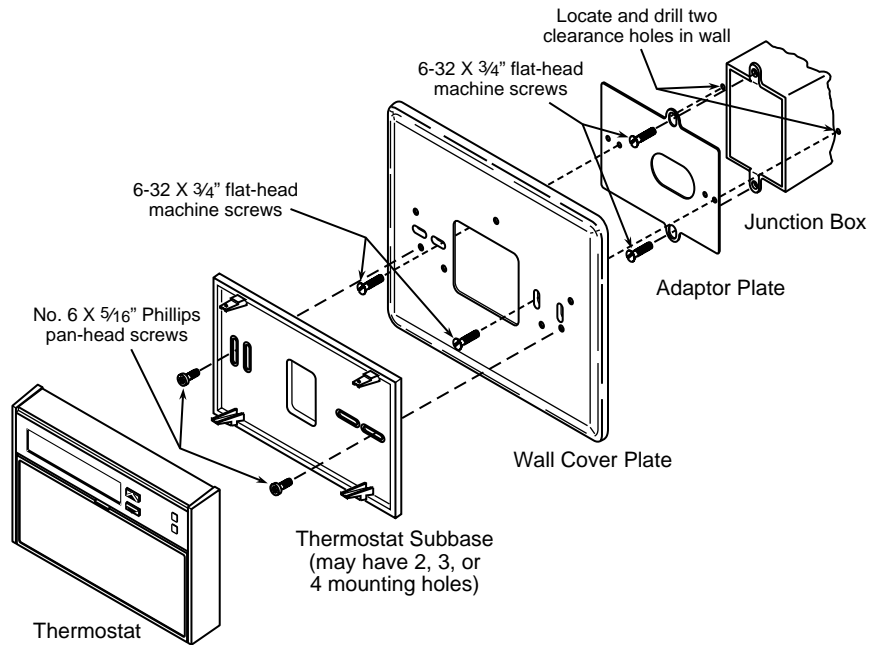

Printed in U.S.A.

**PART NO. 37-5148B**  
Replaces 37-5148A  
9607

FOR 1F9X DIGITAL THERMOSTATS

Figure 1. Mounting 1F9X digital thermostat to horizontal junction box

Figure 2. Mounting 1F9X digital thermostat to vertical junction box