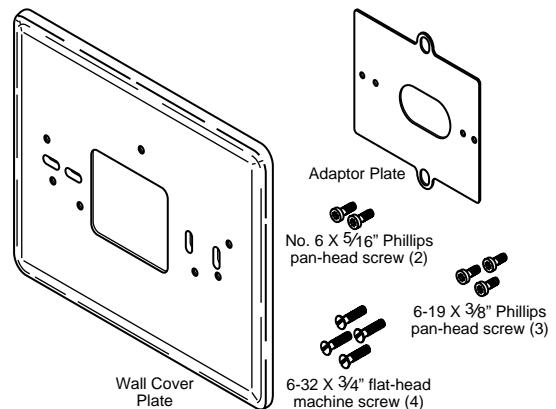

WHITE-RODGERS

F61 Series Adaptor Plate Assembly INSTALLATION INSTRUCTIONS

Operator: Save these instructions for future use!

FAILURE TO READ AND FOLLOW ALL INSTRUCTIONS CAREFULLY BEFORE INSTALLING OR OPERATING THIS CONTROL COULD CAUSE PERSONAL INJURY AND/OR PROPERTY DAMAGE.

DESCRIPTION

This adaptor plate assembly is designed for mounting a 1F6X, 1F7X, or 1F9X series thermostat to the wall or to a junction box. The wall cover plate covers the junction box, wall damage, or old thermostat markings. The adaptor plate is designed to allow horizontal thermostat mounting, regardless of junction box orientation.

All kits may not have adaptor plate or all screws shown.

PRECAUTIONS

CAUTION

To prevent electrical shock and/or equipment damage, disconnect electrical power at main fuse or circuit breaker until installation is complete.

NOTE

This instruction sheet is not intended as a wiring guide. Refer to the thermostat installation instructions to ensure proper wiring.

CONTENTS

Description	1
Precautions	1
Installation	2
For 1F9X Digital Thermostats	
For 1F7X Quartz Clock Thermostats	
For 1F6X Thermostats	

WHITE-RODGERS DIVISION
EMERSON ELECTRIC CO.
9797 REAVIS ROAD
ST. LOUIS, MISSOURI 63123-5398

Printed in U.S.A.

PART NO. 37-5148B
Replaces 37-5148A
9607