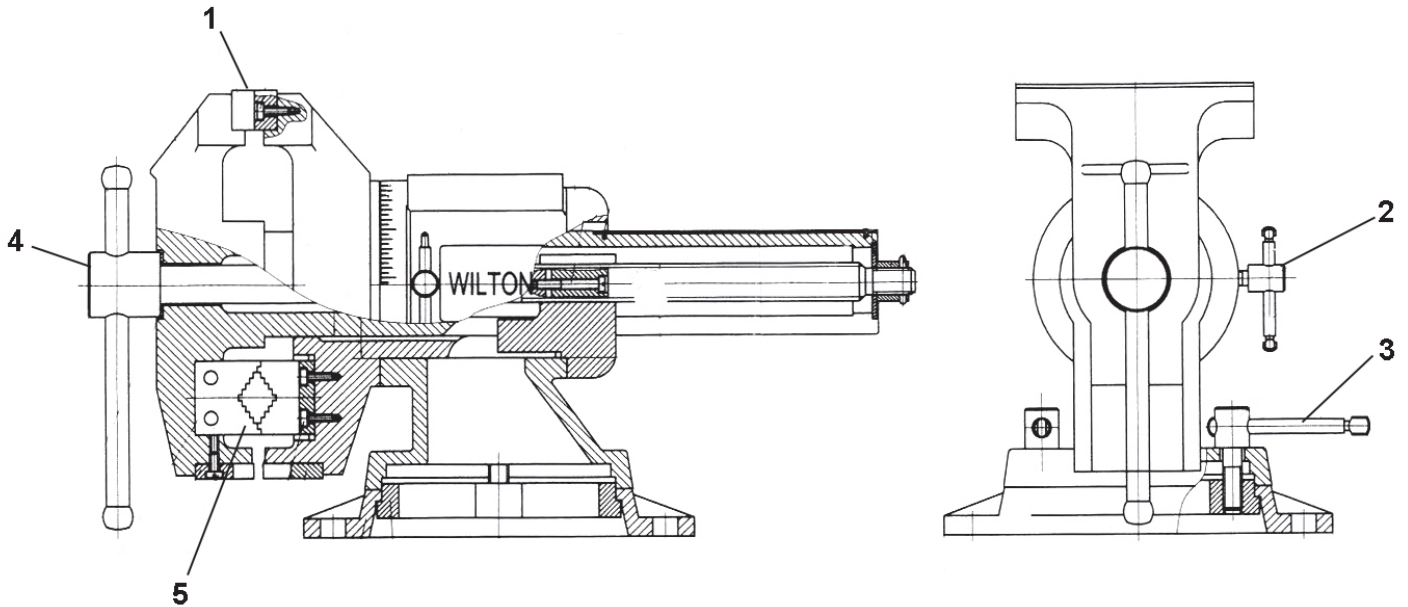

5" Multi-Purpose Vise - Parts Diagram

5" Jaw Width, 5-1/4" Jaw Opening, 3" Jaw Depth

Stock #: 69999

#	Part	Description
1	69999S41	Jaw Assembly with screws
2	69999S42	Lockdown Handle
3	69999S43	Rotational Lockdown Handle
4	69999S44	T-Handle and Spindle
5	69999S45	Pipe Jaw Assembly with screws