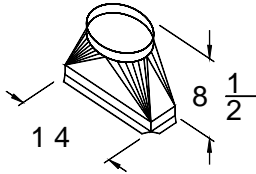

**Internally Mounted Ventilators – Install Quick Specs
VEN100E**

#10100 = 14" w X 4 1/4" d x 8 1/2" h
Rectangular to 8" Round duct