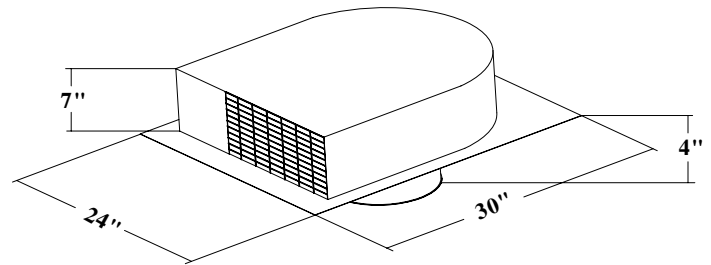

Externally Mounted Ventilators – Install Quick Specs VEN100E

Installation Type & Discharge Direction

Mounted outside. Can be mounted on exterior roof or wall.

CFM Rating

1000 CFM = VEN100E

Minimum Duct Size

10" round

Maximum Equivalent Straight Duct Length

50 feet

Equivalent Straight Lengths

- 1 foot of 8" or 10" duct = 1 foot
- 1 foot of 3 ¼" x 14" rectangular = 1 foot
- 8" round 90 degree Elbow = 5 feet
- 10" round 90 degree Elbow = 3 feet
- Wall or Roof Cap = 2 feet

Standard Features

- Adaptable to all Wind Crest hoods
- Weather-resistant galvanized steel construction
- Thermally protected, permanently lubricated motor
- Dynamically balanced 11" diameter blower wheel
- Neoprene resilient anti-vibration mounted
- Built-in Flashing plate for roof or wall mount
- Easily removed blower cover for periodic cleaning

Ventilator Motor Ratings*

Hoods without Heat Lamps:

8.0 Amps @ 120 V AC, 60 Hz

Hoods with Heat Lamps:

12.4 Amps @ 120 V AC, 60 Hz

*For maximum power supply required, refer to hood series selected.

Ventilator Carton Weight:

VEN100E = 80 lbs.

VEN100E