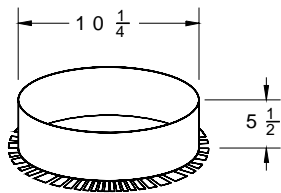

VEN100E = 80 lbs.

VEN100E

**Internally Mounted Ventilators – Install Quick Specs
VEN100E**

#10100 = 14" w X 4 1/4" d x 8 1/2" h
Rectangular to 8" Round duct

#10287 = 14" w X 4 1/4" d x 8 1/2" h
Rectangular to 10" Round duct

#10099 = 14" w x 4 1/4" d x 6 1/2" h
Rectangular transition

#10172 = 10" round Starting Collar

#10173 = 10" to 8" Round Adapter

#10288 = 8" Round Backdraft Damper
#10289 = 10" Round Backdraft Damper

11 1/2" h x 32 3/4" w

11 1/2" h x 16" w

#10378 = 10" Round Right Side Discharge

Free Manuals Download Website

<http://myh66.com>

<http://usermanuals.us>

<http://www.somanuals.com>

<http://www.4manuals.cc>

<http://www.manual-lib.com>