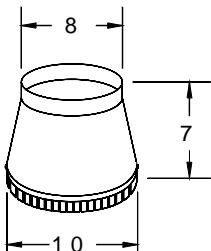

VEN100E = 80 lbs.

VEN100E

**Internally Mounted Ventilators – Install Quick Specs
VEN100E**

#10100 = 14" w X 4 1/4" d x 8 1/2" h
Rectangular to 8" Round duct

#10287 = 14" w X 4 1/4" d x 8 1/2" h
Rectangular to 10" Round duct

#10099 = 14" w x 4 1/4" d x 6 1/2" h
Rectangular transition

#10172 = 10" round Starting Collar

#10173 = 10" to 8" Round Adapter

#10288 = 8" Round Backdraft Damper
#10289 = 10" Round Backdraft Damper

11 1/2" h x 32 3/4" w

#10542 = Plenum Transition to 10" round (use with dual Internal or Remote blower on 48" and larger WSL, WCL, WER60 or PSL66 hoods)

11 1/2" h x 14" w

#10377 = 10" Round Rear Discharge

11 1/2" h x 16" w

#10566 = 10" Round Left Side Discharge

11 1/2" h x 16" w

#10378 = 10" Round Right Side Discharge

Free Manuals Download Website

<http://myh66.com>

<http://usermanuals.us>

<http://www.somanuals.com>

<http://www.4manuals.cc>

<http://www.manual-lib.com>