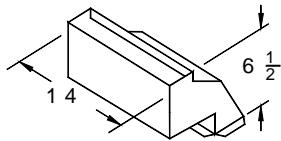

VEN100E = 80 lbs.

VEN100E

**Internally Mounted Ventilators – Install Quick Specs
VEN100E**

#10100 = 14" w X 4 1/4" d x 8 1/2" h
Rectangular to 8" Round duct

#10287 = 14" w X 4 1/4" d x 8 1/2" h
Rectangular to 10" Round duct