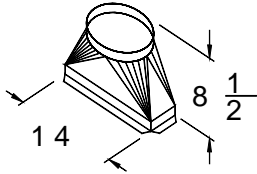

### Ventilator Carton Weight:

VEN150E = 80 lbs.

VEN150E

**Internally Mounted Ventilators – Install Quick Specs  
VEN150E**

**#10100** = 14" w X 4 1/4" d x 8 1/2" h  
Rectangular to 8" Round duct

**#10287** = 14" w X 4 1/4" d x 8 1/2" h  
Rectangular to 10" Round duct