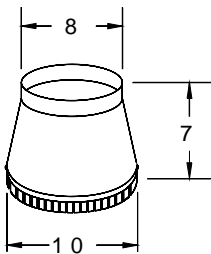

### Ventilator Carton Weight:

VEN150E = 80 lbs.

VEN150E

**Internally Mounted Ventilators – Install Quick Specs  
VEN150E**

**#10100** = 14" w X 4 1/4" d x 8 1/2" h  
Rectangular to 8" Round duct

**#10287** = 14" w X 4 1/4" d x 8 1/2" h  
Rectangular to 10" Round duct

**#10099** = 14" w x 4 1/4" d x 6 1/2" h  
Rectangular transition

**#10172** = 10" round Starting Collar

**#10173** = 10" to 8" Round Adapter

**#10288** = 8" Round Backdraft Damper  
**#10289** = 10" Round Backdraft Damper