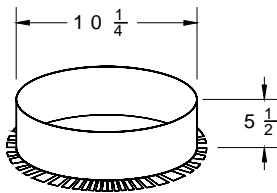

### Ventilator Carton Weight:

VEN150E = 80 lbs.

VEN150E

**Internally Mounted Ventilators – Install Quick Specs  
VEN150E**

**#10100** = 14" w X 4 1/4" d x 8 1/2" h  
Rectangular to 8" Round duct

**#10287** = 14" w X 4 1/4" d x 8 1/2" h  
Rectangular to 10" Round duct

**#10099** = 14" w x 4 1/4" d x 6 1/2" h  
Rectangular transition

**#10172** = 10" round Starting Collar

**#10173** = 10" to 8" Round Adapter

**#10288** = 8" Round Backdraft Damper  
**#10289** = 10" Round Backdraft Damper