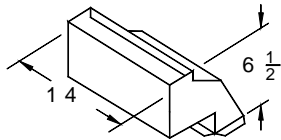

### Ventilator Carton Weight:

VEN150E = 80 lbs.

VEN150E

**Internally Mounted Ventilators – Install Quick Specs  
VEN150E**

**#10100** = 14" w X 4 1/4" d x 8 1/2" h  
Rectangular to 8" Round duct

**#10287** = 14" w X 4 1/4" d x 8 1/2" h  
Rectangular to 10" Round duct