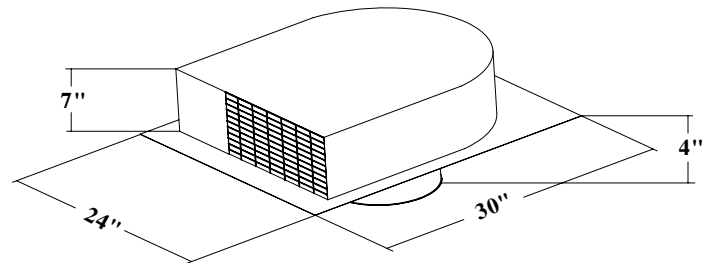

Externally Mounted Ventilators – Install Quick Specs VEN150E

Installation Type & Discharge Direction

Mounted outside. Can be mounted on exterior roof or wall.

CFM Rating

1500 CFM

Minimum Duct Size

10" round

Maximum Equivalent Straight Duct Length

50 feet

Equivalent Straight Lengths

- 1 foot of 8" or 10" duct = 1 foot
- 1 foot of 3 ¼" x 14" rectangular = 1 foot
- 8" round 90 degree Elbow = 5 feet
- 10" round 90 degree Elbow = 3 feet
- Wall or Roof Cap = 2 feet

Standard Features

- Adaptable to all Wind Crest hoods
- Weather-resistant galvanized steel construction
- Thermally protected, permanently lubricated motor
- Dynamically balanced 12" diameter blower wheel
- Neoprene resilient anti-vibration mounted
- Built-in Flashing plate for roof or wall mount
- Easily removed blower cover for periodic cleaning

Ventilator Motor Ratings*

Hoods without Heat Lamps:

12.0 Amps @ 120 V AC, 60 Hz

Hoods with Heat Lamps:

16.4 Amps @ 120 V AC, 60 Hz

*20 Amps @ 120 V AC, 60 Hz required when using VEN150E ventilator.

Ventilator Carton Weight:

VEN150E = 80 lbs.

VEN150E