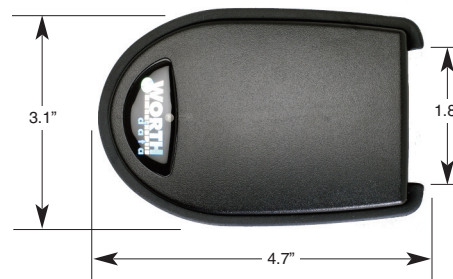

Model	Description	Interface	Cable
LZ360-USB	Integrated USB Laser Scanner	USB HID Keyboard	C40 USB Cable
LZ360-WDP	Integrated Keyboard Laser Scanner	Keyboard 6-Pin Mini Din	C41 Keyboard Y-Cable

Operational

Light Source	650 nm Laser Diode
Scan Speed	100 scans/sec Bidirectional
Scan Angle	53° ± 2°
Minimum Bar Width	2.7 mil .0027" (0.069mm)
Print Contrast	20% minimum reflectance differential
Indicators (LED)	Bi-Color LED - Green/Decode Orange/Scan
Beeper Operation	5 Tones plus OFF
System Interface(s)	USB HID Keyboard or Keyboard Wedge
Operating System	Windows® 7, Vista, XP, NT, 2000, 98SE, Mac OS
Bar Codes Supported	Code 39, Full ASCII Code 39, UPC-A, UPC-E, EAN-13, EAN-8, ISBN, Code 93, 2 of 5 Standard, Interleaved 2 of 5, Codabar, Code 128, RSS-14 UCC/EAN 128, MSI, Plessey

Physical

Height	5.6" (142mm)
Depth	4.7" (119mm)
Width	3.1" (79mm)
Weight	8.8 oz - 249g
Cables	C40 USB 6' (1800mm) Straight Cable or C41 Keyboard Wedge 6' (1800mm) Y-Cable

Power

Input Voltage	5VDC ± 10%
Power (nominal)	25mA Idle, 93mA scanning
Laser Class	CDRH class II / IEC class 2
EMC	FCC part 15 class A EN 55024, 61000-3-2, 61000-3-3 CE Compliant

Environmental

Operating Temperature	14°F to 122°F (-0°C to 50°C)
Storage Temperature	-4°F to 140°F (-20°C to 60°C)
Humidity	5% to 95% non-condensing
Ambient Light Immunity	Sunlight: 8,000 ft. candles - Indoor: 450 ft. candles
Shock	6' drop to concrete
Warranty	2 Years - Parts & Labor