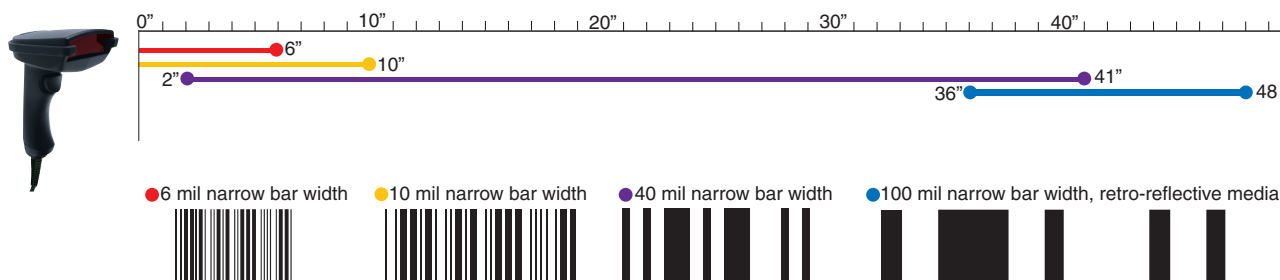

Scan Range for LZ360-USB & LZ360-WDP

Worth Data Inc. USA
623 Swift St.
Santa Cruz, CA 95060
Tel. 800-345-4220, 831-458-9938
Fax. 831-458-9964

Worth Data Inc. Europe
The Burnaby Buildings, Unit 3
Church Road - Greystones, Co. Wicklow, IRELAND
Tel. + 353 1 287 0032
Fax. + 353 1 287 0060

<http://www.worthdata.com>
email. wds@barcodehq.com

MADE IN USA
OF USA AND IMPORTED PARTS

LZ360 Integrated USB/Keyboard Laser Scanner