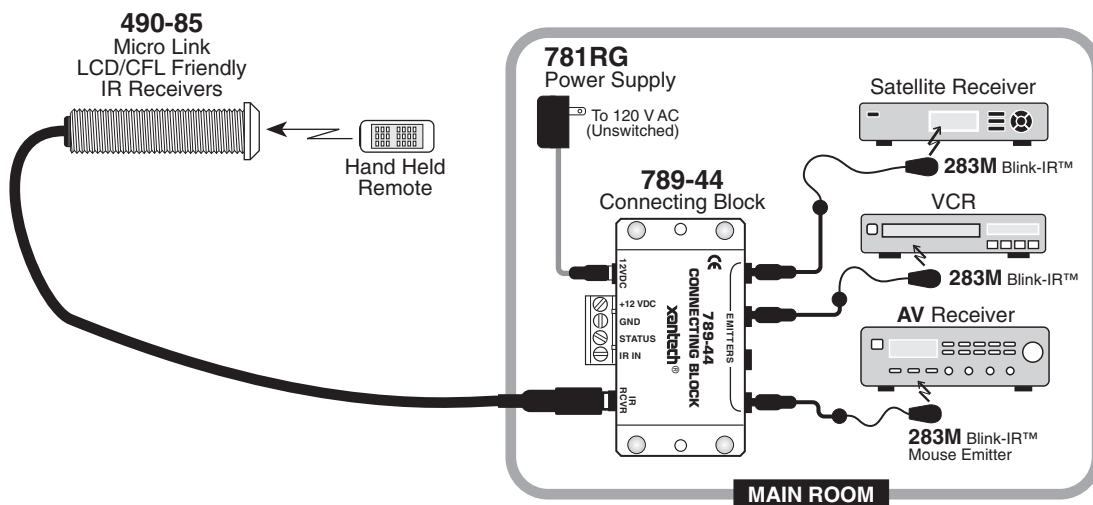

#### DESCRIPTION

The 490-85 KITRP comes with everything needed for a complete IR repeater system. The 490-85 IR receiver is designed to reject interference from CFL and LCD Displays from entering the IR signal line. These small IR Receivers are intended to be mounted in panels, doors, cabinets, etc. for control of A/V equipment behind closed doors or any IR Repeater System that is in close proximity of a CFL and LCD Displays.

### **STEP 1:**

Plug in the 2.1mm Coaxial power plug of the 781RG Power Supply (**ITEM D**) into the jack labeled 12VDC on the 789-44 Connecting Block (**ITEM B**).

Plug the AC end of the 781RG Power Supply (**ITEM D**) into an 'un-switched' 120V AC Line outlet.

### **STEP 2:**

Plug the 3.5mm stereo mini plug from the 490-85 (**ITEM A**) into the IR RCVR input on the 789-44 Connecting Block (**ITEM B**).

### **STEP 3:**

Plug in the 283M Emitters 3.5mm mono mini plug (**ITEM C**) into the jacks labeled EMITTERS on the 789-44 (**ITEM B**) and affix the opposite end of the IR Sensor Window of the controlled equipment.