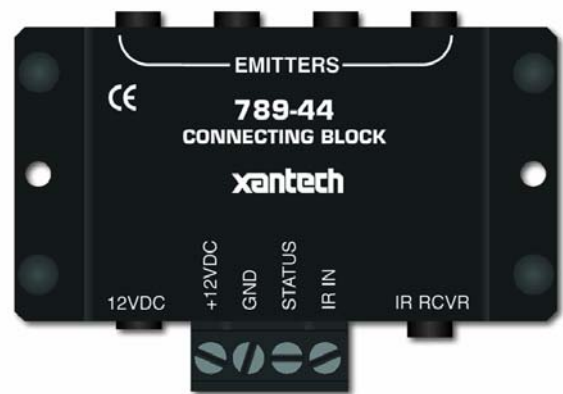

490-85 KITRP

LCD/CFL Friendly Micro-Link IR Receiver

DESCRIPTION

The 490-85 KITRP comes with everything needed for a complete IR repeater system. The 490-85 IR receiver is designed to reject interference from CFL and LCD Displays from entering the IR signal line. These small IR Receivers are intended to be mounted in panels, doors, cabinets, etc. for control of A/V equipment behind closed doors or any IR Repeater System that is in close proximity of a CFL and LCD Displays.

INCLUDED ITEMS

ITEM A: (1) 490-85 LCD/CFL Friendly IR Receiver   ITEM B: (1) 784-44 Connecting Block