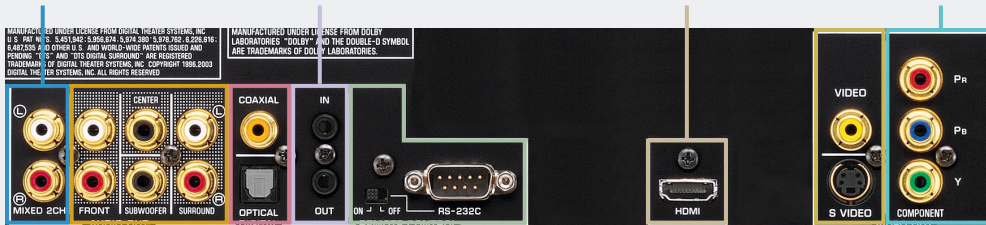

Wide Screen Mode Selection

Two modes can be selected for optimum viewing on widescreen monitors via HDMI and component video outputs: Non-Linear Stretch and Pillar Box. Non-Linear Stretch helps minimize distortion of a 4:3 picture by trimming the top and bottom to make it closer to a 16:9 picture.

Other Notable Features

- Gold-plated terminals for all pin jacks
- Video picture mode: Brightness, Contrast, Hue, Sharpness, DNR, Gamma, Chroma Level, Chroma Delay and True Life
- Picture CD playback
- 3-step dimmer modes
- NTSC/PAL complete conversion
- Multiple repeat play
- Program play
- Screen saver
- Aluminum front panel
- Discrete remote control commands

Extensive Connections

Mixed 2-Channel Audio Output Terminals

Remote Control In/Out

HDMI Output

Component Video Output Terminals (Progressive/Interface)

5.1-Channel Audio Output Terminals

Optical and Coaxial Digital Audio Output Terminals