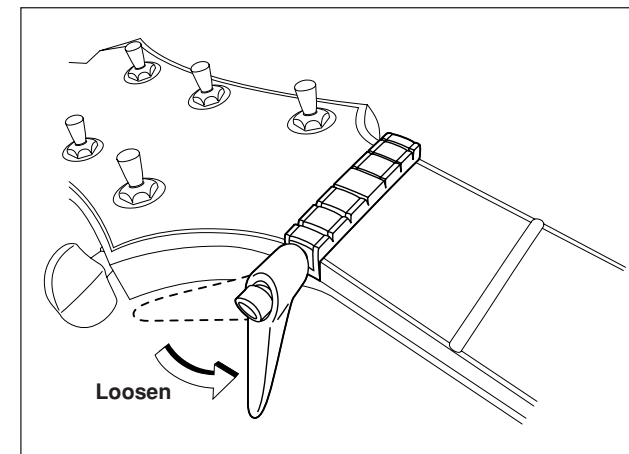

Changing the Locking Blocks

1 Remove the old strings. (Refer to the "Removing the old strings" section in the FC Tremolo System Manual.)

2 Loosen the FC nut locking lever, and remove the locking lever.

3 Remove the locking bolt.