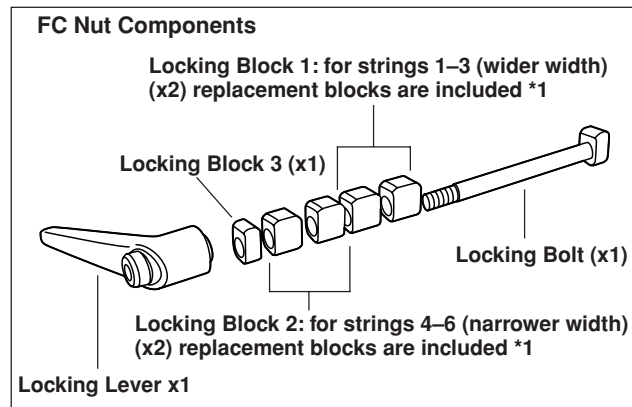

CV820WB Control System

About Wes Borland's String Gauges

The CV820WB is the Wes Borland signature guitar model. The unique string gauges and tunings used by Wes Borland are given below.

String	Tuning	Gauge
1st	C#	.011
2nd	G#	.014
3rd	E	.022 (Wound)
4th	B	.032 (Wound)
5th	F#	.042 (Wound)
6th	C#	.052 (Wound)

The guitar is strung with .010–.046 gauge strings when shipped from the factory. In order to use the same gauge strings as Wes Borland you will need to change the locking blocks in the FC nut. The procedure given in the following section describes how to change the locking blocks.

FC Nut Part Names

*1 : About locking blocks 1 and 2

Included with the guitar is a set of locking blocks that fit the string gauges used by Wes Borland. Please note that the width of each locking block is different.

	For Normal Gauge Strings (.009–.042/.010–.046, etc.)	Supplied Replacement: For Wes Borland Gauge (.011–.052)
Locking Block 1 1st–3rd strings (wide)	6.8 mm wide (0.268 inch) Marked "1"	6.6 mm wide (0.260 inch) Unmarked
Locking Block 2 4th–6th strings (narrow)	6.2 mm wide (0.244 inch) Marked "2"	6.0 mm wide (0.236 inch) Unmarked