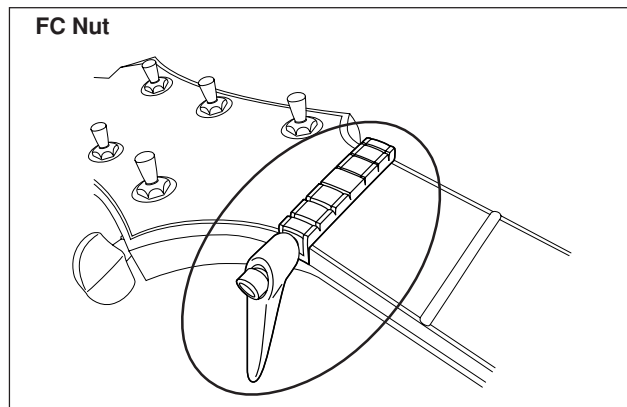

CV820WB Control System

About Wes Borland's String Gauges

The CV820WB is the Wes Borland signature guitar model. The unique string gauges and tunings used by Wes Borland are given below.

String	Tuning	Gauge
1st	C#	.011
2nd	G#	.014
3rd	E	.022 (Wound)
4th	B	.032 (Wound)
5th	F#	.042 (Wound)
6th	C#	.052 (Wound)

The guitar is strung with .010–.046 gauge strings when shipped from the factory. In order to use the same gauge strings as Wes Borland you will need to change the locking blocks in the FC nut. The procedure given in the following section describes how to change the locking blocks.

FC Nut Part Names

*1 : About locking blocks 1 and 2

Included with the guitar is a set of locking blocks that fit the string gauges used by Wes Borland. Please note that the width of each locking block is different.