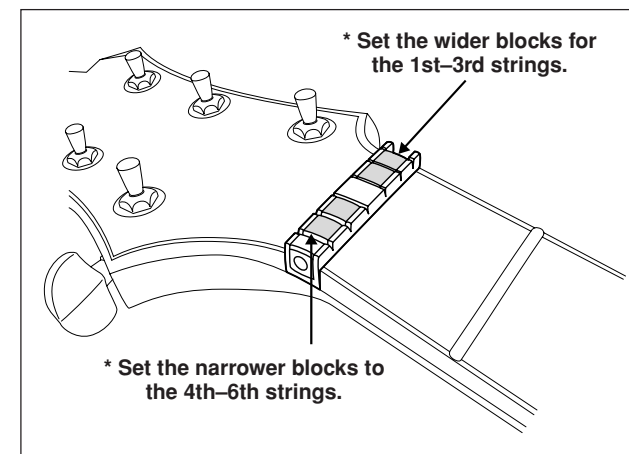

* Store the set of locking blocks you removed from the guitar in a safe place for future use.

5 Set the locking bolt.