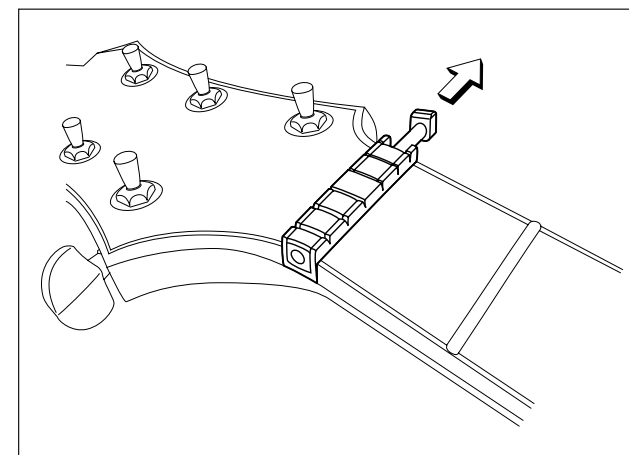

4 Replace the locking blocks 1 and 2.