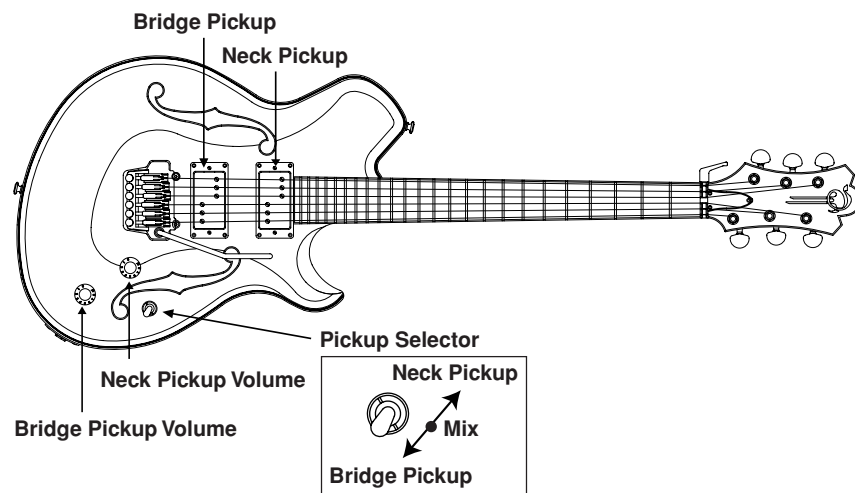

CV820WB Control System

About Wes Borland's String Gauges

The CV820WB is the Wes Borland signature guitar model. The unique string gauges and tunings used by Wes Borland are given below.

String	Tuning	Gauge
1st	C#	.011
2nd	G#	.014
3rd	E	.022 (Wound)
4th	B	.032 (Wound)
5th	F#	.042 (Wound)
6th	C#	.052 (Wound)

The guitar is strung with .010–.046 gauge strings when shipped from the factory. In order to use the same gauge strings as Wes Borland you will need to change the locking blocks in the FC nut. The procedure given in the following section describes how to change the locking blocks.

FC Nut Part Names

*1 : About locking blocks 1 and 2

Included with the guitar is a set of locking blocks that fit the string gauges used by Wes Borland. Please note that the width of each locking block is different.

4 Replace the locking blocks 1 and 2.

* Store the set of locking blocks you removed from the guitar in a safe place for future use.

5 Set the locking bolt.

6 Re-attach the locking lever and tighten lightly.