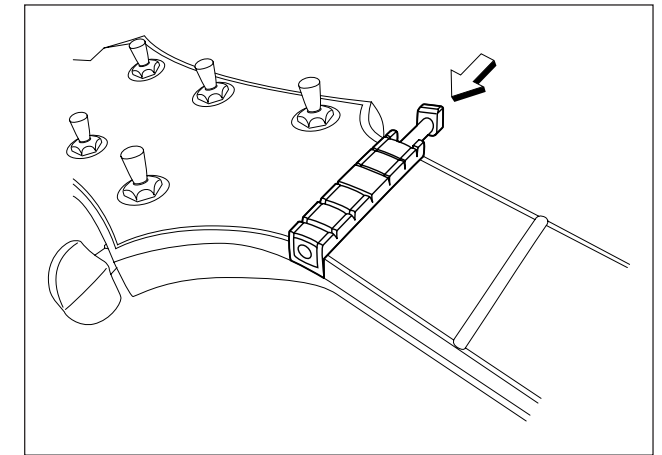

6 Re-attach the locking lever and tighten lightly.