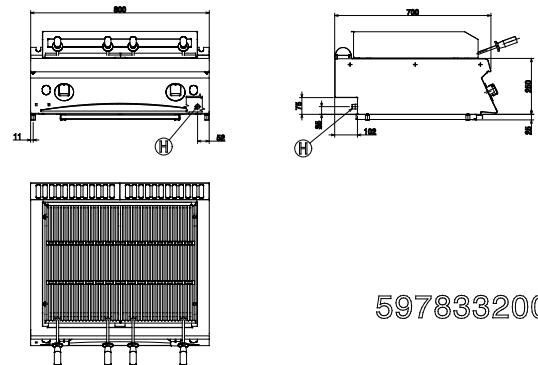

597833200

LEGEND

	KGG400T 178094	KGG800T 178095
H - Gas connection	1/2"	1/2"

OPTIONAL ACCESSORIES

ACCESSORIES	MODELS	
	KGG400T 178094	KGG800T 178095
2 SIDE COVERING PANELS FOR TOP-D=700MM	206277	206277
CHIMNEY COVER 400MM CLOSED	206269	
CHIMNEY COVER 800MM CLOSED		206271
CHIMNEY UPSTAND 400MM	206303	
CHIMNEY UPSTAND 800MM		206304
PRESSURE REGULATOR FOR GAS UNITS	927225	927225
S/S GRID+DRAINAGE CHANNELS F. GRILL TOPS	921612	921612
SCRAPER FOR GRID W/DRAINAGE - GRILL TOPS	921614	921614