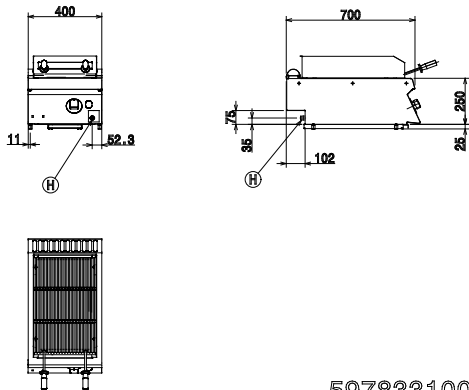

178094

N 700

GAS LAVA CHAR-GRILL TOPS **ZANUSSI** PROFESSIONAL

FUNCTIONAL AND CONSTRUCTION FEATURES

- ◆ Stainless steel burners. Each burner consists of 3 high power gas rails. The gas burners are protected by stainless steel deflection trays to prevent blockage from foreign objects.
- ◆ Each ½ module has a separate control for the burner with a flame failure device.

- ◆ Worktop in 1,5mm stainless steel. Front panel in stainless steel with Scotch Brite finish.
- ◆ All models have right-angled side edges to allow flush fitting joints between units.
- ◆ Cast-iron grids with frontal draining channel for fat and stainless steel splashguard on three sides. Multi purpose cast iron grids are adjustable in 3 different levels.

TECHNICAL DATA		
CHARACTERISTICS	MODELS	
	KGG400T 178094	KGG800T 178095
Power supply	Gas	Gas
External dimensions - mm		
width	400	800
depth	700	700
height	250	250
Power - kW		
gas	7	14
Net weight - kg.	32	64
INCLUDED ACCESSORIES		
CAST IRON GRID FOR GRILL TOPS	1	1