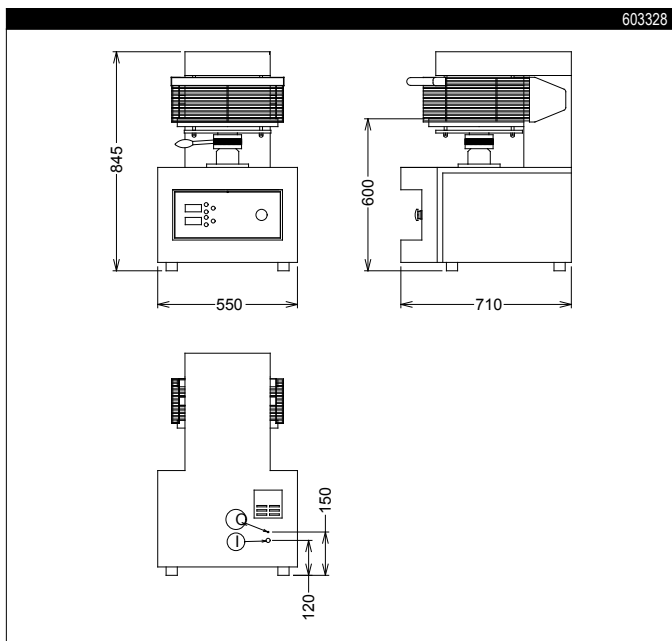

- ◆ Easy to use and clean.
- ◆ All models comply with the standards required by the main international approval bodies and are CE marked.

TECHNICAL DATA			
CHARACTERISTICS	MODELS		
	HPZF35 603326	HPZF45 603327	HPZF50 603328
External dimensions - mm			
width	500	550	550
depth	610	710	710
height	770	845	845
Power - kW			
installed-electric	3.8	6	6
Net weight - kg.	147	191	196
Supply voltage	380/400 V, 3, 50/60	380/400 V, 3, 50/60	380/400 V, 3, 50/60