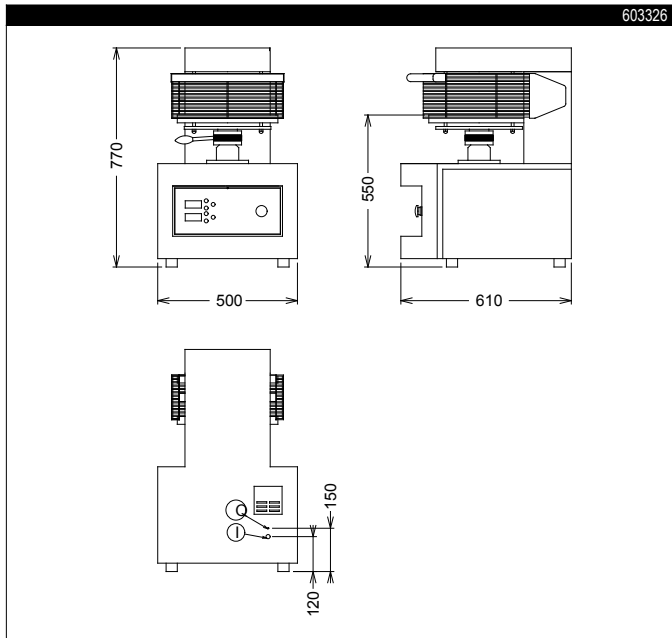

- ◆ Easy to use and clean.
- ◆ All models comply with the standards required by the main international approval bodies and are CE marked.

TECHNICAL DATA			
CHARACTERISTICS	MODELS		
	HPZF35 603326	HPZF45 603327	HPZF50 603328
External dimensions - mm			
width	500	550	550
depth	610	710	710
height	770	845	845
Power - kW			
installed-electric	3.8	6	6
Net weight - kg.	147	191	196
Supply voltage	380/400 V, 3, 50/60	380/400 V, 3, 50/60	380/400 V, 3, 50/60