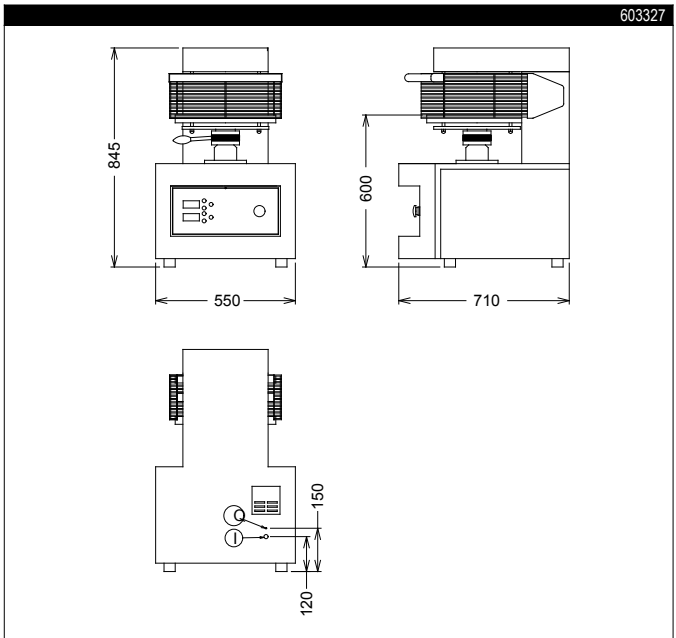

- ◆ Easy to use and clean.
- ◆ All models comply with the standards required by the main international approval bodies and are CE marked.

TECHNICAL DATA			
CHARACTERISTICS	MODELS		
	HPZF35 603326	HPZF45 603327	HPZF50 603328
External dimensions - mm			
width	500	550	550
depth	610	710	710
height	770	845	845
Power - kW			
installed-electric	3.8	6	6
Net weight - kg.	147	191	196
Supply voltage	380/400 V, 3, 50/60	380/400 V, 3, 50/60	380/400 V, 3, 50/60