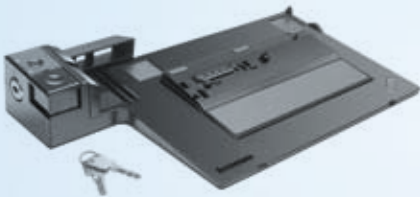

MINI DOCK

Expanding capability and outstanding value. Adds turn-key security and digital video capability to advanced cable management. Ships with an AC adapter.

Ideal for: Medium and large enterprises that need enhanced port replication and security at the best possible price.