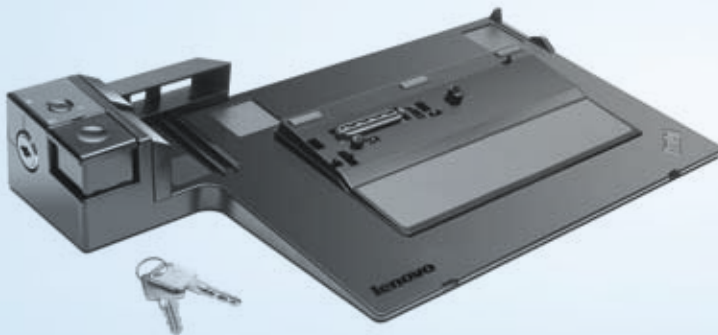

DOCKING SOLUTIONS FROM LENOVO.

HOW GREAT NOTEBOOKS BECOME
POWERFUL DESKTOP PERFORMERS.

ThinkPad®

For over a decade, ThinkPad notebooks have continually redefined the standards of portable computing, putting industry leading design and groundbreaking technology in the hands of smart, savvy and highly mobile business professionals.

A host of great features on our next generation docking solutions now makes these accessories even better. Improvements include: the cable-management convenience of the ThinkPad Port Replicator Series 3, the expanded digital connectivity and robust security of the ThinkPad Mini Dock Series 3. In addition, Lenovo provides ongoing support for legacy ThinkPad systems. The X200 UltraBase™ boasts ultraportability and a clever design.

All of which ensure that whatever your needs may be, there's a new age docking solution to make your ThinkPad as powerful as it is portable.

NEW THINKING. NEW THINKPAD.

Our mission is to bring more innovation to more people, so they can do more innovative things.
Find out how at www.lenovo.com

For more information:
www.lenovo.com/support/docks

Ideas from Lenovo
Notebooks and Desktops
Workstations and Servers
Service and Support
Accessories

lenovo®

NEW WORLD. NEW THINKING.™