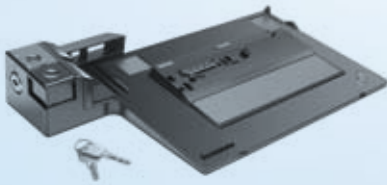

For more information:
www.lenovo.com/support/docks

Ideas from Lenovo
Notebooks and Desktops
Workstations and Servers
Service and Support
Accessories

lenovo®

NEW WORLD. NEW THINKING.™

A SIZE TO FIT ALL.

With innovations that address a full range of user needs, ThinkPad notebook docking products are optimized for precision and ease—and tailored to perfectly fit a variety of business needs. To dock a supported system, simply line up the notebook in the designated corner and click it securely into place. Undocking is just as easy, thanks to a logical and well-lit ejection console.

PORT REPLICATOR

Everything you need. Nothing you don't. Snap in and get connected to your local area network/Internet and workplace peripherals such as your monitor, keyboard, mouse, printer and other USB devices.

Ideal for: Cost-conscious individuals and small and medium businesses who need the basics done right.

MINI DOCK

Expanding capability and outstanding value. Adds turn-key security and digital video capability to advanced cable management. Ships with an AC adapter.

Ideal for: Medium and large enterprises that need enhanced port replication and security at the best possible price.

MINI DOCK PLUS

Advanced capability in the same small form factor you know and love. Includes a wide range of video outputs, including one VGA port, two DVI ports and two DisplayPorts, as well as an e-SATA port for high-bandwidth modular storage.