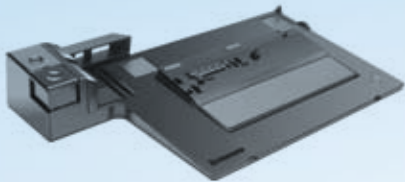

For more information:
www.lenovo.com/support/docks

Ideas from Lenovo
Notebooks and Desktops
Workstations and Servers
Service and Support
Accessories

lenovo®

NEW WORLD. NEW THINKING.™

A SIZE TO FIT ALL.

With innovations that address a full range of user needs, ThinkPad notebook docking products are optimized for precision and ease—and tailored to perfectly fit a variety of business needs. To dock a supported system, simply line up the notebook in the designated corner and click it securely into place. Undocking is just as easy, thanks to a logical and well-lit ejection console.

Ideal for: Medium and large enterprises that need enhanced port replication and security at the best possible price.

MINI DOCK PLUS

Advanced capability in the same small form factor you know and love. Includes a wide range of video outputs, including one VGA port, two DVI ports and two DisplayPorts, as well as an e-SATA port for high-bandwidth modular storage.