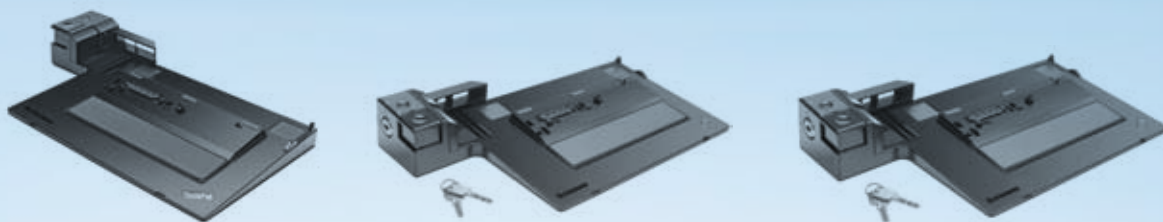

NEXT GENERATION DOCKING.

ThinkPad®

PRODUCT	THINKPAD PORT REPLICATOR SERIES 3	THINKPAD MINI DOCK SERIES 3	THINKPAD MINI DOCK PLUS SERIES 3
PART NUMBER (U.S.)	433610W	433710U	433810U
SYSTEM SUPPORTED	T400s	T400s	T400s
VIDEO PORTS	VGA (analog)	VGA (analog), DVI-D (digital)², DisplayPort (digital)⁸. Any two can be used simultaneously for dual monitoring^{6,9}	VGA (analog), 2 x DVI-D (digital)², 2 x DisplayPort (digital)⁸. Any two can be used simultaneously for dual monitoring^{6,9}
OTHER PORTS	4 USB 2.0, Ethernet	6 USB 2.0, Ethernet, microphone in and headphone out	6 USB 2.0, Ethernet, microphone in, headphone out and e-SATA
USB SUPPORT	4 USB 2.0 ports	6 USB 2.0 ports	6 USB 2.0 ports
E-SATA MODULAR STORAGE SUPPORT	No	No	Yes
ETHERNET PASSTHROUGH	Gigabit	Gigabit	Gigabit
SECURITY FEATURES	Cable lock slot, reinforced metal hooks and integrated system support tray	Key lock, cable lock slot, reinforced metal hooks and integrated system support tray	Key lock, cable lock slot, reinforced metal hooks and integrated system support tray
HOT/WARM DOCKING	Yes	Yes	Yes
POWER	External; uses system 90W AC adapter (40Y7659)	External; includes 90W AC adapter (40Y7659)	External; includes 90W AC adapter (40Y7659)
POWER ON/OFF SWITCH	Yes	Yes	Yes
LIMITED WARRANTY*	1-year	1-year	1-year

See footnotes on page 6.

Ideas from Lenovo
Notebooks and Desktops
Workstations and Servers
Service and Support
Accessories

lenovo®

NEW WORLD. NEW THINKING.™