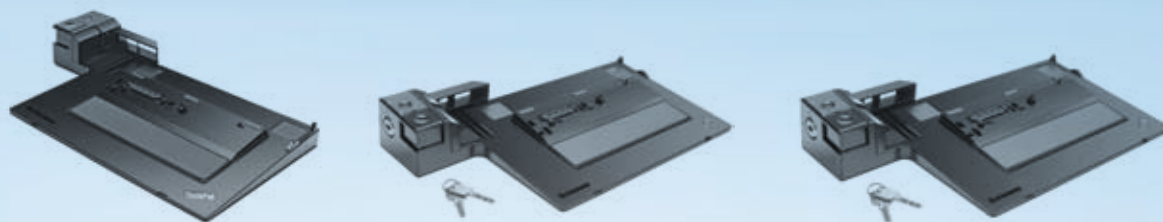

NEXT GENERATION DOCKING.

ThinkPad®

PRODUCT	THINKPAD PORT REPLICATOR SERIES 3	THINKPAD MINI DOCK SERIES 3	THINKPAD MINI DOCK PLUS SERIES 3
PART NUMBER (U.S.)	433610W	433710U	433810U
SYSTEM SUPPORTED	T400s	T400s	T400s
VIDEO PORTS	VGA (analog)	VGA (analog), DVI-D (digital)², DisplayPort (digital)⁸. Any two can be used simultaneously for dual monitoring^{6,9}	VGA (analog), 2 x DVI-D (digital)², 2 x DisplayPort (digital)⁸. Any two can be used simultaneously for dual monitoring^{6,9}
OTHER PORTS	4 USB 2.0, Ethernet	6 USB 2.0, Ethernet, microphone in and headphone out	6 USB 2.0, Ethernet, microphone in, headphone out and e-SATA
USB SUPPORT	4 USB 2.0 ports	6 USB 2.0 ports	6 USB 2.0 ports
E-SATA MODULAR STORAGE SUPPORT	No	No	Yes
ETHERNET PASSTHROUGH	Gigabit	Gigabit	Gigabit
SECURITY FEATURES	Cable lock slot, reinforced metal hooks and integrated system support tray	Key lock, cable lock slot, reinforced metal hooks and integrated system support tray	Key lock, cable lock slot, reinforced metal hooks and integrated system support tray
HOT/WARM DOCKING	Yes	Yes	Yes
POWER	External; uses system 90W AC adapter (40Y7659)	External; includes 90W AC adapter (40Y7659)	External; includes 90W AC adapter (40Y7659)
POWER ON/OFF SWITCH	Yes	Yes	Yes
LIMITED WARRANTY*	1-year	1-year	1-year

See footnotes on page 6.