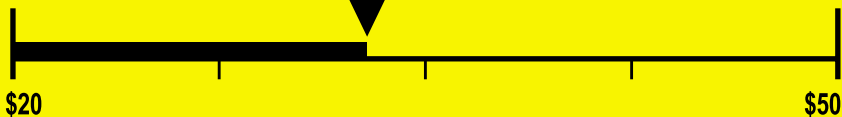

ENERGYGUIDE

Dishwasher
Capacity: Standard

LG Electronics Inc.
Model LDF69****
Model LDS48****

Estimated Yearly Operating Cost (when used with an electric water heater)

\$33

Cost Range of Similar Models

The estimated yearly operating cost of this model was not available at the time the range was published.

308 kWh

Estimated Yearly Electricity Use

\$21

Estimated Yearly Operating Cost
(when used with a natural gas water heater)

Your cost will depend on your utility rates and use.

- Cost range based only on standard capacity models.
- Estimated operating cost based on four wash loads a week and a 2007 national average electricity cost of 10.65 cents per kWh and natural gas cost of \$1.218 per therm.
- For more information, visit www.ftc.gov/appliances.