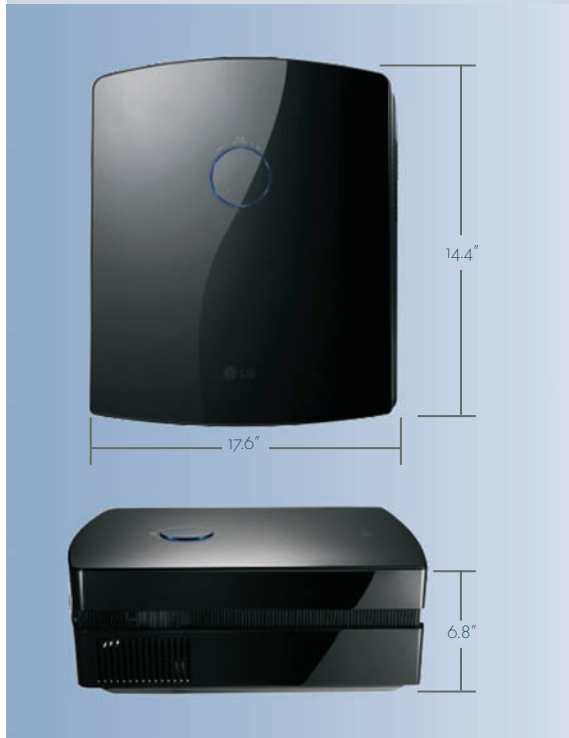

LONG LAMP LIFE (ECO)
Up to 3500hrs in normal mode

VERTICAL LENS SHIFT
Range +/- 70%

www.LGcommercial.com

CF181D

SXR
PROJECTOR

SPECIFICATIONS

**PROJECTION SYSTEM**

Display Technology	SXR™	
Native Resolution	1080p (1920x1080)	
Brightness (ANSI-Lumens)	1800	
Contrast Ratio (FIFO)	35000:1	
Noise	High Brightness	27dB
	Economic	23dB
Uniformity (min) JBMA	>90%	
Projection Lens	Focus	Manual
	Zoom	Manual 1.8x
Projection Image	Screen Size	30"~300"
	Standard	60"@5.9 feet
	Throw Ratio (Wide/Tele)	1.36/2.46
Lens Shift	Vertical (range ±70%)	
Projection Offset	±120%	
Lamp	Type	220 W
	Life High Brightness	3000 hrs
	Life Economic	3500 hrs