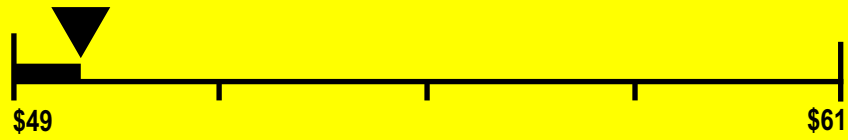

Capacity: 22.4 Cubic Feet

Estimated Yearly Operating Cost

\$50

Cost Range of Similar Models

465 kWh

Estimated Yearly Electricity Use

Your cost will depend on your utility rates and use.

- Cost range based only on models of similar capacity with automatic defrost, bottom-mounted freezer, and without through-the-door ice.
- Estimated operating cost is based on a 2007 national average electricity cost of 10.65 cents per kWh.
- For more information, visit www.ftc.gov/appliances.