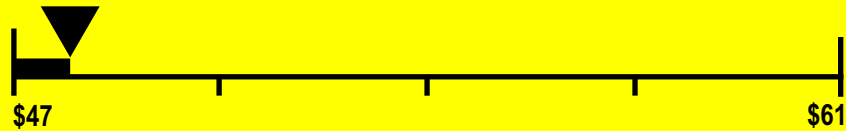

Model(s): LFC20760**

Capacity: 19.6 Cubic Feet

Estimated Yearly Operating Cost

\$48

Cost Range of Similar Models

454 kWh

Estimated Yearly Electricity Use

Your cost will depend on your utility rates and use.