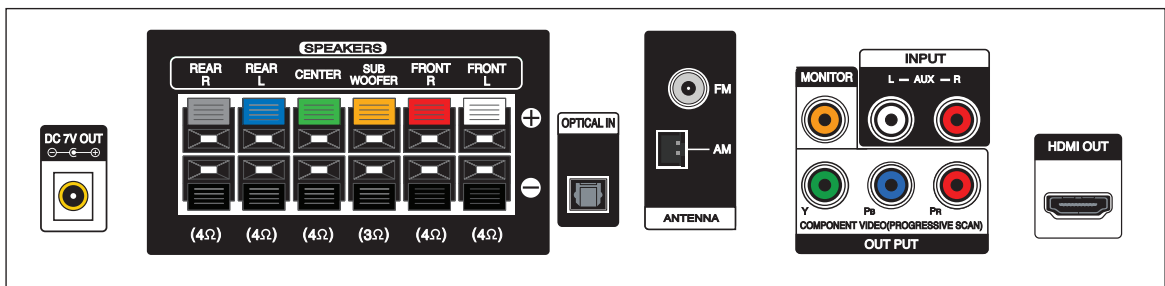

FRONT PANEL

BACK PANEL