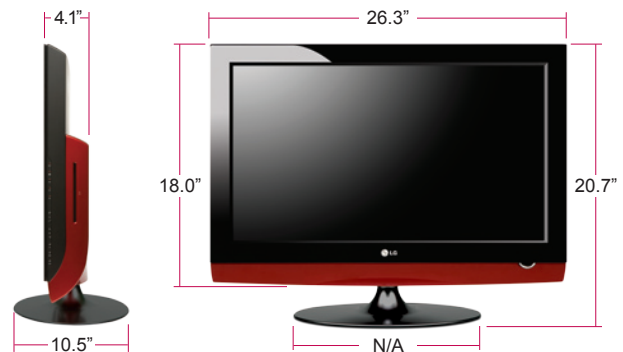

SIDE AUDIO/VIDEO INPUTS/OUTPUTS

L/R Audio/Composite Video In	1
HDMI/HDCP In	1
USB 2.0	1 (Service Only)

REAR AUDIO/VIDEO INPUTS/OUTPUTS

RF In (Antenna/Cable)	1
L/R Audio/Component Video In	1
L/R Audio Out	1

REAR AUDIO/VIDEO INPUTS/OUTPUTS (CONTINUED)

S-Video In	1
HD Component Video In (Y,Pb,Pr) + L/R Audio	2
Digital Audio Out	2 (1 Coaxial/1 Optical)
HDMI/HDCP Input	3 (V.1.3)
RGB In (D-Sub 15pin) - PC	1
PC Audio Input	1
RS-232c In (Control/Service)	1
Remote Control In (IR)	1

CABINET/ACCESSORIES

Cabinet Style	Table Top
Cabinet Color	Glossy Piano-black
Remote Control Type	Universal
Stand Swivel (degrees)	20° / 20°
VESA® Compatible (W x H)	200mm x 100mm

POWER

Consumption (Typical)	n/a
Stand-by Consumption	>1W
Energy Star Compliant	•

SPECIFICATIONS

Dimensions w/out stand (W x H x D)	26.3" x 18.0" x 4.1"
Weight w/out stand	n/a
Dimensions w/stand (W x H x D)	26.3" x 20.7" x 10.5"
Weight w/stand	n/a
Dimensions w/packaging (W x H x D)	34.5" x 21.9" x 8.1"
Weight in package	n/a
UPC	719192173606
Limited Warranty	1 Year Parts/Labor

DIMENSIONS/REMOTE/INPUTS/OUTPUTS

LG Electronics U.S.A., Inc. • 1000 Sylvan Avenue Englewood Cliffs, NJ 07632
Customer Service and Technical Support: (800) 243-0000 • LGusa.com

© 2008 LG Electronics U.S.A., Inc., Englewood Cliffs, NJ. All rights reserved. "LG Life's Good" is a registered trademark of LG Corp.
All other trademarks are the property of their respective owners. Design, features and specifications subject to change without notice. 05/07/08