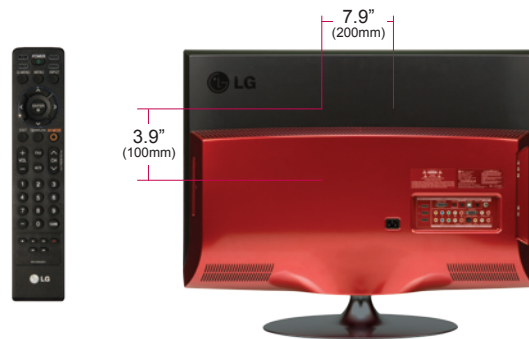

SIDE AUDIO/VIDEO INPUTS/OUTPUTS

L/R Audio/Composite Video In	1
HDMI/HDCP In	1
USB 2.0	1 (Service Only)

REAR AUDIO/VIDEO INPUTS/OUTPUTS

RF In (Antenna/Cable)	1
L/R Audio/Component Video In	1
L/R Audio Out	1

REAR AUDIO/VIDEO INPUTS/OUTPUTS (CONTINUED)

S-Video In	1
HD Component Video In (Y,Pb,Pr) + L/R Audio	2
Digital Audio Out	2 (1 Coaxial/1 Optical)
HDMI/HDCP Input	3 (V.1.3)
RGB In (D-Sub 15pin) - PC	1
PC Audio Input	1
RS-232c In (Control/Service)	1
Remote Control In (IR)	1

CABINET/ACCESSORIES

Cabinet Style	Table Top
Cabinet Color	Glossy Piano-black
Remote Control Type	Universal
Stand Swivel (degrees)	20° / 20°
VESA® Compatible (W x H)	200mm x 100mm

POWER

Consumption (Typical)	n/a
Stand-by Consumption	>1W
Energy Star Compliant	•

SPECIFICATIONS

Dimensions w/out stand (W x H x D)	26.3" x 18.0" x 4.1"
Weight w/out stand	n/a
Dimensions w/stand (W x H x D)	26.3" x 20.7" x 10.5"
Weight w/stand	n/a
Dimensions w/packaging (W x H x D)	34.5" x 21.9" x 8.1"
Weight in package	n/a
UPC	719192173606
Limited Warranty	1 Year Parts/Labor

DIMENSIONS/REMOTE/INPUTS/OUTPUTS

LG Electronics U.S.A., Inc. • 1000 Sylvan Avenue Englewood Cliffs, NJ 07632
Customer Service and Technical Support: (800) 243-0000 • LGusa.com

© 2008 LG Electronics U.S.A., Inc., Englewood Cliffs, NJ. All rights reserved. "LG Life's Good" is a registered trademark of LG Corp.
All other trademarks are the property of their respective owners. Design, features and specifications subject to change without notice. 05/07/08