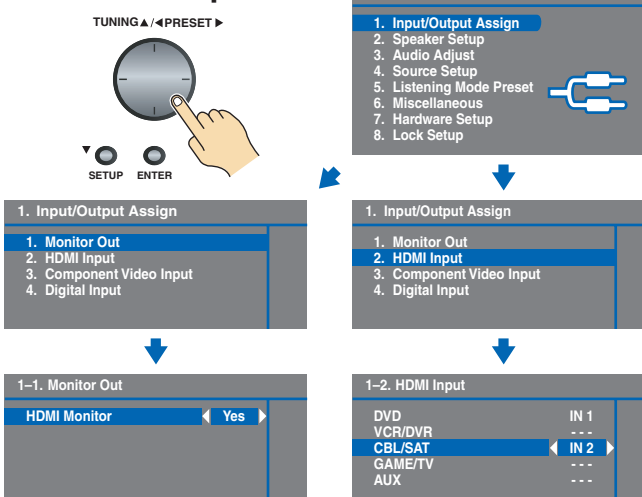

Speaker Layout (Main Room)

Speaker Hookup

See the other side of this sheet for the AV component hookup.

AV Component Hookup

See the other side of this sheet for the Speaker hookup.

With an HDMI cable you can send both audio and video with a single cable, making connecting simple and keeping wires neat. If you have an HDMI-compatible TV and players, you can connect them to the AV receiver with HDMI cables. Digital audio signals received at HDMI IN 1 or 2 are output by the speakers and headphones connected to the AV receiver.

IF NO HDMI

If your TV or player doesn't support HDMI, use the analog or digital connections shown below.

Setting the Monitor Out

When the TV is connected to an HDMI input, the HDMI Monitor setting on the AV receiver/AV amplifier must be set to "Yes."

Assigning the HDMI Input

If you connect a video component to an HDMI input, you must assign that HDMI input to an input selector in Setup. If you make the same connections as shown here, you must assign the "DVD" setting to "IN1," and assign the "CBL/SAT" setting to "IN2."

On the front panel

Assigning the Digital Input

If there's no sound, press the [DIGITAL INPUT] button repeatedly until sound is heard. The digital input is now properly assigned. If you connect your DVD player to the AV receiver's COAXIAL 1 DIGITAL IN, and your cable/satellite receiver to the COAXIAL 2 DIGITAL IN, as shown, it's not necessary to assign the digital input.