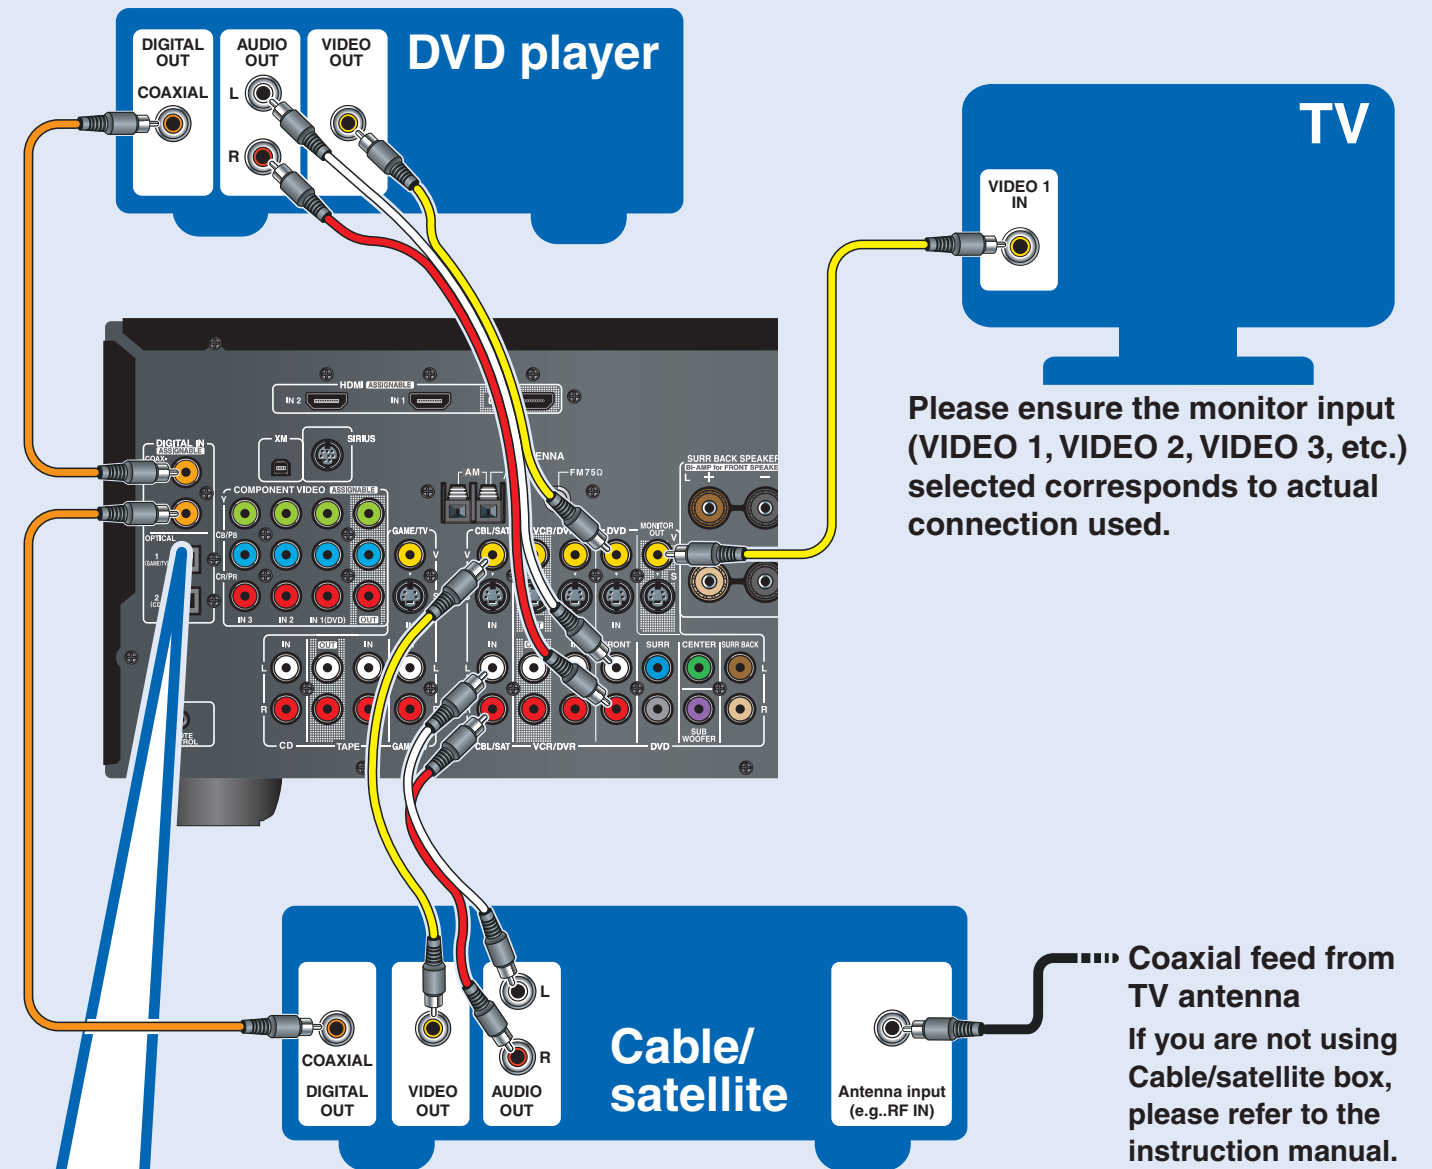

QUICK SETUP

Model : TX-SR605/TX-SA605/TX-SA8560

Thank you for purchasing this product.
 This quick setup sheet shows the typical hookup method for connecting speakers and AV components (DVD player, TV, cable/satellite receiver).
 For more detailed hookup information and operating instructions, please see the Instruction Manual.

Speaker Layout (Main Room)

Speaker Hookup

See the other side of this sheet for the AV component hookup.

AV Component Hookup

See the other side of this sheet for the Speaker hookup.

With an HDMI cable you can send both audio and video with a single cable, making connecting simple and keeping wires neat. If you have an HDMI-compatible TV and players, you can connect them to the AV receiver with HDMI cables. Digital audio signals received at HDMI IN 1 or 2 are output by the speakers and headphones connected to the AV receiver.

IF NO HDMI

If your TV or player doesn't support HDMI, use the analog or digital connections shown below.

Setting the Monitor Out

When the TV is connected to an HDMI input, the HDMI Monitor setting on the AV receiver/AV amplifier must be set to "Yes."

On the front panel

Assigning the Digital Input

If there's no sound, press the [DIGITAL INPUT] button repeatedly until sound is heard. The digital input is now properly assigned. If you connect your DVD player to the AV receiver's COAXIAL 1 DIGITAL IN, and your cable/satellite receiver to the COAXIAL 2 DIGITAL IN, as shown, it's not necessary to assign the digital input.