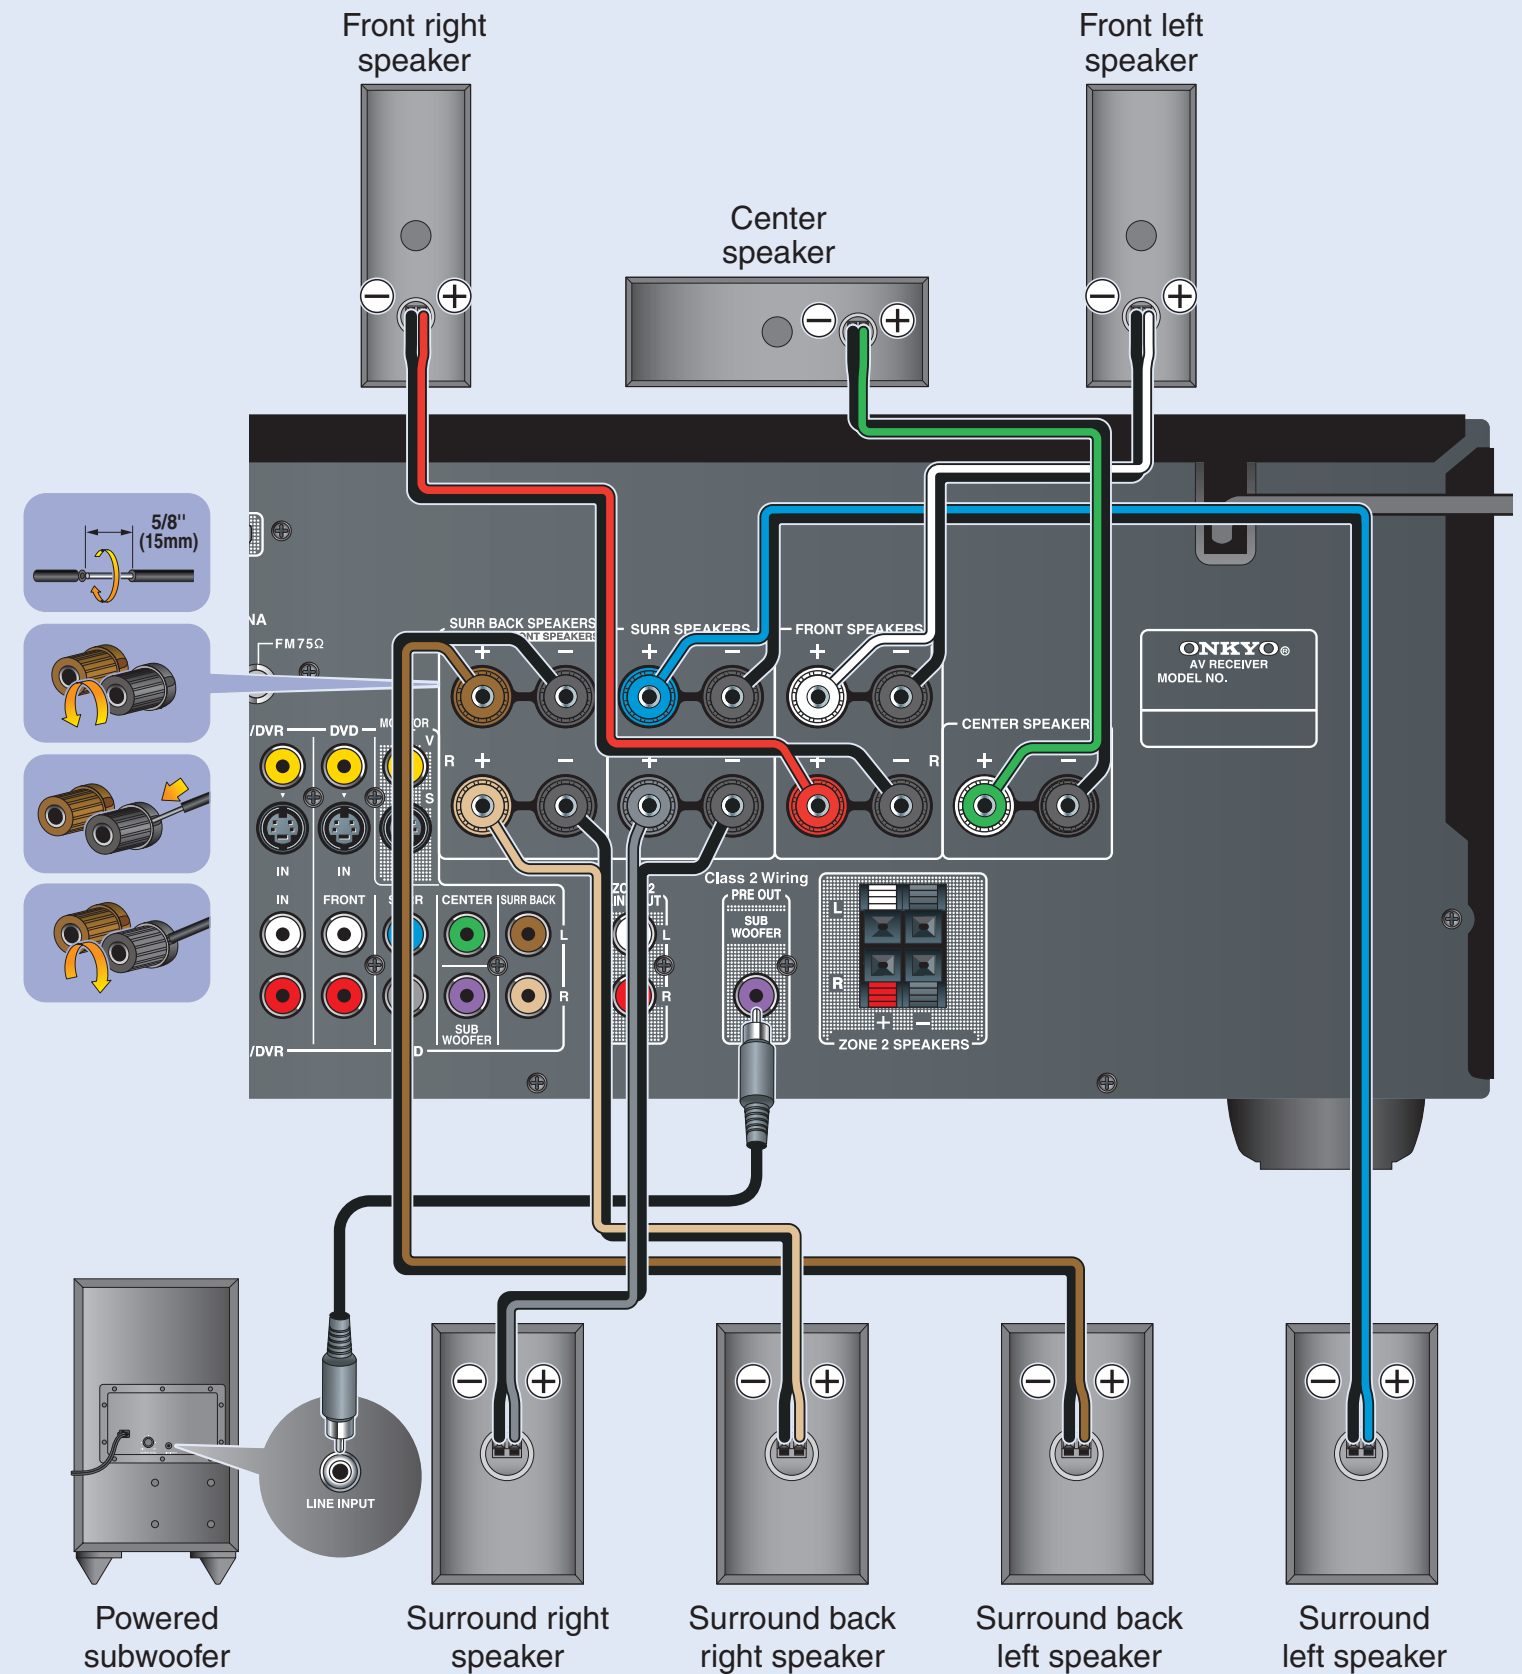

QUICK SETUP

Model : TX-SR605/TX-SA605/TX-SA8560

Thank you for purchasing this product.
 This quick setup sheet shows the typical hookup method for connecting speakers and AV components (DVD player, TV, cable/satellite receiver).
 For more detailed hookup information and operating instructions, please see the Instruction Manual.

Speaker Layout (Main Room)

Speaker Hookup

See the other side of this sheet for the AV component hookup.

AV Component Hookup

See the other side of this sheet for the Speaker hookup.

With an HDMI cable you can send both audio and video with a single cable, making connecting simple and keeping wires neat. If you have an HDMI-compatible TV and players, you can connect them to the AV receiver with HDMI cables. Digital audio signals received at HDMI IN 1 or 2 are output by the speakers and headphones connected to the AV receiver.

IF NO HDMI

If your TV or player doesn't support HDMI, use the analog or digital connections shown below.

Setting the Monitor Out

When the TV is connected to an HDMI input, the HDMI Monitor setting on the AV receiver/AV amplifier must be set to "Yes."