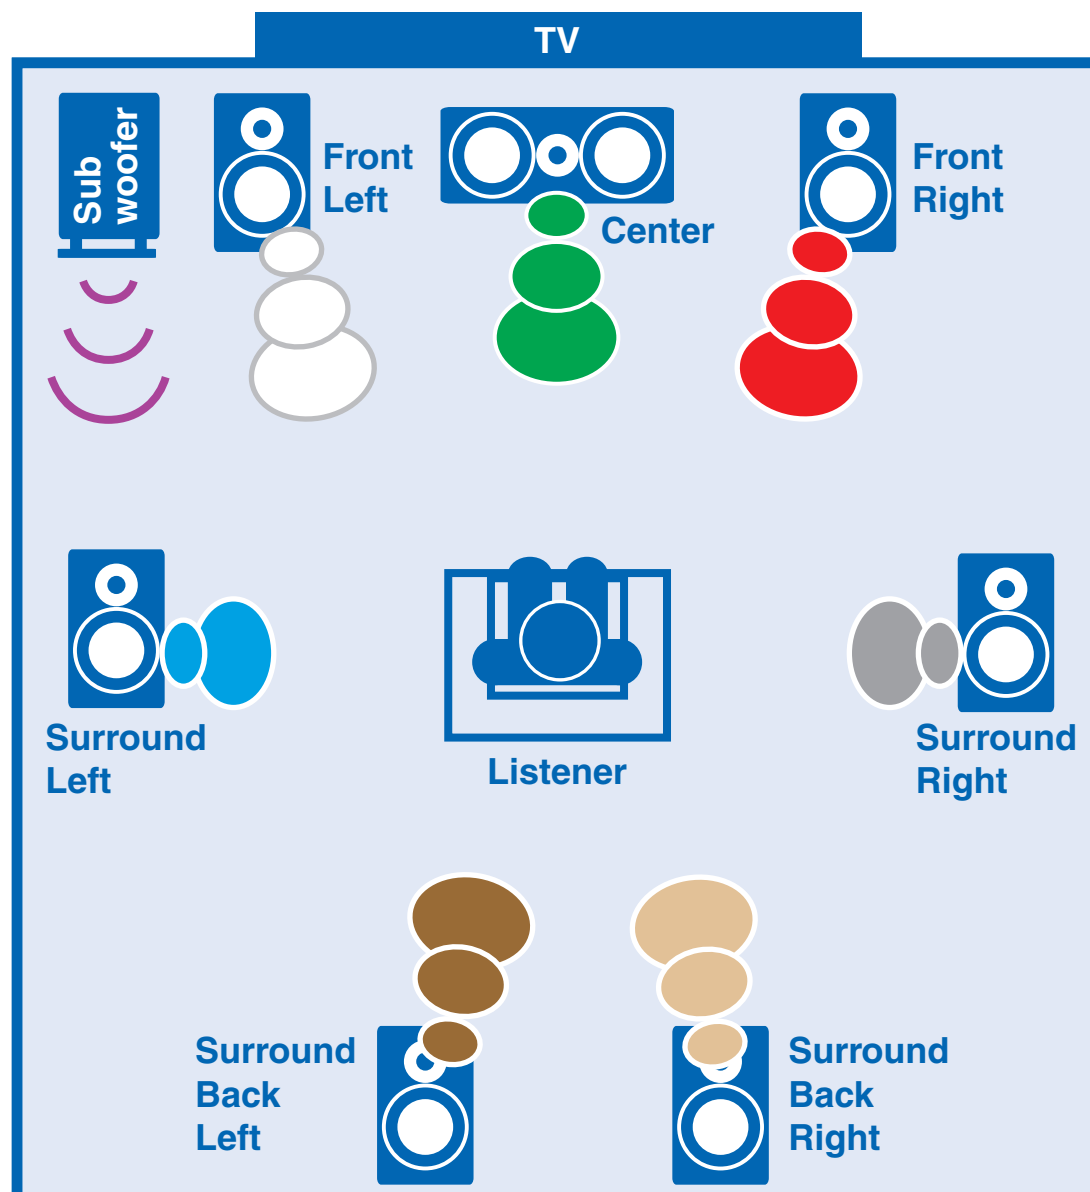

QUICK SETUP

Model : TX-SR605/TX-SA605/TX-SA8560

Thank you for purchasing this product.
 This quick setup sheet shows the typical hookup method for connecting speakers and AV components (DVD player, TV, cable/satellite receiver).
 For more detailed hookup information and operating instructions, please see the Instruction Manual.

Speaker Layout (Main Room)

Speaker Hookup

See the other side of this sheet for the AV component hookup.

AV Component Hookup

See the other side of this sheet for the Speaker hookup.

With an HDMI cable you can send both audio and video with a single cable, making connecting simple and keeping wires neat. If you have an HDMI-compatible TV and players, you can connect them to the AV receiver with HDMI cables. Digital audio signals received at HDMI IN 1 or 2 are output by the speakers and headphones connected to the AV receiver.

IF NO HDMI

If your TV or player doesn't support HDMI, use the analog or digital connections shown below.

Setting the Monitor Out

When the TV is connected to an HDMI input, the HDMI Monitor setting on the AV receiver/AV amplifier must be set to "Yes."

On the front panel

Assigning the Digital Input

If there's no sound, press the [DIGITAL INPUT] button repeatedly until sound is heard. The digital input is now properly assigned. If you connect your DVD player to the AV receiver's COAXIAL 1 DIGITAL IN, and your cable/satellite receiver to the COAXIAL 2 DIGITAL IN, as shown, it's not necessary to assign the digital input.