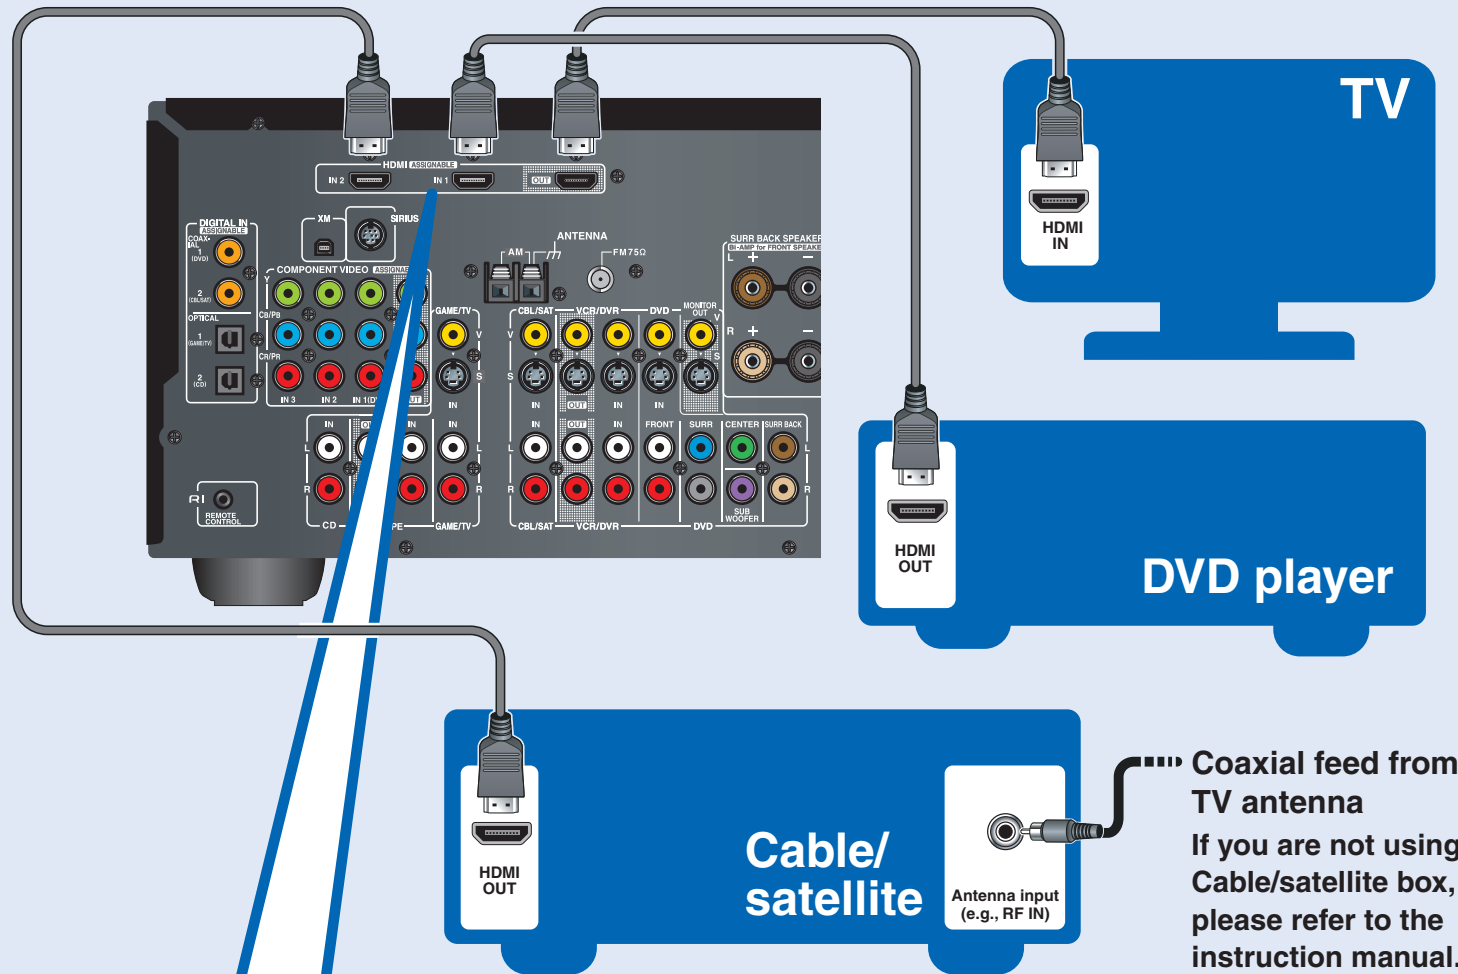

QUICK SETUP

Model : TX-SR605/TX-SA605/TX-SA8560

Thank you for purchasing this product.
 This quick setup sheet shows the typical hookup method for connecting speakers and AV components (DVD player, TV, cable/satellite receiver).
 For more detailed hookup information and operating instructions, please see the Instruction Manual.

Speaker Layout (Main Room)

Speaker Hookup

See the other side of this sheet for the AV component hookup.

AV Component Hookup

See the other side of this sheet for the Speaker hookup.

With an HDMI cable you can send both audio and video with a single cable, making connecting simple and keeping wires neat. If you have an HDMI-compatible TV and players, you can connect them to the AV receiver with HDMI cables. Digital audio signals received at HDMI IN 1 or 2 are output by the speakers and headphones connected to the AV receiver.

IF NO HDMI

If your TV or player doesn't support HDMI, use the analog or digital connections shown below.

Setting the Monitor Out

When the TV is connected to an HDMI input, the HDMI Monitor setting on the AV receiver/AV amplifier must be set to "Yes."

On the front panel

Assigning the Digital Input

If there's no sound, press the [DIGITAL INPUT] button repeatedly until sound is heard. The digital input is now properly assigned. If you connect your DVD player to the AV receiver's COAXIAL 1 DIGITAL IN, and your cable/satellite receiver to the COAXIAL 2 DIGITAL IN, as shown, it's not necessary to assign the digital input.