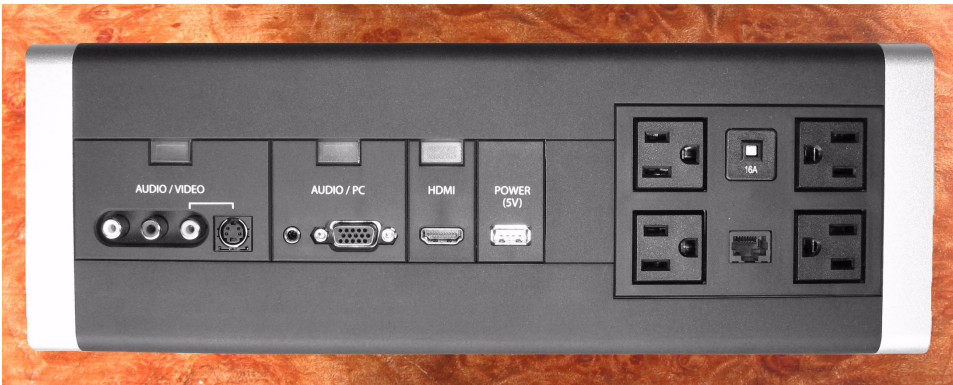

Philips
Connectivity Panel
with 4 AC Power outlets

Autosensing capable
Includes 3.5 m cable

22PPI101

Complete Ease of Connectivity in Hotel Rooms

With the Philips Convenience Panel, hotel guests can easily plug in any external device and enjoy the playback of content on the Hotel TV.

Designed around your guest

- Four AC outlets for additional convenience
- Charge iPod and other devices through USB port
- Allows interactive entertainment from game consoles
- Allows personal audio listening from iPod & MP3
- Allows viewing video from PC, Camcorder & DVD player

Easy-to-use

- Indicator lights showing active inputs
- Easy press on button to select input
- Selectable autosensing mode

PHILIPS
sense and simplicity

Connectivity Panel

3.5 m cable

Specifications

Connectivity

- **Connectivity panel connectors:** HDMI in, Audio L/R in (3.5mm jack), Audio L/R in (cinch), CVBS in, S-Video in, USB (5V power), VGA PC in
- **AC outlets:** 4

Dimensions

- **Bezel color:** Black Front with Silver Bezel
- **Product weight (lb):** 4.2
- **Product dimension (WxDxH) inch:** 13.3" x 2.2" x 4.6"