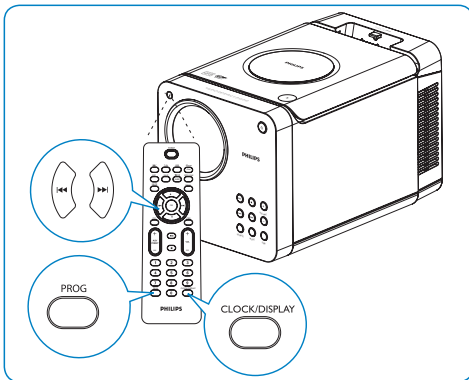

F Set clock

1. 1 Press and hold **CLOCK/DISPLAY** to activate the clock setting mode.
2. 2 Press **PROG** repeatedly to select 12 hour or 24 hour format.
3. 3 Press **CLOCK/DISPLAY** to confirm.
4. 4 Press **⏪/⏩** to set the hour.
5. 5 Press **CLOCK/DISPLAY** to confirm.
6. 6 Press **⏪/⏩** to set the minute.
7. 7 Press **CLOCK/DISPLAY** to confirm.