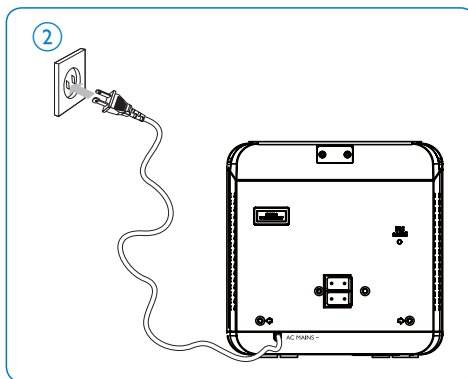

Quick Start Guide

Main unit

1 x MP3 link cable

Remote Control

2 x Loudspeaker boxes

User Manual

Quick Start Guide

A Connect

- 1 Fully insert the plugs from the speakers into the speaker sockets on the main unit.

- 1 Connect the power plug to the wall outlet.

B Play discs

- 1 Press **DISC** on the remote control to select the disc source.
 - 2 Press **▲** on the top panel of the unit.
 - 3 Place a disc onto the tray and press **▲** again.
 - ↳ Ensure that the label side faces upwards.
 - ↳ Play starts automatically.
- If play does not start, press **◀▶** to select a track and then press **▶||**.