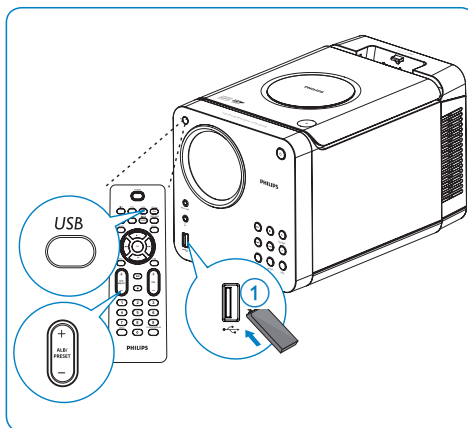

Quick Start Guide

Main unit

1 x MP3 link cable

Remote Control

2 x Loudspeaker boxes

User Manual

Quick Start Guide

A Connect

- 1 Fully insert the plugs from the speakers into the speaker sockets on the main unit.

- 1 Connect the power plug to the wall outlet.

B Play discs

- 1 Press **DISC** on the remote control to select the disc source.
 - 2 Press **▲** on the top panel of the unit.
 - 3 Place a disc onto the tray and press **▲** again.
 - ↳ Ensure that the label side faces upwards.
 - ↳ Play starts automatically.
- If play does not start, press **◀▶** to select a track and then press **▶||**.

C Play from USB

- 1 Insert the USB plug of a USB device into the **USB** socket on the main unit.
- 2 Press **USB** to select the USB source.
- 3 Press **ALB/PRESET+/-** to select a folder.
- 4 Press **◀▶** to select a file.
- 5 Press **▶||** to start play.