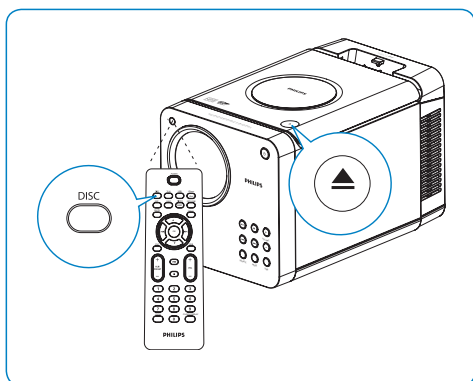

Quick Start Guide

Main unit

1 x MP3 link cable

Remote Control

2 x Loudspeaker boxes

User Manual

Quick Start Guide

A Connect

- 1 Fully insert the plugs from the speakers into the speaker sockets on the main unit.

- 1 Connect the power plug to the wall outlet.

B Play discs

- 1 Press **DISC** on the remote control to select the disc source.
 - 2 Press **▲** on the top panel of the unit.
 - 3 Place a disc onto the tray and press **▲** again.
 - ↳ Ensure that the label side faces upwards.
 - ↳ Play starts automatically.
- If play does not start, press **◀▶** to select a track and then press **▶||**.