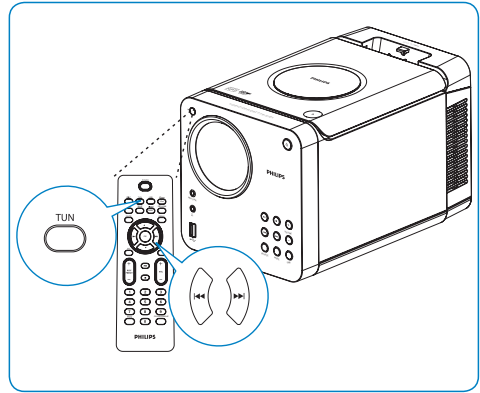

E Listen to radio

1. 1 Press **TUN** to select FM.
2. 2 Press and hold **⏪/⏩** for more than 2 seconds.
3. 3 Repeat step 2 to tune to more stations.
   - To tune to a weak station, press **⏪/⏩** repeatedly until you find optimal reception.