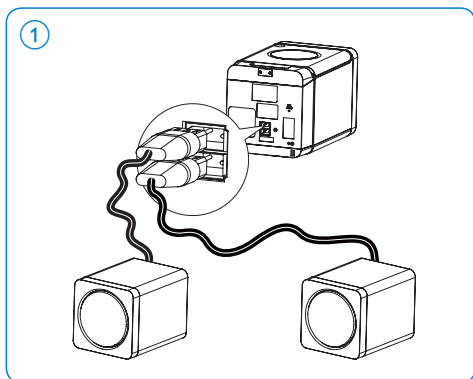

Quick Start Guide

Main unit

1 x MP3 link cable

Remote Control

2 x Loudspeaker boxes

User Manual

Quick Start Guide

A Connect

- 1 Fully insert the plugs from the speakers into the speaker sockets on the main unit.

- 1 Connect the power plug to the wall outlet.

B Play discs

- 1 Press **DISC** on the remote control to select the disc source.
 - 2 Press **▲** on the top panel of the unit.
 - 3 Place a disc onto the tray and press **▲** again.
 - ↳ Ensure that the label side faces upwards.
 - ↳ Play starts automatically.
- If play does not start, press **◀▶** to select a track and then press **▶||**.