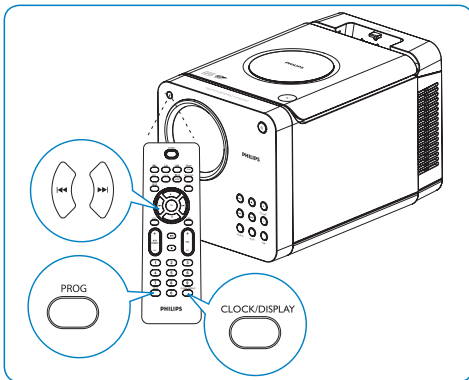

F Set clock

1. 1 Press and hold **CLOCK/DISPLAY** to activate the clock setting mode.
2. 2 Press **PROG** repeatedly to select 12 hour or 24 hour format.
3. 3 Press **CLOCK/DISPLAY** to confirm.
4. 4 Press **◀▶** to set the hour.
5. 5 Press **CLOCK/DISPLAY** to confirm.
6. 6 Press **◀▶** to set the minute.
7. 7 Press **CLOCK/DISPLAY** to confirm.