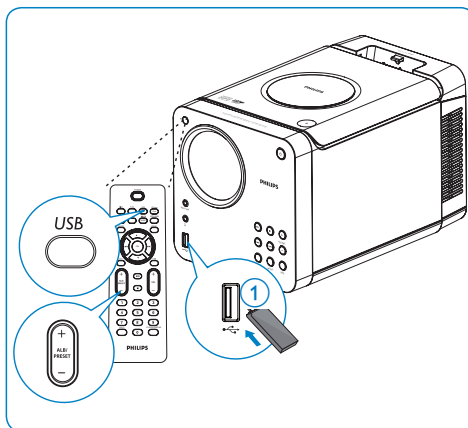

C Play from USB

1. 1 Insert the USB plug of a USB device into the **USB** socket on the main unit.
2. 2 Press **USB** to select the USB source.
3. 3 Press **ALB/PRESET+/-** to select a folder.
4. 4 Press **◀▶** to select a file.
5. 5 Press **▶||** to start play.