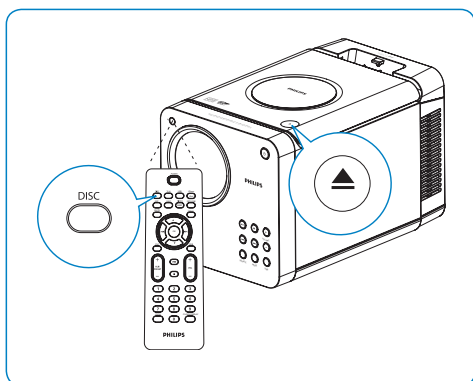

## A Connect

- 1 Fully insert the plugs from the speakers into the speaker sockets on the main unit.

- 1 Connect the power plug to the wall outlet.

## B Play discs

- 1 Press **DISC** on the remote control to select the disc source.
  - 2 Press **▲** on the top panel of the unit.
  - 3 Place a disc onto the tray and press **▲** again.
    - ↳ Ensure that the label side faces upwards.
    - ↳ Play starts automatically.
- If play does not start, press **◀▶** to select a track and then press **▶||**.