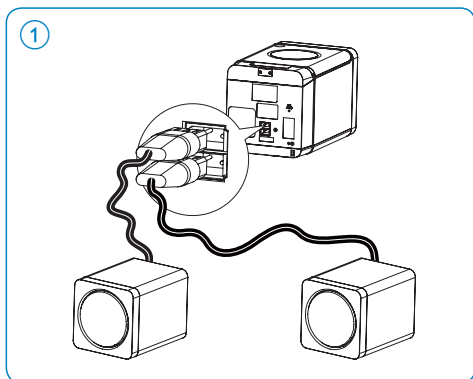

# Quick Start Guide

Main unit

1 x MP3 link cable

Remote Control

2 x Loudspeaker boxes

User Manual

Quick Start Guide

## A Connect

- 1 Fully insert the plugs from the speakers into the speaker sockets on the main unit.

- 1 Connect the power plug to the wall outlet.