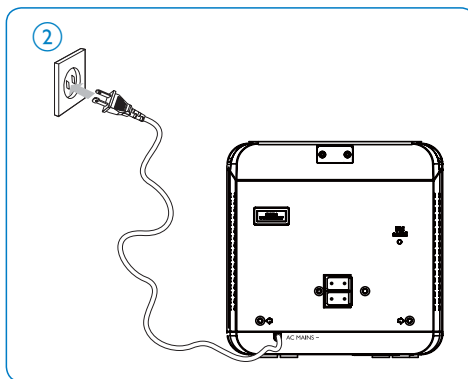

## A Connect

- 1 Fully insert the plugs from the speakers into the speaker sockets on the main unit.

- 1 Connect the power plug to the wall outlet.

## B Play discs

- 1 Press **DISC** on the remote control to select the disc source.
  - 2 Press **▲** on the top panel of the unit.
  - 3 Place a disc onto the tray and press **▲** again.
    - ↳ Ensure that the label side faces upwards.
    - ↳ Play starts automatically.
- If play does not start, press **◀▶** to select a track and then press **▶||**.