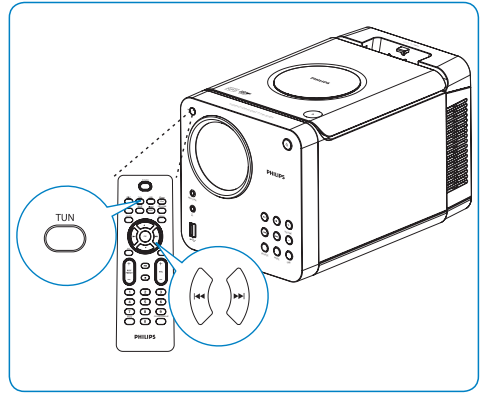

E Listen to radio

1. 1 Press **TUN** to select FM.
2. 2 Press and hold **◀▶** for more than 2 seconds.
3. 3 Repeat step 2 to tune to more stations.
   - To tune to a weak station, press **◀▶** repeatedly until you find optimal reception.