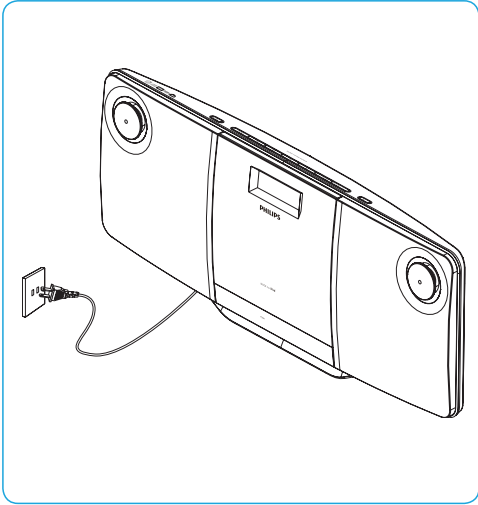

A Connect

B Set clock

C Play disc

D Listen to radio