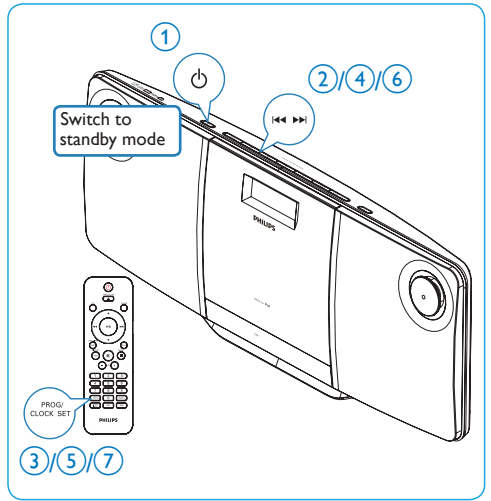

A Connect

B Set clock

C Play disc

D Listen to radio