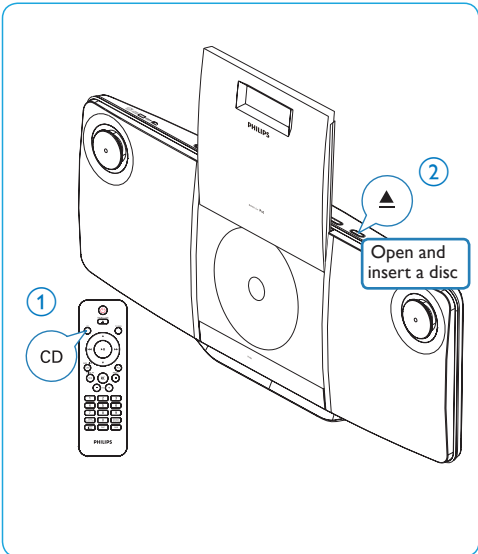

A Connect

B Set clock

C Play disc

D Listen to radio