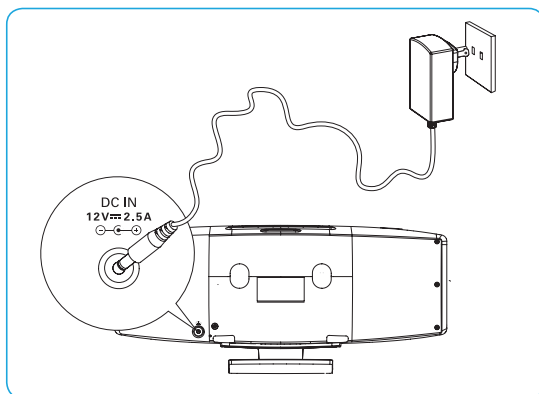

Wall mounting instructions

User Manual

Quick Start Guide

A Connect Conexión Connexion

B Set clock Ajuste del reloj Réglage de l'horloge

EN Note:

You can set the clock in the standby mode only.

- 1 Press and hold **PROG/CLOCK SET** to enter the clock setting mode.
- 2 Press **◀▶** repeatedly to select 12 hour or 24 hour format.
- 3 Press **PROG/CLOCK SET** to confirm.
- 4 Press **◀▶** to set the hour.
- 5 Press **PROG/CLOCK SET** to confirm.
- 6 Press **◀▶** to set the minute.
- 7 Press **PROG/CLOCK SET** to confirm the clock setting.