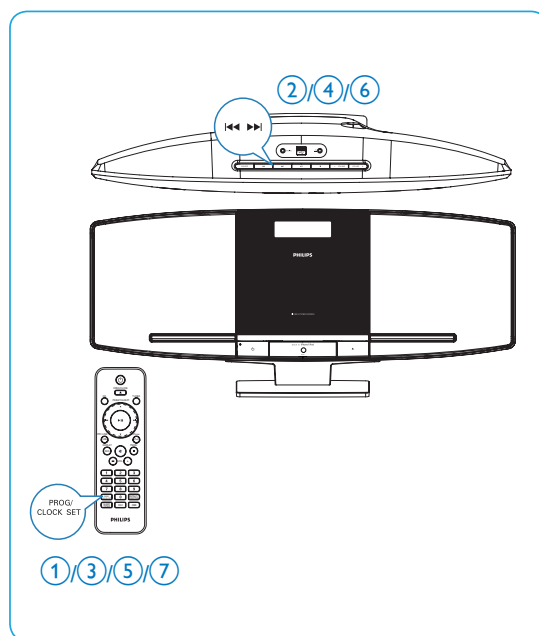

Wall mounting instructions

User Manual

Quick Start Guide

A Connect Conexión Connexion

B Set clock Ajuste del reloj Réglage de l'horloge

EN Note:

You can set the clock in the standby mode only.

- 1 Press and hold **PROG/CLOCK SET** to enter the clock setting mode.
- 2 Press **◀▶** repeatedly to select 12 hour or 24 hour format.
- 3 Press **PROG/CLOCK SET** to confirm.
- 4 Press **◀▶** to set the hour.
- 5 Press **PROG/CLOCK SET** to confirm.
- 6 Press **◀▶** to set the minute.
- 7 Press **PROG/CLOCK SET** to confirm the clock setting.