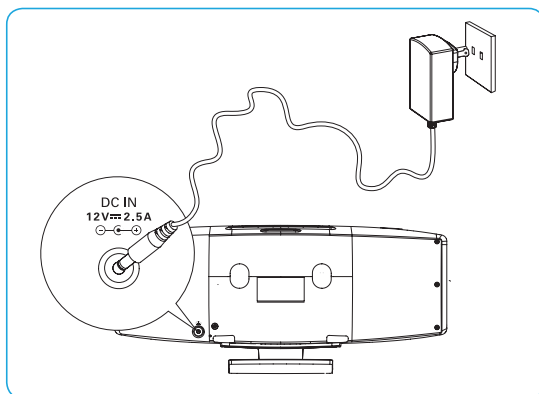

A Connect Conexión Connexion

B Set clock Ajuste del reloj Réglage de l'horloge

EN Note:

You can set the clock in the standby mode only.

- 1 Press and hold **PROG/CLOCK SET** to enter the clock setting mode.
- 2 Press **◀▶** repeatedly to select 12 hour or 24 hour format.
- 3 Press **PROG/CLOCK SET** to confirm.
- 4 Press **◀▶** to set the hour.
- 5 Press **PROG/CLOCK SET** to confirm.
- 6 Press **◀▶** to set the minute.
- 7 Press **PROG/CLOCK SET** to confirm the clock setting.