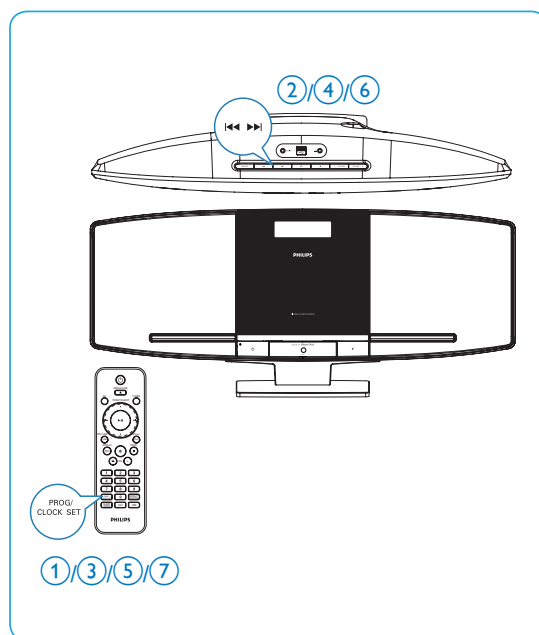

A Connect Conexión Connexion

B Set clock Ajuste del reloj Réglage de l'horloge

EN Note:

You can set the clock in the standby mode only.

- 1 Press and hold **PROG/CLOCK SET** to enter the clock setting mode.
- 2 Press **◀▶** repeatedly to select 12 hour or 24 hour format.
- 3 Press **PROG/CLOCK SET** to confirm.
- 4 Press **◀▶** to set the hour.
- 5 Press **PROG/CLOCK SET** to confirm.
- 6 Press **◀▶** to set the minute.
- 7 Press **PROG/CLOCK SET** to confirm the clock setting.