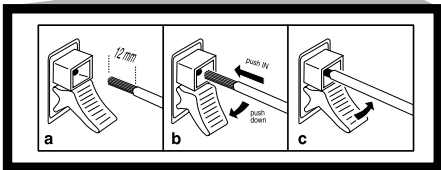

FWM70

PHILIPS

Use this simple and quick guide to get started listening to your favorite music.

DEMO MODE

To turn OFF (DEMO STOP)

Press & HOLD button for 5 seconds