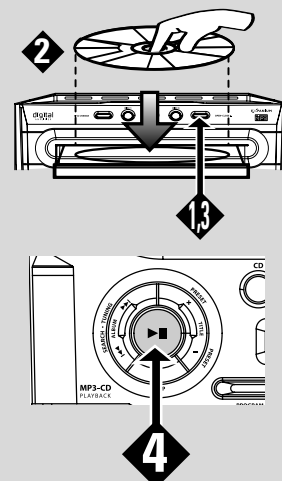

B Timer Operations

- 1 Press and hold **CLK/TIMER** (or **CLOCK•TIMER** on main unit) until "SELECT CLOCK OR TIMER" is displayed.
- 2 Press **-/+** to change the display to "TIMER" and press **CLOCK•TIMER** again to confirm.
- 3 Press **CD** or **TUNER** or **TAPE** to select the wake-up source.
- 4 Press **◀◀** or **▶▶** (for hours) and **-** or **+** (for minutes) repeatedly to set the wake-up time.
- 5 Press **CLOCK•TIMER** to store the setting.

To exit without storing the setting

- Press **■** on the system.

C Loading discs

- 1 Press **OPEN•CLOSE ▲** on the main unit to open the disc trays.
- 2 Load a disc with the label side facing up.
- 3 Press **OPEN•CLOSE ▲** again to close the disc tray.
- 4 Press **▶ ||** to play the CD.