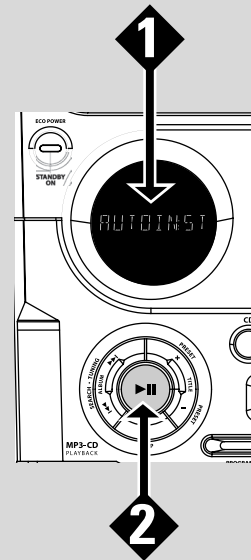

FWM70

PHILIPS

Use this simple and quick guide to get started listening to your favorite music.

DEMO MODE

To turn OFF (DEMO STOP)

Press & HOLD  button for 5 seconds

For more detailed instructions, see the following pages in the User Guide.

A Plug and Play

- 1 When you turn on the mains supply, "AUTO INSTALL - PRESS PLAY" is displayed.
- 2 Press **▶ ||** on the system to start installation.
 - "INSTALL" is displayed, followed by "TUNER" and "AUTO".
 - **PROG** starts flashing.
 - When all the available radio stations are stored or the memory for 40 presets are used, the last preset radio station (or the first available RDS station) will be played.