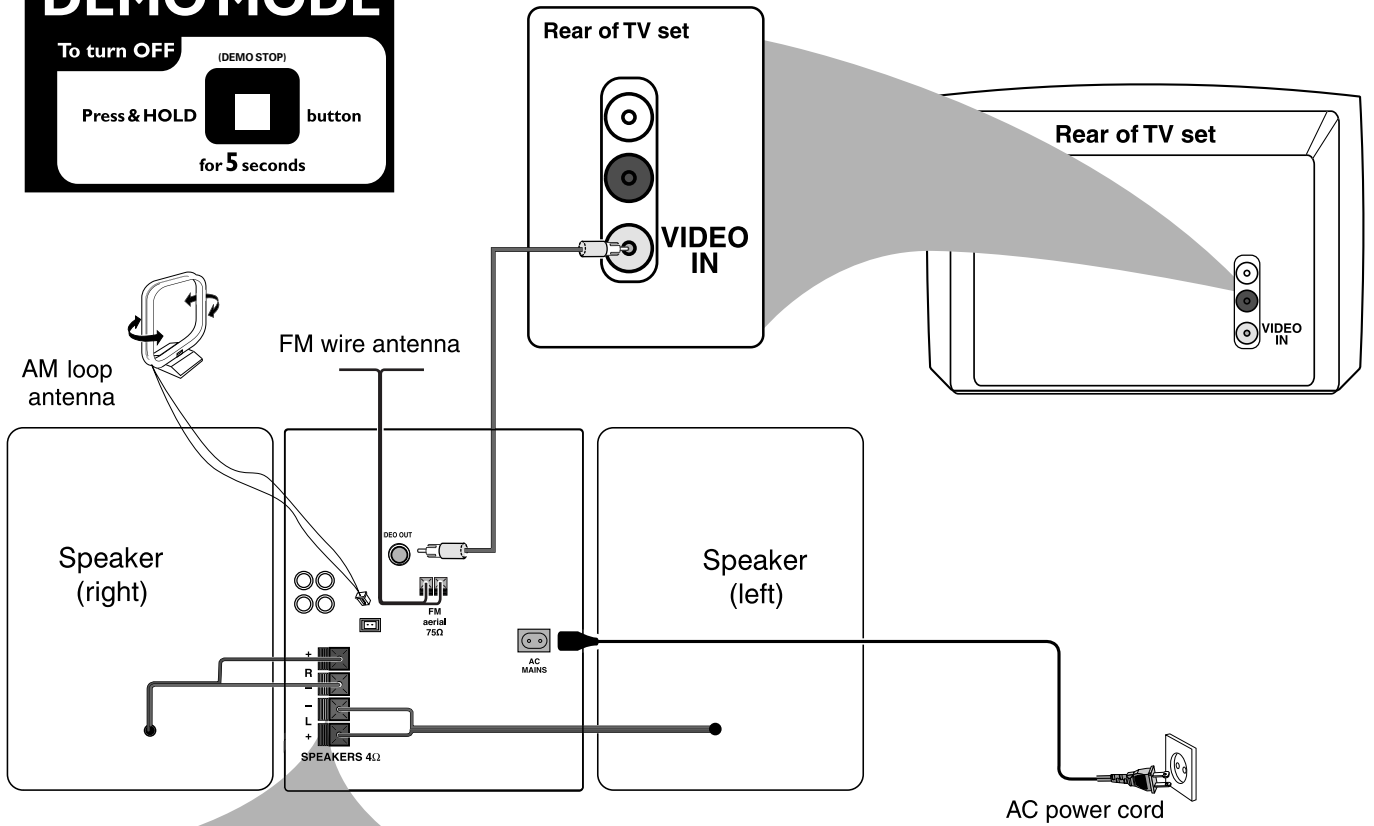

FWM70

PHILIPS

Use this simple and quick guide to get started listening to your favorite music.

DEMO MODE

To turn OFF (DEMO STOP)

Press & HOLD  button for 5 seconds

For more detailed instructions, see the following pages in the User Guide.

A Plug and Play

- 1 When you turn on the mains supply, "AUTO INSTALL - PRESS PLAY" is displayed.
- 2 Press **▶ ||** on the system to start installation.
 - "INSTALL" is displayed, followed by "TUNER" and "AUTO".
 - **PROG** starts flashing.
 - When all the available radio stations are stored or the memory for 40 presets are used, the last preset radio station (or the first available RDS station) will be played.

B Timer Operations

- 1 Press and hold **CLK/TIMER** (or **CLOCK•TIMER** on main unit) until "SELECT CLOCK OR TIMER" is displayed.
- 2 Press **-/+** to change the display to "TIMER" and press **CLOCK•TIMER** again to confirm.
- 3 Press **CD** or **TUNER** or **TAPE** to select the wake-up source.
- 4 Press **◀◀** or **▶▶** (for hours) and **-** or **+** (for minutes) repeatedly to set the wake-up time.
- 5 Press **CLOCK•TIMER** to store the setting.

To exit without storing the setting

- Press **■** on the system.

C Loading discs

- 1 Press **OPEN•CLOSE ▲** on the main unit to open the disc trays.
- 2 Load a disc with the label side facing up.
- 3 Press **OPEN•CLOSE ▲** again to close the disc tray.
- 4 Press **▶ ||** to play the CD.