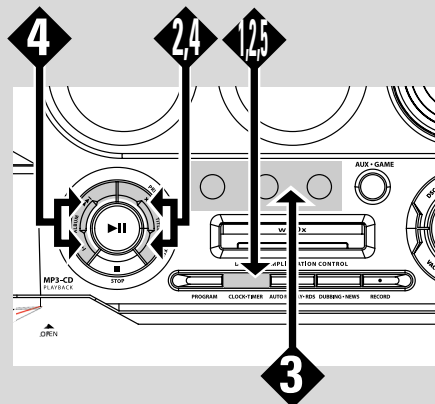

A Plug and Play

- 1 When you turn on the mains supply, "AUTO INSTALL - PRESS PLAY" is displayed.
- 2 Press **▶ ||** on the system to start installation.
 - "INSTALL" is displayed, followed by "TUNER" and "AUTO".
 - **PROG** starts flashing.
 - When all the available radio stations are stored or the memory for 40 presets are used, the last preset radio station (or the first available RDS station) will be played.

B Timer Operations

- 1 Press and hold **CLK/TIMER** (or **CLOCK•TIMER** on main unit) until "SELECT CLOCK OR TIMER" is displayed.
- 2 Press **-/+** to change the display to "TIMER" and press **CLOCK•TIMER** again to confirm.
- 3 Press **CD** or **TUNER** or **TAPE** to select the wake-up source.
- 4 Press **◀◀** or **▶▶** (for hours) and **-** or **+** (for minutes) repeatedly to set the wake-up time.
- 5 Press **CLOCK•TIMER** to store the setting.

To exit without storing the setting

- Press **■** on the system.

C Loading discs

- 1 Press **OPEN•CLOSE ▲** on the main unit to open the disc trays.
- 2 Load a disc with the label side facing up.
- 3 Press **OPEN•CLOSE ▲** again to close the disc tray.
- 4 Press **▶ ||** to play the CD.