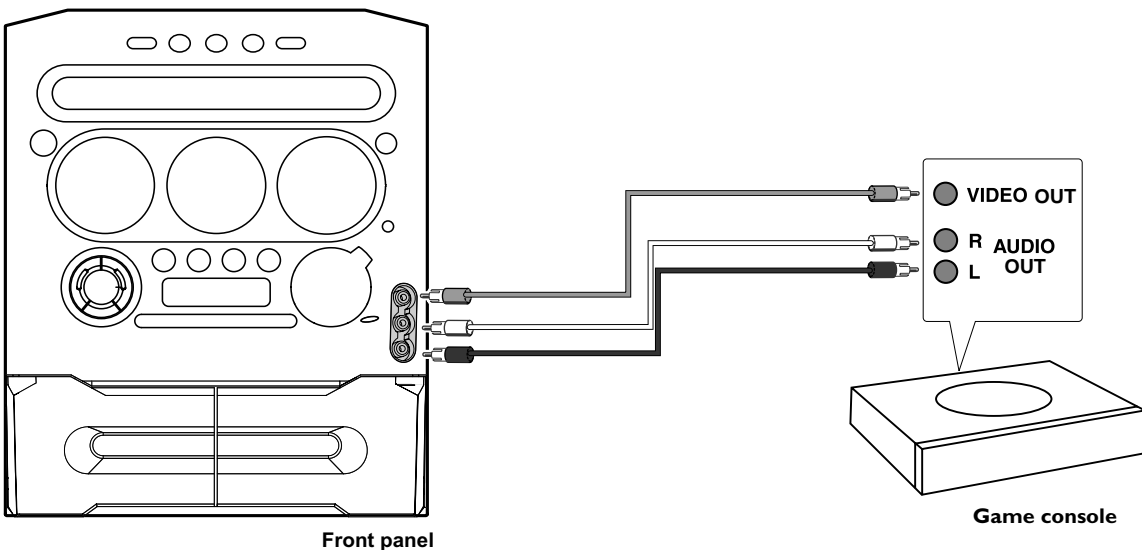

FWM70

PHILIPS

Use this simple and quick guide to get started listening to your favorite music.

DEMO MODE

To turn OFF (DEMO STOP)

Press & HOLD button for 5 seconds