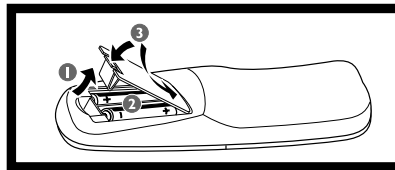

FWM70

PHILIPS

Use this simple and quick guide to get started listening to your favorite music.

DEMO MODE

To turn OFF (DEMO STOP)

Press & HOLD button for 5 seconds