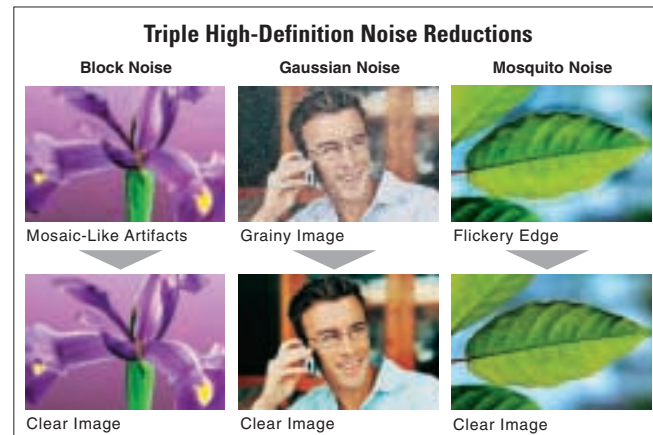

Feature Highlights of the New Blu-ray Disc Players

Since introducing the world's first Laser Disc player, followed by our expertise in DVD technology, Pioneer has remained at the forefront of optical disc innovations. The latest Blu-ray Disc players bring forth our continuous pursuit for high-resolution, natural colours, and quality sound, giving you the thrilling experience of high-definition sound and images like never before.

Innovative Video Technologies

The Blu-ray Disc players were developed by Pioneer engineers who absolutely love movies. Since introducing the innovative LaserDisc, then throughout the DVD to Blu-ray Disc era, Pioneer remains committed to offering the best stay-at-home movie experience. Our passionate devotion to movies realised the world's first 1080/24p real film quality output. Pioneer Blu-ray Disc players can even upscale the resolution of your standard DVD collection, so that all your movies look better than ever. The Blu-ray Disc players are capable of 1080/24p output. By connecting with a compatible display, you can enjoy images in 24 frames per second (fps) — the real-cinema quality intended by the creators.

Deep Colour

The Pioneer Blu-ray Disc players support high-bit Deep Colour, offering images with superbly detailed, natural colour expression. The BDP-320 features the highest specification of 48-bit (except 1080p/50 and 1080p/60 output) colour depth, while the BDP-120 features 36-bit colour depth, providing natural and smooth colour gradations.

Motion Adaptive IP Conversion (BDP-320)