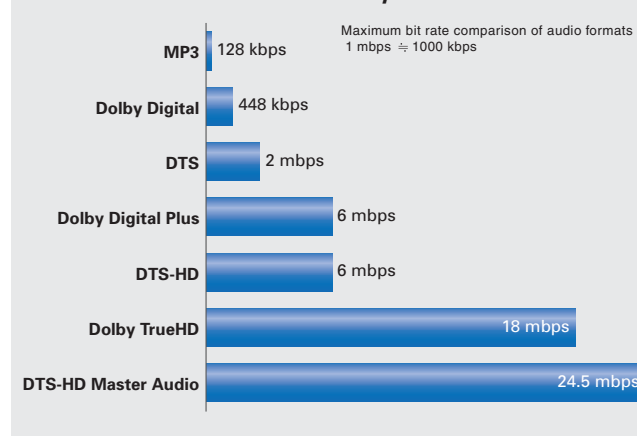

HD Audio vs. Lossy Formats