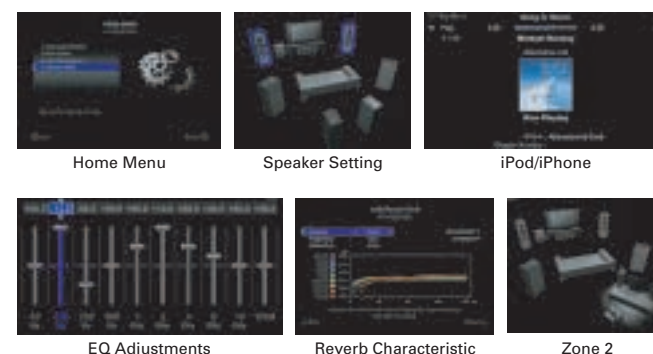

GUI Images

	DTS-HD/Dolby TrueHD	MCACC	iPod Digital	Advanced Sound Retriever	Auto Level Control
VSX-1019AH	•	• (Advanced)	•	• (Multi-ch)	• (Multi-ch)
VSX-919AH	•	• (Advanced)	•	• (Multi-ch)	• (Multi-ch)
VSX-819H	•	•	•	• (2ch)	• (2ch)
VSX-519V	•	•	•	• (2ch)	• (2ch)

VSX-1019AH-K

New Generation Audio Formats

▶ DTS-HD/Dolby TrueHD decoders

Pioneer-Exclusive Innovations

- Phase Control (Bass management system ensures precision low frequency output)
- Advanced MCACC setup with 9-band EQ
- Standing Wave Control
- Advanced Sound Retriever (for enhanced PC and portable audio)
- Front Stage Surround Advance
- Auto Level Control (Multi)
- Advanced Direct Energy Power Amplifier

Features for Superior Sound Quality

- Maximum power (6 ohms): 170 W x 7ch
- PQLS 2ch Audio
- Digital Core Engine with Freescale 400MIPS Processing DSP
- 192 kHz/24-bit DAC

Surround Sound Technologies

- DTS-ES/DTS 96/24/Dolby Digital EX/Dolby Digital Plus decoders
- Neural-THX Surround
- Sound Delay for adjusting Lip Sync (0.0-10.0 frames)
- Dialogue Enhancement

Enhanced Convenience

- iPod player digital direct via USB
- USB memory audio ready (USB Host function)
- HDMI Upscaler
- Digital video converter (up to HDMI)
- Multi-Zone Audio/Video (Zone 2)

VSX-919AH-K(-S)

New Generation Audio Formats

▶ DTS-HD/Dolby TrueHD decoders

Pioneer-Exclusive Innovations

- Phase Control (Bass management system ensures precision low frequency output)
- Advanced MCACC setup with 9-band EQ
- Standing Wave Control
- Advanced Sound Retriever (for enhanced PC and portable audio)
- Front Stage Surround Advance
- Auto Level Control (Multi)
- Advanced Direct Energy Power Amplifier

Features for Superior Sound Quality

- Maximum power (6 ohms): 170 W x 7ch
- PQLS 2ch Audio
- Digital Core Engine with Freescale 400MIPS Processing DSP
- 192 kHz/24-bit DAC

Surround Sound Technologies

- DTS-ES/DTS 96/24/Dolby Digital EX/Dolby Digital Plus decoders
- Sound Delay for adjusting Lip Sync (0.0-10.0 frames)
- Dialogue Enhancement

Enhanced Convenience

- iPod player digital direct via USB
- USB memory audio ready (USB Host function)
- Digital video converter (up to HDMI)
- Multi-Zone Audio/Video (Zone 2)

Silver finish also available (VSX-919AH-S) in some areas