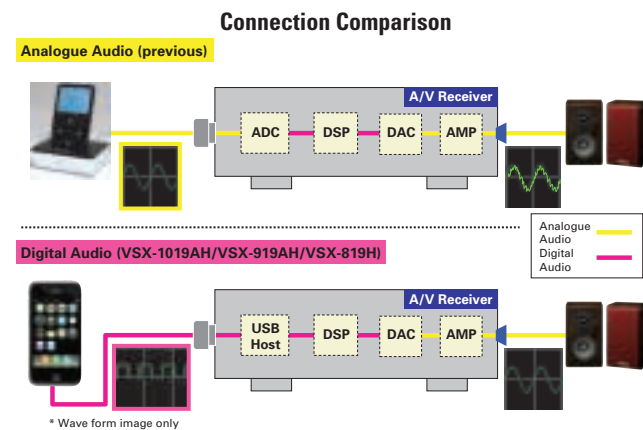

High-Performance Technologies for Superior Sound Quality

Advanced Sound Retriever

Pioneer's latest A/V receivers feature the Advanced Sound Retriever, which significantly improves the sound quality of compressed audio — such as WMA, MPEG-4 AAC, and MP3 — to the level of CD sound. The Advanced Sound Retriever creates new signals to restore the minor details left out during the compression process. The VSX-1019AH and VSX-919AH feature an Advanced Sound Retriever for multi-surround sound, which is compatible with DVD soundtrack such as Dolby Digital or DTS.

Auto Level Control

Auto Level Control equalises volume level differences between tracks when playing music from iPod or other sources. The Auto Level Control on the VSX-1019AH and VSX-919AH supports multi-channel playback, maintaining a consistent level even at low volumes.

New GUI (VSX-1019AH/VSX-919AH)

The GUI on the latest A/V receivers has been refined, resulting in enhanced ease-of-use. Each function has a dedicated GUI screen, displaying, for instance, iPod/iPhone data, speaker settings, or EQ adjustments.