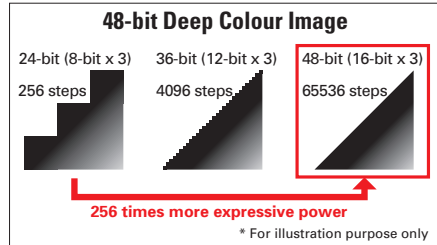

Innovative Video Technologies

The Blu-ray Disc players were developed by Pioneer engineers who absolutely love movies. Since introducing the innovative LaserDisc, then throughout the DVD to Blu-ray Disc era, Pioneer remains committed to offering the best stay-at-home movie experience. Our passionate devotion to movies realised the world's first 1080/24p real film quality output. Pioneer Blu-ray Disc players can even upscale the resolution of your standard DVD collection, so that all your movies look better than ever. The Blu-ray Disc players are capable of 1080/24p output. By connecting with a compatible display, you can enjoy images in 24 frames per second (fps) — the real-cinema quality intended by the creators.

Deep Colour

The Pioneer Blu-ray Disc players support high-bit Deep Colour, offering images with superbly detailed, natural colour expression. The BDP-320 features the highest specification of 48-bit (except 1080p/50 and 1080p/60 output) colour depth, while the BDP-120 features 36-bit colour depth, providing natural and smooth colour gradations.

Motion Adaptive IP Conversion (BDP-320)

The BDP-320 can convert 1080/60i high-definition sources for 1080/60p display. The Motion Adaptive IP Conversion feature can process in accordance with the moving image, delivering high-quality pictures with reduced picture noise.