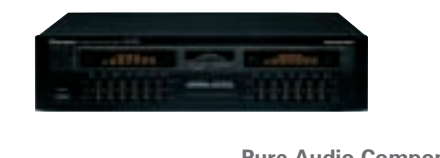

GR-555

7-Band Graphic Equalizer

* Ask your dealer about available models.