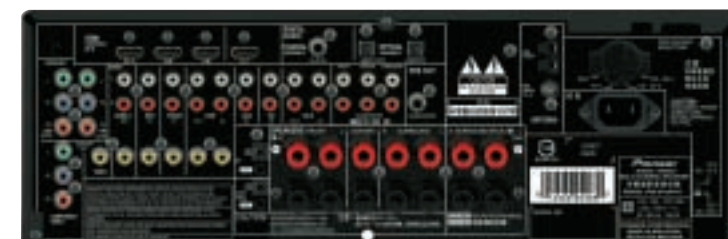

GUI Images

	DTS-HD/Dolby TrueHD	MCACC	iPod Digital	Advanced Sound Retriever	Auto Level Control
VSX-1019AH	•	• (Advanced)	•	• (Multi-ch)	• (Multi-ch)
VSX-919AH	•	• (Advanced)	•	• (Multi-ch)	• (Multi-ch)
VSX-819H	•	•	•	• (2ch)	• (2ch)
VSX-519V	•	•	•	• (2ch)	• (2ch)

VSX-1019AH-K

New Generation Audio Formats

▶ DTS-HD/Dolby TrueHD decoders

Pioneer-Exclusive Innovations

- Phase Control (Bass management system ensures precision low frequency output)
- Advanced MCACC setup with 9-band EQ
- Standing Wave Control
- Advanced Sound Retriever (for enhanced PC and portable audio)
- Front Stage Surround Advance
- Auto Level Control (Multi)
- Advanced Direct Energy Power Amplifier

Features for Superior Sound Quality

- Maximum power (6 ohms): 170 W x 7ch
- PQLS 2ch Audio
- Digital Core Engine with Freescale 400MIPS Processing DSP
- 192 kHz/24-bit DAC

Surround Sound Technologies

- DTS-ES/DTS 96/24/Dolby Digital EX/Dolby Digital Plus decoders
- Neural-THX Surround
- Sound Delay for adjusting Lip Sync (0.0-10.0 frames)
- Dialogue Enhancement

Enhanced Convenience

- iPod player digital direct via USB
- USB memory audio ready (USB Host function)
- HDMI Upscaler
- Digital video converter (up to HDMI)
- Multi-Zone Audio/Video (Zone 2)

VSX-919AH-K(-S)

New Generation Audio Formats

▶ DTS-HD/Dolby TrueHD decoders

Pioneer-Exclusive Innovations

- Phase Control (Bass management system ensures precision low frequency output)
- Advanced MCACC setup with 9-band EQ
- Standing Wave Control
- Advanced Sound Retriever (for enhanced PC and portable audio)
- Front Stage Surround Advance
- Auto Level Control (Multi)
- Advanced Direct Energy Power Amplifier

Features for Superior Sound Quality

- Maximum power (6 ohms): 170 W x 7ch
- PQLS 2ch Audio
- Digital Core Engine with Freescale 400MIPS Processing DSP
- 192 kHz/24-bit DAC

Surround Sound Technologies

- DTS-ES/DTS 96/24/Dolby Digital EX/Dolby Digital Plus decoders
- Sound Delay for adjusting Lip Sync (0.0-10.0 frames)
- Dialogue Enhancement

Enhanced Convenience

- iPod player digital direct via USB
- USB memory audio ready (USB Host function)
- Digital video converter (up to HDMI)
- Multi-Zone Audio/Video (Zone 2)

Silver finish also available (VSX-919AH-S) in some areas