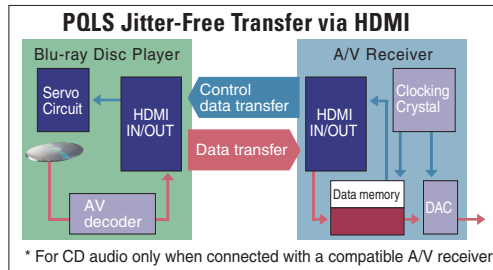

### Video Adjust Mode (BDP-320)

TV and displays such as plasma TVs, LCD TVs, and projectors each have different picture quality characteristics. The Video Adjust Mode comes in 5 modes — in addition to Pioneer PDP which is optimised for Pioneer's KURO plasma TV, there are PDP, LCD, Projector, and Professional, adjusted by our engineers to best match the TV or display. You can now view your media in the ideal picture quality for your device.

### x.v.Colour

The units support "x.v.Colour", an advanced feature which greatly broadens the colour space input to include 1.8 times as many natural colours than the standard RGB signals when connected to a compatible display.

### High-Performance Audio Technologies with HDMI — Precision Quartz Lock System (PQLS) with HDMI (BDP-320)

The BDP-320 features a 2-channel jitter-free CD audio transmission feature via HDMI (PQLS 2ch Audio). When connected to a compatible Pioneer A/V receiver, the Precision Quartz Lock System (PQLS) on the BDP-320 transmit CD music data from the Blu-ray Disc player to the A/V receiver with minimum jitters, providing an optimal audio experience.