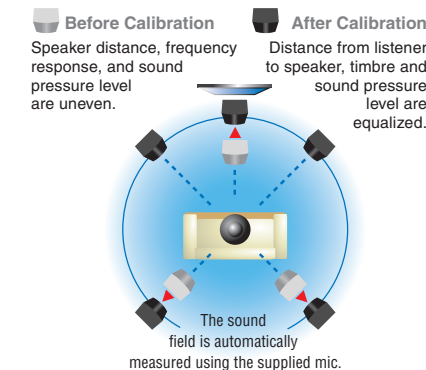

Automatic Optimal Surround Set-up with Advanced MCACC

Front Stage Surround Advance (HTZ787DVD(-AP)/HTZ585DVD-AP/HTZ-FS30DVD(-AP))

Enjoy surround sound with only the front speakers and the subwoofer. Since wall reflections are not used, the setup is less dependent on the room environment, allowing front alignment of the speakers. The technology creates excellent sound image and natural sound, because it does not alter the sound frequency or the original sound wave.