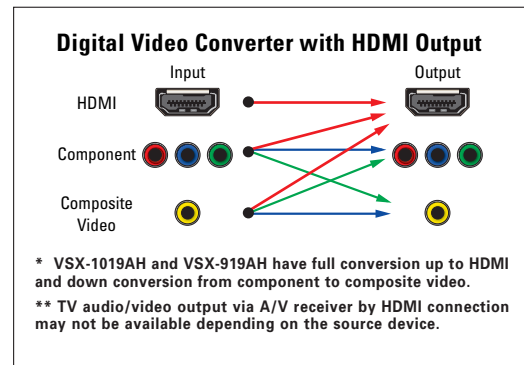

Feature Highlights of the New A/V Receivers

Our latest A/V receivers bring the sound of studio master to your home, by joining Pioneer-original surround sound technologies — Phase Control and MCACC — with DTS-HD Master Audio and Dolby TrueHD new generation audio formats. Features by HDMI connection also provide enhanced video and audio, as well as superior sound from your iPod/iPhone.

HDMI Connection

HDMI Terminals

HDMI ensures lossless transmission for high-quality pictures and sound, as signals remain in a pure digital state. The Pioneer A/V receivers also support Deep Colour and x.v.Colour.

HDMI Terminals	VSX-1019AH	VSX-919AH	VSX-819H	VSX-519V
HDMI Input/Output	4/1 (Repeater)	3/1 (Repeater)	3/1 (Repeater)	2/1 (Repeater)
Deep Colour	•	•	•	•
x.v.Colour	•	•	•	•
KURO LINK	•	•	•	•

Digital Video Converter with PureCinema™ and HDMI Upscaler* (VSX-1019AH/VSX-919AH)

The new digital video converter includes various technologies for enjoying high-definition video, such as PureCinema™ progressive scan circuit for processing I/P conversion of 480i analogue signals and advanced GUI control. The VSX-1019AH features a video upscaler by Anchor Bay Technology for upscaling 480i/p video signals up to 1080p. The VSX-1019AH and VSX-919AH allow HDMI output of all analogue video signals.

* VSX-1019AH only

HDMI Repeater

Pioneer A/V receivers feature an HDMI repeater function. Unlike HDMI switching which only transfers high-definition video signals, the HDMI repeater allows full-digital transfer of high-definition audio as well as up to 1080p video signals. Although the VSX-519V does not have Dolby TrueHD or DTS-HD Master Audio decoders, it does allow you to enjoy HD audio via LPCM output through HDMI.

HDMI Repeater vs. HDMI Switching

	HDMI Repeater	HDMI Switching	Legacy Cable
Connection Type	Video Audio	Video Audio	Video Audio
HD Audio	Yes DOLBY DIGITAL DTS-HD Master Audio	— DOLBY DIGITAL DTS Digital	— Dolby Surround (Analogue)
Auto Lip-Sync	Yes	—	—

Precision Quartz Lock System (PQLS) — Jitter-Free Audio Transmission via HDMI (VSX-1019AH/VSX-919AH)

Through an HDMI connection with a compatible Pioneer Blu-ray Disc player, the VSX-1019AH and VSX-919AH perfect CD playback with the proprietary Precision Quartz Lock System (PQLS). This technology eliminates distortion from timing errors, giving the best possible digital-to-analogue conversion from audio CD sources for jitter-free playback and dynamic sound quality.

iPod/iPhone Connection

iPod®/iPhone Digital Connection via USB (VSX-1019AH/VSX-919AH/VSX-819H)

Enjoy iPod videos, pictures and music via digital connection. The VSX-1019AH, VSX-919AH, and VSX-819H each come with an iPod/iPhone connection cable allowing direct USB connection to the front panel without having to buy a docking station. The audio signals are directly transferred to the A/V receiver's high-performance DAC, offering superior sound. What's more, you can operate your iPod with the A/V receiver's remote control. With an iPhone/iPod Touch, you can even watch YouTube video enlarged on your TV screen. The VSX-1019AH and VSX-919AH can display album artwork on an HDTV.