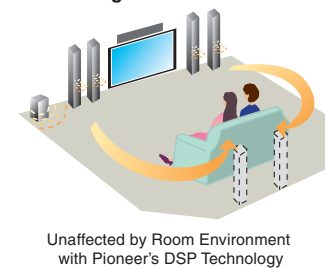

Front Stage Surround Advance

Advanced Sound Retriever (HTZ787DVD(-AP)/HTZ585DVD-AP/HTZ-FS30DVD(-AP))

Pioneer-exclusive Sound Retriever technology significantly improves WMA/MP3/MPEG-4 AAC compressed audio to CD quality. It applies a special algorithm to restore the signals in barely audible ranges usually lost during the compression process.