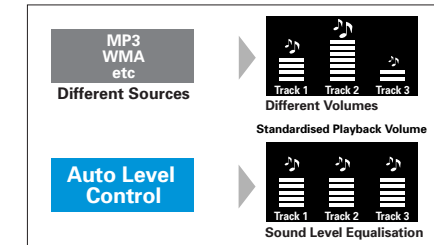

Auto Level Control (HTZ787DVD(-AP)/HTZ585DVD-AP/HTZ-FS30DVD(-AP))

Auto Level Control equalises volume level differences between tracks when playing MP3/WMA sources etc. The playback volume is maintained at a consistent level, so there is no need to make adjustments for each song.

2.1ch Front Surround System (HTZ-FS30DVD(-AP))

The 2.1ch system with stylish slim speakers is designed to be a perfect match for your flat panel TV. Enjoy superb front surround sound for both movies and music, from a simple and neat setting without rear speakers. Despite the compact size, rich mid- and low-frequency sound is realised by adopting two 5.2 cm woofers. You can also enjoy natural and wide-spreading high-frequency sound from the 2.6 cm tweeters featuring tangential rib diaphragms.

Down-Firing Subwoofer (HTZ787DVD(-AP)/HTZ585DVD-AP/HTZ-FS30DVD(-AP)/HTZ282DVD(-AP)/HTZ280DVD(-AP)/HTZ181DVD/CX505-K/CX500-K/CX303-K)

The Down-Firing subwoofer efficiently disperses sound with little distortion, filling your room with rich, deep bass. The innovative design combines quality performance with a stylish look. The CX505-K, CX500-K, and CX303-K come in Twin Drive design with two speaker-unit construction, allowing clear and powerful bass from a compact subwoofer.

Dual Centre Speakers (HTZ585DVD-AP/HTZ181DVD/CX500-K)

The centre speaker is separated into two pieces to be placed neatly on both sides of your flat panel display. You can hear movie dialogue coming straight from the middle of the screen, without placing the centre speaker on top or below the display.