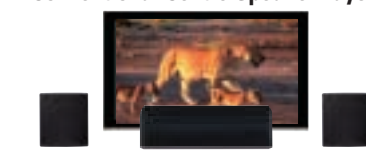

Conventional Centre Speaker Layout