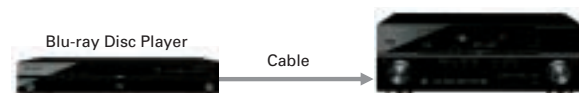

HDMI Repeater vs. HDMI Switching