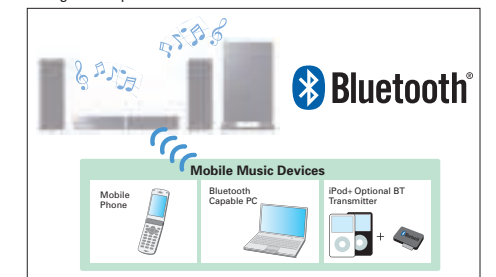

Optical Input (HTZ787DVD(-AP)/HTZ585DVD-AP/HTZ-FS30DVD(-AP))

With the optical input terminal, you can enjoy digital broadcasts and gaming in 5.1-channel sound on the HTZ787DVD(-AP)/HTZ585DVD-AP, or 2.1-channel front surround on the HTZ-FS30DVD(-AP).