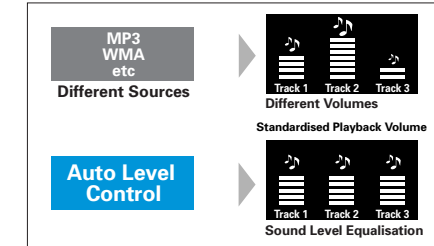

Auto Level Control (HTZ787DVD(-AP)/HTZ585DVD-AP/HTZ-FS30DVD(-AP))

Auto Level Control equalises volume level differences between tracks when playing MP3/WMA sources etc. The playback volume is maintained at a consistent level, so there is no need to make adjustments for each song.

2.1ch Front Surround System (HTZ-FS30DVD(-AP))

The 2.1ch system with stylish slim speakers is designed to be a perfect match for your flat panel TV. Enjoy superb front surround sound for both movies and music, from a simple and neat setting without rear speakers. Despite the compact size, rich mid- and low-frequency sound is realised by adopting two 5.2 cm woofers. You can also enjoy natural and wide-spreading high-frequency sound from the 2.6 cm tweeters featuring tangential rib diaphragms.

Down-Firing Subwoofer (HTZ787DVD(-AP)/HTZ585DVD-AP/HTZ-FS30DVD(-AP)/HTZ282DVD(-AP)/HTZ280DVD(-AP)/HTZ181DVD/CX505-K/CX500-K/CX303-K)

The Down-Firing subwoofer efficiently disperses sound with little distortion, filling your room with rich, deep bass. The innovative design combines quality performance with a stylish look. The CX505-K, CX500-K, and CX303-K come in Twin Drive design with two speaker-unit construction, allowing clear and powerful bass from a compact subwoofer.

Dual Centre Speakers (HTZ585DVD-AP/HTZ181DVD/CX500-K)

The centre speaker is separated into two pieces to be placed neatly on both sides of your flat panel display. You can hear movie dialogue coming straight from the middle of the screen, without placing the centre speaker on top or below the display.