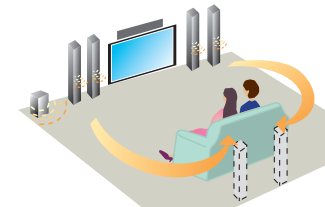

Front Stage Surround Advance

Unaffected by Room Environment with Pioneer's DSP Technology

Advanced Sound Retriever (HTZ787DVD(-AP)/HTZ585DVD-AP/HTZ-FS30DVD(-AP))

Pioneer-exclusive Sound Retriever technology significantly improves WMA/MP3/MPEG-4 AAC compressed audio to CD quality. It applies a special algorithm to restore the signals in barely audible ranges usually lost during the compression process.