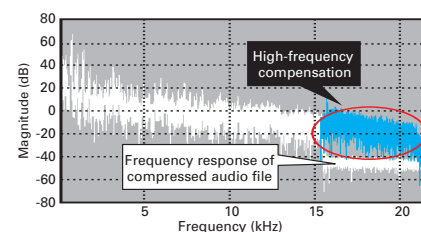

Restoration of Lost Music Cadence