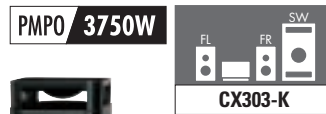

HTD88DVD

MODEL HTD88DVD consists of:

XV-DV88
DVD/CD Receiver (420 x 126 x 445 mm / 9.8 kg)
S-DV88
Speaker System (Front 155 x 360 x 178 mm / 2.3 kg,
Centre 340 x 106 x 100 mm / 1.4 kg,
Surround 155 x 106 x 100 mm / 0.7 kg,
Subwoofer 190 x 360 x 317 mm / 4.6 kg)

Feature Highlights of the New DVD Home Theatre Systems

Innovative Technologies for Creating Superior Sound

Advanced Multi-Channel Acoustic Calibration System (MCACC) (HTZ787DVD(-AP)/HTZ585DVD-AP/HTZ-FS30DVD(-AP))

Advanced MCACC creates the ideal acoustic environment with the provided microphone. With a push of a button, the self-calibration feature detects speakers and compensates for the disparities, letting you enjoy soundtracks and music as they were originally intended.