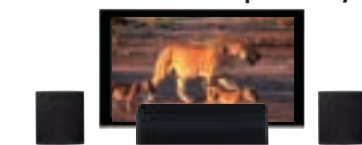

Conventional Centre Speaker Layout