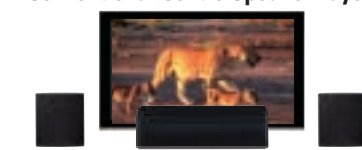

Conventional Centre Speaker Layout