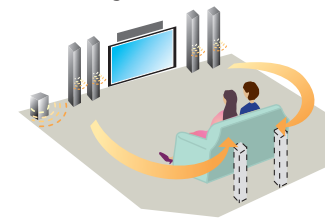

Front Stage Surround Advance

Unaffected by Room Environment with Pioneer's DSP Technology

Advanced Sound Retriever (HTZ787DVD(-AP)/HTZ585DVD-AP/HTZ-FS30DVD(-AP))

Pioneer-exclusive Sound Retriever technology significantly improves WMA/MP3/MPEG-4 AAC compressed audio to CD quality. It applies a special algorithm to restore the signals in barely audible ranges usually lost during the compression process.