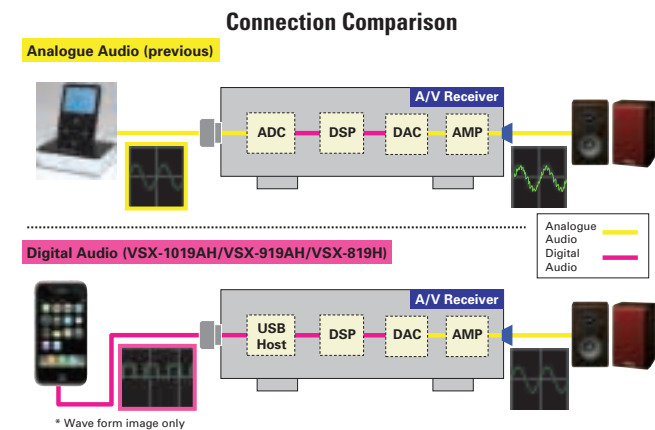

High-Performance Technologies for Superior Sound Quality

Advanced Sound Retriever

Pioneer's latest A/V receivers feature the Advanced Sound Retriever, which significantly improves the sound quality of compressed audio — such as WMA, MPEG-4 AAC, and MP3 — to the level of CD sound. The Advanced Sound Retriever creates new signals to restore the minor details left out during the compression process. The VSX-1019AH and VSX-919AH feature an Advanced Sound Retriever for multi-surround sound, which is compatible with DVD soundtrack such as Dolby Digital or DTS.

Auto Level Control

Auto Level Control equalises volume level differences between tracks when playing music from iPod or other sources. The Auto Level Control on the VSX-1019AH and VSX-919AH supports multi-channel playback, maintaining a consistent level even at low volumes.

New GUI (VSX-1019AH/VSX-919AH)

The GUI on the latest A/V receivers has been refined, resulting in enhanced ease-of-use. Each function has a dedicated GUI screen, displaying, for instance, iPod/iPhone data, speaker settings, or EQ adjustments.