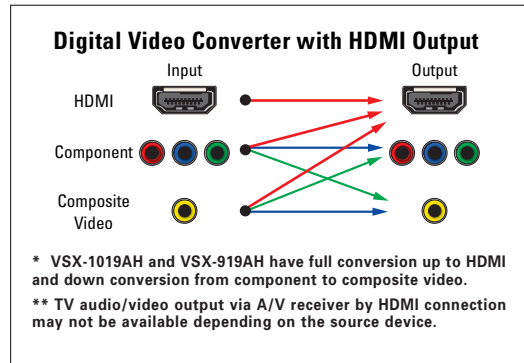

Feature Highlights of the New A/V Receivers

Our latest A/V receivers bring the sound of studio master to your home, by joining Pioneer-original surround sound technologies — Phase Control and MCACC — with DTS-HD Master Audio and Dolby TrueHD new generation audio formats. Features by HDMI connection also provide enhanced video and audio, as well as superior sound from your iPod/iPhone.

HDMI Connection

HDMI Terminals

HDMI ensures lossless transmission for high-quality pictures and sound, as signals remain in a pure digital state. The Pioneer A/V receivers also support Deep Colour and x.v.Colour.

HDMI Terminals	VSX-1019AH	VSX-919AH	VSX-819H	VSX-519V
HDMI Input/Output	4/1 (Repeater)	3/1 (Repeater)	3/1 (Repeater)	2/1 (Repeater)
Deep Colour	•	•	•	•
x.v.Colour	•	•	•	•
KURO LINK	•	•	•	•

Digital Video Converter with PureCinema™ and HDMI Upscaler* (VSX-1019AH/VSX-919AH)

The new digital video converter includes various technologies for enjoying high-definition video, such as PureCinema™ progressive scan circuit for processing I/P conversion of 480i analogue signals and advanced GUI control. The VSX-1019AH features a video upscaler by Anchor Bay Technology for upscaling 480i/p video signals up to 1080p. The VSX-1019AH and VSX-919AH allow HDMI output of all analogue video signals.

* VSX-1019AH only

HDMI Repeater

Pioneer A/V receivers feature an HDMI repeater function. Unlike HDMI switching which only transfers high-definition video signals, the HDMI repeater allows full-digital transfer of high-definition audio as well as up to 1080p video signals. Although the VSX-519V does not have Dolby TrueHD or DTS-HD Master Audio decoders, it does allow you to enjoy HD audio via LPCM output through HDMI.

HDMI Repeater vs. HDMI Switching

	HDMI Repeater	HDMI Switching	Legacy Cable
Connection Type	Video Audio	Video Audio	Video Audio
HD Audio	Yes DOLBY DIGITAL DTS-HD Master Audio	— DOLBY DIGITAL DTS Digital	— Dolby Surround (Analogue)
Auto Lip-Sync	Yes	—	—

Precision Quartz Lock System (PQLS) — Jitter-Free Audio Transmission via HDMI (VSX-1019AH/VSX-919AH)

Through an HDMI connection with a compatible Pioneer Blu-ray Disc player, the VSX-1019AH and VSX-919AH perfect CD playback with the proprietary Precision Quartz Lock System (PQLS). This technology eliminates distortion from timing errors, giving the best possible digital-to-analogue conversion from audio CD sources for jitter-free playback and dynamic sound quality.

iPod/iPhone Connection

iPod®/iPhone Digital Connection via USB (VSX-1019AH/VSX-919AH/VSX-819H)

Enjoy iPod videos, pictures and music via digital connection. The VSX-1019AH, VSX-919AH, and VSX-819H each come with an iPod/iPhone connection cable allowing direct USB connection to the front panel without having to buy a docking station. The audio signals are directly transferred to the A/V receiver's high-performance DAC, offering superior sound. What's more, you can operate your iPod with the A/V receiver's remote control. With an iPhone/iPod Touch, you can even watch YouTube video enlarged on your TV screen. The VSX-1019AH and VSX-919AH can display album artwork on an HDTV.