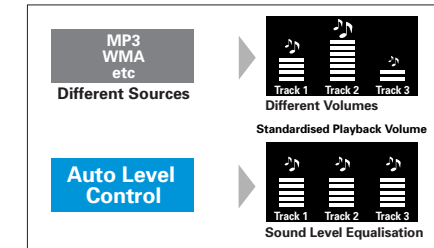

Auto Level Control (HTZ787DVD(-AP)/HTZ585DVD-AP/HTZ-FS30DVD(-AP))

Auto Level Control equalises volume level differences between tracks when playing MP3/WMA sources etc. The playback volume is maintained at a consistent level, so there is no need to make adjustments for each song.

2.1ch Front Surround System (HTZ-FS30DVD(-AP))

The 2.1ch system with stylish slim speakers is designed to be a perfect match for your flat panel TV. Enjoy superb front surround sound for both movies and music, from a simple and neat setting without rear speakers. Despite the compact size, rich mid- and low-frequency sound is realised by adopting two 5.2 cm woofers. You can also enjoy natural and wide-spreading high-frequency sound from the 2.6 cm tweeters featuring tangential rib diaphragms.

Down-Firing Subwoofer (HTZ787DVD(-AP)/HTZ585DVD-AP/HTZ-FS30DVD(-AP)/HTZ282DVD(-AP)/HTZ280DVD(-AP)/HTZ181DVD/CX505-K/CX500-K/CX303-K)

The Down-Firing subwoofer efficiently disperses sound with little distortion, filling your room with rich, deep bass. The innovative design combines quality performance with a stylish look. The CX505-K, CX500-K, and CX303-K come in Twin Drive design with two speaker-unit construction, allowing clear and powerful bass from a compact subwoofer.

Dual Centre Speakers (HTZ585DVD-AP/HTZ181DVD/CX500-K)

The centre speaker is separated into two pieces to be placed neatly on both sides of your flat panel display. You can hear movie dialogue coming straight from the middle of the screen, without placing the centre speaker on top or below the display.