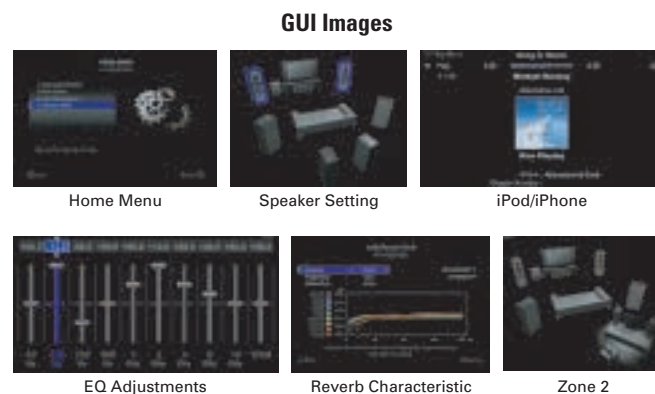

DTS-HD/Dolby TrueHD	MCACC	iPod Digital	Advanced Sound Retriever	Auto Level Control
VSX-1019AH	•	• (Advanced)	•	• (Multi-ch)	• (Multi-ch)
VSX-919AH	•	• (Advanced)	•	• (Multi-ch)	• (Multi-ch)
VSX-819H	•	•	•	• (2ch)	• (2ch)
VSX-519V	•	•	•	• (2ch)	• (2ch)

VSX-1019AH-K

New Generation Audio Formats

▶ DTS-HD/Dolby TrueHD decoders

Pioneer-Exclusive Innovations

- Phase Control (Bass management system ensures precision low frequency output)
- Advanced MCACC setup with 9-band EQ
- Standing Wave Control
- Advanced Sound Retriever (for enhanced PC and portable audio)
- Front Stage Surround Advance
- Auto Level Control (Multi)
- Advanced Direct Energy Power Amplifier

Features for Superior Sound Quality

- Maximum power (6 ohms): 170 W x 7ch
- PQLS 2ch Audio
- Digital Core Engine with Freescale 400MIPS Processing DSP
- 192 kHz/24-bit DAC

Surround Sound Technologies

- DTS-ES/DTS 96/24/Dolby Digital EX/Dolby Digital Plus decoders
- Neural-THX Surround
- Sound Delay for adjusting Lip Sync (0.0-10.0 frames)
- Dialogue Enhancement

Enhanced Convenience

- iPod player digital direct via USB
- USB memory audio ready (USB Host function)
- HDMI Upscaler
- Digital video converter (up to HDMI)
- Multi-Zone Audio/Video (Zone 2)

VSX-919AH-K(-S)

New Generation Audio Formats

▶ DTS-HD/Dolby TrueHD decoders

Pioneer-Exclusive Innovations

- Phase Control (Bass management system ensures precision low frequency output)
- Advanced MCACC setup with 9-band EQ
- Standing Wave Control
- Advanced Sound Retriever (for enhanced PC and portable audio)
- Front Stage Surround Advance
- Auto Level Control (Multi)
- Advanced Direct Energy Power Amplifier

Features for Superior Sound Quality

- Maximum power (6 ohms): 170 W x 7ch
- PQLS 2ch Audio
- Digital Core Engine with Freescale 400MIPS Processing DSP
- 192 kHz/24-bit DAC

Surround Sound Technologies

- DTS-ES/DTS 96/24/Dolby Digital EX/Dolby Digital Plus decoders
- Sound Delay for adjusting Lip Sync (0.0-10.0 frames)
- Dialogue Enhancement

Enhanced Convenience

- iPod player digital direct via USB
- USB memory audio ready (USB Host function)
- Digital video converter (up to HDMI)
- Multi-Zone Audio/Video (Zone 2)

Silver finish also available (VSX-919AH-S) in some areas