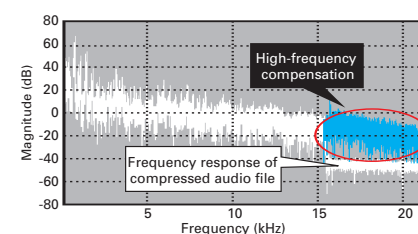

Restoration of Lost Music Cadence