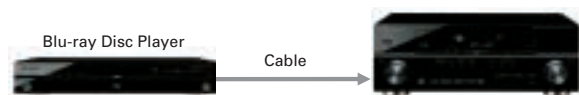

HDMI Repeater vs. HDMI Switching

	HDMI Repeater	HDMI Switching	Legacy Cable
Connection Type	Video Audio	Video Audio	Video Audio
HD Audio	Yes DOLBY DIGITAL DTS-HD Master Audio	— DOLBY DIGITAL DTS Digital	— Dolby Surround (Analogue)
Auto Lip-Sync	Yes	—	—

Precision Quartz Lock System (PQLS) — Jitter-Free Audio Transmission via HDMI (VSX-1019AH/VSX-919AH)

Through an HDMI connection with a compatible Pioneer Blu-ray Disc player, the VSX-1019AH and VSX-919AH perfect CD playback with the proprietary Precision Quartz Lock System (PQLS). This technology eliminates distortion from timing errors, giving the best possible digital-to-analogue conversion from audio CD sources for jitter-free playback and dynamic sound quality.

iPod/iPhone Connection

iPod®/iPhone Digital Connection via USB (VSX-1019AH/VSX-919AH/VSX-819H)

Enjoy iPod videos, pictures and music via digital connection. The VSX-1019AH, VSX-919AH, and VSX-819H each come with an iPod/iPhone connection cable allowing direct USB connection to the front panel without having to buy a docking station. The audio signals are directly transferred to the A/V receiver's high-performance DAC, offering superior sound. What's more, you can operate your iPod with the A/V receiver's remote control. With an iPhone/iPod Touch, you can even watch YouTube video enlarged on your TV screen. The VSX-1019AH and VSX-919AH can display album artwork on an HDTV.