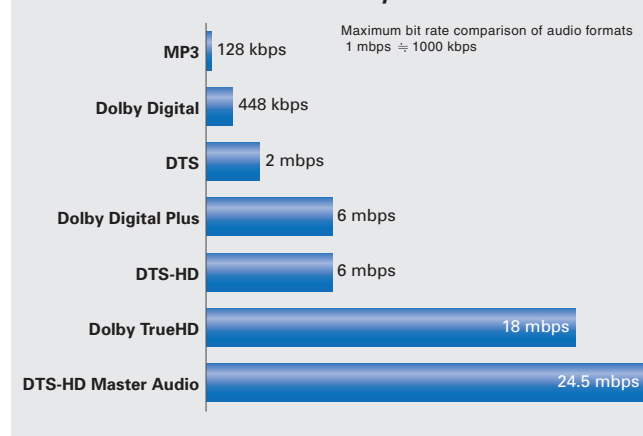

HD Audio vs. Lossy Formats

*1 Action, Drama, Sci-Fi, Mono Film, Entertainment Show, Expanded Theater, TV Surround, Advanced Game, Sports, Classical, Rock/Pop, Unplugged, Extended Stereo + Phones Surround

*2 Action, Drama, Entertainment Show, Advanced Game, Sports, Classical, Rock/Pop, Unplugged, Extended Stereo

*3 The units are compatible with 5th generation and newer iPod, iPod nano, iPod touch, and iPhone, but compatibility may vary depending on the software incorporated in your iPod. The Pioneer A/V receivers do not support software versions prior to iPod update 2004-10-20. Consult your nearest Pioneer dealer for supported versions.

While connected to the A/V receiver, iPod cannot be controlled directly and only the word "Pioneer" is displayed on the iPod display. Functions such as equalizer cannot be controlled using the receiver, so we recommend you to turn off the equalizer before connecting. iPod is for legal or rightholder-authorized copying only. Don't steal music. iPod is a trademark of Apple Computer, Inc., registered in the U.S. and other countries.

** Tuner included.