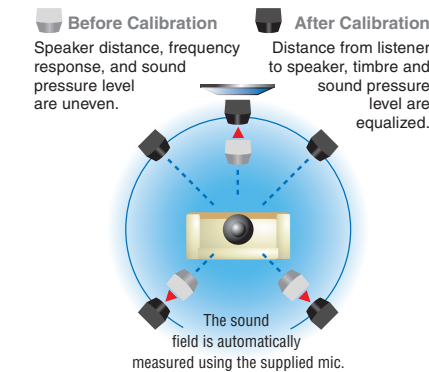

Automatic Optimal Surround Set-up with Advanced MCACC

Front Stage Surround Advance (HTZ787DVD(-AP)/HTZ585DVD-AP/HTZ-FS30DVD(-AP))

Enjoy surround sound with only the front speakers and the subwoofer. Since wall reflections are not used, the setup is less dependent on the room environment, allowing front alignment of the speakers. The technology creates excellent sound image and natural sound, because it does not alter the sound frequency or the original sound wave.