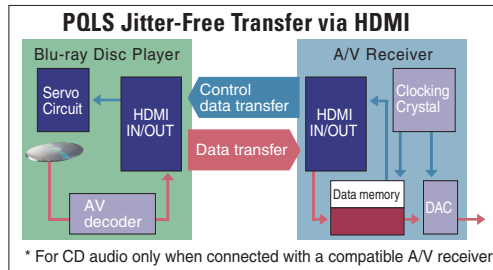

High-Performance Audio Technologies with HDMI — Precision Quartz Lock System (PQLS) with HDMI (BDP-320)

The BDP-320 features a 2-channel jitter-free CD audio transmission feature via HDMI (PQLS 2ch Audio). When connected to a compatible Pioneer A/V receiver, the Precision Quartz Lock System (PQLS) on the BDP-320 transmit CD music data from the Blu-ray Disc player to the A/V receiver with minimum jitters, providing an optimal audio experience.

New Generation Audio Formats

The units are compatible with bit-stream output/decoding of Dolby TrueHD and DTS-HD Master Audio. The decoding feature allows you to enjoy high-quality surround sound even when connected to A/V receivers without HD decoders.

* Dolby and the double-D symbol are registered trademarks of Dolby Laboratories.
* DTS is a registered trademark & the DTS logos and Symbol are trademarks of DTS, Inc.

Enhanced Convenience

BD-LIVE™

With BD-LIVE™ compatible discs, you can download special contents via the internet such as bonus features or languages not supported on the original disc. With the BDP-320, the downloaded data can be stored internally, as well as externally for large quantities on an HDD or USB memory stick via the USB port. The BDP-120 can store data externally on a USB memory stick.

* BD-LIVE™ only available on compatible discs and playable features depend on the disc contents. "BD-LIVE" is trademark of Blu-ray Disc Association.

Slim Design (BDP-120)

The 58 mm-high slim design allows you to easily place the unit in a small space on your TV stand or A/V rack.

Quick Start (BDP-120)

No need to wait — the unit starts up in 0.8 seconds from stand-by, ready for instant viewing.

HDMI Audio Off Mode (BDP-320)

Lets you turn off the TV sound when used with an A/V receiver.

Other Features

- Various Video Parameters (BDP-320)   - New User-Friendly GUI (BDP-320)
- Network Software Update Functions (BDP-320)   - KURO LINK