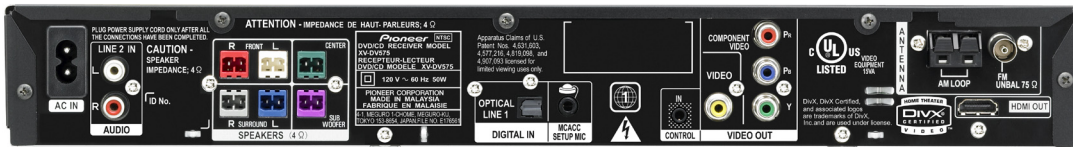

HTZ-575DV

5.1 SURROUND SOUND SYSTEM FEATURING DVD PLAYER WITH HDMI® VIDEO OUTPUT

RECEIVER DIMENSIONS

- › **W x H x D: 16-9/16 x 2-3/8 x 13-3/16 inches**
  (420 x 60 x 335 mm)
- › **Weight: 6 lbs. 3 oz. (2.8 kg)**

SPEAKER DIMENSIONS

- › **Front/Center/Surround: 3-25/32 x 3-25/32 x 3-25/32 inches**
  (96 x 96 x 96 mm)
- › **Subwoofer: 8-1/2 x 15-3/8 x 15-15/32 inches**
  (216 x 391 x 393 mm)
- › **Weight:**
  - **Front: 1 lbs. (0.44 kg)**
  - **Center: 1 lbs. (0.44 kg)**
  - **Surround: 1 lbs. (0.44 kg)**
  - **Subwoofer: 12 lbs. 2 oz. (5.5 kg)**

CONNECTIONS

Rear Panel