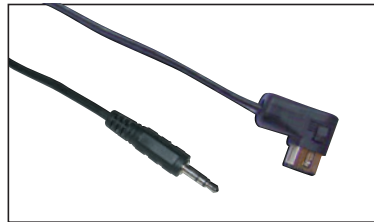

S20.7945-080
 Adapter cable to connect a Pioneer radio, models ANH-P9R/BK/10MP.

S20.7945-085
 Adapter cable to connect a Pioneer radio, model AVIC-D3.

CD CHANGER ADAPTER CABLES

S24.7945-005
 CD-changer cable 4,5m for all Pioneer P-series devices.

INTERFACES

PIONEER

S22.7945-005

Aux-input interface with stereo RCA connectors for Pioneer units.

S22.7945-010

Aux-input interface with a stereo 3,5mm mini-jack connector for Pioneer units.

S857923

iPod cable to Pioneer radios with P-bus connection. With battery charging function.