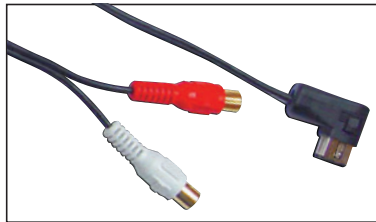

S20.7945-075
 Adapter cable to connect a Pioneer radio, models **DEHP**: 1590R - 2500R/RB - 2530R - 2600R - 3500/90MP - 3600MPB - 3600/30MP - 4500MP - 5500/30MP - 5600/30MP - 5700MP - 5800MP - 6500MP - 6700MP - 7500MP - 7700MP - **DEH**: 1500/30R - 1600R/RB - 1630R - 1700/30R - 2700R - 3700/30MP - 4700MP/B.

S20.7945-080
 Adapter cable to connect a Pioneer radio, models ANH-P9R/BK/10MP.

S20.7945-085
 Adapter cable to connect a Pioneer radio, model AVIC-D3.

CD CHANGER ADAPTER CABLES

S24.7945-005
 CD-changer cable 4,5m for all Pioneer P-series devices.

INTERFACES

PIONEER

S22.7945-005

Aux-input interface with stereo RCA connectors for Pioneer units.

S22.7945-010

Aux-input interface with a stereo 3,5mm mini-jack connector for Pioneer units.

S857923

iPod cable to Pioneer radios with P-bus connection. With battery charging function.