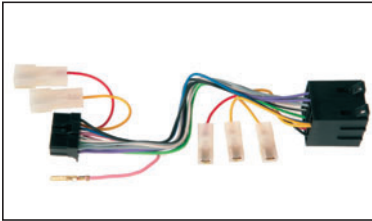

S20.7945-045
 Adapter cable to connect a Pioneer radio, models **KEH**: 2500R - 2530R - **KEHP**: 3600R - 3630R - 4010 - 4011 - 4600R - 4610R - 4630R - 5010R - 6010R.

S20.7945-050
 Adapter cable to connect a Pioneer radio, models **DEHP**: 5100R/RB - 6000R - 6100R - 7000R(-W) - 7100R-W.

S20.7945-055
 Adapter cable to connect a Pioneer radio, models **DEH**: 344R - 345R - 425R - 435R - 524R - 525R - 624R - 625R.

S20.7945-060
 Adapter cable to connect a Pioneer radio, models **DEHM**: 77 - 940 - 970 - 980(RDS/DSP) - 990RDS/DSP - **DEHP**: 705RDS - 715RDS - **KEH**: 5200RDS - 5202RDS - 5800RDS - **KEHM**: 8000 - 8300 - 8500 - 9100 - 9300 - 9500 - 9300RDS - 9500RDS - **KEHP**: 6000RDS - 7000RDS.

S20.7945-065
 Adapter cable to connect a Pioneer radio, models **KEH**: 415 - 2600(SDK) - 3600(SDK) - **KEHP**: 11R - 4000 - 5000.

S20.7945-070
 Adapter cable to connect a Pioneer radio, models **KEHP**: 1010/13R - 1032/33 - 2030/33R - 4020/23R.