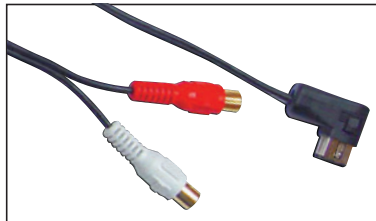

S20.7945-075
 Adapter cable to connect a Pioneer radio, models **DEHP**: 1590R - 2500R/RB - 2530R - 2600R - 3500/90MP - 3600MPB - 3600/30MP - 4500MP - 5500/30MP - 5600/30MP - 5700MP - 5800MP - 6500MP - 6700MP - 7500MP - 7700MP - **DEH**: 1500/30R - 1600R/RB - 1630R - 1700/30R - 2700R - 3700/30MP - 4700MP/B.

S20.7945-080
 Adapter cable to connect a Pioneer radio, models ANH-P9R/BK/10MP.

S20.7945-085
 Adapter cable to connect a Pioneer radio, model AVIC-D3.

CD CHANGER ADAPTER CABLES

S24.7945-005
 CD-changer cable 4,5m for all Pioneer P-series devices.

INTERFACES

PIONEER

S22.7945-005

Aux-input interface with stereo RCA connectors for Pioneer units.

S22.7945-010

Aux-input interface with a stereo 3,5mm mini-jack connector for Pioneer units.

S857923

iPod cable to Pioneer radios with P-bus connection. With battery charging function.