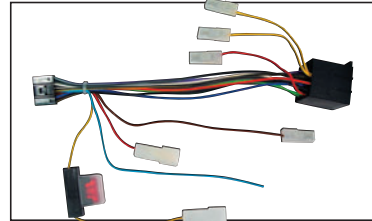

S20.7945-080
Adapter cable to connect a Pioneer radio, models ANH-P9R/BK/10MP.