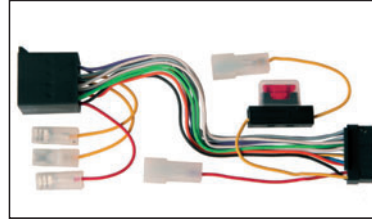

S20.7945-010

Adapter cable to connect a Pioneer radio, models **DEH:** 534R/535R/635R/W - P443R - P544R - P545R - P625UC - P645R/W - P725UC - P725R - P735R - P735UC - P813ES - P815R - P825R - P820RDS - P835R - P875R - P945R - P8000R - P8100R - P8400MP - P9000R - P9100R - P9300R - P9400MP - **DEXP:** 77R - 88R - 99R - 820R - FH-P4000/6600R - **KEHP:** 6400R - 6800R - 6900R - 7400R - 7600R - 7900R - 8200RDS - 8400R - 8600R-W - 8600RDS - 8800R-V - 8900RW - 9200RDS - 9700R-W - **KEXP:** 8200RDS - **MEHP:** 7100R - 7300R - 9000R - 9100R.

S20.7945-005

Adapter cable to connect a Pioneer radio, models **DEH:** 670SDK - **KEH:** 2000 - 2500 - 5300(SDK) - 5400RDS - M2000 - M2500 - M3500 - M4000 - M4500 - M6500 - M7200 - M7250 - M7300 - M7400RDS.

S20.7945-015

Adapter cable to connect a Pioneer radio, models **DEH:** 2000/30R - 2100/30R - 3100/30R - P3000R - P3100/10 - 4000R-B - 4100R - **DEX:** 2000R - **KEHP:** 8010R - 8015.

S20.7945-020
 Adapter cable to connect a Pioneer radio, models **KEH**: 1100/50 - 1200 - 1300(K/SDK) - 1311 - 1400 - 1450 - 1500/30 - 1700/30 - 1800R - 1900/30R - 1940R - 2100R - 2300R - 2400R - 2700/30R - 5700/30R - **KEHP**: 2800R - 3400 - 3700/30R - 4300R - 4400R - 4500R - 4530R - 4700R - 4730R - 5700R.

S20.7945-025
 Adapter cable to connect a Pioneer radio, models **KEHP**: 6020R/RB - 7020R - 7025R - **DEH**: 1300/10R - 1330 - 1400R - 1430RB - 2300/30R - 2330R-B - 2430/60R - 3300/30R - 3400R - **DEHP**: 3300/30R - 4300R-B - 4400R/RB - 6300R - 6400R - 7300R - 7400MP.