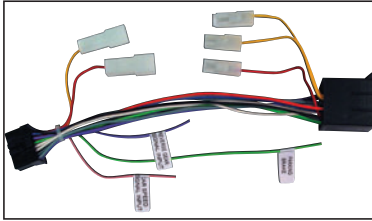

S20.7945-085
Adapter cable to connect a Pioneer radio, model AVIC-D3.