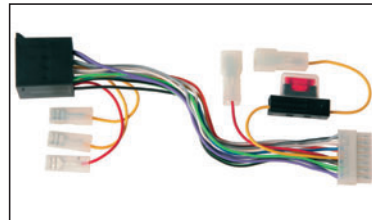

S20.7945-060
Adapter cable to connect a Pioneer radio, models **DEHM**: 77 - 940 - 970 - 980(RDS/DSP) - 990RDS/DSP - **DEHP**: 705RDS - 715RDS - **KEH**: 5200RDS - 5202RDS - 5800RDS - **KEHM**: 8000 - 8300 - 8500 - 9100 - 9300 - 9500 - 9300RDS - 9500RDS - **KEHP**: 6000RDS - 7000RDS.