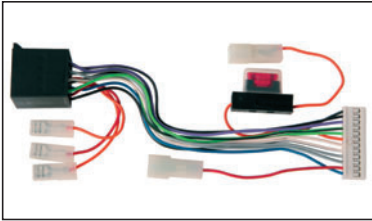

S20.7945-015

Adapter cable to connect a Pioneer radio, models **DEH:** 2000/30R - 2100/30R - 3100/30R - P3000R - P3100/10 - 4000R-B - 4100R - **DEX:** 2000R - **KEHP:** 8010R - 8015.

S20.7945-020
 Adapter cable to connect a Pioneer radio, models **KEH**: 1100/50 - 1200 - 1300(K/SDK) - 1311 - 1400 - 1450 - 1500/30 - 1700/30 - 1800R - 1900/30R - 1940R - 2100R - 2300R - 2400R - 2700/30R - 5700/30R - **KEHP**: 2800R - 3400 - 3700/30R - 4300R - 4400R - 4500R - 4530R - 4700R - 4730R - 5700R.

S20.7945-025
 Adapter cable to connect a Pioneer radio, models **KEHP**: 6020R/RB - 7020R - 7025R - **DEH**: 1300/10R - 1330 - 1400R - 1430RB - 2300/30R - 2330R-B - 2430/60R - 3300/30R - 3400R - **DEHP**: 3300/30R - 4300R-B - 4400R/RB - 6300R - 6400R - 7300R - 7400MP.

S20.7945-035
 Adapter cable to connect a Pioneer radio, models **DEH**: 5200 - 5202 - 5800 - 8000 - 8300 - 8500RDS - **DEHM**: RDS - DSP - 77 - 940 - 970 - 980 - **KEHM**: RDS.

S20.7945-040
 Adapter cable to connect a Pioneer radio, models **DEH**: 2000 - 2030 - 2100 - 2130 - 1310 - 3100 - 3130 - 2330RB - **DEHP**: 3000 - 3110 - 4100R - 4300RB - **KEHP**: 80210 - 8015R.