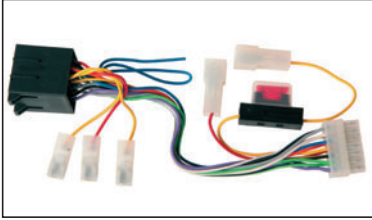

S20.7945-005

Adapter cable to connect a Pioneer radio, models **DEH:** 670SDK - **KEH:** 2000 - 2500 - 5300(SDK) - 5400RDS - M2000 - M2500 - M3500 - M4000 - M4500 - M6500 - M7200 - M7250 - M7300 - M7400RDS.

S20.7945-015

Adapter cable to connect a Pioneer radio, models **DEH:** 2000/30R - 2100/30R - 3100/30R - P3000R - P3100/10 - 4000R-B - 4100R - **DEX:** 2000R - **KEHP:** 8010R - 8015.

S20.7945-020
 Adapter cable to connect a Pioneer radio, models **KEH**: 1100/50 - 1200 - 1300(K/SDK) - 1311 - 1400 - 1450 - 1500/30 - 1700/30 - 1800R - 1900/30R - 1940R - 2100R - 2300R - 2400R - 2700/30R - 5700/30R - **KEHP**: 2800R - 3400 - 3700/30R - 4300R - 4400R - 4500R - 4530R - 4700R - 4730R - 5700R.

S20.7945-025
 Adapter cable to connect a Pioneer radio, models **KEHP**: 6020R/RB - 7020R - 7025R - **DEH**: 1300/10R - 1330 - 1400R - 1430RB - 2300/30R - 2330R-B - 2430/60R - 3300/30R - 3400R - **DEHP**: 3300/30R - 4300R-B - 4400R/RB - 6300R - 6400R - 7300R - 7400MP.

S20.7945-035
 Adapter cable to connect a Pioneer radio, models **DEH**: 5200 - 5202 - 5800 - 8000 - 8300 - 8500RDS - **DEHM**: RDS - DSP - 77 - 940 - 970 - 980 - **KEHM**: RDS.

S20.7945-040
 Adapter cable to connect a Pioneer radio, models **DEH**: 2000 - 2030 - 2100 - 2130 - 1310 - 3100 - 3130 - 2330RB - **DEHP**: 3000 - 3110 - 4100R - 4300RB - **KEHP**: 80210 - 8015R.