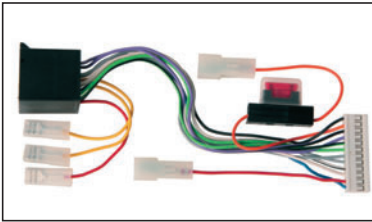

S20.7945-035
 Adapter cable to connect a Pioneer radio, models **DEH**: 5200 - 5202 - 5800 - 8000 - 8300 - 8500RDS - **DEHM**: RDS - DSP - 77 - 940 - 970 - 980 - **KEHM**: RDS.

S20.7945-040
 Adapter cable to connect a Pioneer radio, models **DEH**: 2000 - 2030 - 2100 - 2130 - 1310 - 3100 - 3130 - 2330RB - **DEHP**: 3000 - 3110 - 4100R - 4300RB - **KEHP**: 80210 - 8015R.

S20.7945-045
 Adapter cable to connect a Pioneer radio, models **KEH**: 2500R - 2530R - **KEHP**: 3600R - 3630R - 4010 - 4011 - 4600R - 4610R - 4630R - 5010R - 6010R.

S20.7945-050
 Adapter cable to connect a Pioneer radio, models **DEHP**: 5100R/RB - 6000R - 6100R - 7000R(-W) - 7100R-W.

S20.7945-055
 Adapter cable to connect a Pioneer radio, models **DEH**: 344R - 345R - 425R - 435R - 524R - 525R - 624R - 625R.

S20.7945-060
 Adapter cable to connect a Pioneer radio, models **DEHM**: 77 - 940 - 970 - 980(RDS/DSP) - 990RDS/DSP - **DEHP**: 705RDS - 715RDS - **KEH**: 5200RDS - 5202RDS - 5800RDS - **KEHM**: 8000 - 8300 - 8500 - 9100 - 9300 - 9500 - 9300RDS - 9500RDS - **KEHP**: 6000RDS - 7000RDS.