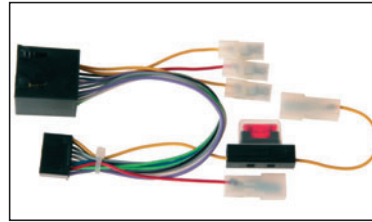

S20.7945-070
Adapter cable to connect a Pioneer radio, models **KEHP**: 1010/13R - 1032/33 - 2030/33R - 4020/23R.