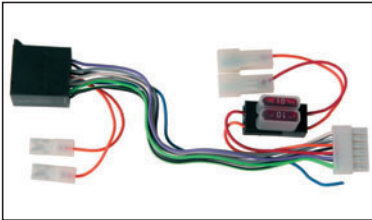

S20.7945-055
Adapter cable to connect a Pioneer radio, models **DEH**: 344R - 345R - 425R - 435R - 524R - 525R - 624R - 625R.