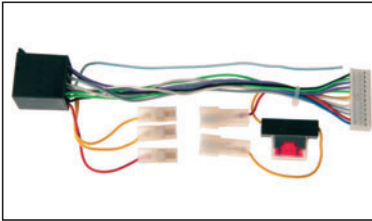

S20.7945-020
Adapter cable to connect a Pioneer radio, models **KEH**: 1100/50 - 1200 - 1300(K/SDK) - 1311 - 1400 - 1450 - 1500/30 - 1700/30 - 1800R - 1900/30R - 1940R - 2100R - 2300R - 2400R - 2700/30R - 5700/30R - **KEHP**: 2800R - 3400 - 3700/30R - 4300R - 4400R - 4500R - 4530R - 4700R - 4730R - 5700R.