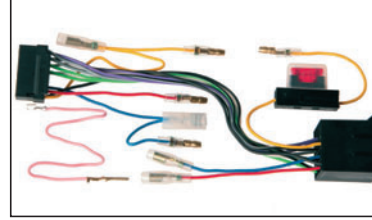

S20.7945-005

Adapter cable to connect a Pioneer radio, models **DEH:** 670SDK - **KEH:** 2000 - 2500 - 5300(SDK) - 5400RDS - M2000 - M2500 - M3500 - M4000 - M4500 - M6500 - M7200 - M7250 - M7300 - M7400RDS.

S20.7945-015

Adapter cable to connect a Pioneer radio, models **DEH:** 2000/30R - 2100/30R - 3100/30R - P3000R - P3100/10 - 4000R-B - 4100R - **DEX:** 2000R - **KEHP:** 8010R - 8015.

S20.7945-020
 Adapter cable to connect a Pioneer radio, models **KEH**: 1100/50 - 1200 - 1300(K/SDK) - 1311 - 1400 - 1450 - 1500/30 - 1700/30 - 1800R - 1900/30R - 1940R - 2100R - 2300R - 2400R - 2700/30R - 5700/30R - **KEHP**: 2800R - 3400 - 3700/30R - 4300R - 4400R - 4500R - 4530R - 4700R - 4730R - 5700R.

S20.7945-025
 Adapter cable to connect a Pioneer radio, models **KEHP**: 6020R/RB - 7020R - 7025R - **DEH**: 1300/10R - 1330 - 1400R - 1430RB - 2300/30R - 2330R-B - 2430/60R - 3300/30R - 3400R - **DEHP**: 3300/30R - 4300R-B - 4400R/RB - 6300R - 6400R - 7300R - 7400MP.

S20.7945-035
 Adapter cable to connect a Pioneer radio, models **DEH**: 5200 - 5202 - 5800 - 8000 - 8300 - 8500RDS - **DEHM**: RDS - DSP - 77 - 940 - 970 - 980 - **KEHM**: RDS.

S20.7945-040
 Adapter cable to connect a Pioneer radio, models **DEH**: 2000 - 2030 - 2100 - 2130 - 1310 - 3100 - 3130 - 2330RB - **DEHP**: 3000 - 3110 - 4100R - 4300RB - **KEHP**: 80210 - 8015R.