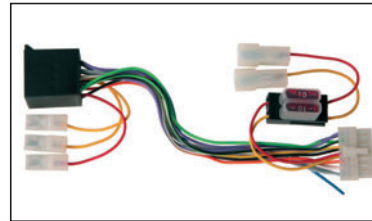

S20.7945-050
Adapter cable to connect a Pioneer radio, models **DEHP**: 5100R/RB - 6000R - 6100R - 7000R(-W) - 7100R-W.