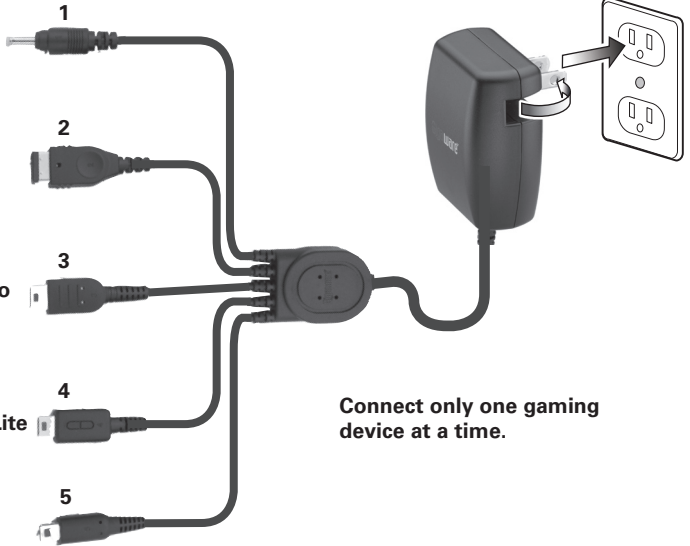

Gigaware™

26-1436

Quick Start

Universal Gaming AC Power Adapter

Start Here

See the User's Guide for complete instructions.

Package contents

Gaming AC Power Adapter

①

PSP

Nintendo DS / Advance SP

Game Boy Micro

Nintendo DS Lite

Nintendo DSi

②

Connect only one gaming device at a time.