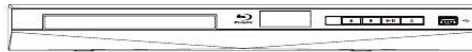

myPDFmanuals

You can read the recommendations in the user guide, the technical guide or the installation guide for TOSHIBA BDX 3300. You'll find the answers to all your questions on the TOSHIBA BDX 3300 in the user manual (information, specifications, safety advice, size, accessories, etc.). Detailed instructions for use are in the User's Guide.

User manual TOSHIBA BDX 3300
User guide TOSHIBA BDX 3300
Operating instructions TOSHIBA BDX 3300
Instructions for use TOSHIBA BDX 3300
Instruction manual TOSHIBA BDX 3300

TOSHIBA

Blu-ray Disc™ Player

BDX3300KB
Owner's Manual

[Your user manual](#)
[TOSHIBA BDX 3300](#)