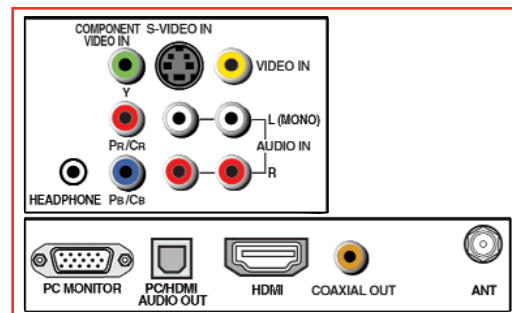

DVD

Playable Disc Types*	DVD/DVD-R/DVD-RW/ CD/CD-R/CD-RW/VCD
DivX®/WMA & MP3 Playback*	✓
Digital Picture Zoom	✓
Fast Scan, Slow-Motion	✓
Multi-Camera Angle Select	✓

*Some DVD-R/DVD-RW and CD-R/CD-RW discs may be incompatible due to laser pick up and disc design. CD-R/CD-RW discs must be recorded using CD-DA method for CD audio playback. The DVD player in this TV may not support some MP3/WMA/JPEG/DivX recordings due to differences in recording formats, disc structure, or condition of the disc (use of CD-RW for MP3 files is not recommended). See owner's manual for more information.

**If you decide to wall mount your Toshiba television, always use a UL Listed wall bracket appropriate for the size and weight of the television.

TERMINALS

Inputs	
HDMI™	1
ColorStream® HD Component	1
S-Video	1
RCA-Video	1 rear
L-R Audio	1 rear
RF	1
PC Input	D-Sub 15 with L/R Audio
Outputs	
Digital Audio Out	1 Coaxial (DVD only)
Headphone Jack	1 (rear)

PRODUCT & PACKAGING

VESA® Mounting Holes**	100 mm
Unit Dimensions with stand (WHD) in.	16.81 x 15.79 x 8.15
Unit Dimensions without stand	16.81 x 14.33 x 2.64
Carton Dimensions	21.97 x 22.24 x 7.13
Unit Weight	12.32 lbs
Carton Weight	16.94 lbs
UPC Code	022265001509

for illustrative purposes

<http://www.tacp.toshiba.com> Customer Solutions: 800.631.3811

© Toshiba America Consumer Products, L.L.C.

82 Totowa Road, Wayne, NJ 07470 (2008). All Rights Reserved (1/08.10)

ColorStream is a registered trademark of Toshiba America Consumer Products, L.L.C. VESA is a registered trademark of Video Electronics Standards Association. Dolby and the double-D symbol are registered trademarks of Dolby Laboratories. DTS is a registered trademark and the DTS logos and symbol are trademarks of DTS, Inc. DivX, DivX Certified, and associated logos are trademarks of DivX, Inc. and are used under license. Energy Star is a registered mark owned by the U.S. Government. HDMI, the HDMI logo and High-Definition Multimedia Interface are trademarks or registered trademarks of HDMI Licensing LLC.

Product design and specifications subject to change or modification without notice.