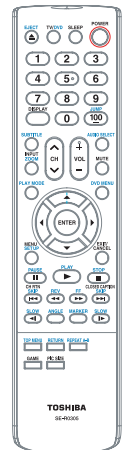

LEADING THE WAY
IN HOME ENTERTAINMENT
INNOVATION

PRELIMINARY

19LV506

Specifications

TV

Screen Size	19" diagonal widescreen TFT LCD
ATSC/NTSC/QAM Digital Tuning	✓
Pixel Resolution	1440 x 900
Aspect Ratio	Wide
Brightness	350 cd/m ²
Contrast Ratio	800:1
Comb Filter	✓
Viewing Angles H/V	160/160
Response Time	5ms
Cinema Mode	✓
3 Mode Picture Size Adjustment	✓

DVD

Playable Disc Types*	DVD/DVD-R/DVD-RW/ CD/CD-R/CD-RW/VCD
DivX®/WMA & MP3 Playback*	✓
Digital Picture Zoom	✓
Fast Scan, Slow-Motion	✓
Multi-Camera Angle Select	✓

*Some DVD-R/DVD-RW and CD-R/CD-RW discs may be incompatible due to laser pick up and disc design. CD-R/CD-RW discs must be recorded using CD-DA method for CD audio playback. The DVD player in this TV may not support some MP3/WMA/JPEG/DivX recordings due to differences in recording formats, disc structure, or condition of the disc (use of CD-RW for MP3 files is not recommended). See owner's manual for more information.

**If you decide to wall mount your Toshiba television, always use a UL Listed wall bracket appropriate for the size and weight of the television.

TERMINALS

Inputs	
HDMI™	1
ColorStream® HD Component	1
S-Video	1
RCA-Video	1 rear
L-R Audio	1 rear
RF	1
PC Input	D-Sub 15 with L/R Audio
Outputs	
Digital Audio Out	1 Coaxial (DVD only)
Headphone Jack	1 (rear)

PRODUCT & PACKAGING

VESA® Mounting Holes**	100 mm
Unit Dimensions with stand (WHD) in.	16.81 x 15.79 x 8.15
Unit Dimensions without stand	16.81 x 14.33 x 2.64
Carton Dimensions	21.97 x 22.24 x 7.13
Unit Weight	12.32 lbs
Carton Weight	16.94 lbs
UPC Code	022265001509