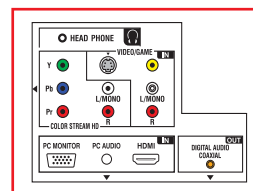

DVD

Playable Disc Types¹	DVD/DVD-R/DVD-RW/ CD/CD-R/CD-RW/VCD
DivX® Home Theater Certified¹	•
WMA Playback¹	•
MP3 Playback¹	•
Digital Picture Zoom	•
Fast Scan	•
Slow-Motion	•
Multi-Camera Angle Select	•

¹Some DVD-R/DVD-RW and CD-R/CD-RW discs may be incompatible due to laser pick up and disc design. CD-R/CD-RW discs must be recorded using CD-DA method for CD audio playback. The DVD player in this TV may not support some MP3/WMA/JPEG/DivX® recordings due to differences in recording formats, disc structure, or condition of the disc (use of CD-RW for MP3 files is not recommended). See owner's manual for more information.

²If you decide to wall mount your Toshiba television, always use a UL Listed wall bracket appropriate for the size and weight of the television.

TERMINALS

Inputs

HDMI™ Digital Input	1
ColorStream® HD Component Video Input	1
S-Video	1
RCA-Video	1 rear
L-R Audio	1 rear
RF	1
PC Input	D-Sub with L/R Audio

Outputs

Digital Audio Out	1 Coaxial (DVD only)
Headphone Jack	1 (rear)

PRODUCT & PACKAGING

VESA® Mounting Pattern²	100 x 100 mm
Unit Dimensions with stand (WHD) in.	18.74 x 14.44 x 8.07
Carton Dimensions	21.73 x 20.67 x 6.73
Unit Weight	11.24 lbs
Carton Weight	16.09 lbs
UPC Code	022265003114

<http://www.tacp.toshiba.com> Customer Solutions: 800.631.3811

© Toshiba America Consumer Products, L.L.C.

82 Totowa Road, Wayne, NJ 07470 (2009). All Rights Reserved (07/09.1)

ColorStream is a registered trademark of Toshiba America Consumer Products, L.L.C. Stainless Style is a trademark of Toshiba America Consumer Products, L.L.C. Dolby and the double-D symbol are registered trademarks of Dolby Laboratories. DTS is a registered trademark & the DTS logos and Symbol are trademarks of DTS, Inc. DivX® is a registered trademark of DivX, Inc., and is used under license. ENERGY STAR is a registered mark owned by the U.S. Government. HDMI, the HDMI logo and High-Definition Multimedia Interface are trademarks or registered trademarks of HDMI Licensing LLC. VESA is a registered trademark of Video Electronics Standards Association.

Product design and specifications subject to change or modification without notice.