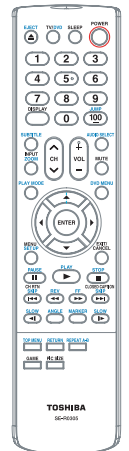

Auto Channel Memory	✓
Clock	✓
On/Off Timer	✓
Closed Caption	✓
V-Chip	✓
Tri-Lingual Select, Multi-Subtitle Select	✓
OSD Language	English/French/Spanish
Channel Label/Video Label w/direct input selection	✓
Remote Control	Unified

DVD

Playable Disc Types*	DVD/DVD-R/DVD-RW/CD/ CD-R/CD-RW/VCD
DivX®/WMA & MP3 Playback*	✓
Digital Picture Zoom	✓
Fast Scan, Slow-Motion	✓
Multi-Camera Angle Select	✓

*Some DVD-R/DVD-RW and CD-R/CD-RW discs may be incompatible due to laser pick up and disc design. CD-R/CD-RW discs must be recorded using CD-DA method for CD audio playback. The DVD player in this TV may not support some MP3/WMA/JPEG/DivX recordings due to differences in recording formats, disc structure, or condition of the disc (use of CD-RW for MP3 files is not recommended). See owner's manual for more information.

**If you decide to wall mount your Toshiba television, always use a UL Listed wall bracket appropriate for the size and weight of the television.

TERMINALS

Inputs	
HDMI™	1
ColorStream® HD Component	1
S-Video	1
RCA-Video	1 rear
L-R Audio	1 rear
RF	1
PC Input	D-Sub 15
Outputs	
Digital Audio Out	1 Coaxial (DVD only)
Headphone Jack	1 (rear)

PRODUCT & PACKAGING

VESA® Mounting Holes**	100 mm
Unit Dimensions with stand (WHD) in.	21.12 x 17.3 x 8.15
Unit Dimensions without stand	21.12 x 15.87 x 2.64
Carton Dimensions	24.53 x 23.82 x 7.13
Unit Weight	13.42 lbs
Carton Weight	18.04 lbs
UPC Code	022265001516

for illustrative purposes

<http://www.tacp.toshiba.com> Customer Solutions: 800.631.3811

© Toshiba America Consumer Products, L.L.C.

82 Totowa Road, Wayne, NJ 07470 (2007). All Rights Reserved (12/07.09)

ColorStream is a registered trademark of Toshiba America Consumer Products, L.L.C. VESA is a registered trademark of Video Electronics Standards Association. Dolby and the double-D symbol are registered trademarks of Dolby Laboratories. DTS is a registered trademark and the DTS logos and symbol are trademarks of DTS, Inc. DivX, DivX Certified, and associated logos are trademarks of DivX, Inc. and are used under license. HDMI, the HDMI logo and High-Definition Multimedia Interface are trademarks or registered trademarks of HDMI Licensing LLC.

Product design and specifications subject to change or modification without notice.