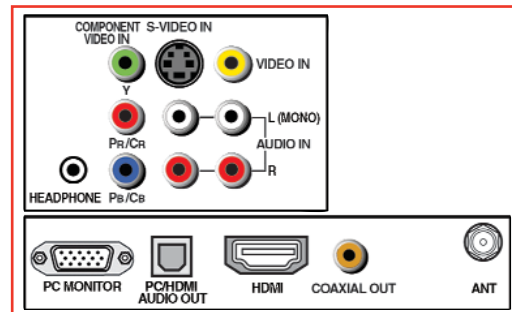

Auto Channel Memory	✓
Clock	✓
On/Off Timer	✓
Closed Caption	✓
V-Chip	✓
Tri-Lingual Select, Multi-Subtitle Select	✓
OSD Language	English/French/Spanish
Channel Label/Video Label w/direct input selection	✓
Remote Control	Unified

DVD

Playable Disc Types*	DVD/DVD-R/DVD-RW/CD/ CD-R/CD-RW/VCD
DivX®/WMA & MP3 Playback*	✓
Digital Picture Zoom	✓
Fast Scan, Slow-Motion	✓
Multi-Camera Angle Select	✓

*Some DVD-R/DVD-RW and CD-R/CD-RW discs may be incompatible due to laser pick up and disc design. CD-R/CD-RW discs must be recorded using CD-DA method for CD audio playback. The DVD player in this TV may not support some MP3/WMA/JPEG/DivX recordings due to differences in recording formats, disc structure, or condition of the disc (use of CD-RW for MP3 files is not recommended). See owner's manual for more information.

**If you decide to wall mount your Toshiba television, always use a UL Listed wall bracket appropriate for the size and weight of the television.

TERMINALS

Inputs	
HDMI™	1
ColorStream® HD Component	1
S-Video	1
RCA-Video	1 rear
L-R Audio	1 rear
RF	1
PC Input	D-Sub 15
Outputs	
Digital Audio Out	1 Coaxial (DVD only)
Headphone Jack	1 (rear)

PRODUCT & PACKAGING

VESA® Mounting Holes**	100 mm
Unit Dimensions with stand (WHD) in.	21.12 x 17.3 x 8.15
Unit Dimensions without stand	21.12 x 15.87 x 2.64
Carton Dimensions	24.53 x 23.82 x 7.13
Unit Weight	13.42 lbs
Carton Weight	18.04 lbs
UPC Code	022265001516

for illustrative purposes

<http://www.tacp.toshiba.com> Customer Solutions: 800.631.3811

© Toshiba America Consumer Products, L.L.C.

82 Totowa Road, Wayne, NJ 07470 (2007). All Rights Reserved (12/07.09)

ColorStream is a registered trademark of Toshiba America Consumer Products, L.L.C. VESA is a registered trademark of Video Electronics Standards Association. Dolby and the double-D symbol are registered trademarks of Dolby Laboratories. DTS is a registered trademark and the DTS logos and symbol are trademarks of DTS, Inc. DivX, DivX Certified, and associated logos are trademarks of DivX, Inc. and are used under license. HDMI, the HDMI logo and High-Definition Multimedia Interface are trademarks or registered trademarks of HDMI Licensing LLC.

Product design and specifications subject to change or modification without notice.