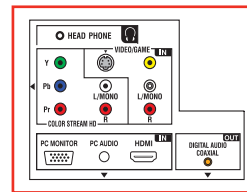

22LV611U

Specifications

TV

Screen Size	21.6" diagonal widescreen TFT LCD
ATSC/NTSC/QAM Digital Tuning	•
Pixel Resolution	1366 x 768
Aspect Ratio	16:9
Brightness	400 cd/m2
Contrast Ratio	800:1
Comb Filter	•
Viewing Angles H/V	170/160
Response Time	5ms
Cinema Mode	•
3 Mode Picture Size Adjustment	•

AUDIO

Dolby® Digital/DTS® Compatible	•
Bottom Mount Stereo Speakers	•
Bass/Treble Balance	•
Surround Sound	•

CONVENIENCE

Auto Channel Memory	•
Sleep (Off) Timer	•
Closed Caption	•
V-Chip	•
Tri-Lingual Select, Multi-Subtitle Select	•
OSD Language	English/French/Spanish
Channel Label/Video Label w/ direct input selection	•
Remote Control	Unified

DVD

Playable Disc Types¹	DVD/DVD-R/DVD-RW/ CD/CD-R/CD-RW/VCD
DivX® Home Theater Certified¹	•
WMA Playback¹	•
MP3 Playback¹	•
Digital Picture Zoom	•
Fast Scan	•
Slow-Motion	•
Multi-Camera Angle Select	•

TERMINALS

Inputs

HDMI™ Digital Input	1
ColorStream® HD Component Video Input	1
S-Video	1
RCA-Video	1 rear
L-R Audio	1 rear
RF	1
PC Input	D-Sub 15

Outputs

Digital Audio Out	1 Coaxial (DVD only)
Headphone Jack	1 (rear)

PRODUCT & PACKAGING

VESA® Mounting Pattern²	100 x 100 mm
Unit Dimensions with stand (WHD) in.	21.65 x 16.03 x 8.15
Unit Dimensions without stand	21.65 x 14.81 x 2.63
Carton Dimensions	24.49 x 22.64 x 7.13
Unit Weight	13.4 lbs
Carton Weight	18.1 lbs
UPC Code	022265002285

¹Some DVD-R/DVD-RW and CD-R/CD-RW discs may be incompatible due to laser pick up and disc design. CD-R/CD-RW discs must be recorded using CD-DA method for CD audio playback. The DVD player in this TV may not support some MP3/WMA/JPEG/DivX® recordings due to differences in recording formats, disc structure, or condition of the disc (use of CD-RW for MP3 files is not recommended). See owner's manual for more information.

²If you decide to wall mount your Toshiba television, always use a UL Listed wall bracket appropriate for the size and weight of the television.

<http://www.tacp.toshiba.com> Customer Solutions: 800.631.3811

© Toshiba America Consumer Products, L.L.C.

82 Totowa Road, Wayne, NJ 07470 (2009). All Rights Reserved (01/09.3)

ColorStream is a registered trademark of Toshiba America Consumer Products, L.L.C. Dolby and the double-D symbol are registered trademarks of Dolby Laboratories. DTS is a registered trademark & the DTS logos and Symbol are trademarks of DTS, Inc. DivX, DivX Certified, and associated logos are trademarks of DivX, Inc. and are used under license. ENERGY STAR is a registered mark owned by the U.S. Government. HDMI, the HDMI logo and High-Definition Multimedia Interface are trademarks or registered trademarks of HDMI Licensing LLC. VESA is a registered trademark of Video Electronics Standards Association.

Product design and specifications subject to change or modification without notice.